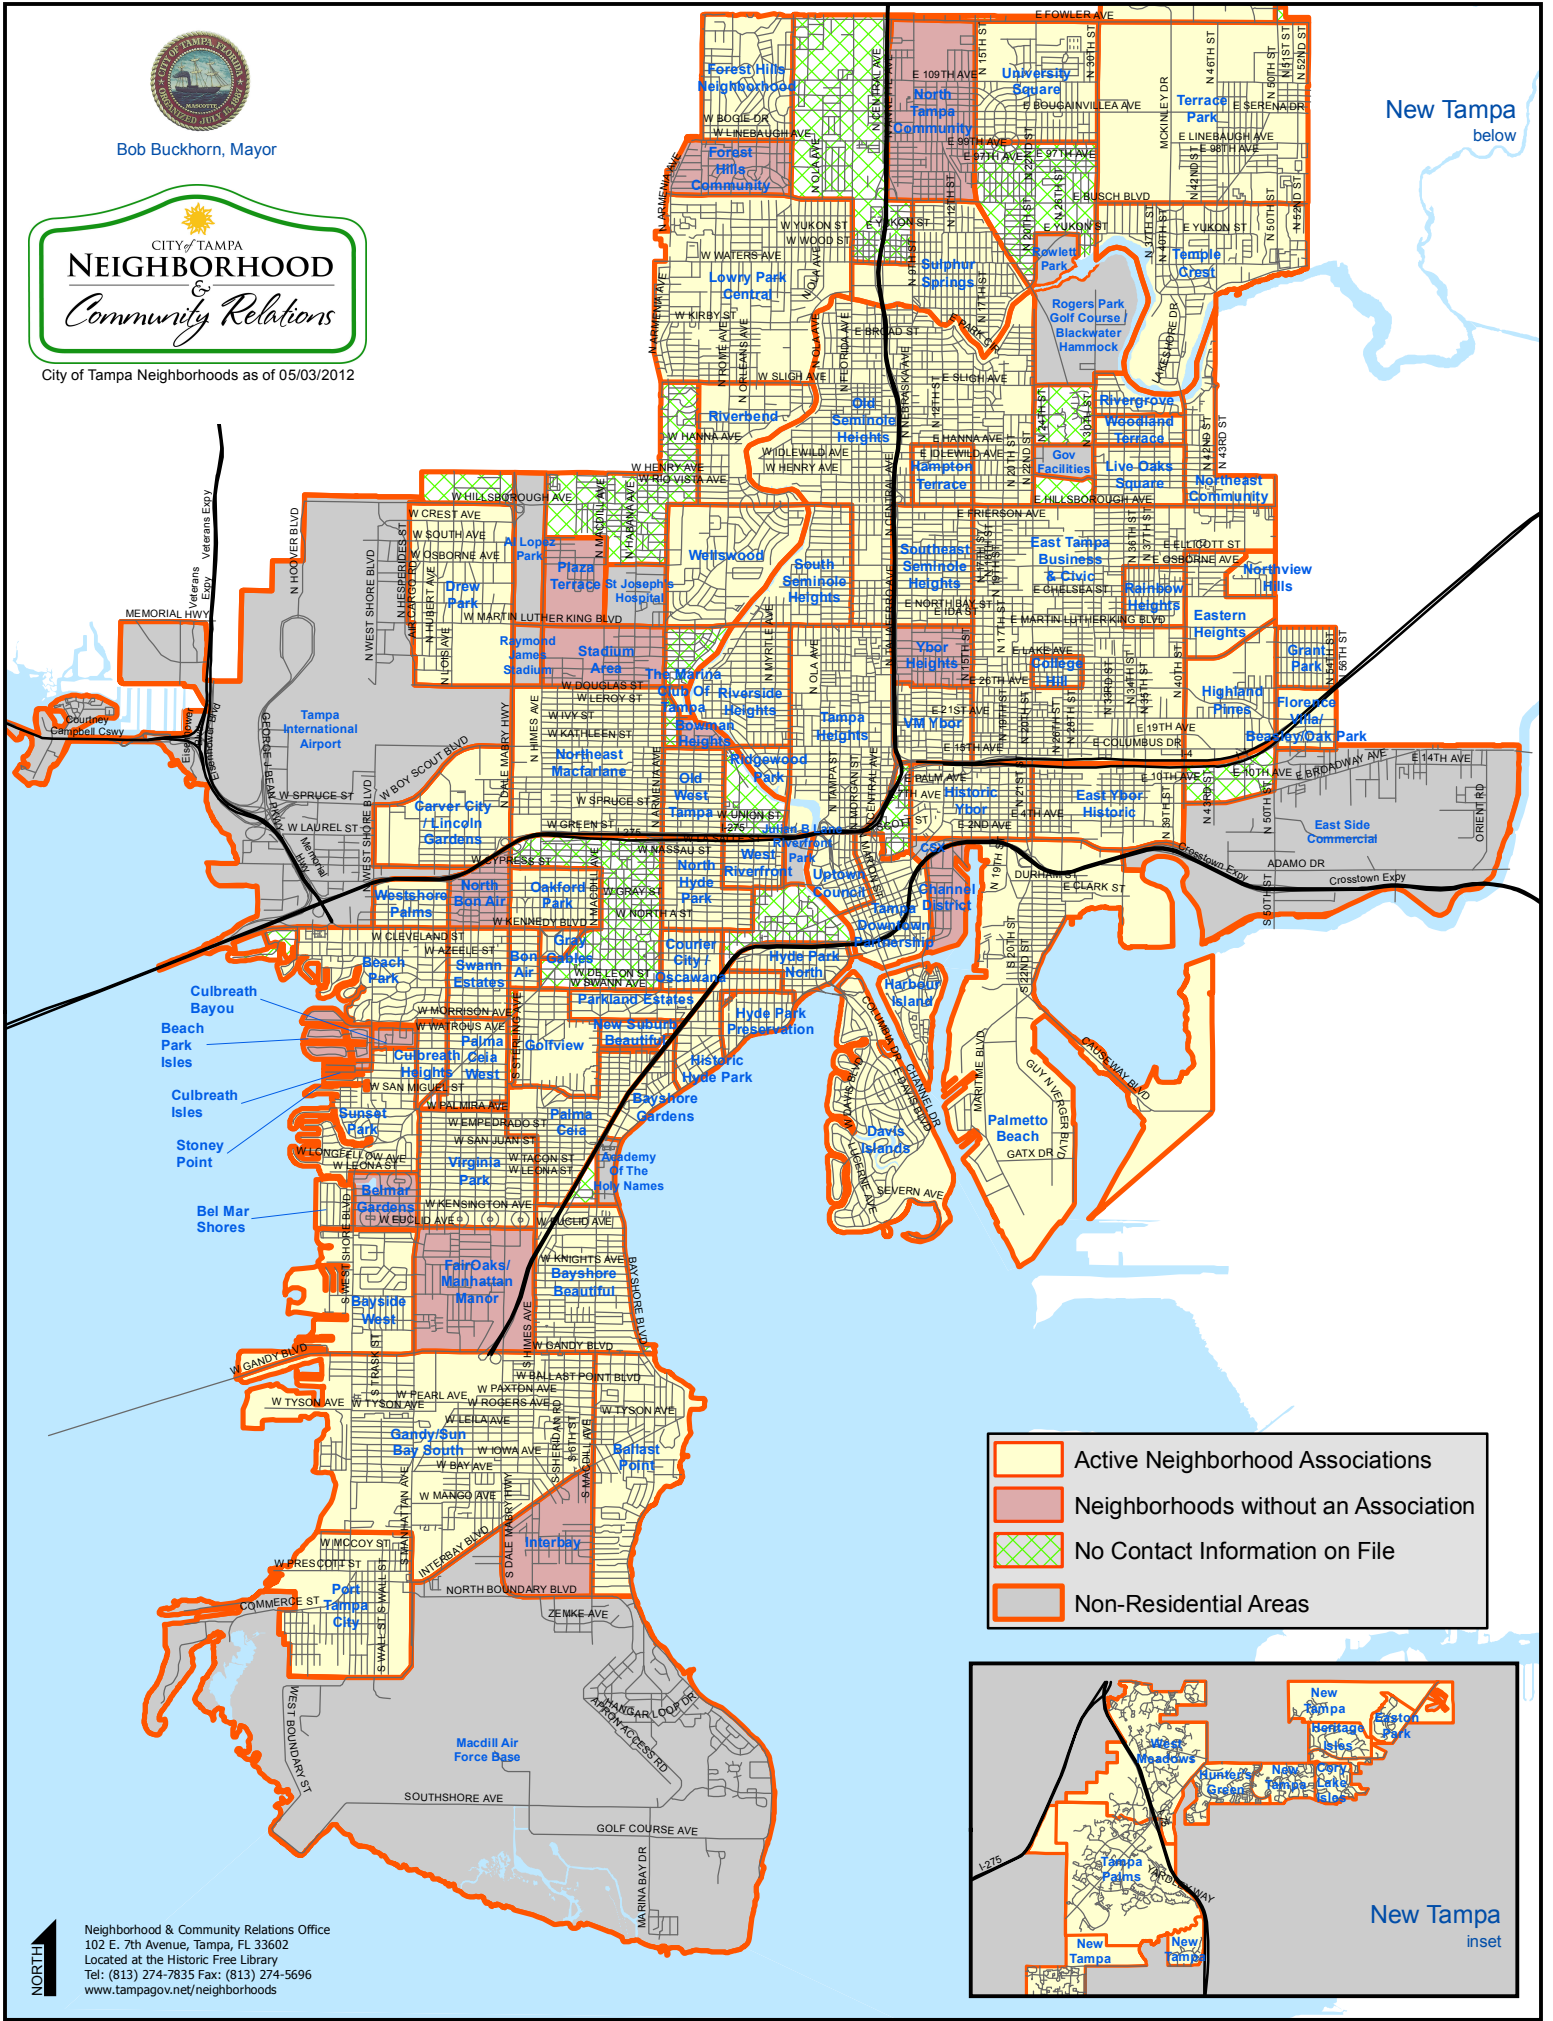

Bob Buckhorn, Mayor

CITY OF TAMPA NEIGHBORHOOD & Community Relations

City of Tampa Neighborhoods as of 05/03/2012

New Tampa
below

- Active Neighborhood Associations
- Neighborhoods without an Association
- No Contact Information on File
- Non-Residential Areas

New Tampa
inset