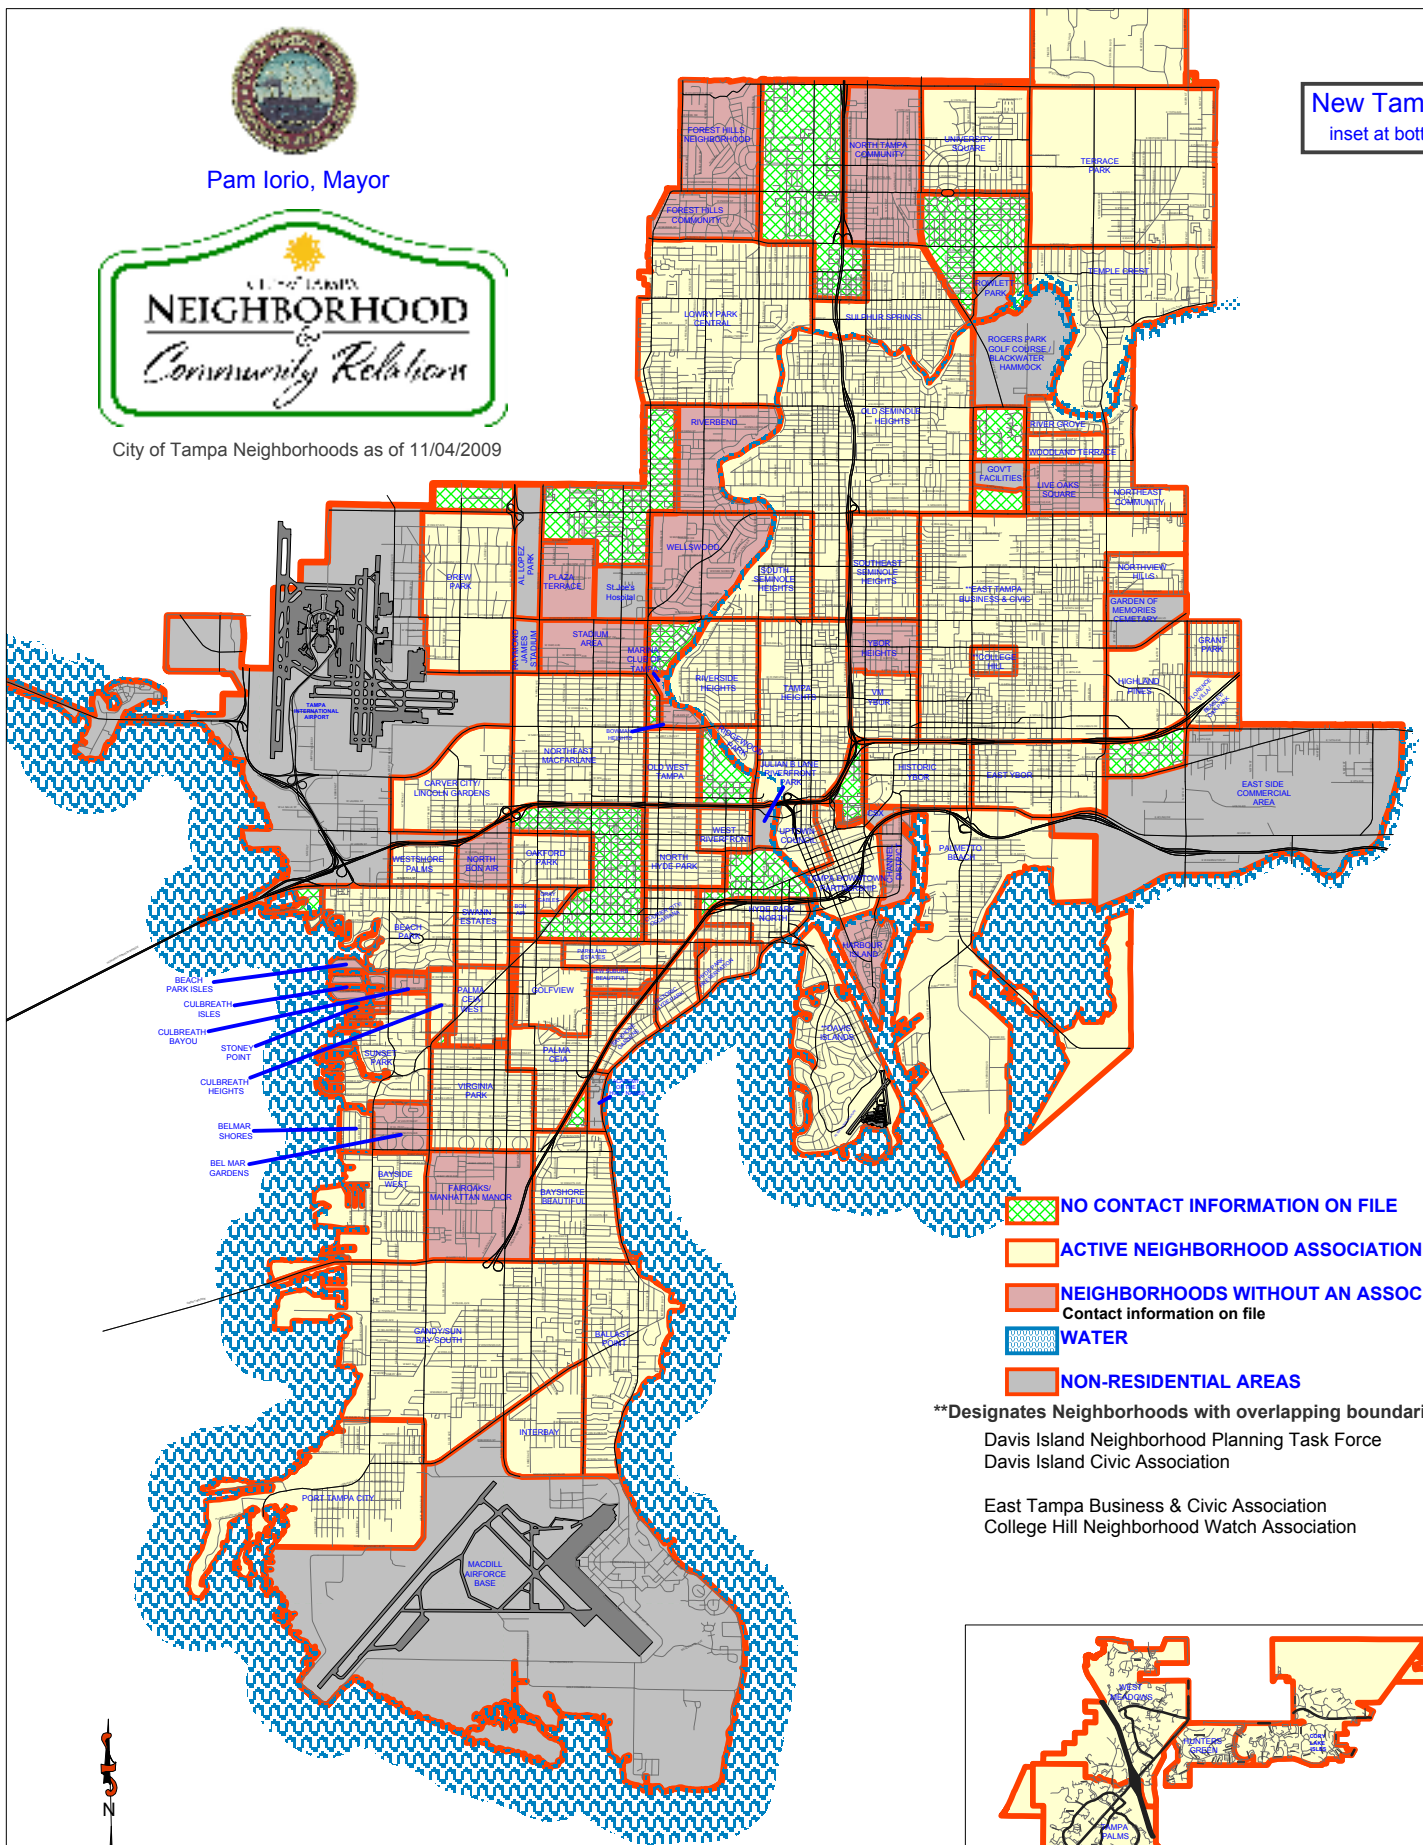

Pam Iorio, Mayor

City of Tampa Neighborhoods as of 11/04/2009

New Tampa
inset at bottom

- NO CONTACT INFORMATION ON FILE
- ACTIVE NEIGHBORHOOD ASSOCIATIONS
- NEIGHBORHOODS WITHOUT AN ASSOCIATION
Contact information on file
- WATER
- NON-RESIDENTIAL AREAS

**Designates Neighborhoods with overlapping boundaries.
 Davis Island Neighborhood Planning Task Force
 Davis Island Civic Association
 East Tampa Business & Civic Association
 College Hill Neighborhood Watch Association