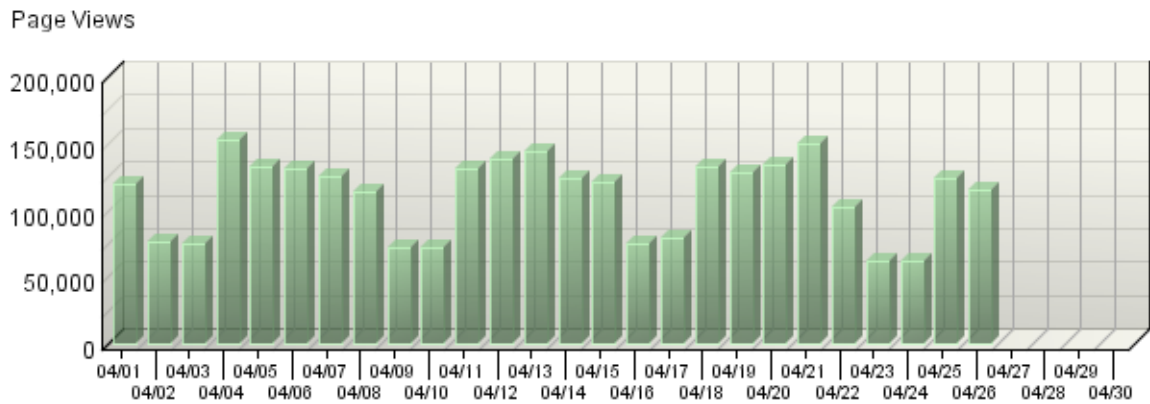

Copyright (C) 1996-2006 WebTrends Inc. All rights reserved.

Table of Contents

Page Views Trend	1
------------------------	---

Page Views Trend

This report shows how the number of page views to your site changes over the course of the report period.

Page Views Trend

Page Views Trend

Day	Page Views	% Page Views
04/01	119,140	4.13%
04/02	75,597	2.62%
04/03	75,163	2.60%
04/04	152,730	5.29%
04/05	131,768	4.56%
04/06	130,590	4.52%
04/07	124,590	4.32%
04/08	114,250	3.96%
04/09	71,261	2.47%
04/10	72,497	2.51%
04/11	130,726	4.53%
04/12	137,558	4.76%
04/13	143,818	4.98%
04/14	124,254	4.30%
04/15	121,258	4.20%
04/16	75,274	2.61%
04/17	78,735	2.73%
04/18	132,132	4.58%

Day	Page Views	% Page Views
04/19	127,810	4.43%
04/20	133,217	4.61%
04/21	150,228	5.20%
04/22	101,542	3.52%
04/23	62,180	2.15%
04/24	62,130	2.15%
04/25	123,164	4.27%
04/26	115,353	4.00%
04/27	0	0.00%
04/28	0	0.00%
04/29	0	0.00%
04/30	0	0.00%
Total	2,886,965	100.00%