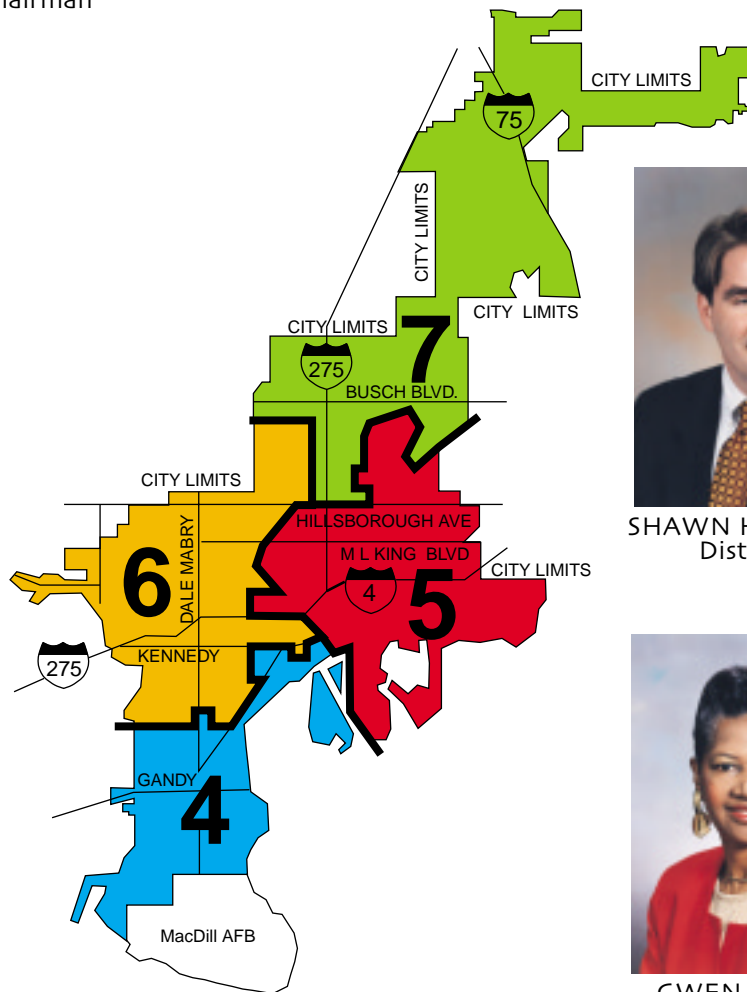

TAMPA CITY COUNCIL

Districts One, Two and Three are at large districts, as they represent all of the City of Tampa. Districts Four, Five, Six and Seven are represented individually.

CHARLIE MIRANDA
District 1 at Large
Chairman

ROSE V. FERLITA
District 2 at Large

BOB BUCKHORN
District 3 at Large

MARY C. ALVAREZ
District 6

LINDA SAUL-SENA
District 4

SHAWN HARRISON
District 7

GWEN MILLER
District 5
Chairman Pro-Tem