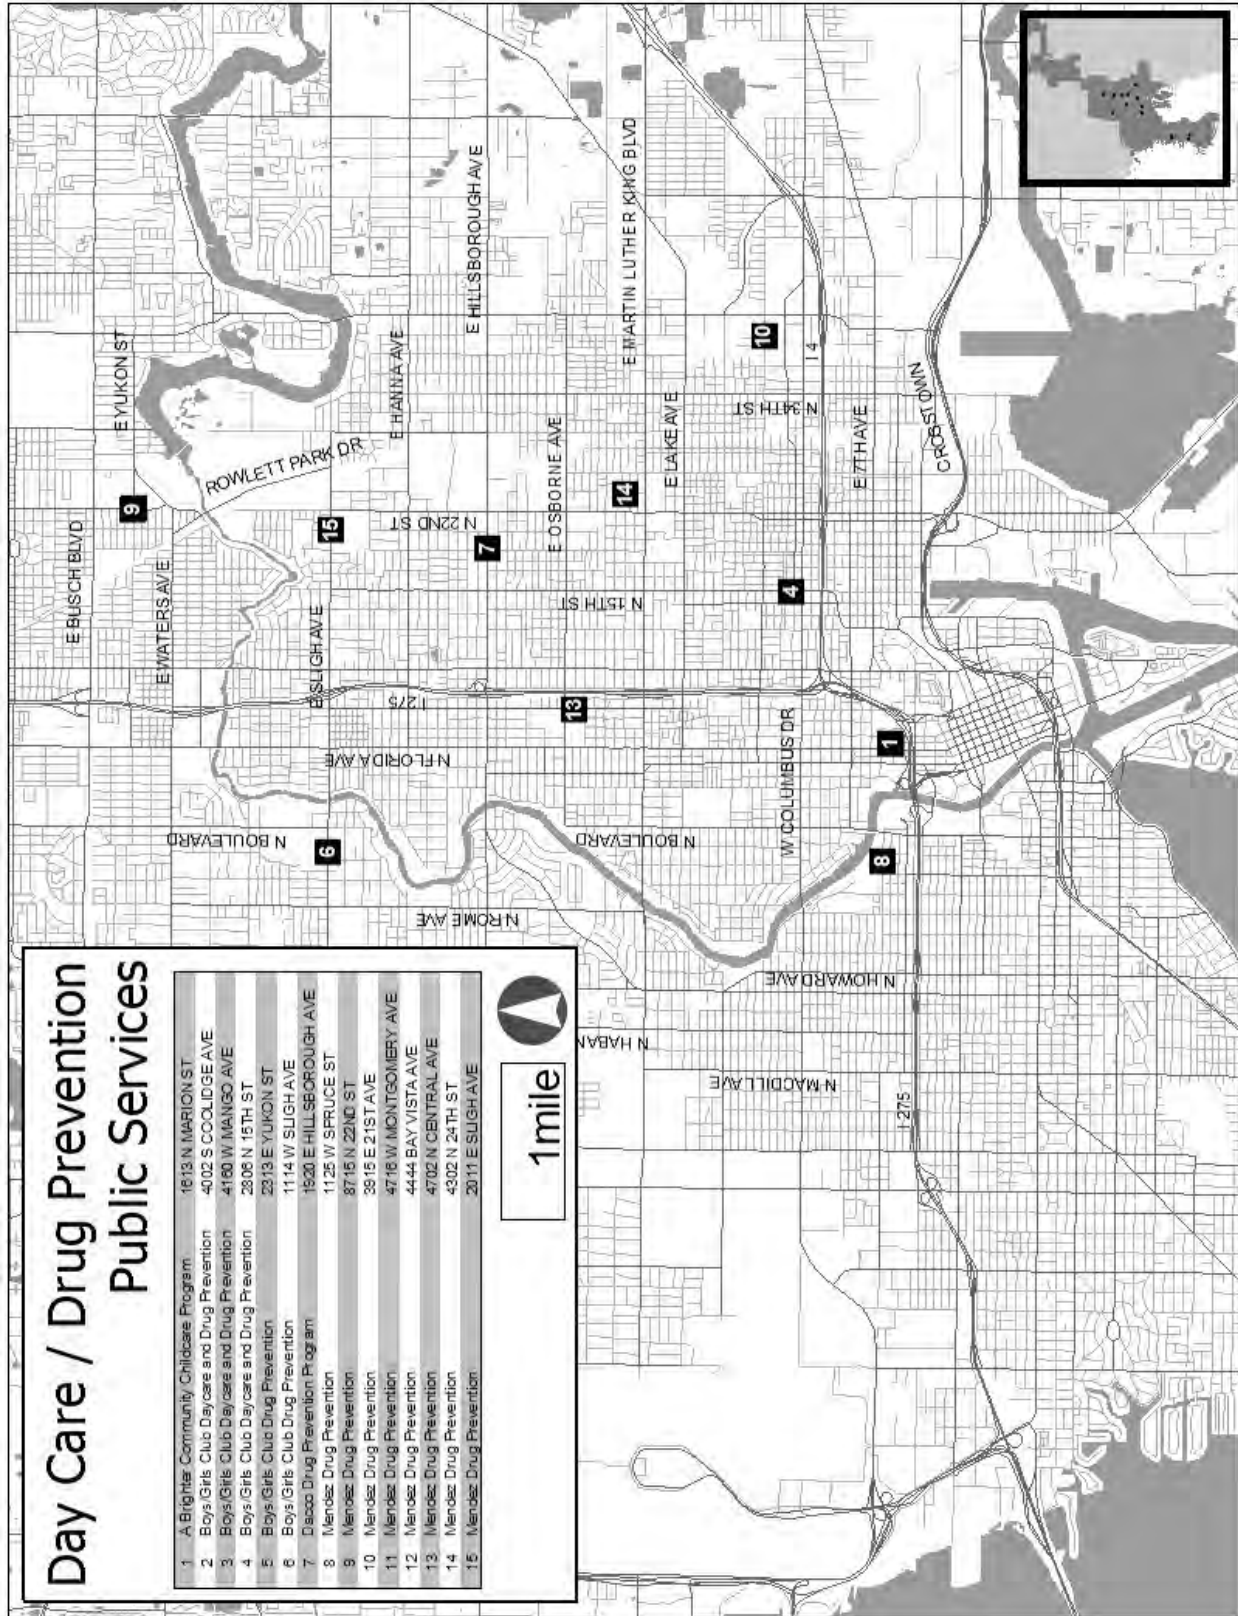

Maps

**Public Service Projects,
Capital Projects, and
Minority Population Distribution**

Day Care / Drug Prevention Public Services

1	A Brighter Community, Childcare Program	1613 N MARION ST
2	Boys Girls Club Daycare and Drug Prevention	4002 S COOLIDGE AVE
3	Boys Girls Club Daycare and Drug Prevention	4160 W MANGO AVE
4	Boys Girls Club Daycare and Drug Prevention	2306 N 15TH ST
5	Boys Girls Club Drug Prevention	2313 E YUKON ST
6	Boys Girls Club Drug Prevention	1114 W SLUGH AVE
7	Daccoo Drug Prevention Program	1930 E HILLSBOROUGH AVE
8	Mendosa Drug Prevention	1125 W SPRUCE ST
9	Mendosa Drug Prevention	8715 N 22ND ST
10	Mendosa Drug Prevention	3815 E 21ST AVE
11	Mendosa Drug Prevention	4716 W MONTGOMERY AVE
12	Mendosa Drug Prevention	4444 BAY VISTA AVE
13	Mendosa Drug Prevention	4702 N CENTRAL AVE
14	Mendosa Drug Prevention	4302 N 24TH ST
15	Mendosa Drug Prevention	2011 E SLUGH AVE

Public Facility Sidewalk Projects

A	On E Juneau St	B	On N 20th St
From N Nebraska Ave	From E Giddens Ave	From N 9th St	E Frierson Ave
N 10th St	E Shadowlawn Ave	N Alaska St	E Wilder Ave
N 11th St		N 12th St	
N 13th St	C	On E Shadowlawn Ave	
N Klondyke St	From N 19th St		
N Brooks St	N 20th St		
N 14th St	To N 21st St		
N Mulberry St	To N 22nd St		
N Marks St			
N Senmes St	D	On N 51st St	
N 17th St	From E Martin Luther King Blvd	E 32nd Ave	
N Elmer St	E 30th Ave	E 28th Ave	
N Hillsborough	E 26th Ave	To E 26th Ave	
N Ogontz Ave			

Percentage of Minority Population City of Tampa

-  Greater than 80% (18)
-  50% - 80% (21)
-  30% - 50% (17)
-  15% - 30% (13)
-  Less than 15% (21)

Based upon 2000 US Census +/- 3%.

Information represented on this map is for reference only. Every effort has been made to verify the information. However, the data is dynamic and accuracy is not guaranteed. Users are urged to report inconsistencies so updates can be made accordingly.