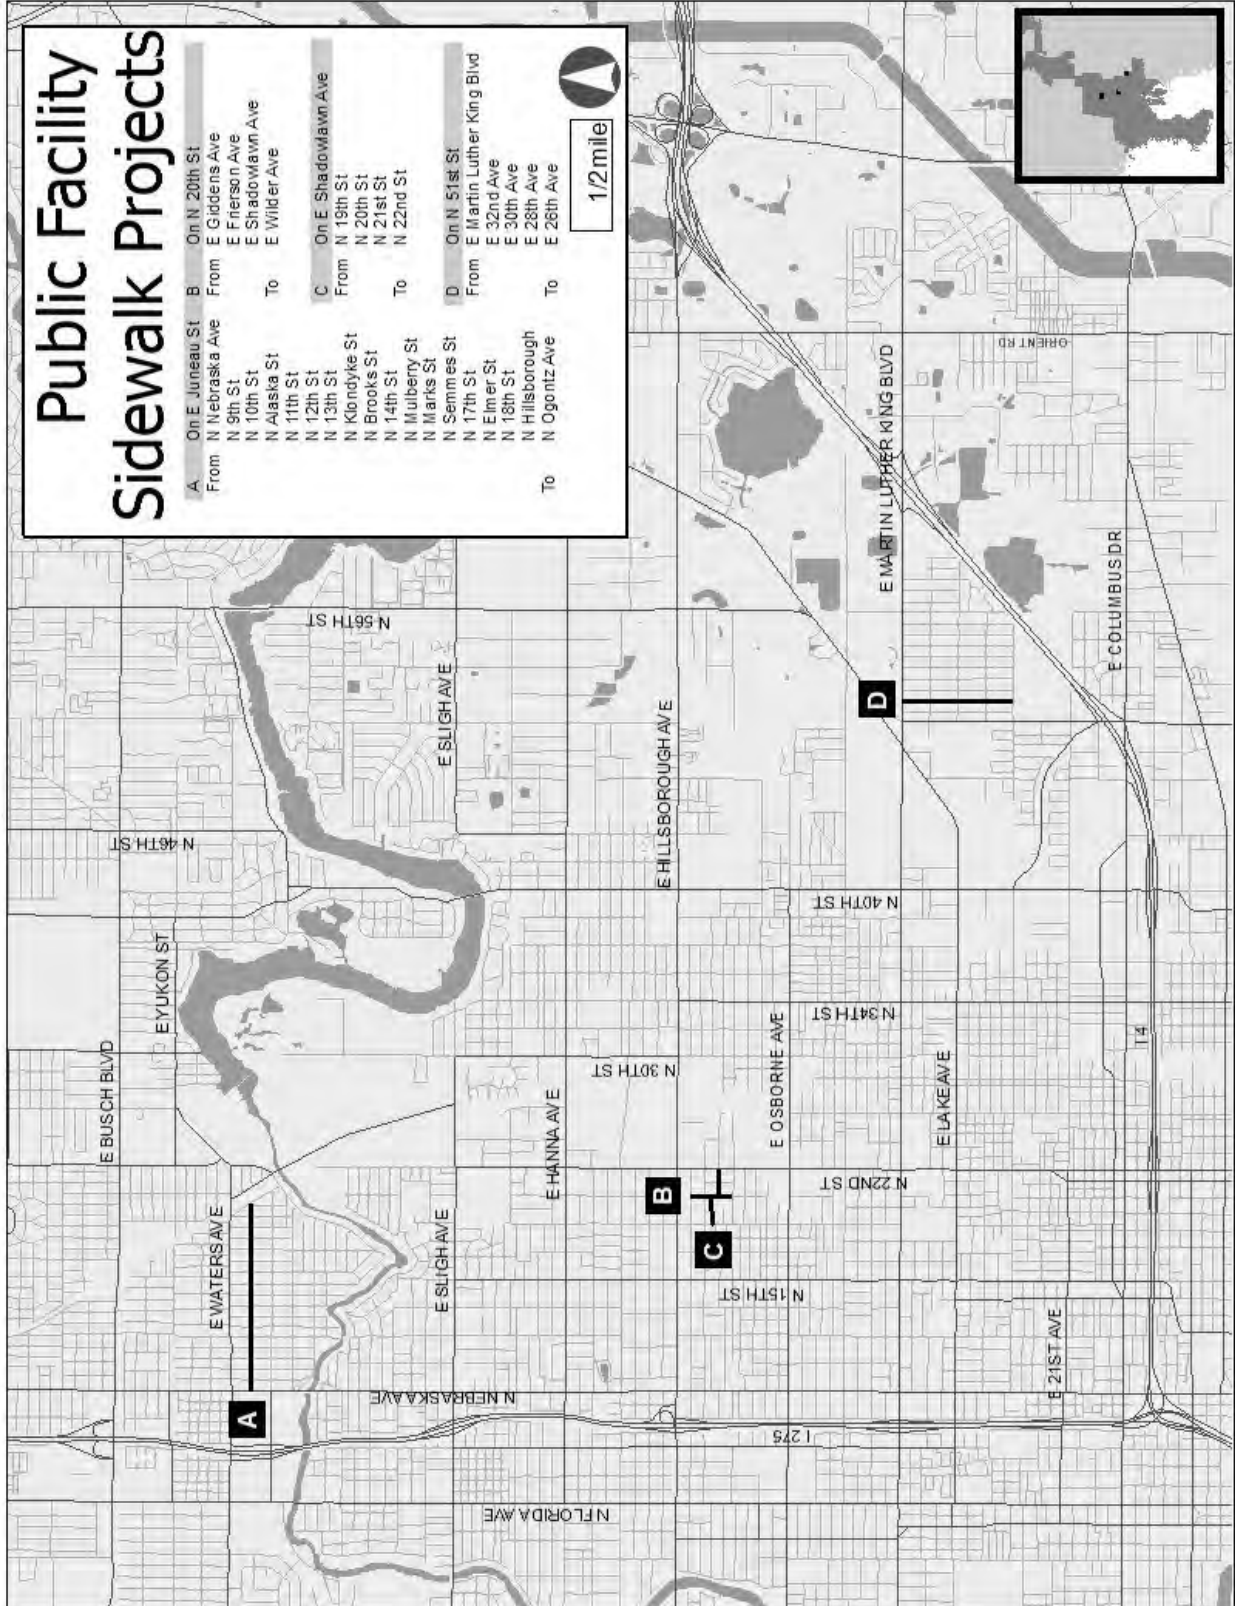

Maps

**Public Service Projects,
Capital Projects, and
Minority Population Distribution**

Day Care / Drug Prevention Public Services

1	A Brighter Community, Childcare Program	1613 N MARION ST
2	Boys Girls Club Daycare and Drug Prevention	4002 S COOLIDGE AVE
3	Boys Girls Club Daycare and Drug Prevention	4160 W MANGO AVE
4	Boys Girls Club Daycare and Drug Prevention	2306 N 15TH ST
5	Boys Girls Club Drug Prevention	2313 E YUKON ST
6	Boys Girls Club Drug Prevention	1114 W SLUGH AVE
7	Daccoo Drug Prevention Program	1930 E HILLSBOROUGH AVE
8	Mendosa Drug Prevention	1125 W SPRUCE ST
9	Mendosa Drug Prevention	8715 N 22ND ST
10	Mendosa Drug Prevention	3815 E 21ST AVE
11	Mendosa Drug Prevention	4716 W MONTGOMERY AVE
12	Mendosa Drug Prevention	4444 BAY VISTA AVE
13	Mendosa Drug Prevention	4702 N CENTRAL AVE
14	Mendosa Drug Prevention	4302 N 24TH ST
15	Mendosa Drug Prevention	2011 E SLUGH AVE

Public Facility Sidewalk Projects

A	On E Juneau St	B	On N 20th St
From N Nebraska Ave	From E Giddens Ave	From N 9th St	E Frierson Ave
N 10th St	E Shadowlawn Ave	N Alaska St	E Wilder Ave
N 11th St		N 12th St	
N 13th St	C	On E Shadowlawn Ave	
N Klondyke St	From N 19th St		
N Brooks St	N 20th St		
N 14th St	To N 21st St		
N Mulberry St	To N 22nd St		
N Marks St			
N Senmes St	D	On N 51st St	
N 17th St	From E Martin Luther King Blvd	E 32nd Ave	
N Elmer St	E 30th Ave	E 28th Ave	
N Hillsborough	E 26th Ave	To E 26th Ave	
N Ogontz Ave			

Percentage of Minority Population City of Tampa

-  Greater than 80% (18)
-  50% - 80% (21)
-  30% - 50% (17)
-  15% - 30% (13)
-  Less than 15% (21)

Based upon 2000 US Census +/- 3%.

Information represented on this map is for reference only. Every effort has been made to verify the information. However, the data is dynamic and accuracy is not guaranteed. Users are urged to report inconsistencies so updates can be made accordingly.