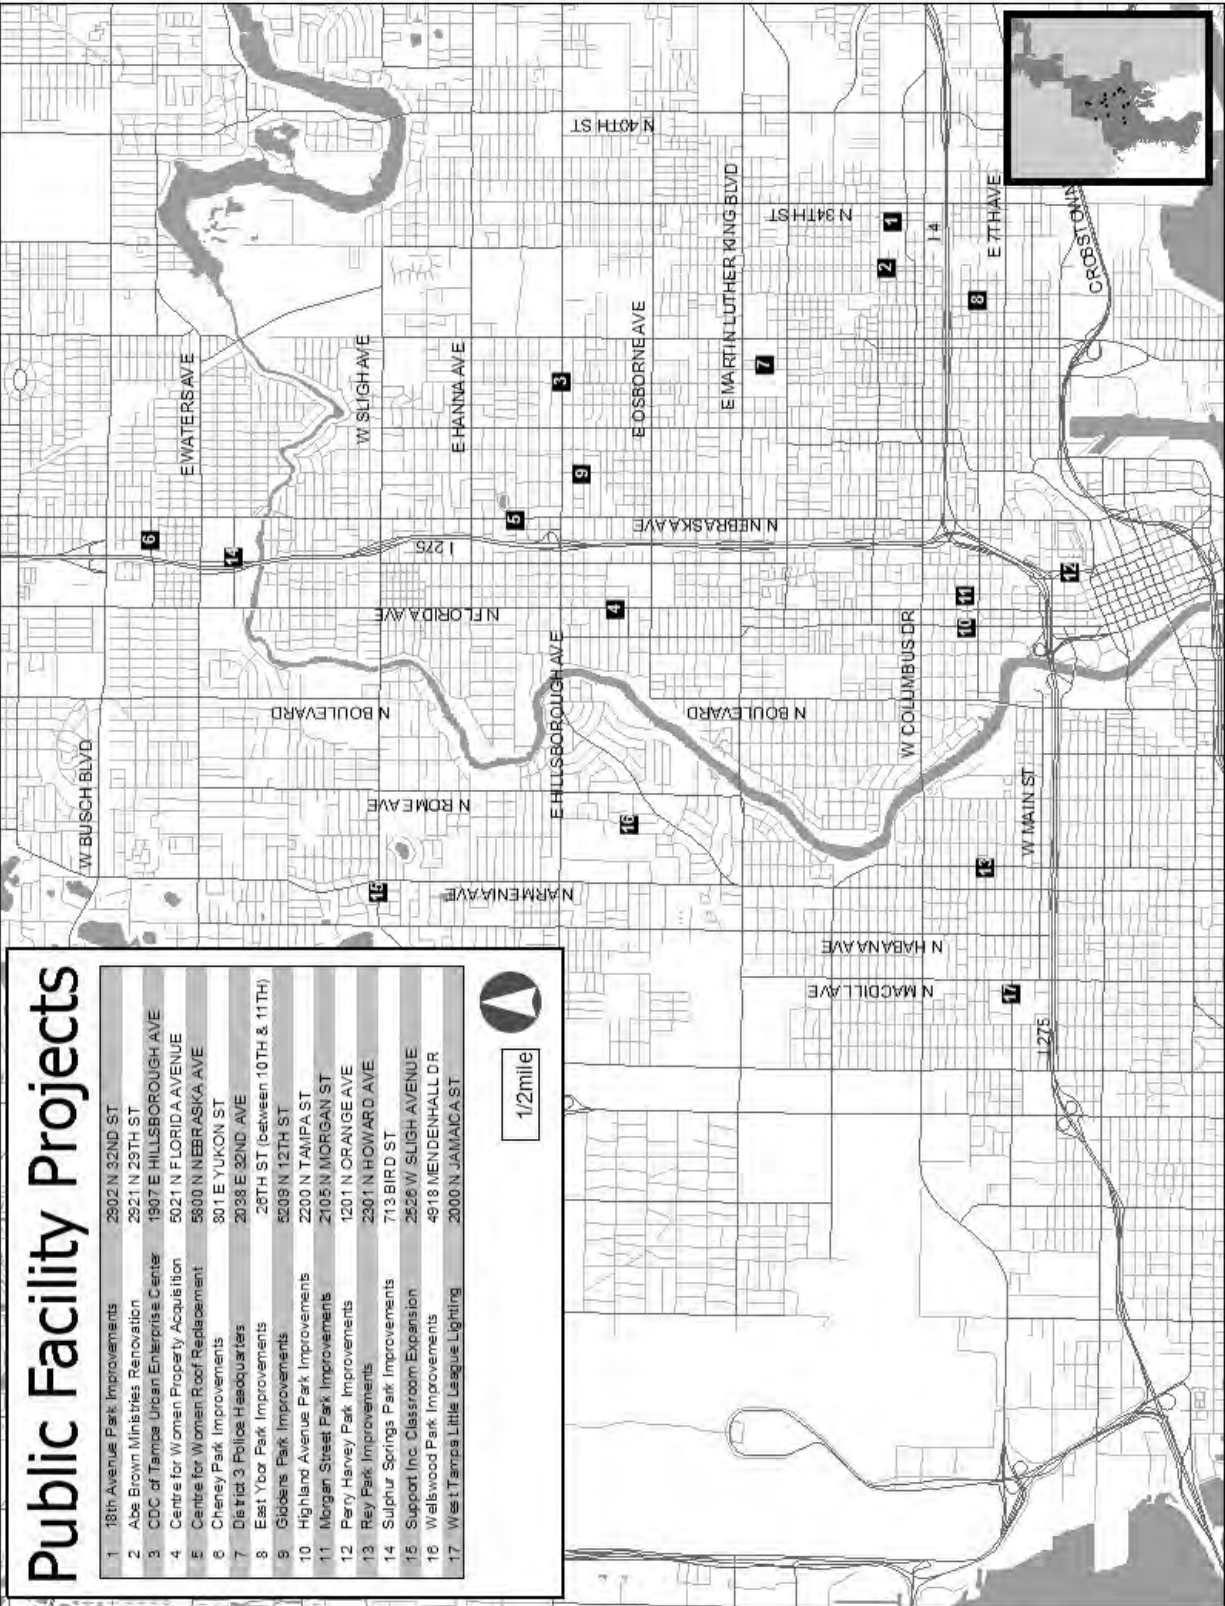

Maps

**Public Service Projects,
Capital Projects, and
Minority Population Distribution**

Day Care / Drug Prevention Public Services

1	A Brighter Community, Childcare Program	1613 N MARION ST
2	Boys Girls Club Daycare and Drug Prevention	4002 S COOLIDGE AVE
3	Boys Girls Club Daycare and Drug Prevention	4160 W MANGO AVE
4	Boys Girls Club Daycare and Drug Prevention	2306 N 15TH ST
5	Boys Girls Club Drug Prevention	2313 E YUKON ST
6	Boys Girls Club Drug Prevention	1114 W SLUGH AVE
7	Daccoo Drug Prevention Program	1930 E HILLSBOROUGH AVE
8	Mendosa Drug Prevention	1125 W SPRUCE ST
9	Mendosa Drug Prevention	8715 N 22ND ST
10	Mendosa Drug Prevention	3815 E 21ST AVE
11	Mendosa Drug Prevention	4716 W MONTGOMERY AVE
12	Mendosa Drug Prevention	4444 BAY VISTA AVE
13	Mendosa Drug Prevention	4702 N CENTRAL AVE
14	Mendosa Drug Prevention	4302 N 24TH ST
15	Mendosa Drug Prevention	2011 E SLUGH AVE

Public Facility Sidewalk Projects

A	On E Juneau St	B	On N 20th St
From N Nebraska Ave	From E Giddens Ave	From N 9th St	E Frierson Ave
N 10th St	E Shadowlawn Ave	N Alaska St	E Wilder Ave
N 11th St		N 12th St	
N 13th St	C	On E Shadowlawn Ave	
N Klondyke St	From N 19th St		
N Brooks St	N 20th St		
N 14th St	To N 21st St		
N Mulberry St	To N 22nd St		
N Marks St			
N Senmes St	D	On N 51st St	
N 17th St	From E Martin Luther King Blvd	E 32nd Ave	
N Elmer St	E 30th Ave	E 28th Ave	
N Hillsborough	E 26th Ave	To E 26th Ave	
N Ogontz Ave			

Percentage of Minority Population City of Tampa

-  Greater than 80% (18)
-  50% - 80% (21)
-  30% - 50% (17)
-  15% - 30% (13)
-  Less than 15% (21)

Based upon 2000 US Census +/- 3%.

Information represented on this map is for reference only. Every effort has been made to verify the information. However, the data is dynamic and accuracy is not guaranteed. Users are urged to report inconsistencies so updates can be made accordingly.