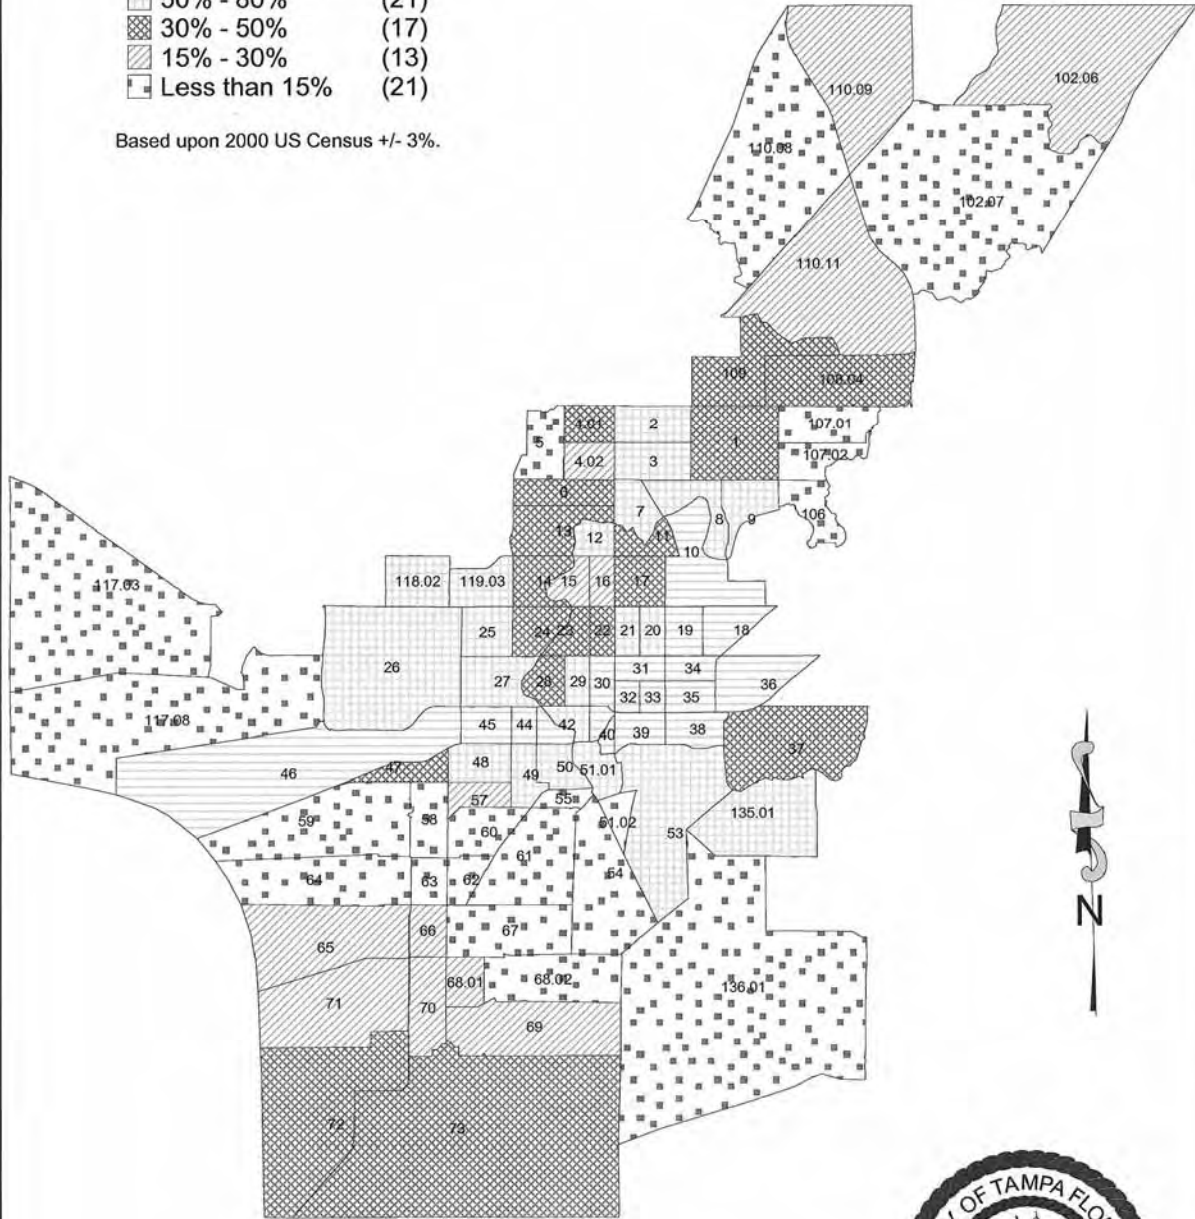

Percentage of Minority Population City of Tampa

- Greater than 80% (18)
- 50% - 80% (21)
- 30% - 50% (17)
- 15% - 30% (13)
- Less than 15% (21)

Based upon 2000 US Census +/- 3%.