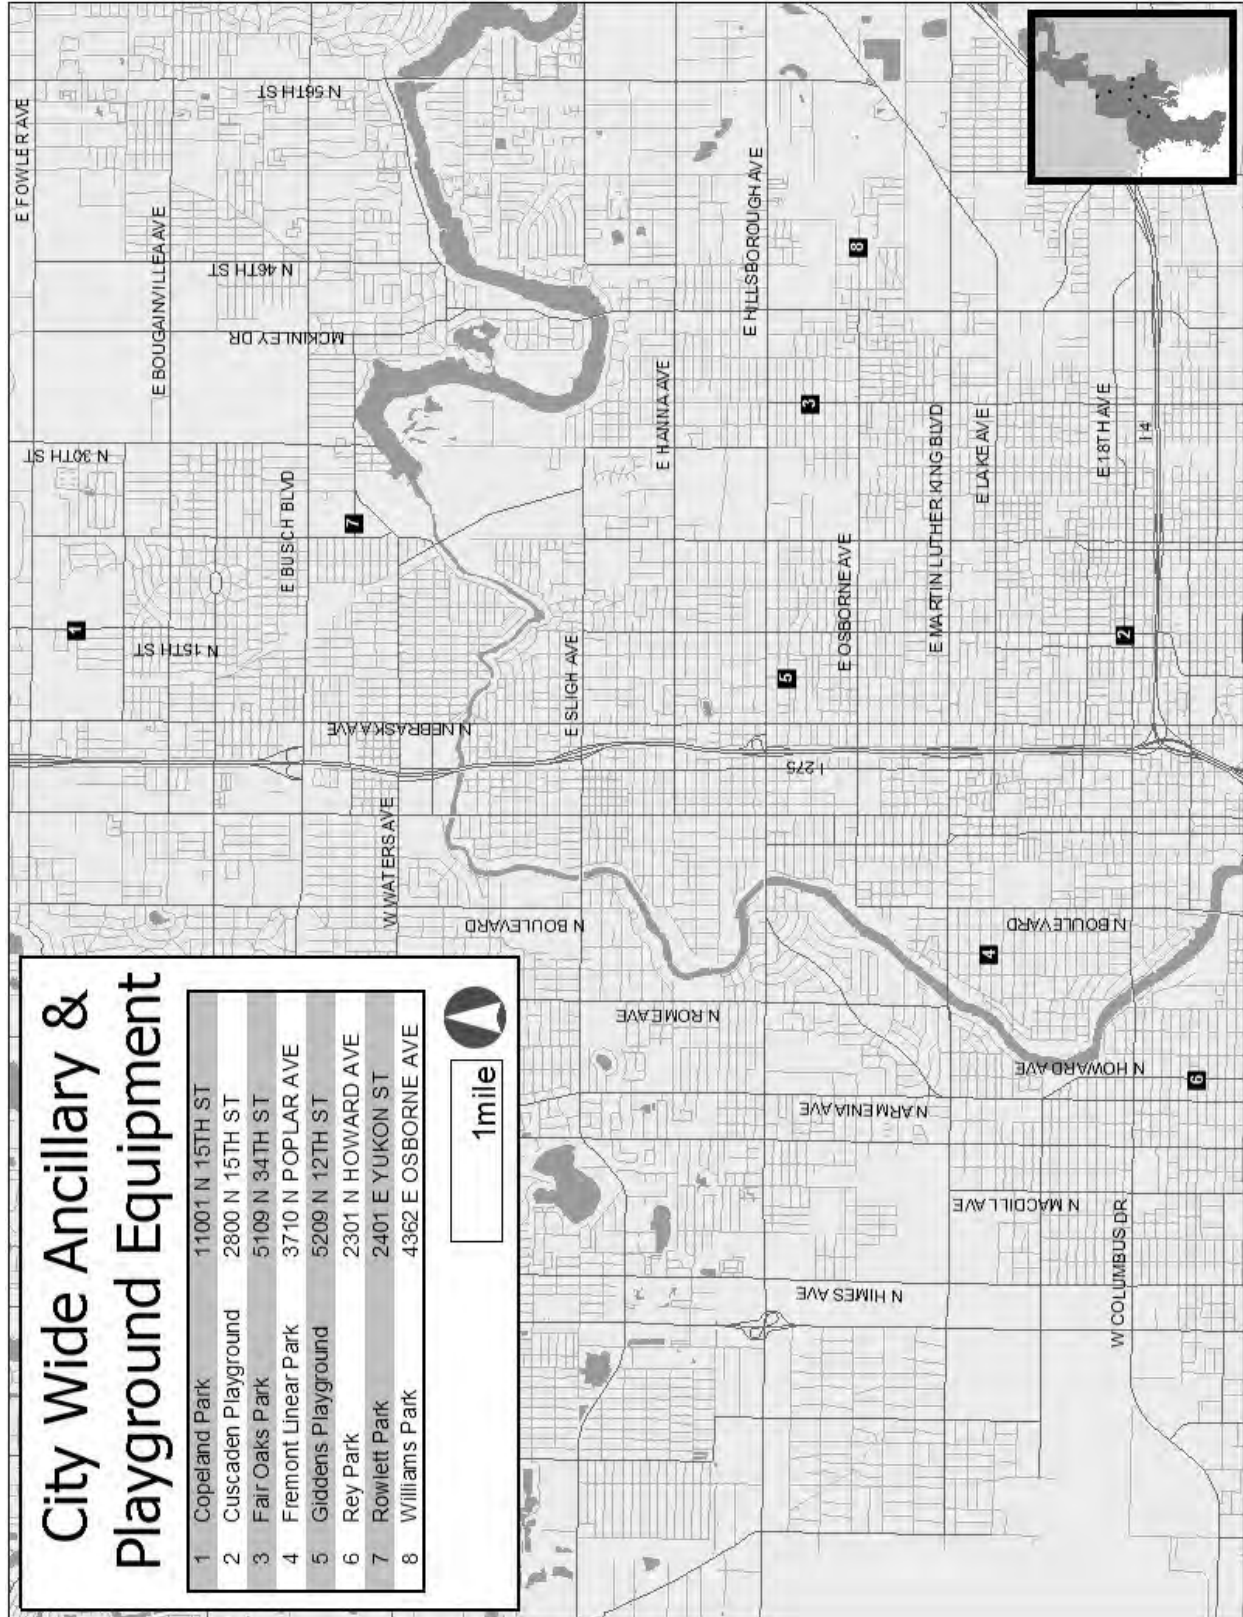

Maps

**Public Service Projects,
Capital Projects, and
Minority Population Distribution**

Day Care / Drug Prevention Public Services

1	A Brighter Community, Childcare Program	1613 N MARION ST
2	Boys Girls Club Daycare and Drug Prevention	4002 S COOLIDGE AVE
3	Boys Girls Club Daycare and Drug Prevention	4160 W MANGO AVE
4	Boys Girls Club Daycare and Drug Prevention	2306 N 15TH ST
5	Boys Girls Club Drug Prevention	2313 E YUKON ST
6	Boys Girls Club Drug Prevention	1114 W SLUGH AVE
7	Daccoo Drug Prevention Program	1930 E HILLSBOROUGH AVE
8	Mendosa Drug Prevention	1125 W SPRUCE ST
9	Mendosa Drug Prevention	8715 N 22ND ST
10	Mendosa Drug Prevention	3815 E 21ST AVE
11	Mendosa Drug Prevention	4716 W MONTGOMERY AVE
12	Mendosa Drug Prevention	4444 BAY VISTA AVE
13	Mendosa Drug Prevention	4702 N CENTRAL AVE
14	Mendosa Drug Prevention	4302 N 24TH ST
15	Mendosa Drug Prevention	2011 E SLUGH AVE

Public Facility Sidewalk Projects

A	On E Juneau St	B	On N 20th St
From N Nebraska Ave	From E Giddens Ave	From N 9th St	E Frierson Ave
N 10th St	E Shadowlawn Ave	N Alaska St	E Wilder Ave
N 11th St		N 12th St	
N 13th St	C	On E Shadowlawn Ave	
N Klondyke St	From N 19th St		
N Brooks St	N 20th St		
N 14th St	To N 21st St		
N Mulberry St	To N 22nd St		
N Marks St			
N Senmes St	D	On N 51st St	
N 17th St	From E Martin Luther King Blvd	E 32nd Ave	
N Elmer St	E 30th Ave	E 28th Ave	
N Hillsborough	E 26th Ave	To E 26th Ave	
N Ogontz Ave			