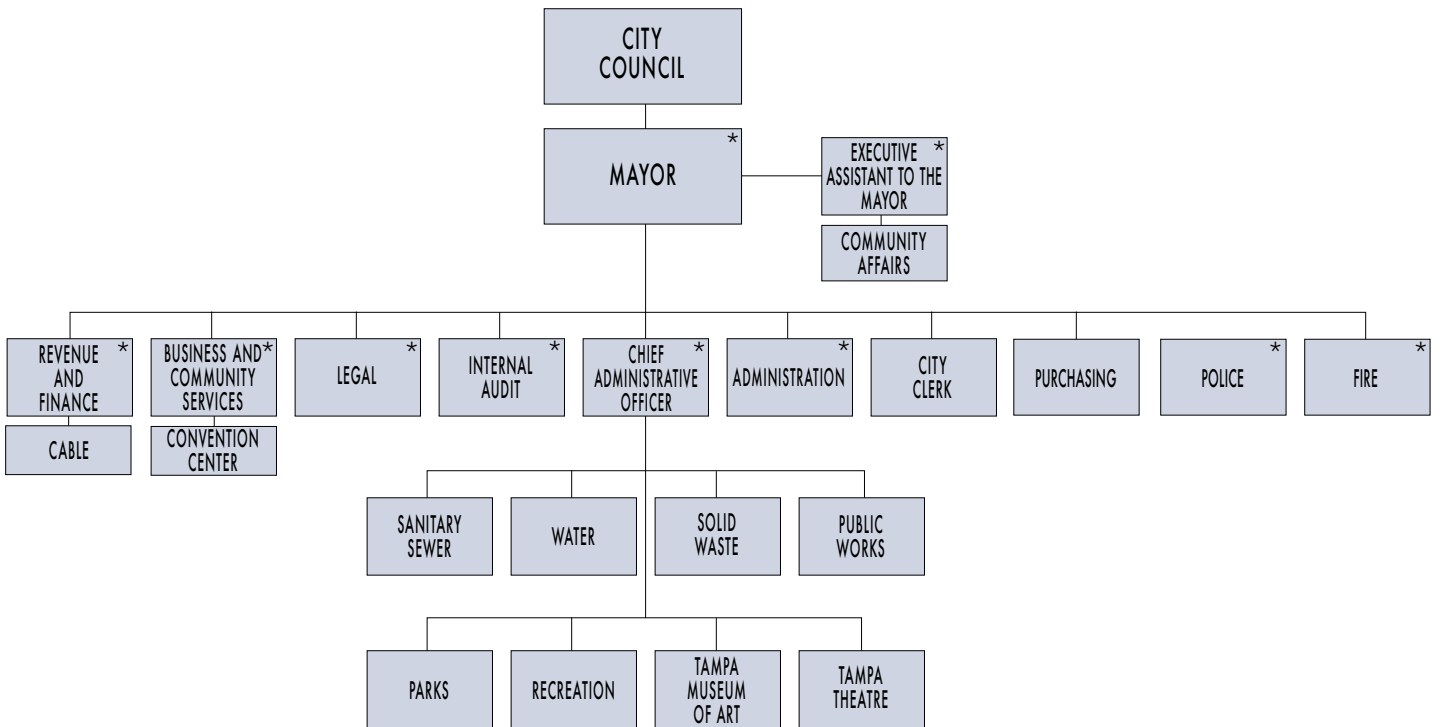

DICK A. GRECO

Mayor, City of Tampa, Florida

ORGANIZATIONAL CHART

* INDICATES SENIOR STAFF

TAMPA CITY COUNCIL

Districts One, Two and Three are at large districts, as they represent all of the City of Tampa. Districts Four, Five, Six and Seven are represented individually.

CHARLIE MIRANDA
District 1 at Large
Chairman

ROSE V. FERLITA
District 2 at Large

BOB BUCKHORN
District 3 at Large

MARY C. ALVAREZ
District 6

LINDA SAUL-SENA
District 4

SHAWN HARRISON
District 7

GWEN MILLER
District 5
Chairman Pro-Tem