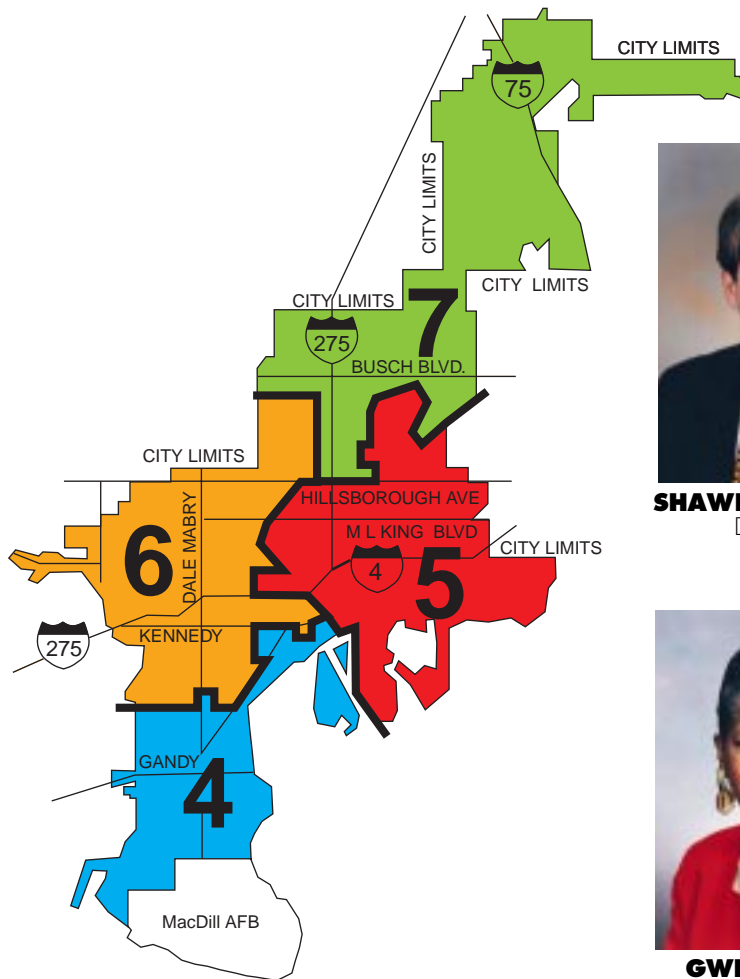

DICK A. GRECO

Mayor, City of Tampa, Florida

ORGANIZATIONAL CHART

* INDICATES SENIOR STAFF

TAMPA CITY COUNCIL

Districts One, Two and Three are at large districts, as they represent all of the City of Tampa. Districts Four, Five, Six and Seven are represented individually.

CHARLIE MIRANDA
District 1 at Large
Chairman

ROSE V. FERLITA
District 2 at Large

BOB BUCKHORN
District 3 at Large

MARY C. ALVAREZ
District 6

LINDA SAUL-SENA
District 4

SHAWN HARRISON
District 7

GWEN MILLER
District 5
Chairman Pro-Tem