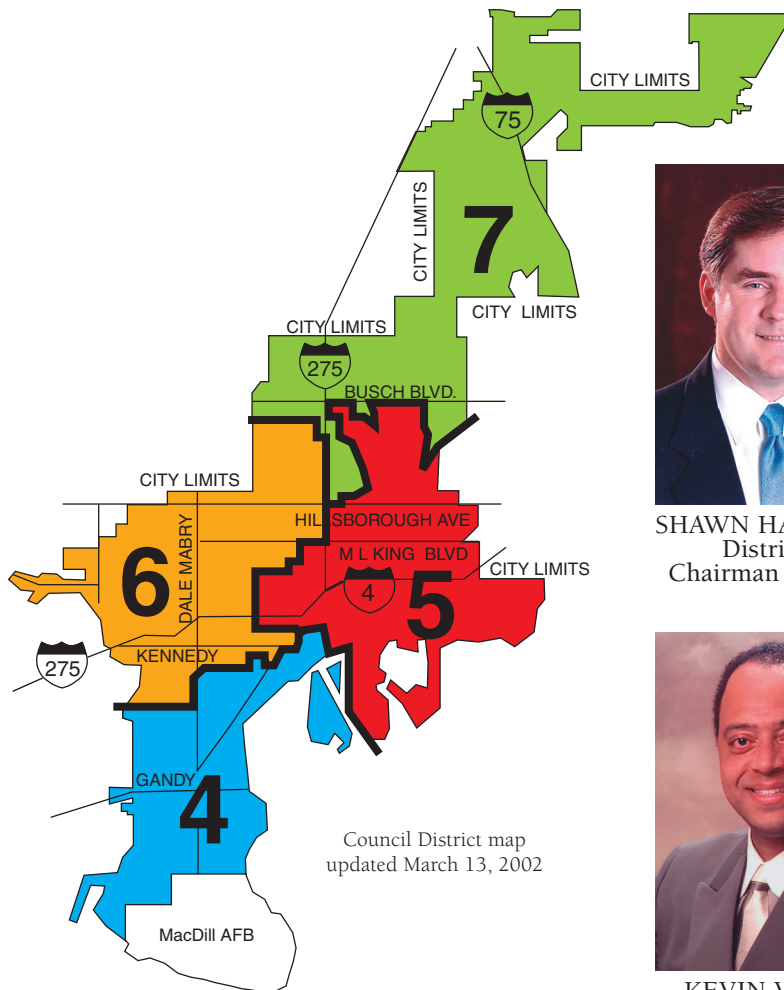

CITY OF TAMPA, FLORIDA

MAYOR PAM IORIO

ORGANIZATION CHART

TAMPA CITY COUNCIL

Districts One, Two and Three are at large districts, as they represent all of the City of Tampa. Districts Four, Five, Six and Seven are represented individually.

GWEN MILLER
District 1 at Large
Chairman

ROSE V. FERLITA
District 2 at Large

LINDA SAUL-SENA
District 3 at Large

MARY C. ALVAREZ
District 6

JOHN DINGFELDER
District 4

SHAWN HARRISON
District 7
Chairman Pro-Tem

KEVIN WHITE
District 5