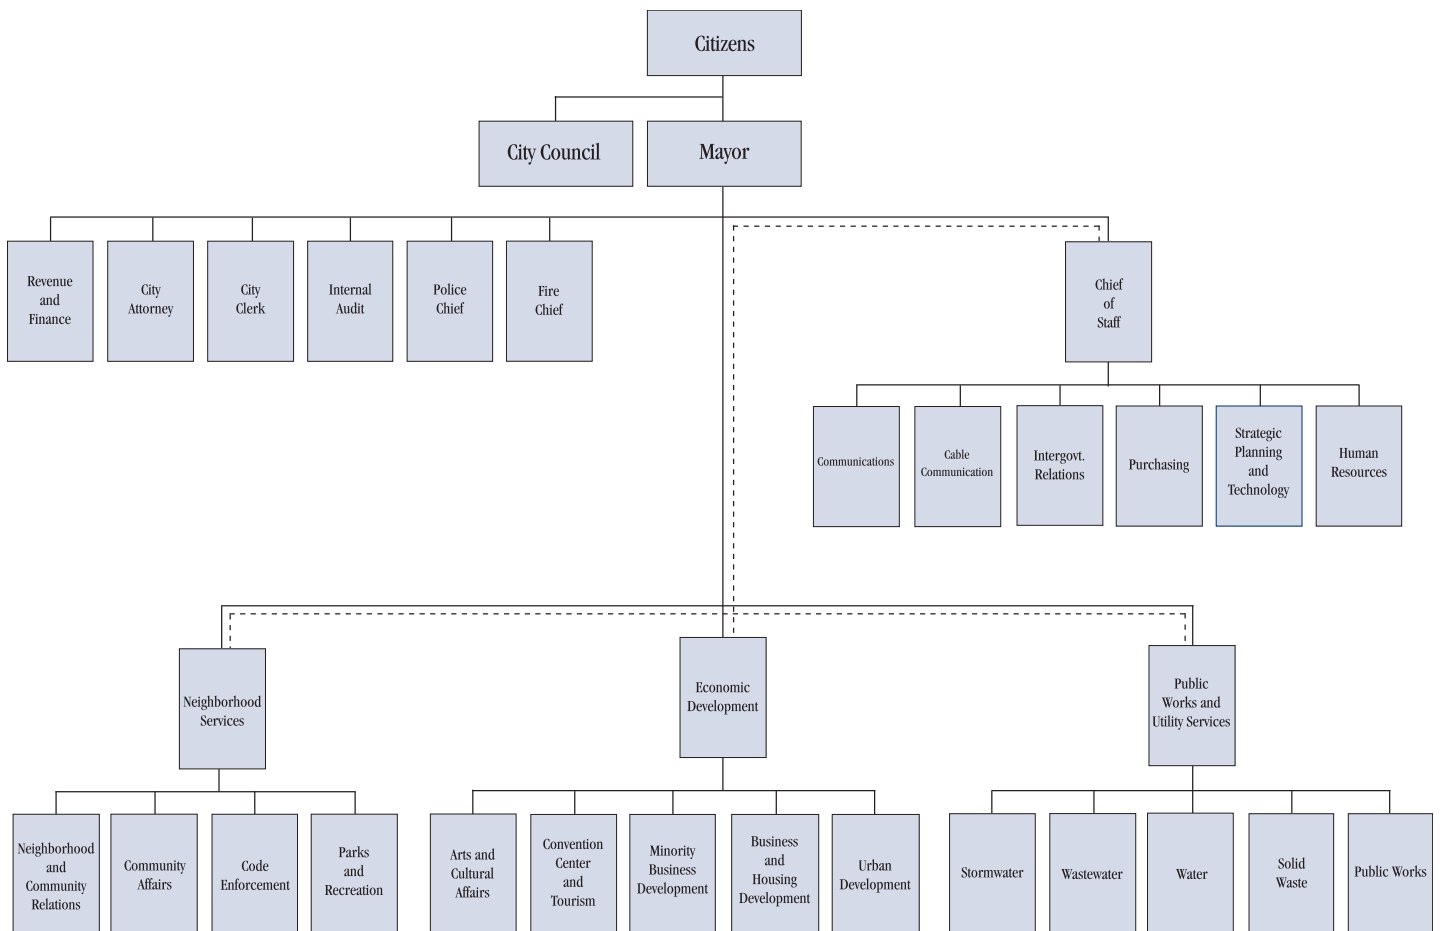

CITY OF TAMPA, FLORIDA

MAYOR PAM IORIO

ORGANIZATION CHART

TAMPA CITY COUNCIL

Districts One, Two and Three are at large districts, as they represent all of the City of Tampa. Districts Four, Five, Six and Seven are represented individually.

GWEN MILLER
District 1 at Large
Chairman

ROSE V. FERLITA
District 2 at Large

LINDA SAUL-SENA
District 3 at Large

MARY C. ALVAREZ
District 6

JOHN DINGFELDER
District 4

SHAWN HARRISON
District 7
Chairman Pro-Tem

KEVIN WHITE
District 5