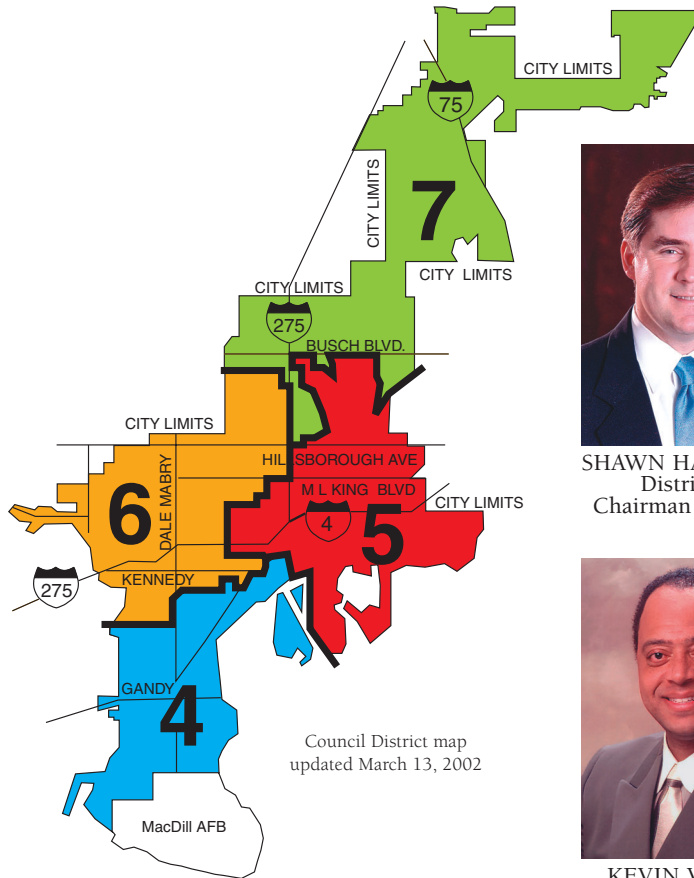

# First City Council

Districts One, Two and Three are at large districts, as they represent all of the City of Tampa. Districts Four, Five, Six and Seven are represented individually.

**GWEN MILLER**  
District 1 at Large  
Chairman

**ROSE V. FERLITA**  
District 2 at Large

**LINDA SAUL-SENA**  
District 3 at Large

**MARY C. ALVAREZ**  
District 6

**JOHN DINGFELDER**  
District 4

Council District map  
updated March 13, 2002

**SHAWN HARRISON**  
District 7  
Chairman Pro-Tem

**KEVIN WHITE**  
District 5