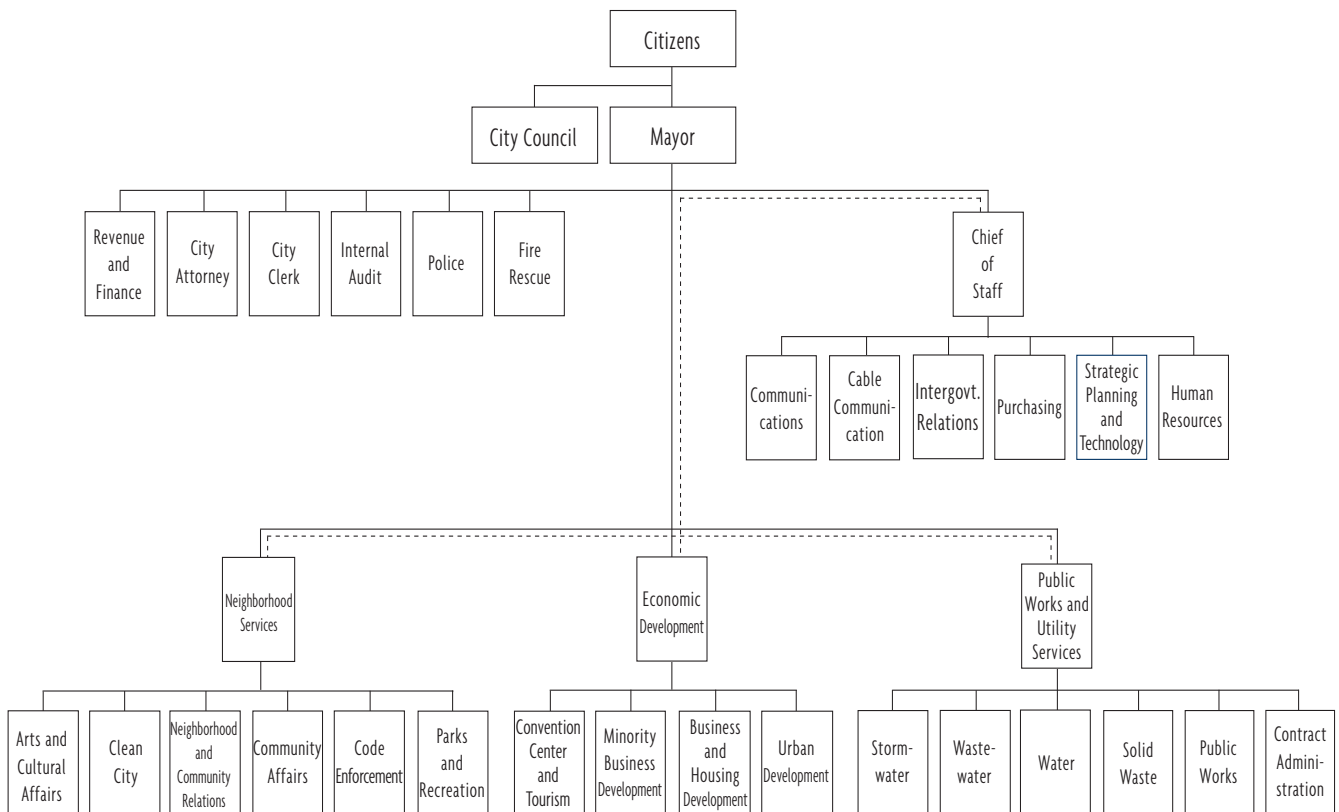

# Organization

MAYOR PAM IORIO

# First City Council

Districts One, Two and Three are at large districts, as they represent all of the City of Tampa. Districts Four, Five, Six and Seven are represented individually.

**GWEN MILLER**  
District 1 at Large  
Chairman

**ROSE V. FERLITA**  
District 2 at Large

**LINDA SAUL-SENA**  
District 3 at Large

**MARY C. ALVAREZ**  
District 6

**JOHN DINGFELDER**  
District 4

Council District map  
updated March 13, 2002

**SHAWN HARRISON**  
District 7  
Chairman Pro-Tem

**KEVIN WHITE**  
District 5