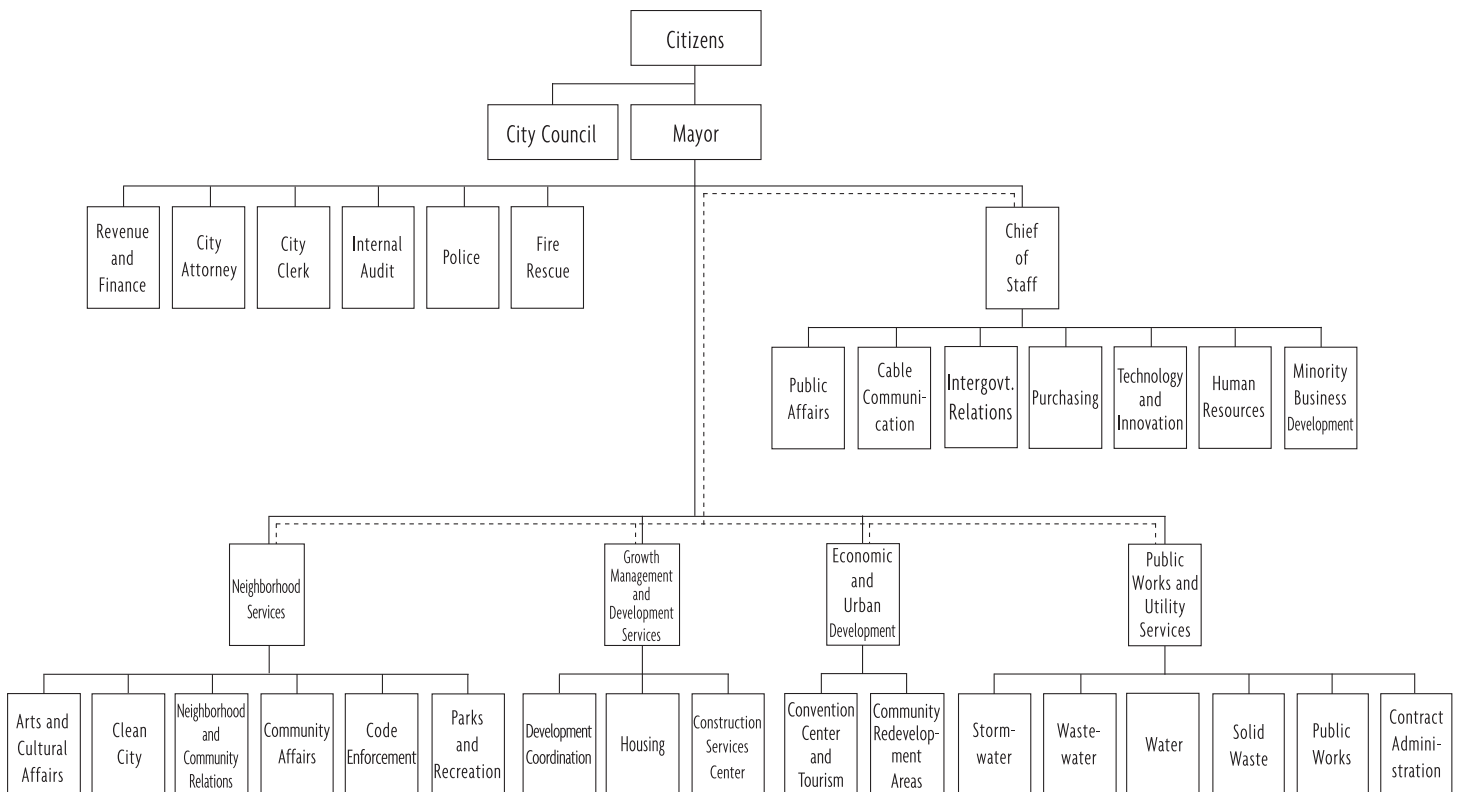

City of Tampa, Florida

MAYOR PAM IORIO

Organization Chart

Tampa City Council

Districts One, Two and Three are at large districts, as they represent all of the City of Tampa. Districts Four, Five, Six and Seven are represented individually.

GWEN MILLER
District 1 at Large
Chairman

MARY MULHERN
District 2 at Large

LINDA SAUL-SENA
District 3 at Large

CHARLIE MIRANDA
District 6

JOHN DINGFELDER
District 4
Chairman Pro-Tem

JOSEPH CAETANO
District 7

THOMAS SCOTT
District 5