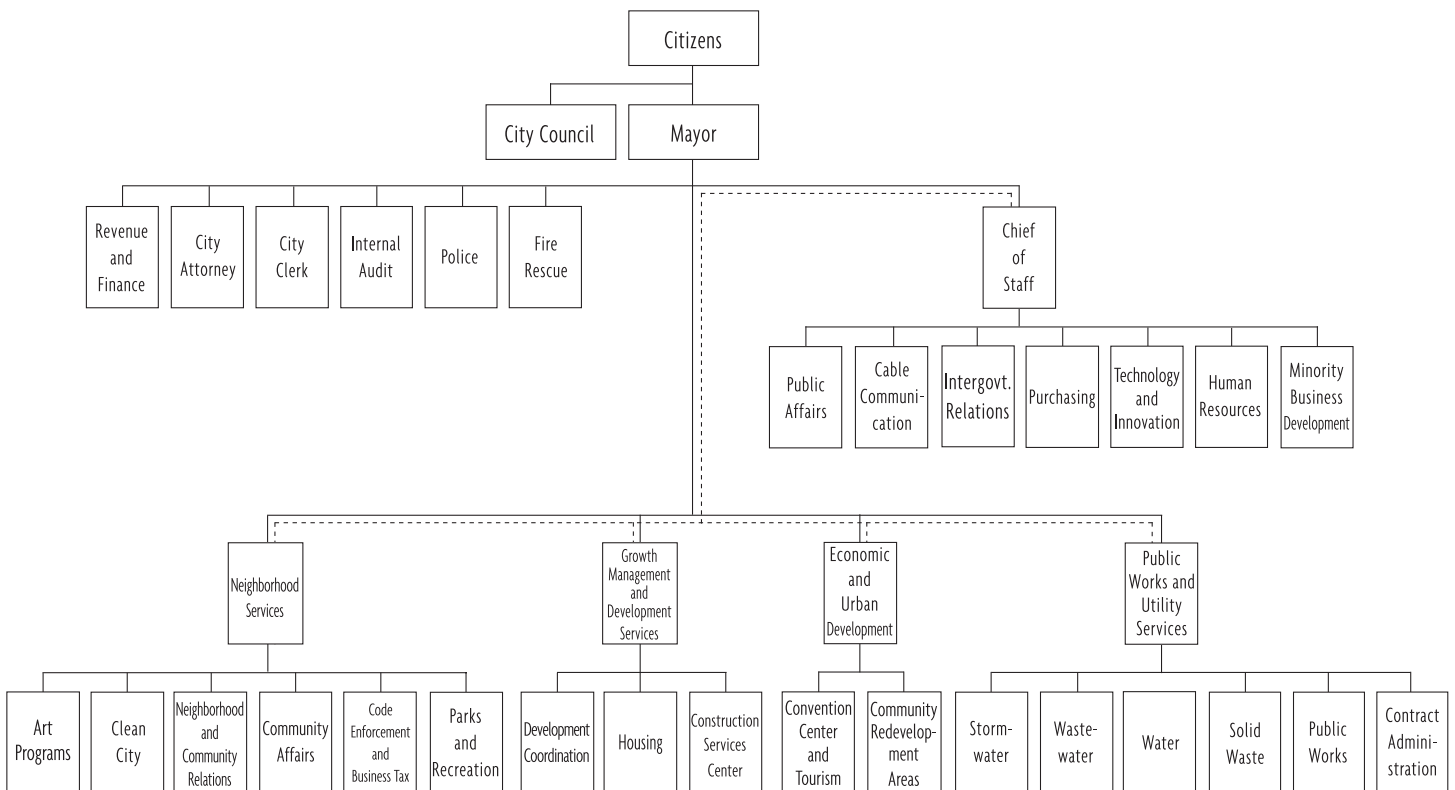

# City of Tampa, Florida

MAYOR PAM IORIO

## Organization Chart

# Tampa City Council

Districts One, Two and Three are at large districts, as they represent all of the City of Tampa. Districts Four, Five, Six and Seven are represented individually.

**GWEN MILLER**  
District 1 at Large  
Chairman Pro-Tem

**MARY MULHERN**  
District 2 at Large

**LINDA SAUL-SENA**  
District 3 at Large

**CHARLIE MIRANDA**  
District 6

**JOHN DINGFELDER**  
District 4

**JOSEPH CAETANO**  
District 7

**THOMAS SCOTT**  
District 5  
Chairman