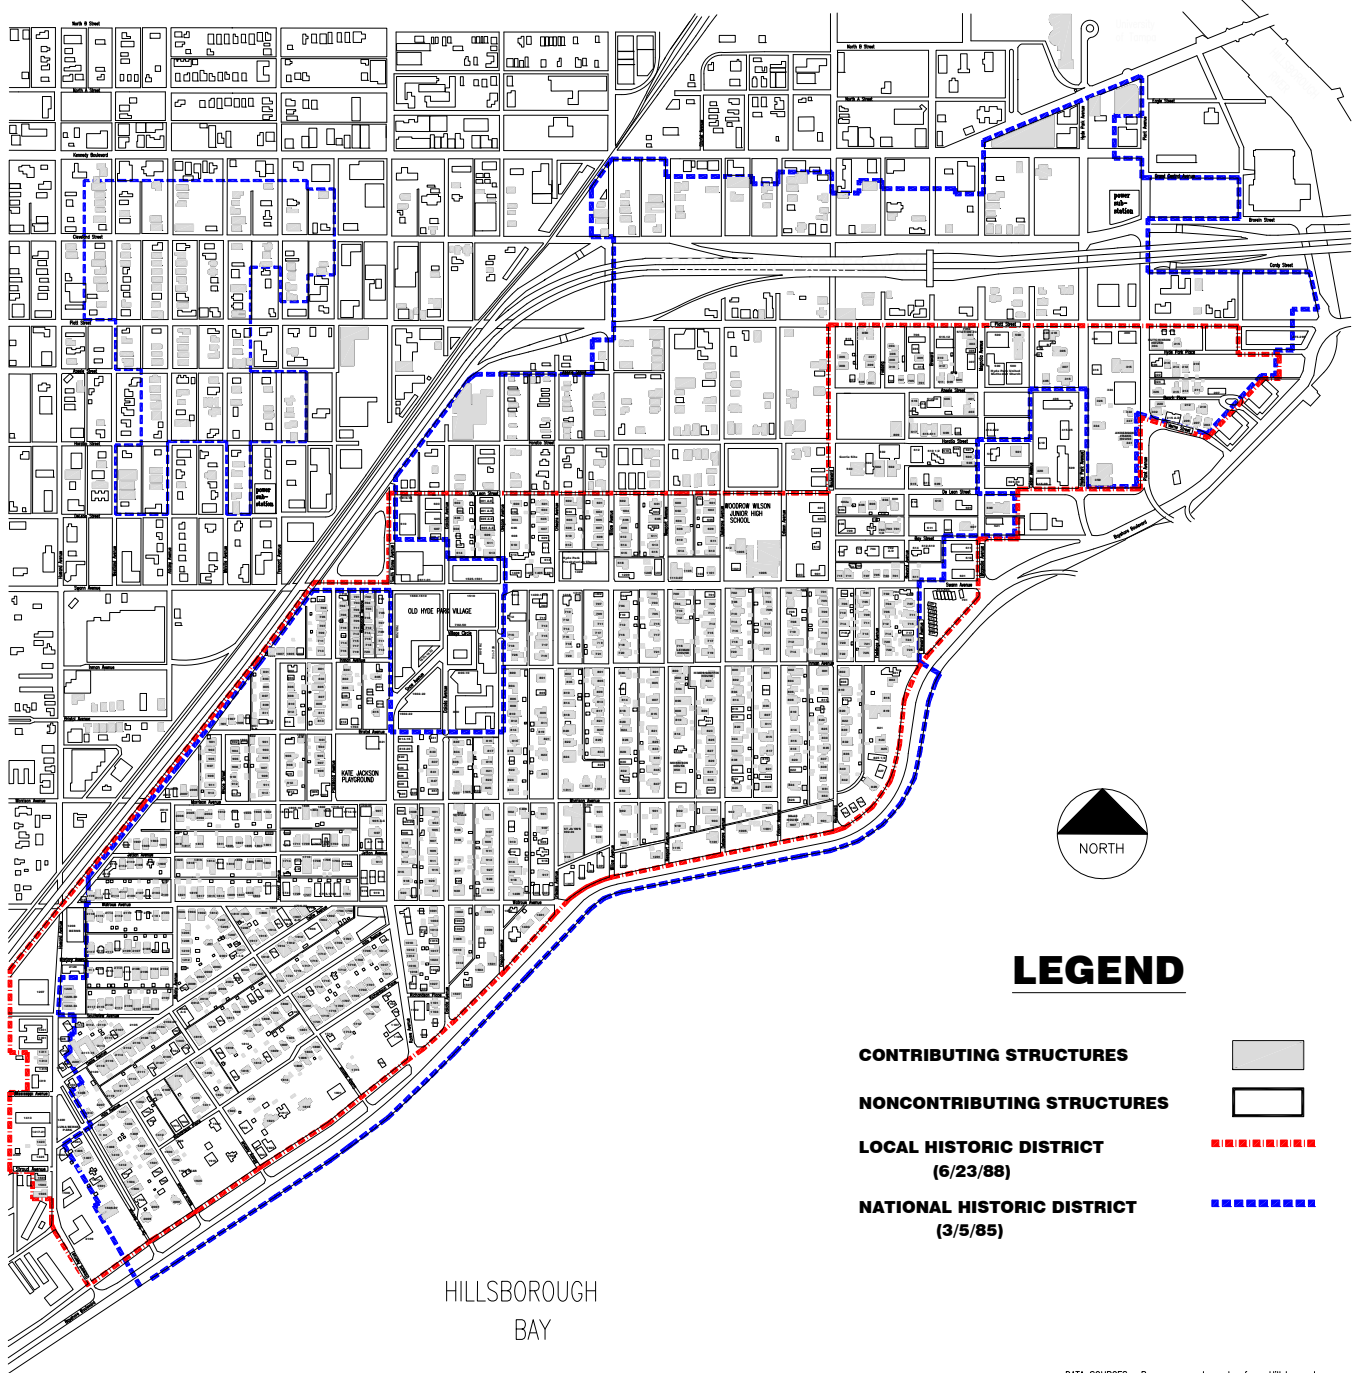

HYDE PARK HISTORIC DISTRICT

PERIOD OF HISTORIC SIGNIFICANCE 1886 - 1933

Accepted by Historic Preservation Commission on 04-07-09

LEGEND

- **CONTRIBUTING STRUCTURES**
- **NONCONTRIBUTING STRUCTURES**
- **LOCAL HISTORIC DISTRICT**
  (6/23/88)
- **NATIONAL HISTORIC DISTRICT**
  (3/5/85)

HILLSBOROUGH
BAY