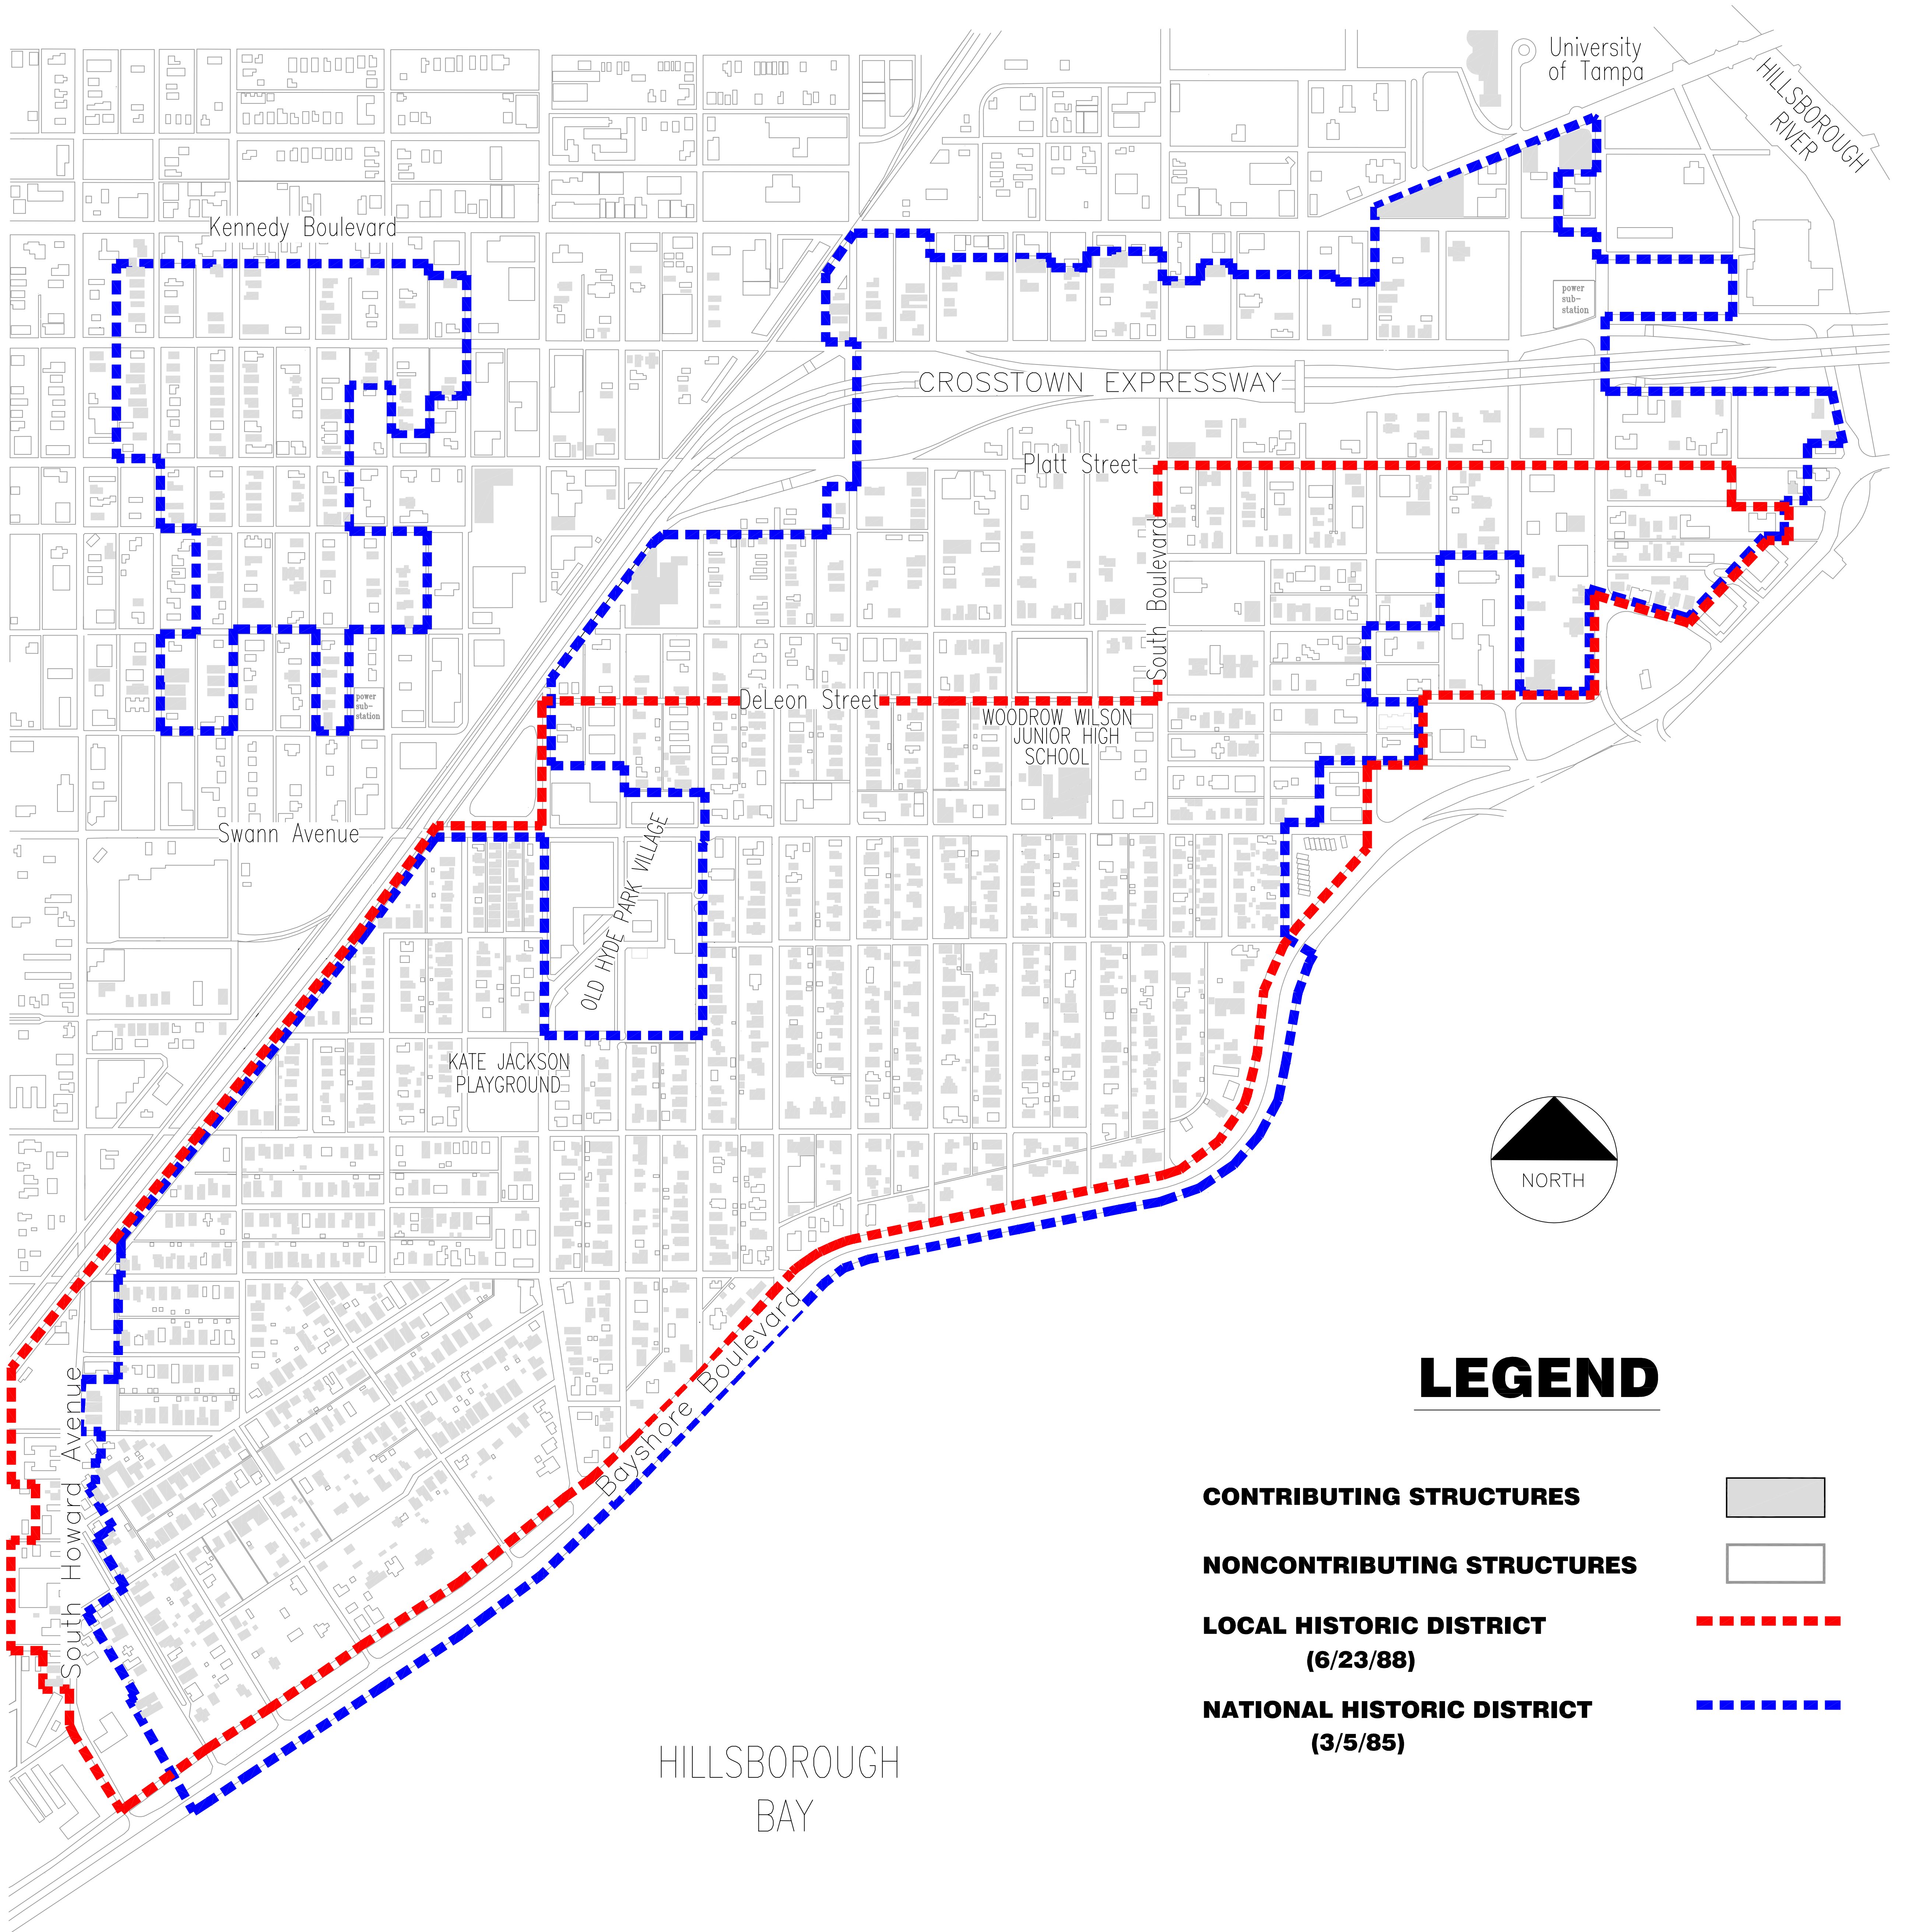

HYDE PARK HISTORIC DISTRICT

PERIOD OF HISTORIC SIGNIFICANCE 1886 - 1933

LEGEND

- CONTRIBUTING STRUCTURES** 
- NONCONTRIBUTING STRUCTURES** 
- LOCAL HISTORIC DISTRICT (6/23/88)** 
- NATIONAL HISTORIC DISTRICT (3/5/85)** 

ACCURACY: The City makes no warranty, expressed or implied, as to the accuracy of the details shown on this map, or of the reproduction thereof. This drawing is not to scale.