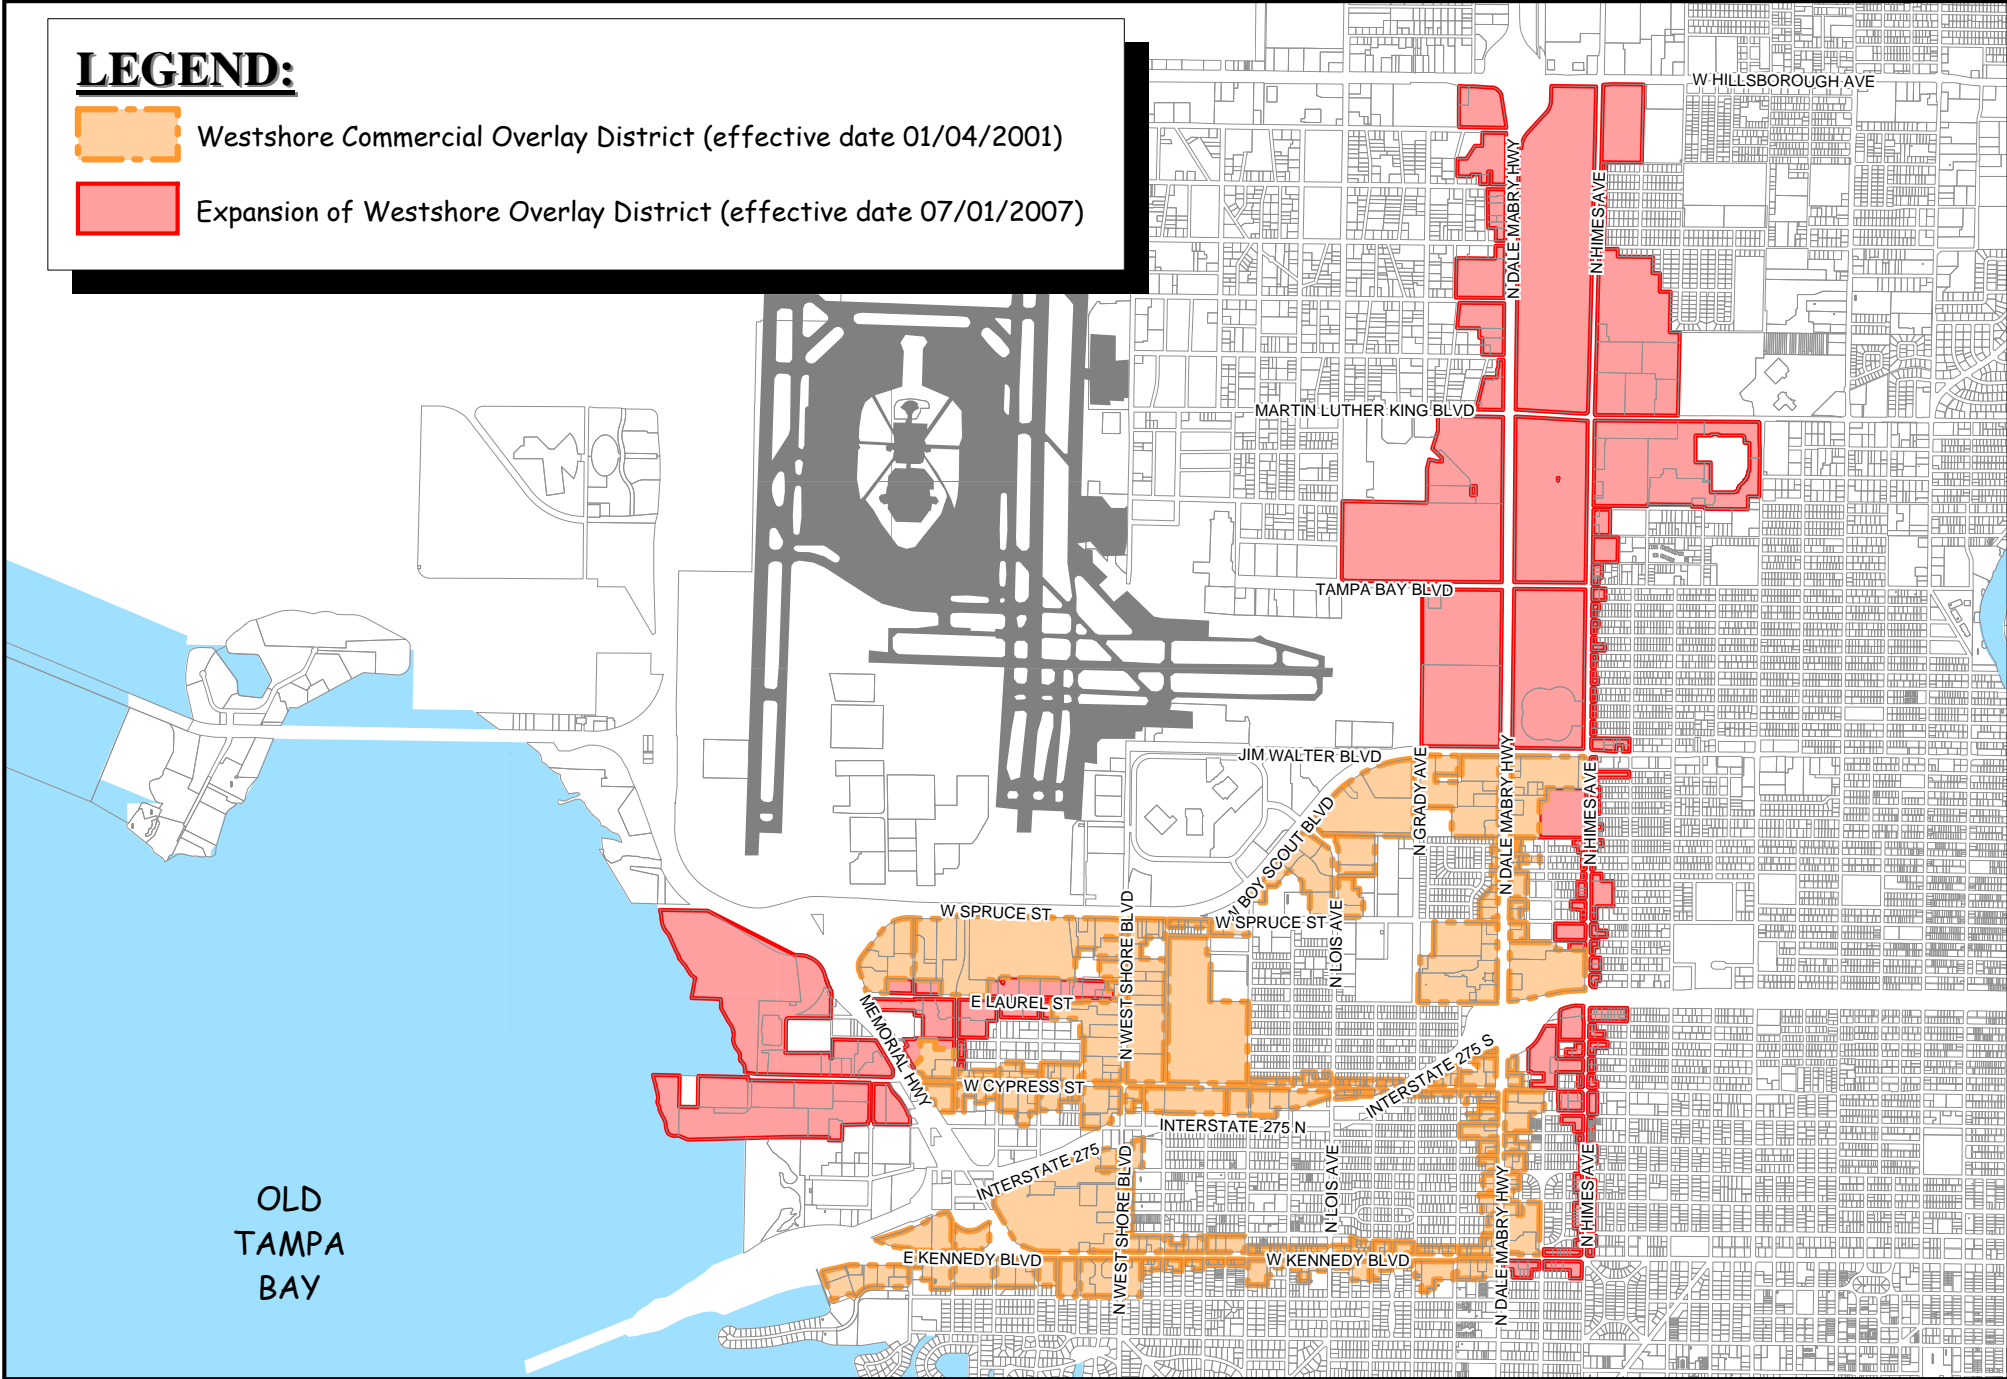

LEGEND:

 Westshore Commercial Overlay District (effective date 01/04/2001)

 Expansion of Westshore Overlay District (effective date 07/01/2007)

WESTSHORE COMMERCIAL OVERLAY DISTRICT

City Code Section 27 - 463