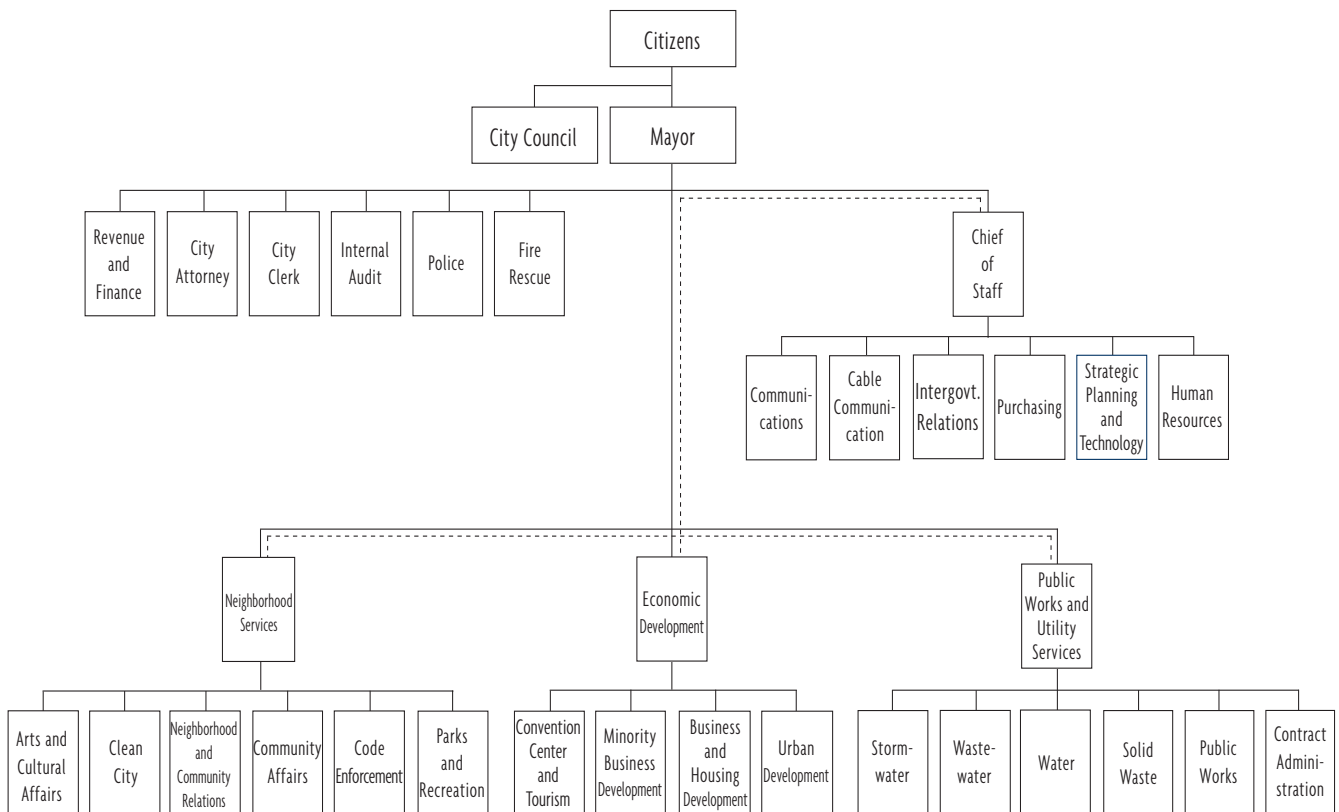

Organization

MAYOR PAM IORIO

First City Council

Districts One, Two and Three are at large districts, as they represent all of the City of Tampa. Districts Four, Five, Six and Seven are represented individually.

GWEN MILLER
District 1 at Large
Chairman

ROSE V. FERLITA
District 2 at Large

LINDA SAUL-SENA
District 3 at Large

MARY C. ALVAREZ
District 6

JOHN DINGFELDER
District 4

SHAWN HARRISON
District 7
Chairman Pro-Tem

KEVIN WHITE
District 5