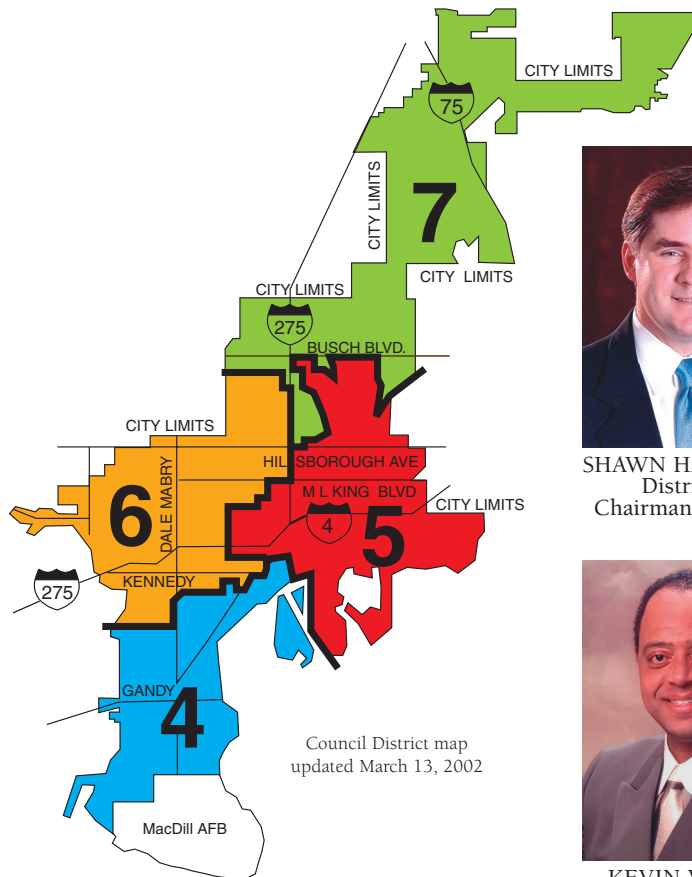

Organization

MAYOR PAM IORIO

First City Council

Districts One, Two and Three are at large districts, as they represent all of the City of Tampa. Districts Four, Five, Six and Seven are represented individually.

GWEN MILLER
District 1 at Large
Chairman

ROSE V. FERLITA
District 2 at Large

LINDA SAUL-SENA
District 3 at Large

MARY C. ALVAREZ
District 6

JOHN DINGFELDER
District 4

SHAWN HARRISON
District 7
Chairman Pro-Tem

KEVIN WHITE
District 5