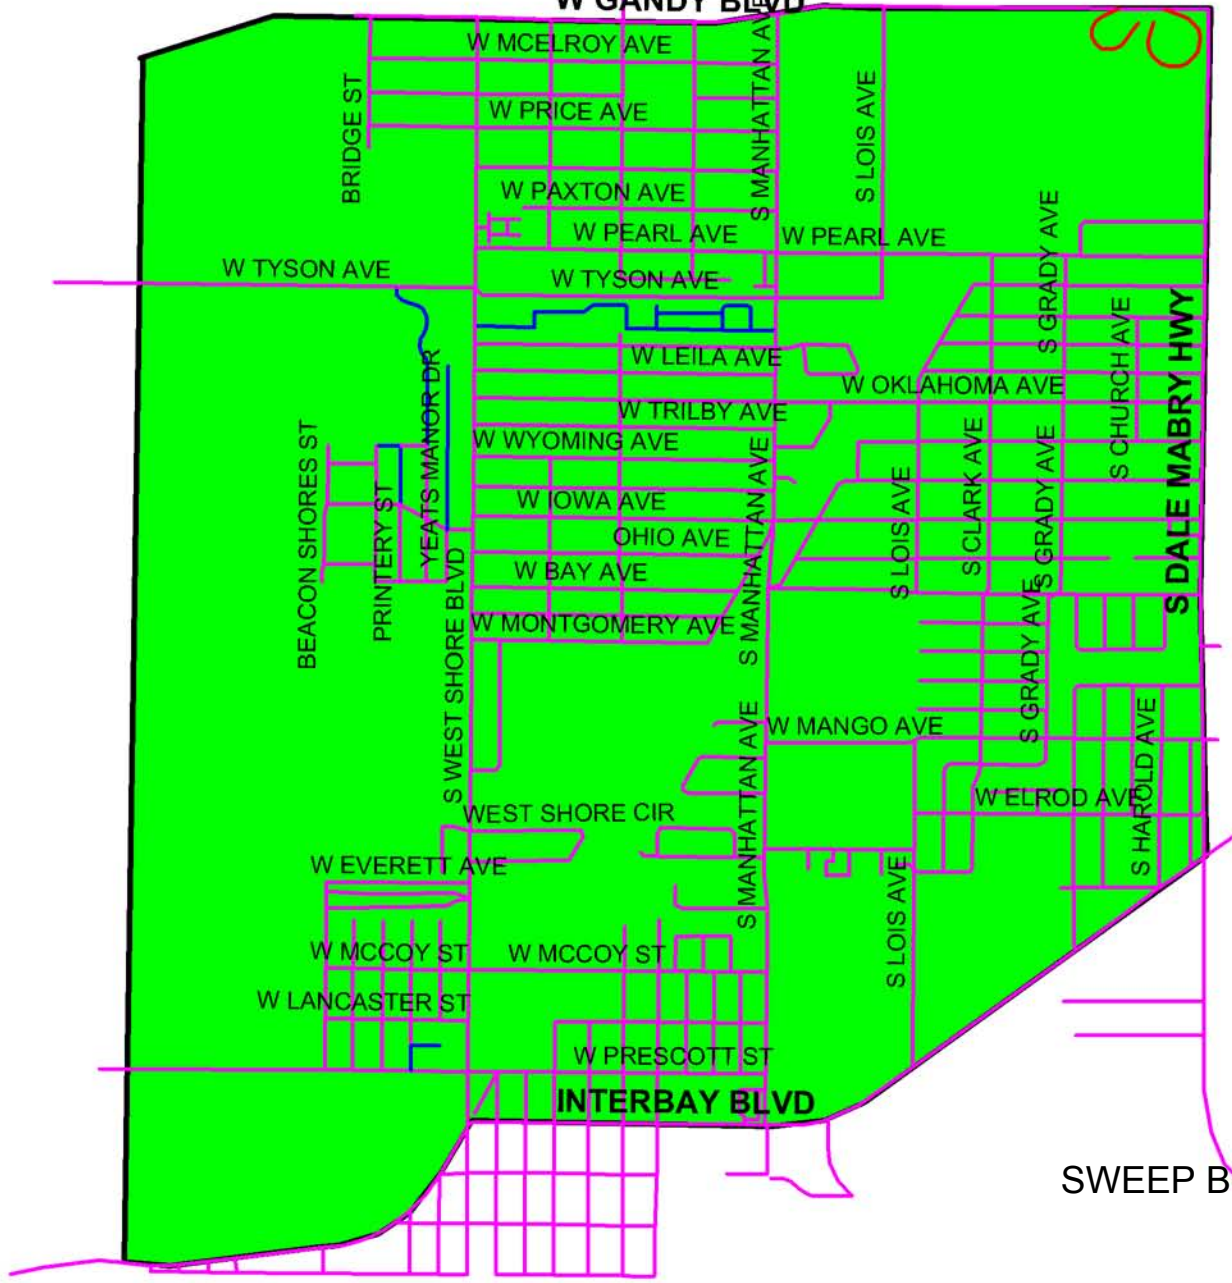

W GANDY BLVD

SWEEP Boundary Map 36