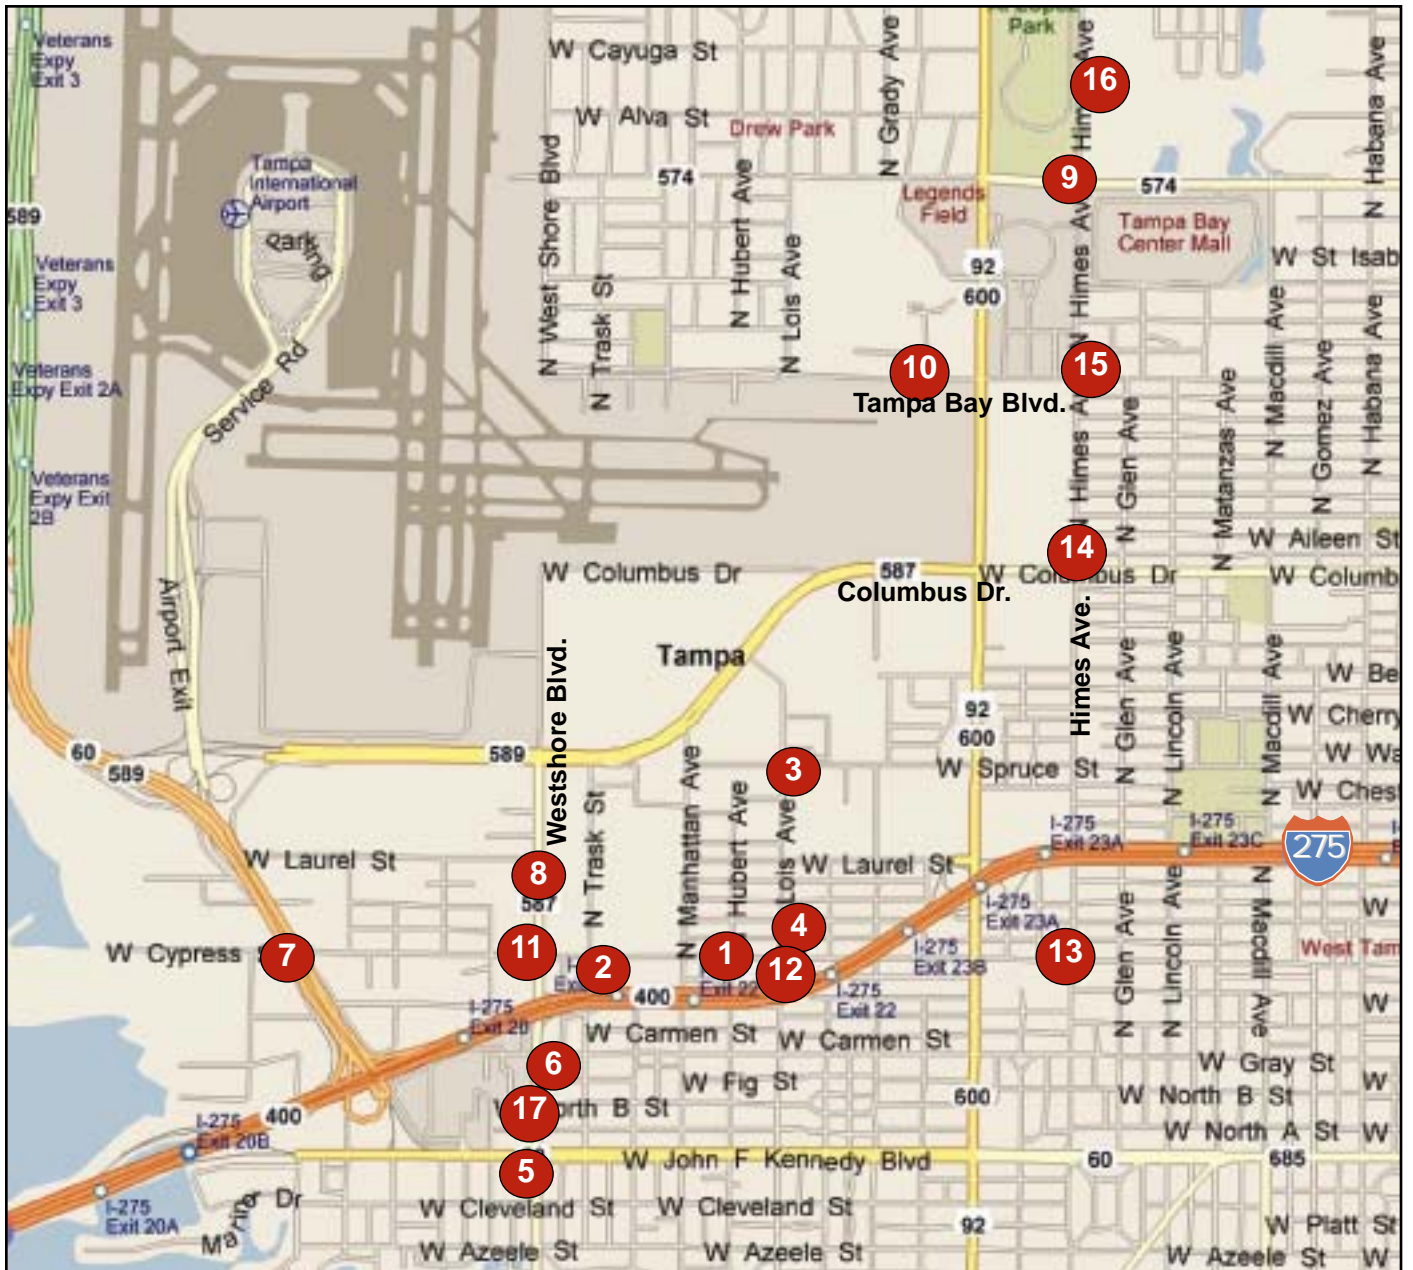

Signal Box Painting Program - Locations

Legend

- | | |
|--|--|
| 1. Cypress Street & Hubert Avenue | 10. Tampa Bay Boulevard and HCC Entrance |
| 2. Cypress Street & Trask Street | 11. Westshore Boulevard and Cypress Street |
| 3. Lois Avenue & Spruce Street | 12. Lois Avenue and Cypress Street |
| 4. Lois Avenue and Cypress Street | 13. Himes Avenue and Cypress Street |
| 5. Westshore Boulevard and Urban Center | 14. Himes Avenue and Columbus Avenue |
| 6. Westshore Boulevard and Gray Street | 15. Himes Avenue and Tampa Bay Boulevard |
| 7. Cypress Street and Frontage Road | 16. Himes Avenue and Tampa Bay Park |
| 8. Westshore Boulevard and Laurel Street | 17. Westshore Boulevard and North B Street |
| 9. Himes Avenue and Tampa Bay Center | |