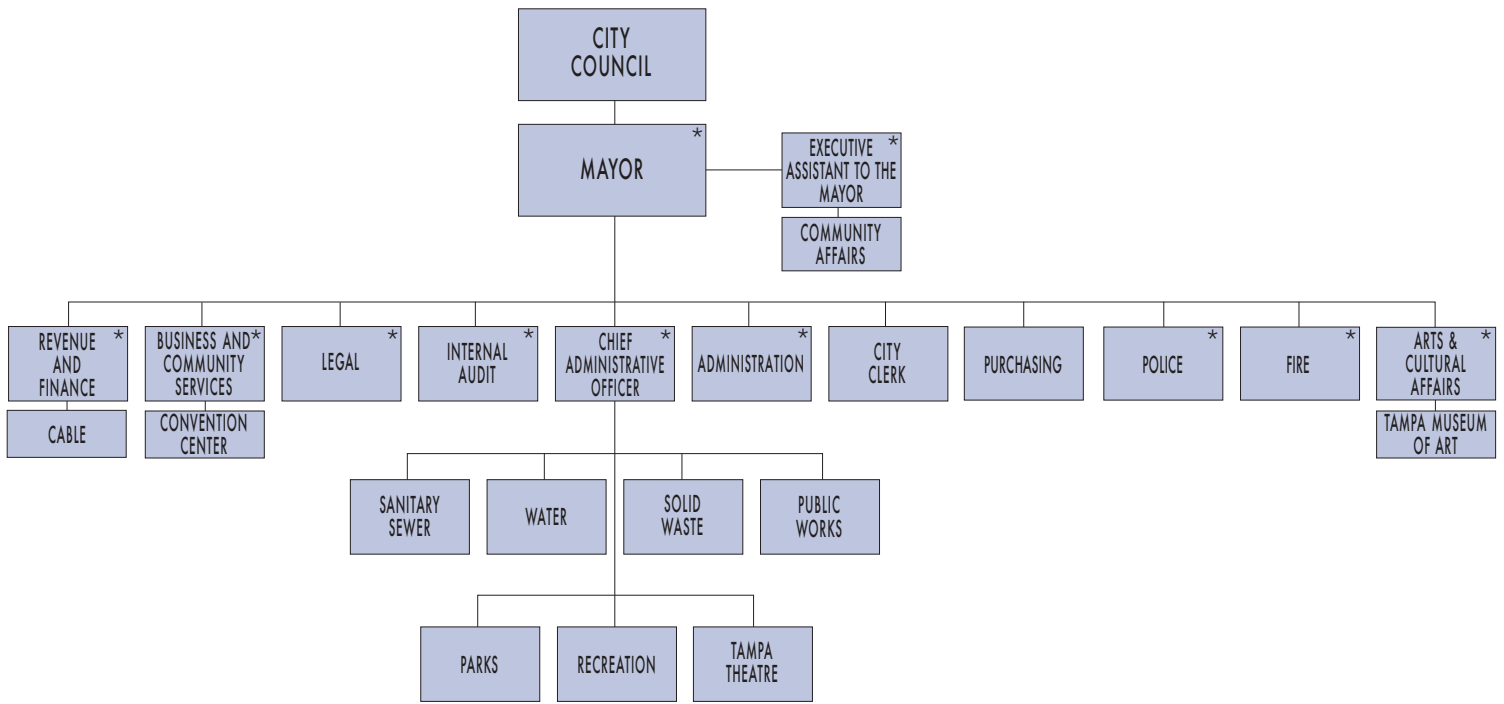

**DICK A. GRECO**  
Mayor, City of Tampa, Florida

## ORGANIZATIONAL CHART

\* INDICATES SENIOR STAFF

# TAMPA CITY COUNCIL

Districts One, Two and Three are at large districts, as they represent all of the City of Tampa. Districts Four, Five, Six and Seven are represented individually.

**CHARLIE MIRANDA**  
District 1 at Large  
Chairman

**ROSE V. FERLITA**  
District 2 at Large

**BOB BUCKHORN**  
District 3 at Large

**MARY C. ALVAREZ**  
District 6

**LINDA SAUL-SENA**  
District 4

**SHAWN HARRISON**  
District 7

**GWEN MILLER**  
District 5  
Chairman Pro-Tem