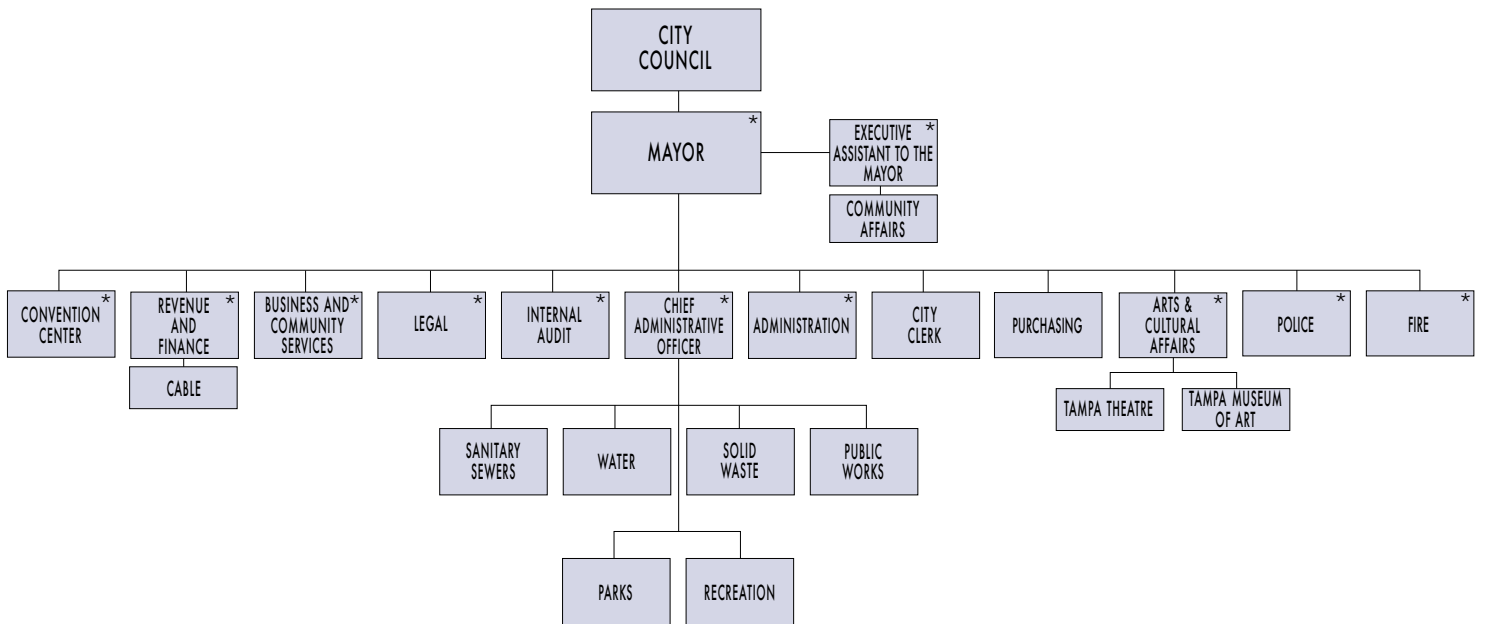

CITY OF TAMPA, FLORIDA

MAYOR DICK A. GRECO

ORGANIZATION CHART

* INDICATES SENIOR STAFF

TAMPA CITY COUNCIL

Districts One, Two and Three are at large districts, as they represent all of the City of Tampa. Districts Four, Five, Six and Seven are represented individually.

CHARLIE MIRANDA
District 1 at Large
Chairman

ROSE V. FERLITA
District 2 at Large

BOB BUCKHORN
District 3 at Large

MARY C. ALVAREZ
District 6

LINDA SAUL-SENA
District 4

SHAWN HARRISON
District 7

GWEN MILLER
District 5
Chairman Pro-Tem