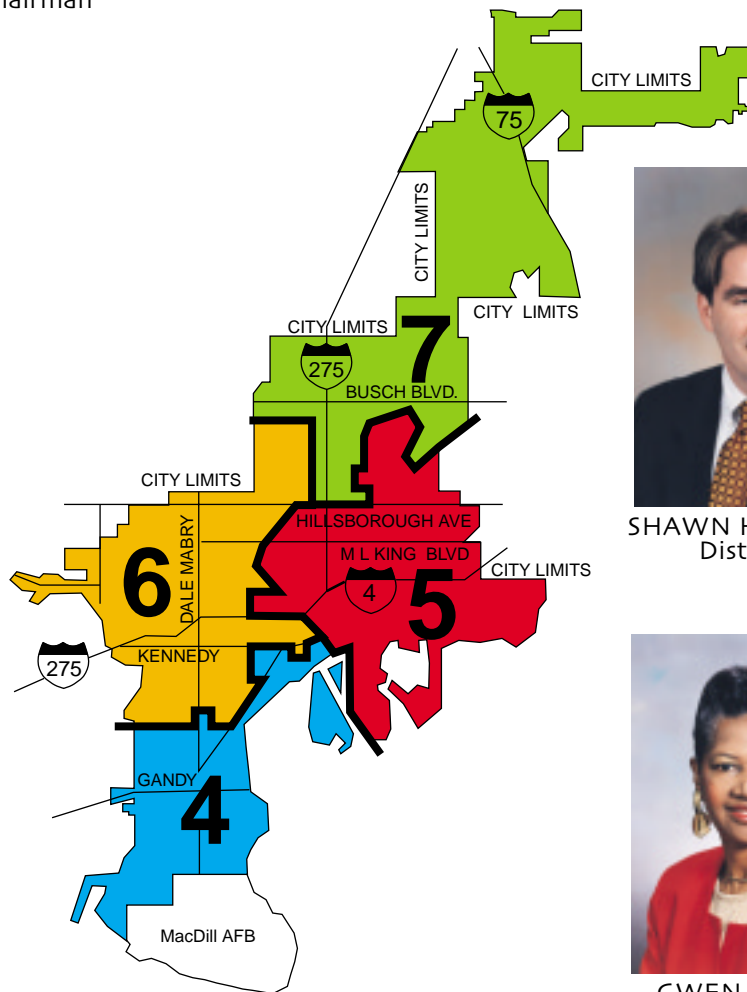

CITY OF TAMPA, FLORIDA

MAYOR DICK A. GRECO

ORGANIZATION CHART

* INDICATES SENIOR STAFF

TAMPA CITY COUNCIL

Districts One, Two and Three are at large districts, as they represent all of the City of Tampa. Districts Four, Five, Six and Seven are represented individually.

CHARLIE MIRANDA
District 1 at Large
Chairman

ROSE V. FERLITA
District 2 at Large

BOB BUCKHORN
District 3 at Large

MARY C. ALVAREZ
District 6

LINDA SAUL-SENA
District 4

SHAWN HARRISON
District 7

GWEN MILLER
District 5
Chairman Pro-Tem