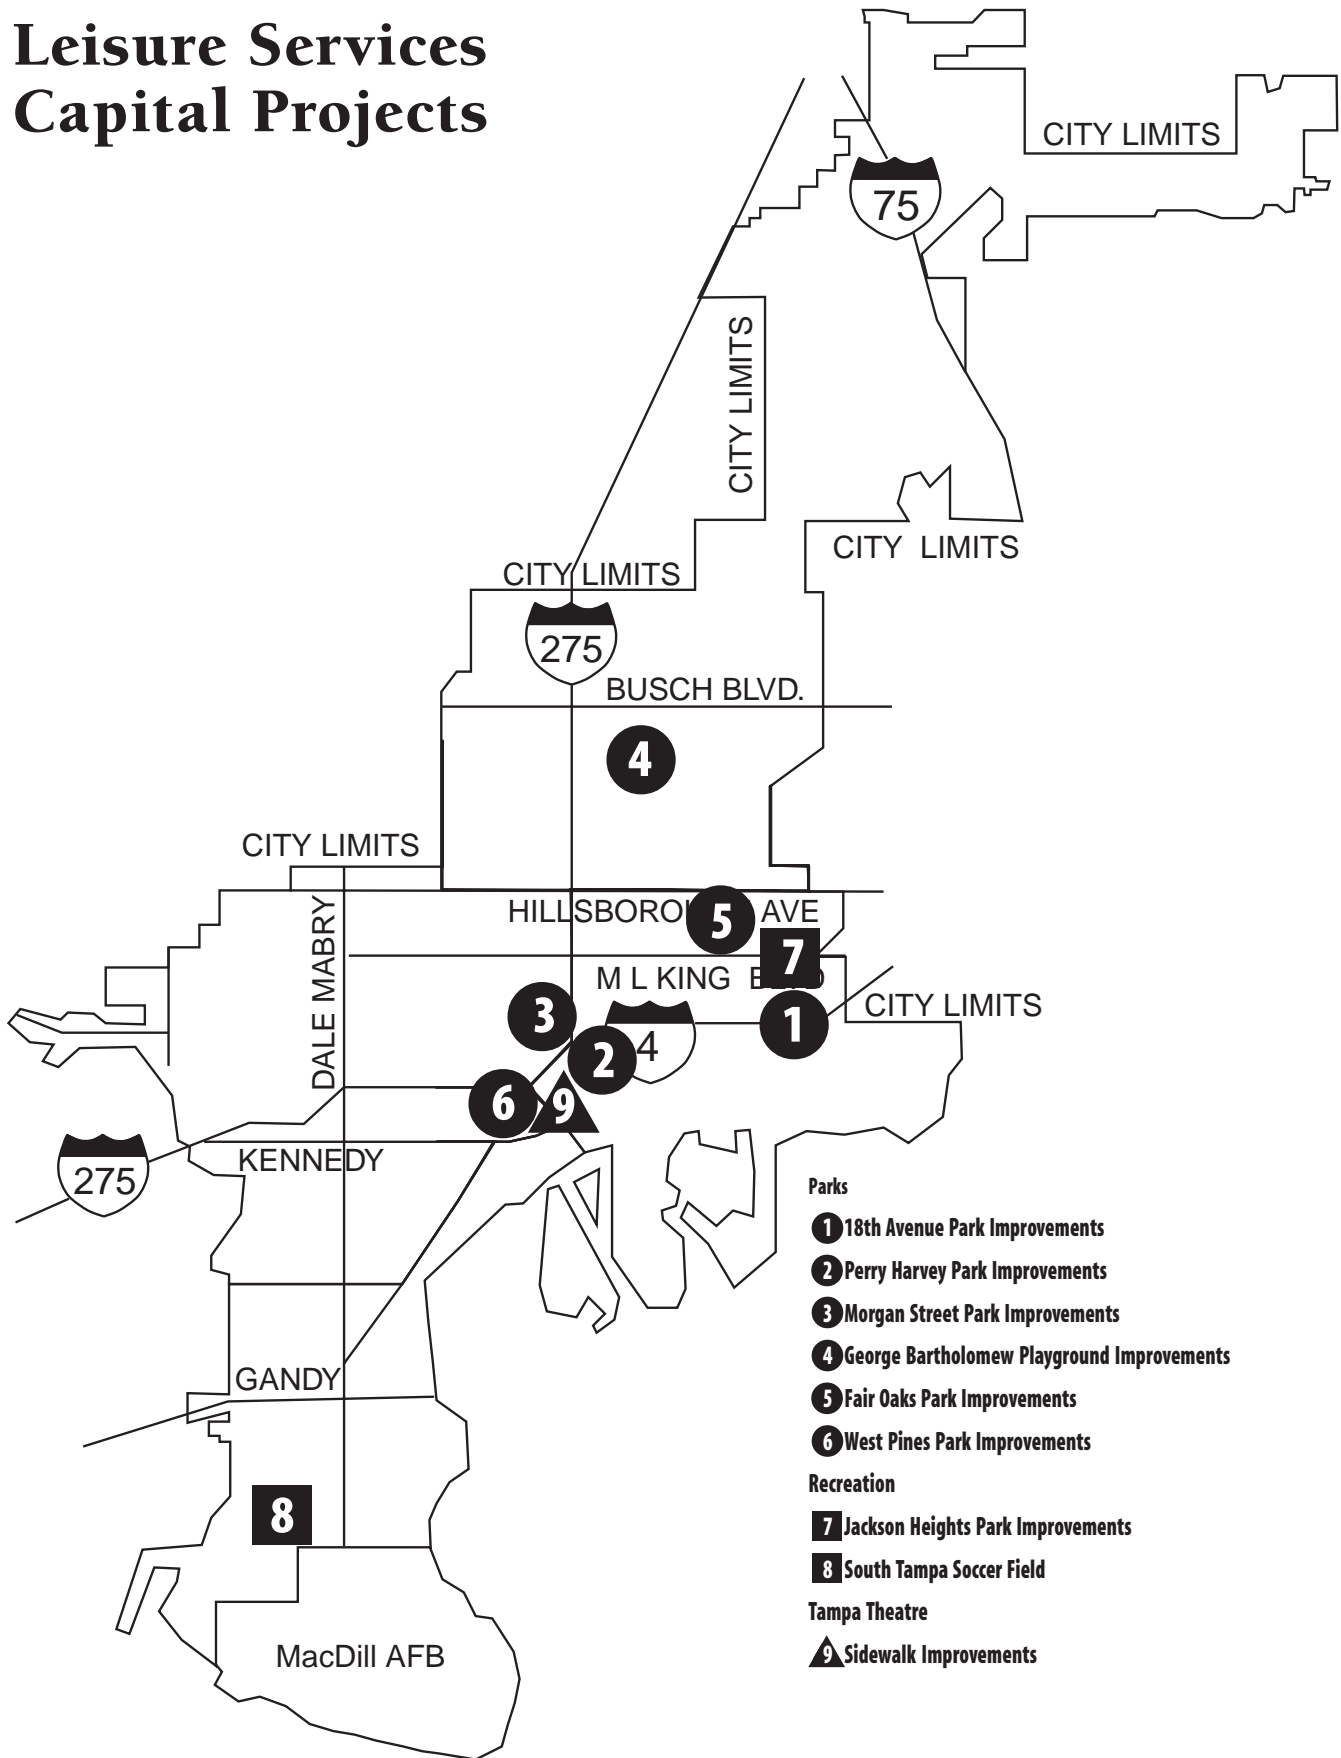

Leisure Services Capital Projects

- Parks**
- 1** 18th Avenue Park Improvements
 - 2** Perry Harvey Park Improvements
 - 3** Morgan Street Park Improvements
 - 4** George Bartholomew Playground Improvements
 - 5** Fair Oaks Park Improvements
 - 6** West Pines Park Improvements
- Recreation**
- 7** Jackson Heights Park Improvements
 - 8** South Tampa Soccer Field
- Tampa Theatre**
- 9** Sidewalk Improvements

Stormwater Capital Projects

Community Investment Tax Capital Projects

Transportation Capital Projects

Water and Sanitary Sewers Capital Projects