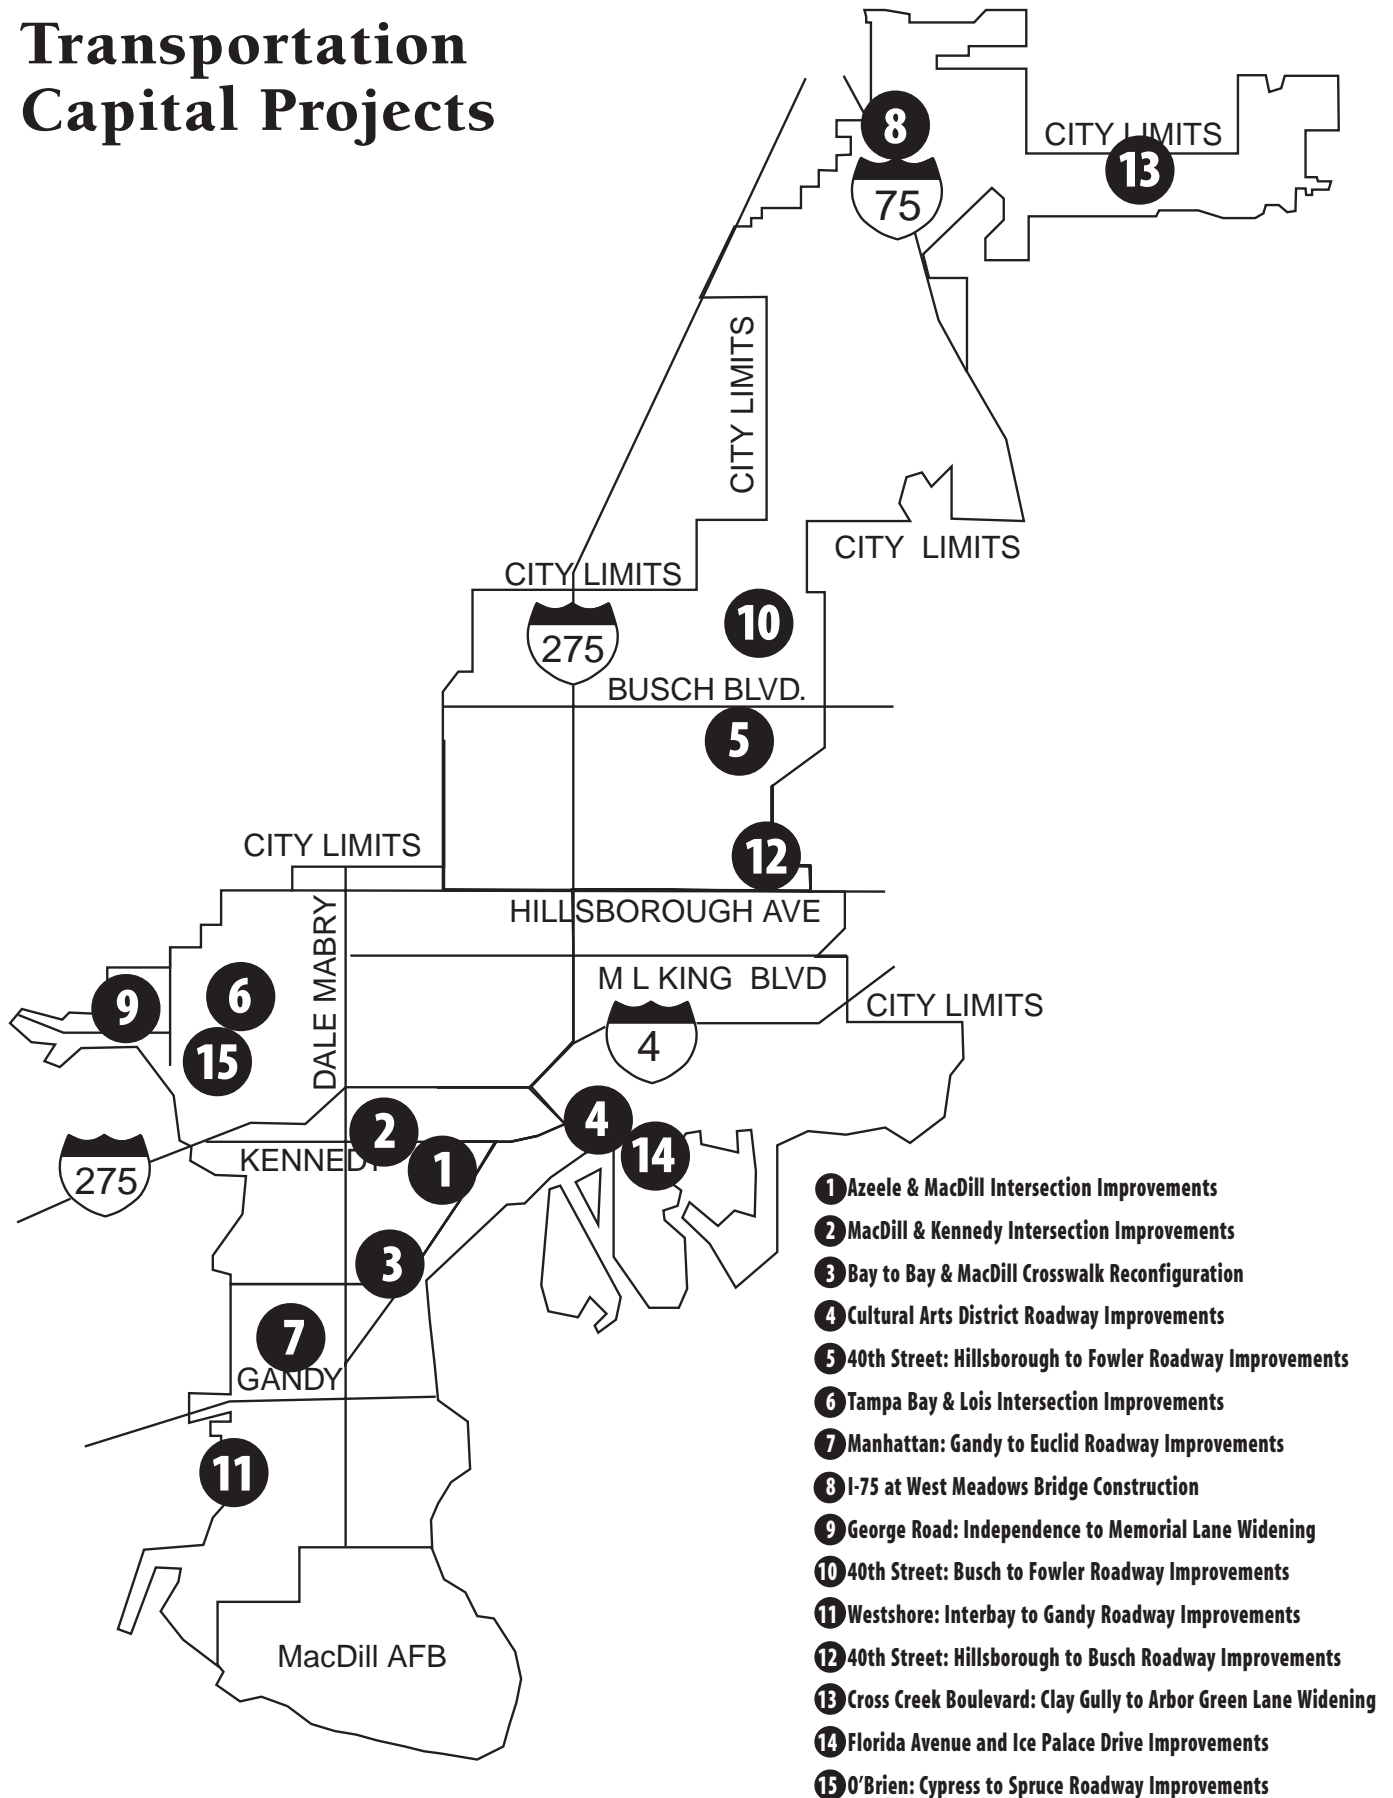

Leisure Services Capital Projects

- Parks**
- 1** 18th Avenue Park Improvements
 - 2** Perry Harvey Park Improvements
 - 3** Morgan Street Park Improvements
 - 4** George Bartholomew Playground Improvements
 - 5** Fair Oaks Park Improvements
 - 6** West Pines Park Improvements
- Recreation**
- 7** Jackson Heights Park Improvements
 - 8** South Tampa Soccer Field
- Tampa Theatre**
- 9** Sidewalk Improvements

Stormwater Capital Projects

Community Investment Tax Capital Projects

Transportation Capital Projects

Water and Sanitary Sewers Capital Projects