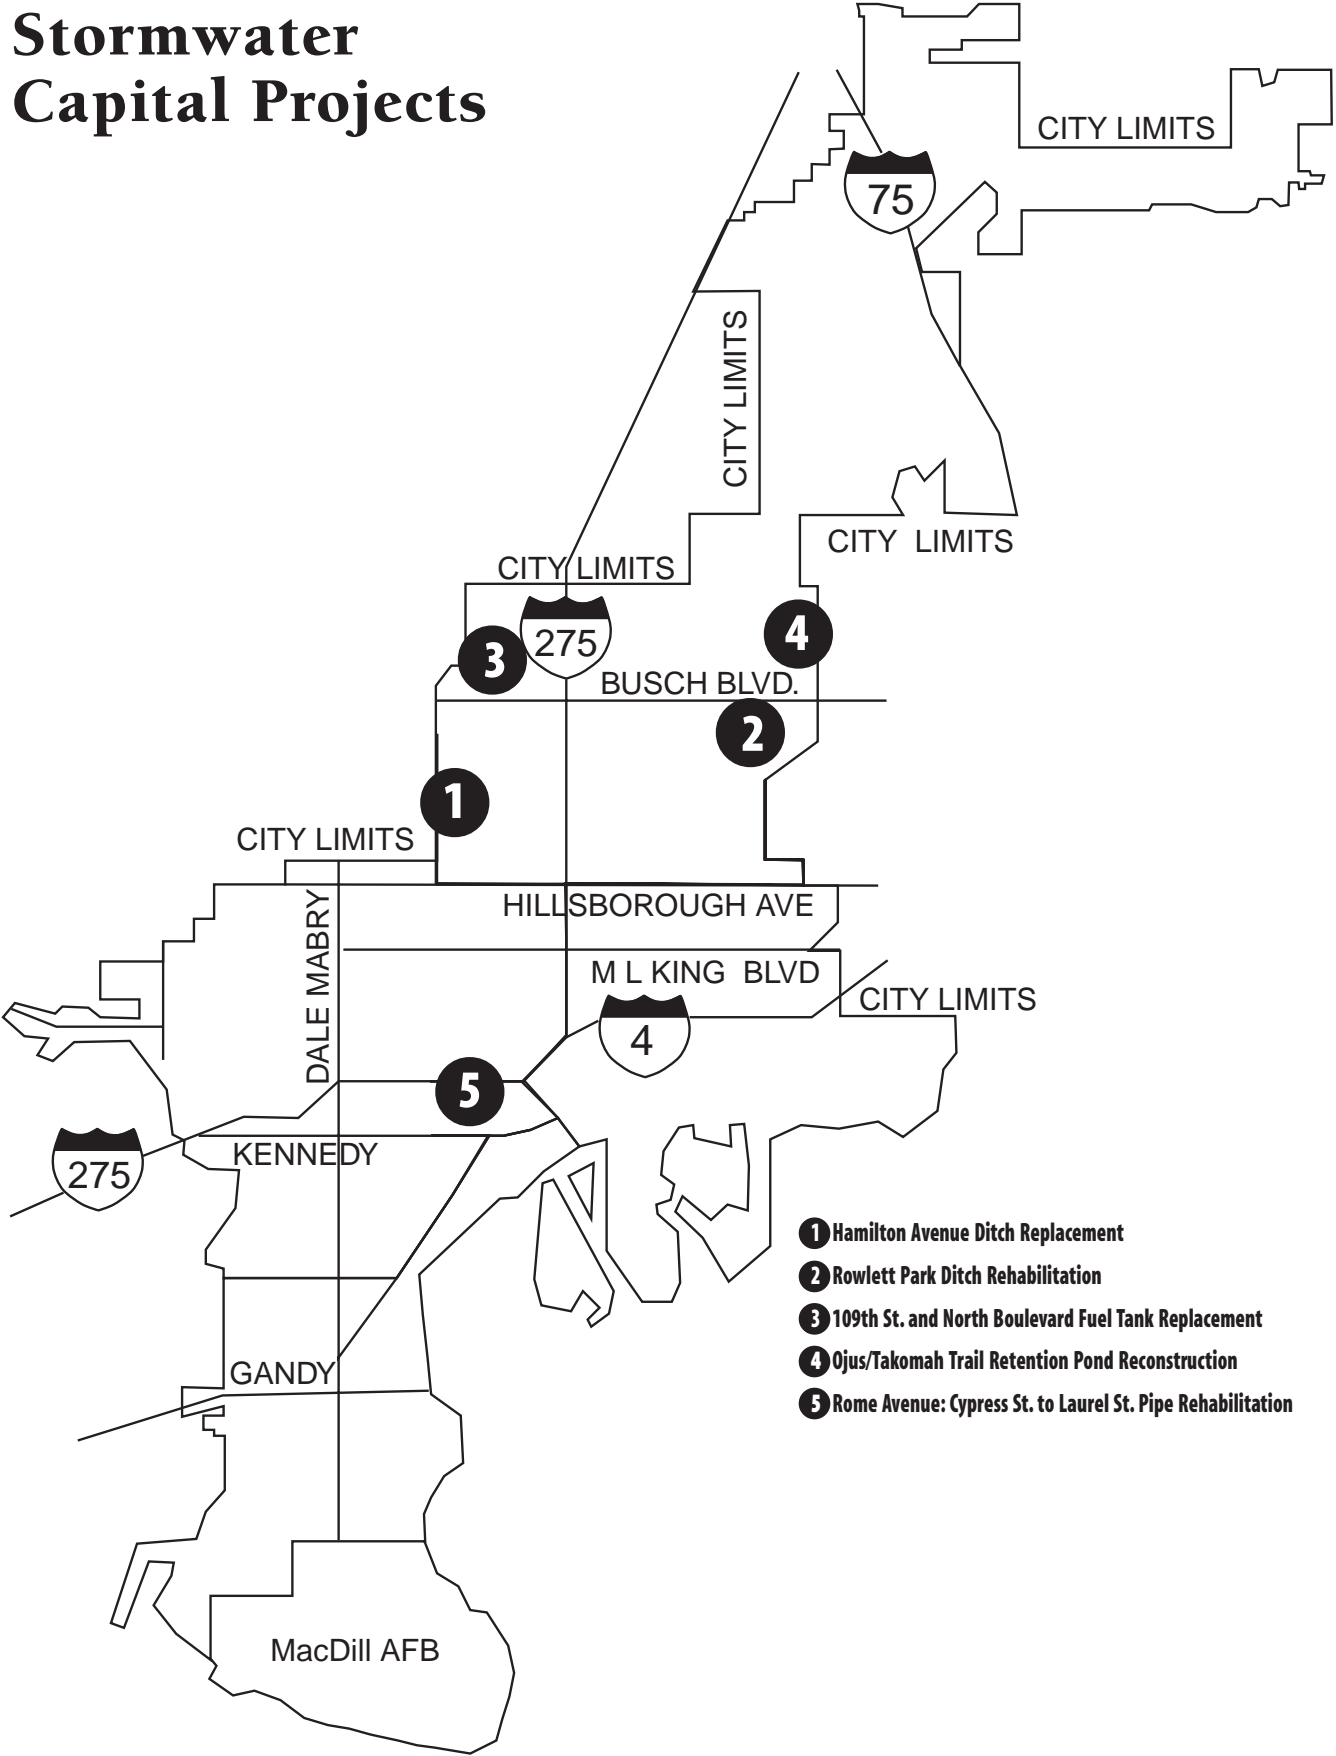

Leisure Services Capital Projects

- Parks**
- 1** 18th Avenue Park Improvements
 - 2** Perry Harvey Park Improvements
 - 3** Morgan Street Park Improvements
 - 4** George Bartholomew Playground Improvements
 - 5** Fair Oaks Park Improvements
 - 6** West Pines Park Improvements
- Recreation**
- 7** Jackson Heights Park Improvements
 - 8** South Tampa Soccer Field
- Tampa Theatre**
- 9** Sidewalk Improvements

Stormwater Capital Projects

Community Investment Tax Capital Projects

Transportation Capital Projects

Water and Sanitary Sewers Capital Projects