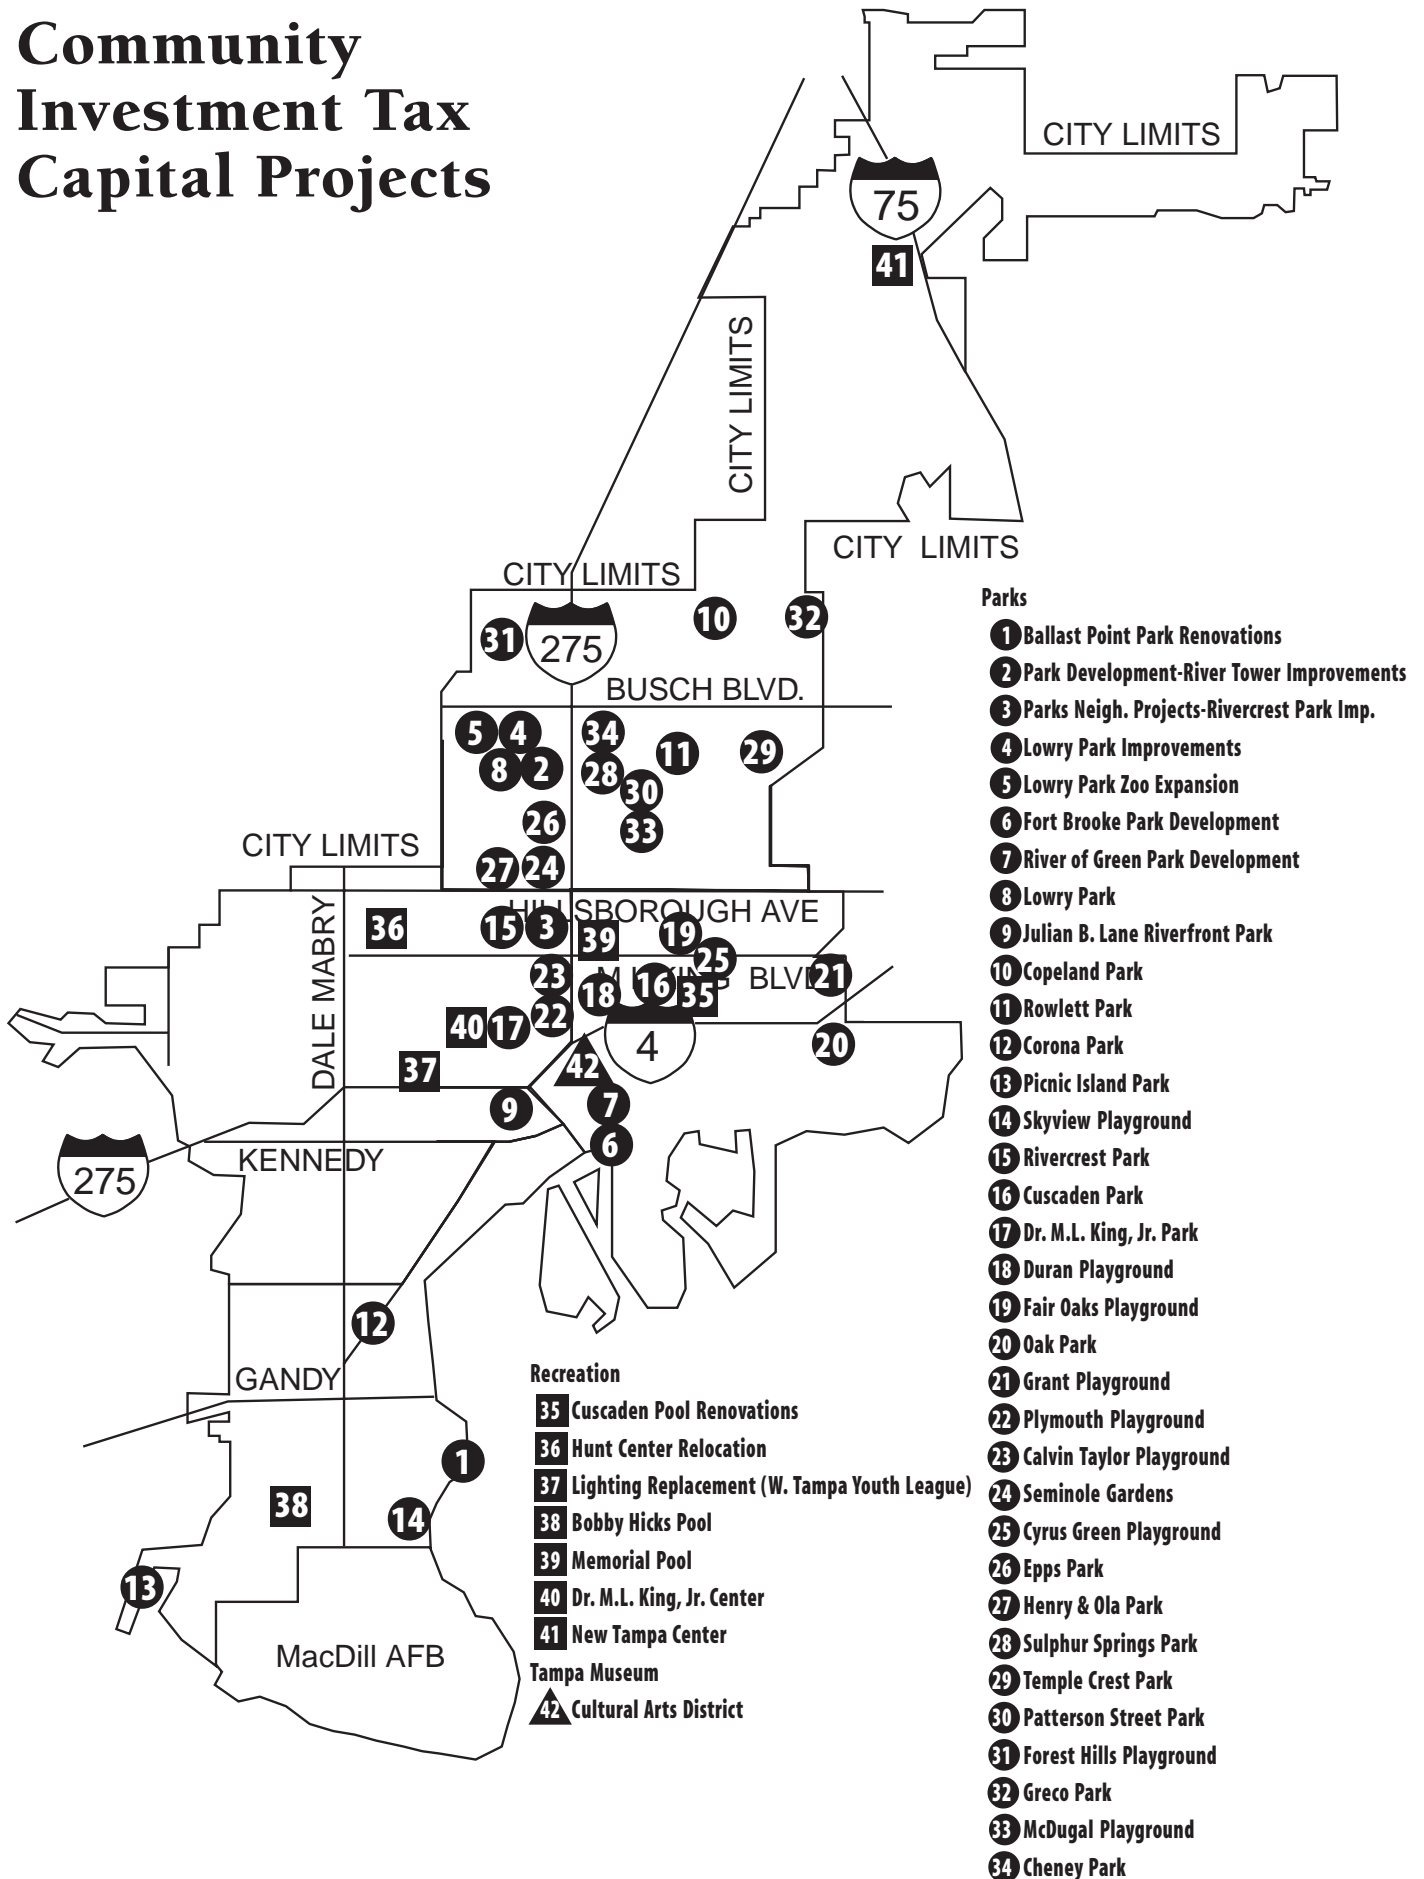

Leisure Services Capital Projects

- Parks**
- 1** 18th Avenue Park Improvements
 - 2** Perry Harvey Park Improvements
 - 3** Morgan Street Park Improvements
 - 4** George Bartholomew Playground Improvements
 - 5** Fair Oaks Park Improvements
 - 6** West Pines Park Improvements
- Recreation**
- 7** Jackson Heights Park Improvements
 - 8** South Tampa Soccer Field
- Tampa Theatre**
- 9** Sidewalk Improvements

Stormwater Capital Projects

Community Investment Tax Capital Projects

Transportation Capital Projects

Water and Sanitary Sewers Capital Projects