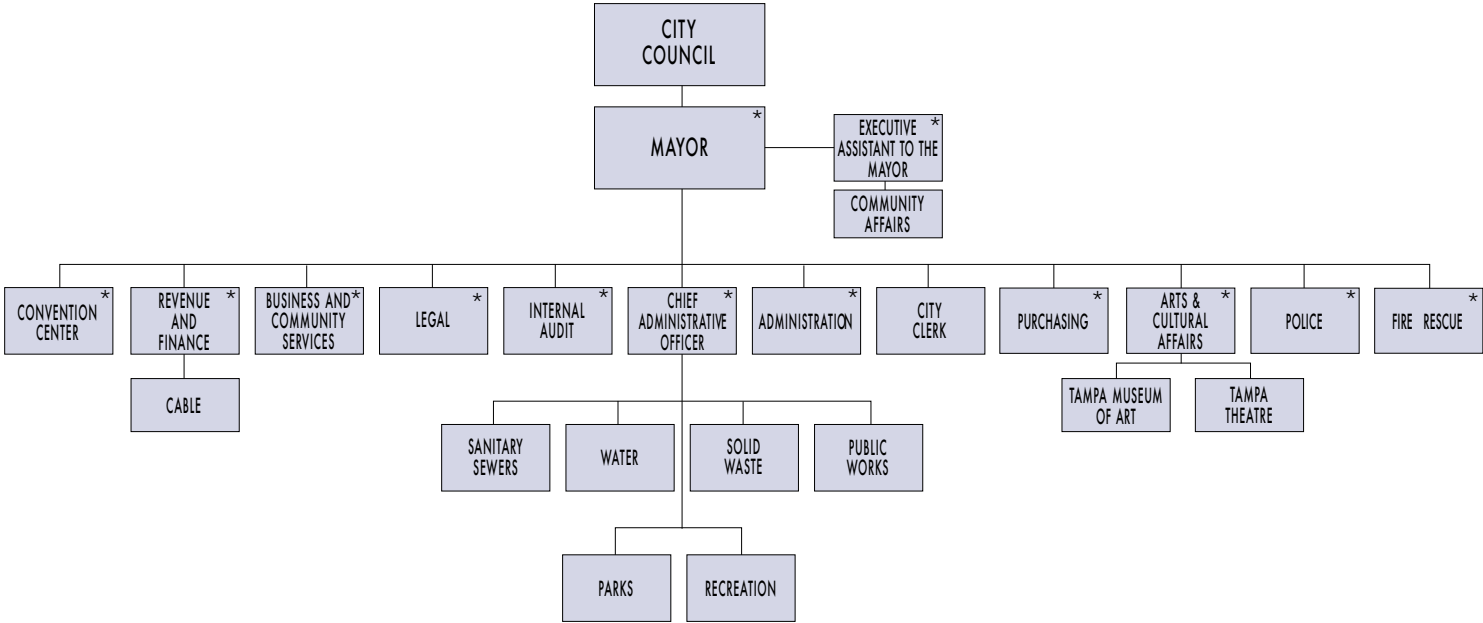

CITY OF TAMPA, FLORIDA

MAYOR DICK A. GRECO

ORGANIZATION CHART

* INDICATES SENIOR STAFF

TAMPA CITY COUNCIL

Districts One, Two and Three are at large districts, as they represent all of the City of Tampa. Districts Four, Five, Six and Seven are represented individually.

CHARLIE MIRANDA
District 1 at Large
Chairman

ROSE V. FERLITA
District 2 at Large

BOB BUCKHORN
District 3 at Large

MARY C. ALVAREZ
District 6

LINDA SAUL-SENA
District 4

SHAWN HARRISON
District 7

GWEN MILLER
District 5
Chairman Pro-Tem