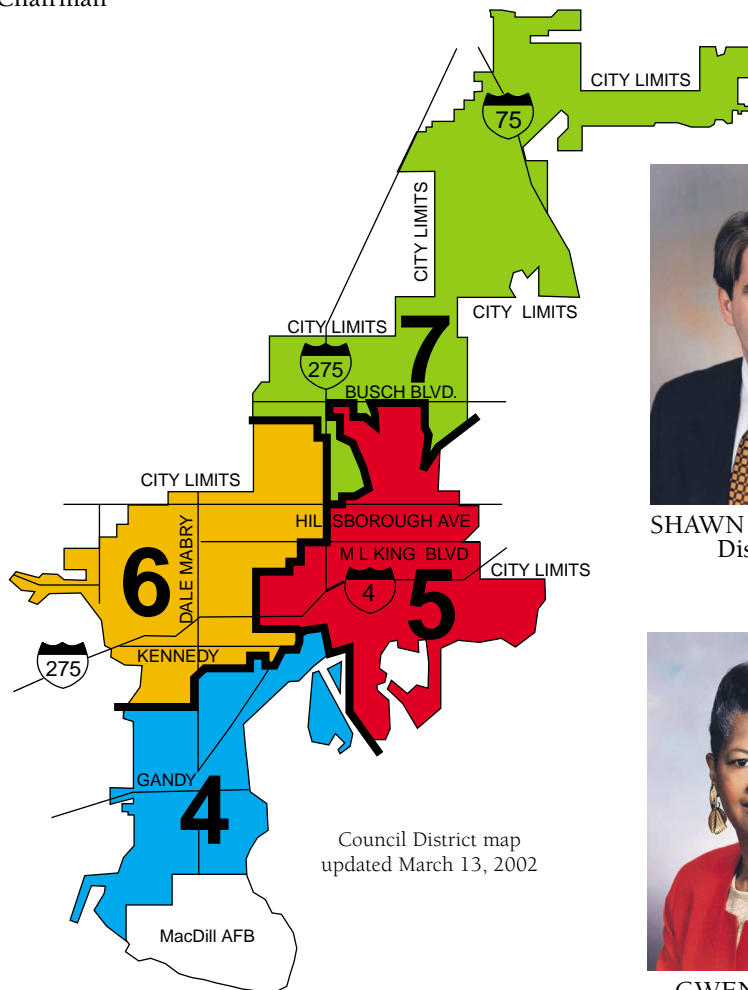

CITY OF TAMPA, FLORIDA

MAYOR DICK A. GRECO

ORGANIZATION CHART

* INDICATES SENIOR STAFF

TAMPA CITY COUNCIL

Districts One, Two and Three are at large districts, as they represent all of the City of Tampa. Districts Four, Five, Six and Seven are represented individually.

CHARLIE MIRANDA
District 1 at Large
Chairman

ROSE V. FERLITA
District 2 at Large

BOB BUCKHORN
District 3 at Large

MARY C. ALVAREZ
District 6

LINDA SAUL-SENA
District 4

SHAWN HARRISON
District 7

GWEN MILLER
District 5
Chairman Pro-Tem