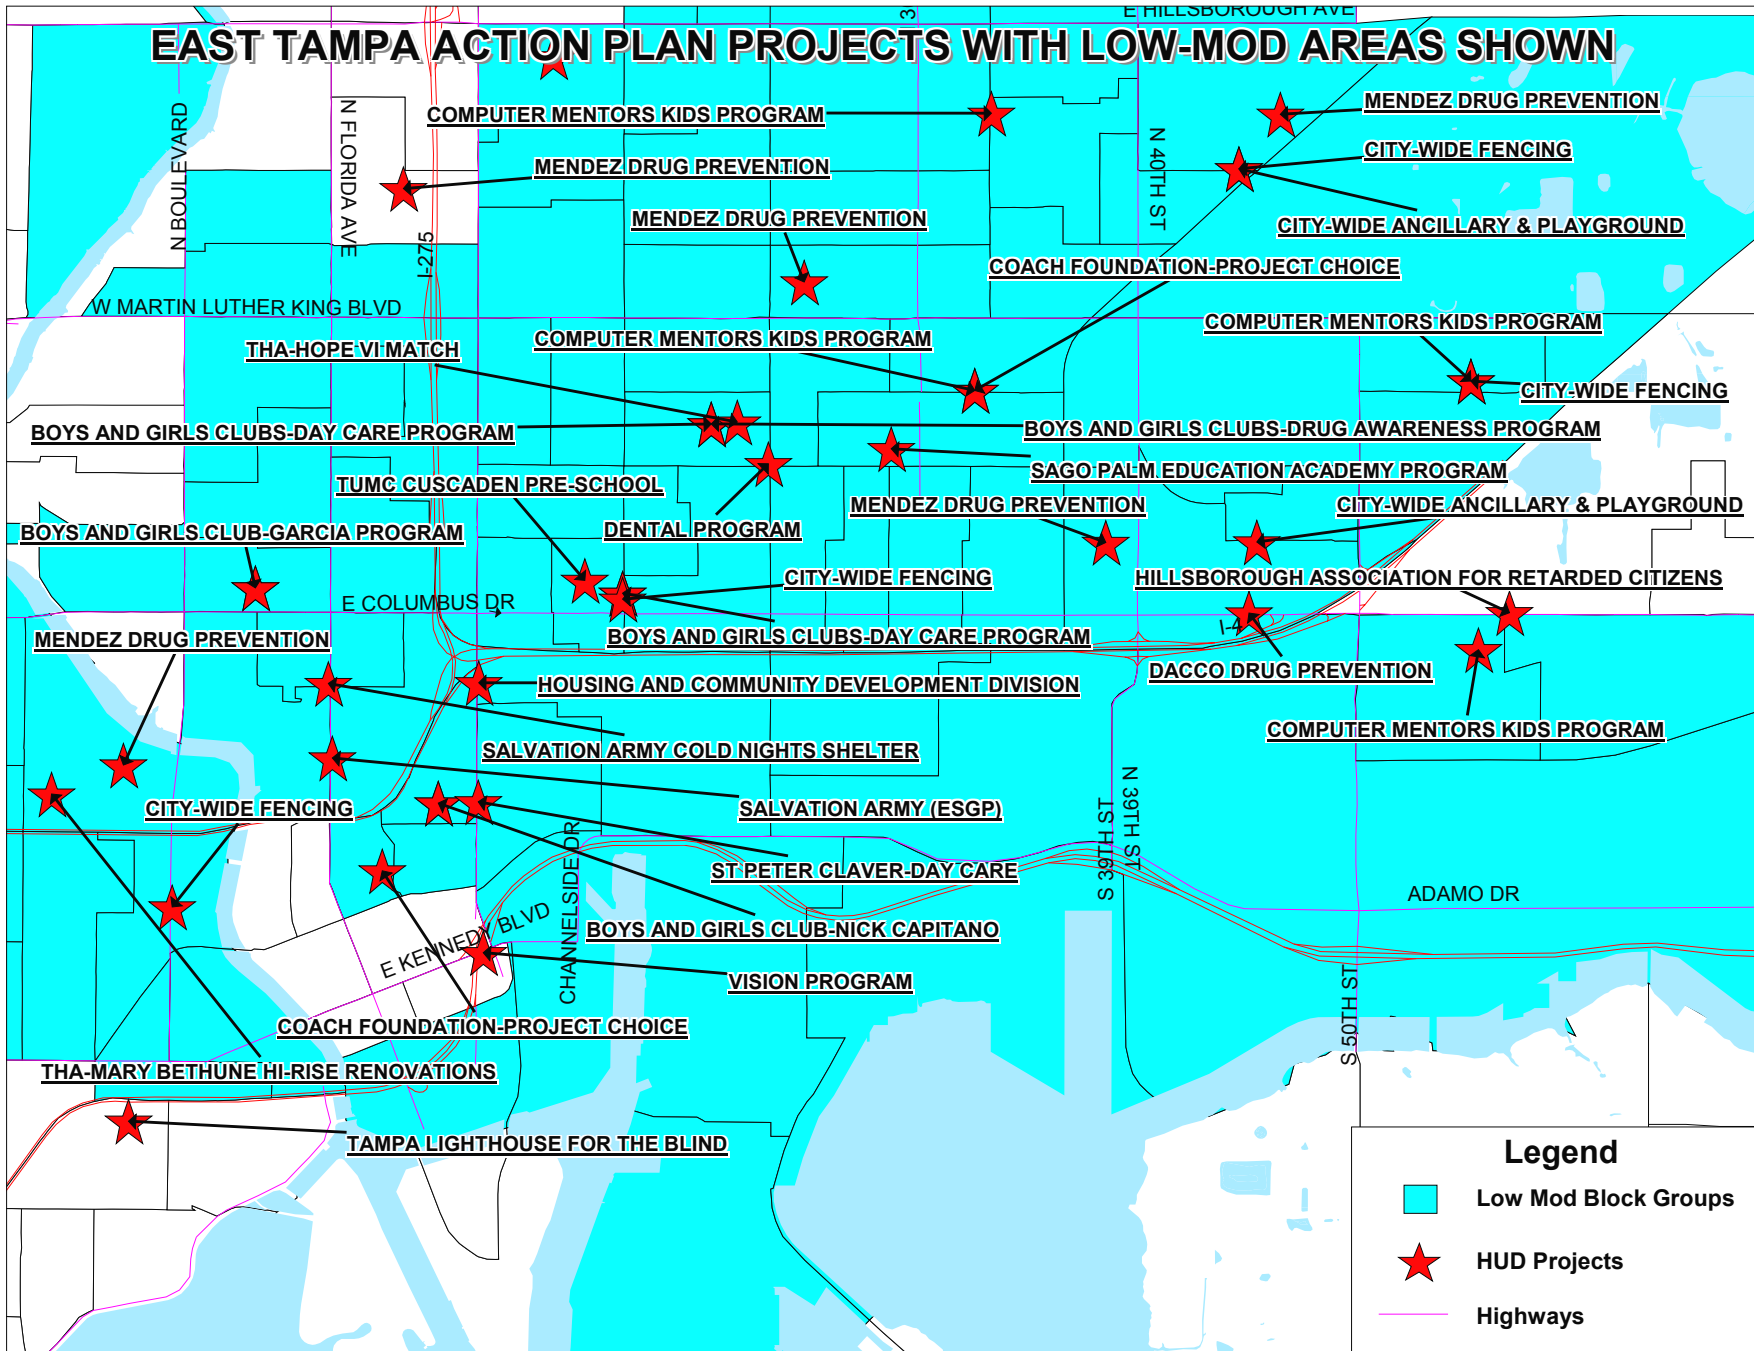

# NORTH TAMPA ACTION PLAN PROJECTS WITH LOW-MOD AREAS SHOWN

# EAST TAMPA ACTION PLAN PROJECTS WITH LOW-MOD AREAS SHOWN

# WEST TAMPA ACTION PLAN PROJECTS WITH LOW-MOD AREAS SHOWN

**Legend**

- Low Mod Block Groups
- HUD Projects
- Highways

# SOUTH TAMPA ACTION PLAN PROJECTS WITH LOW-MOD AREAS SHOWN