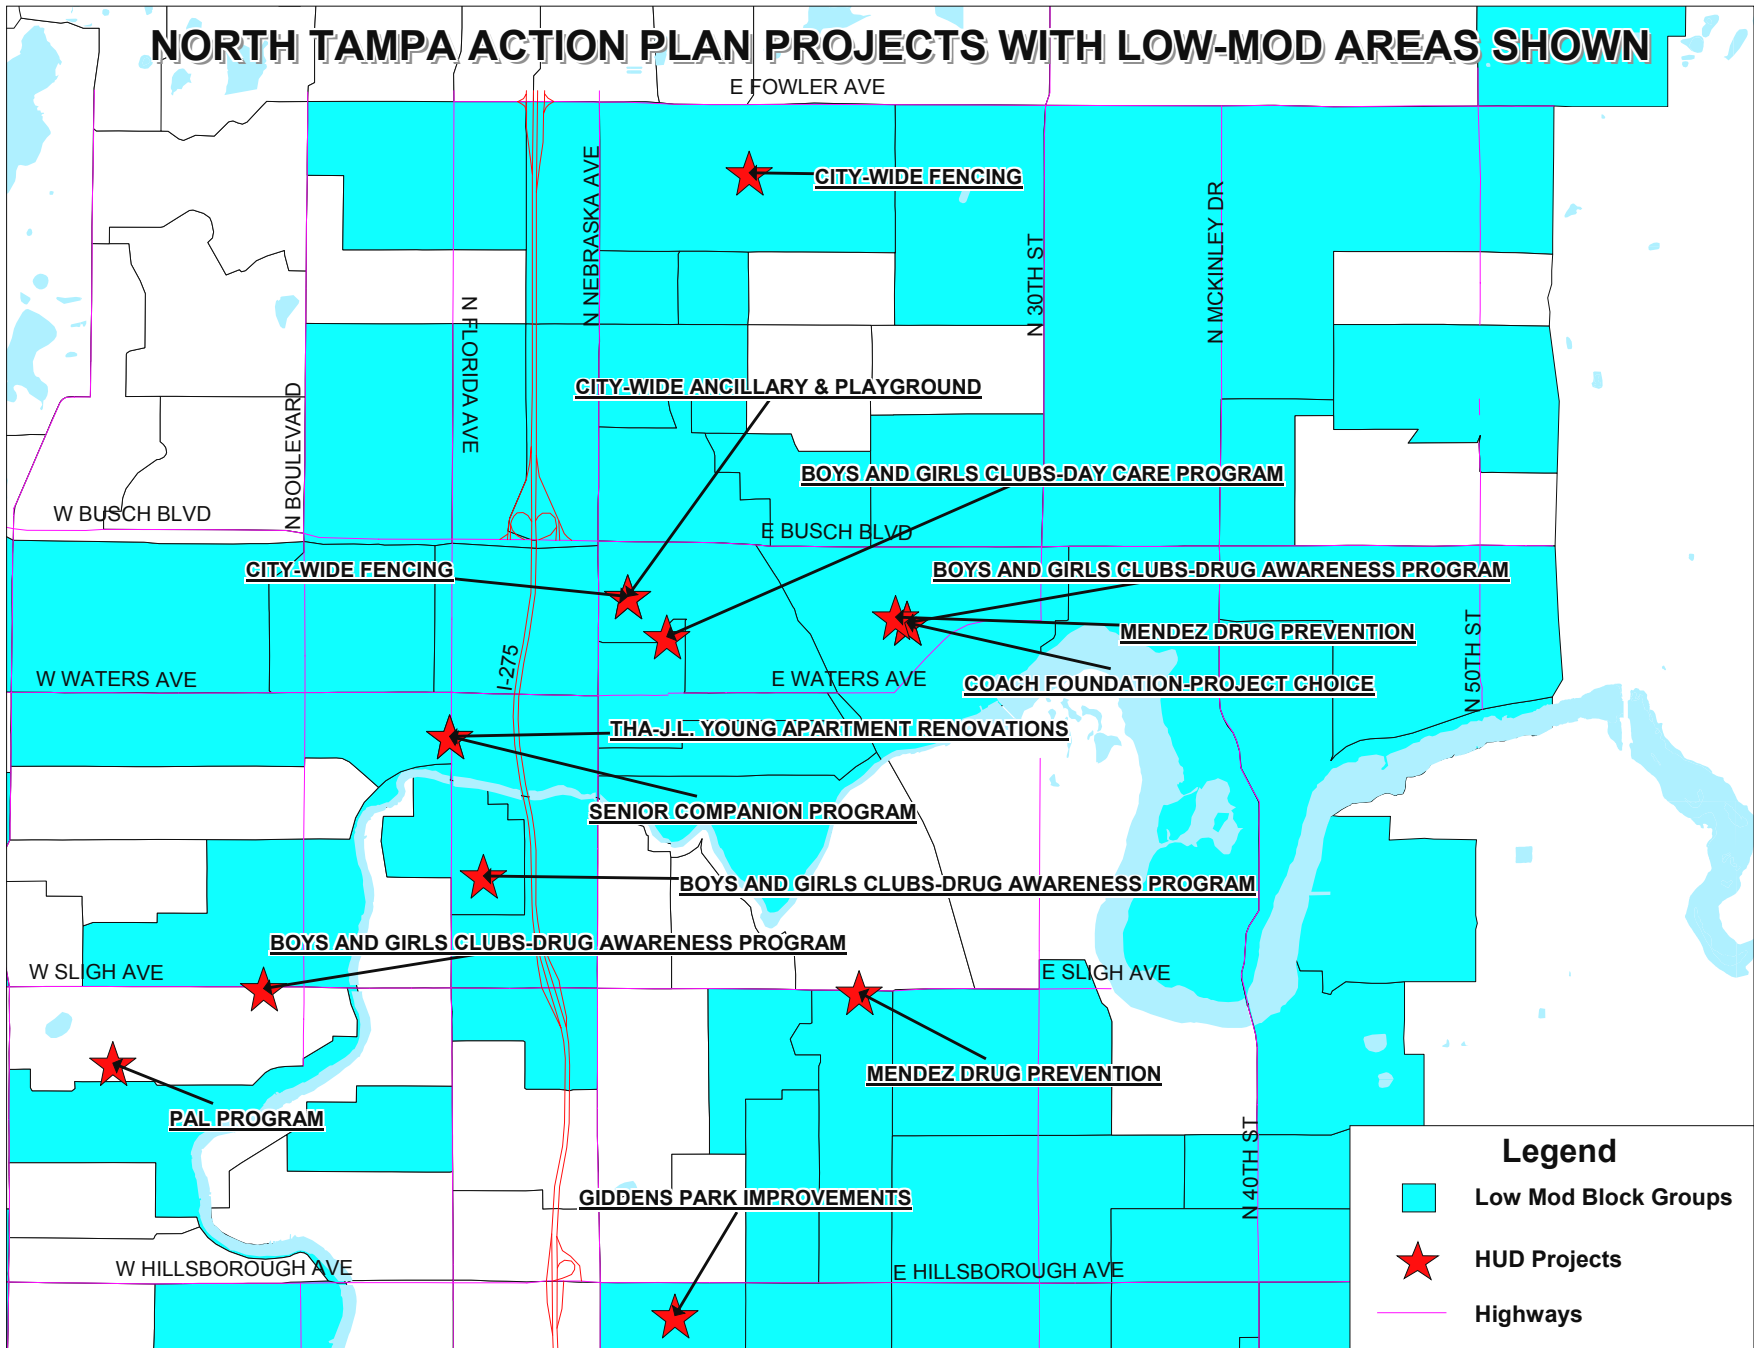

# NORTH TAMPA ACTION PLAN PROJECTS WITH LOW-MOD AREAS SHOWN

# EAST TAMPA ACTION PLAN PROJECTS WITH LOW-MOD AREAS SHOWN

# WEST TAMPA ACTION PLAN PROJECTS WITH LOW-MOD AREAS SHOWN

**Legend**

- Low Mod Block Groups
- HUD Projects
- Highways

# SOUTH TAMPA ACTION PLAN PROJECTS WITH LOW-MOD AREAS SHOWN