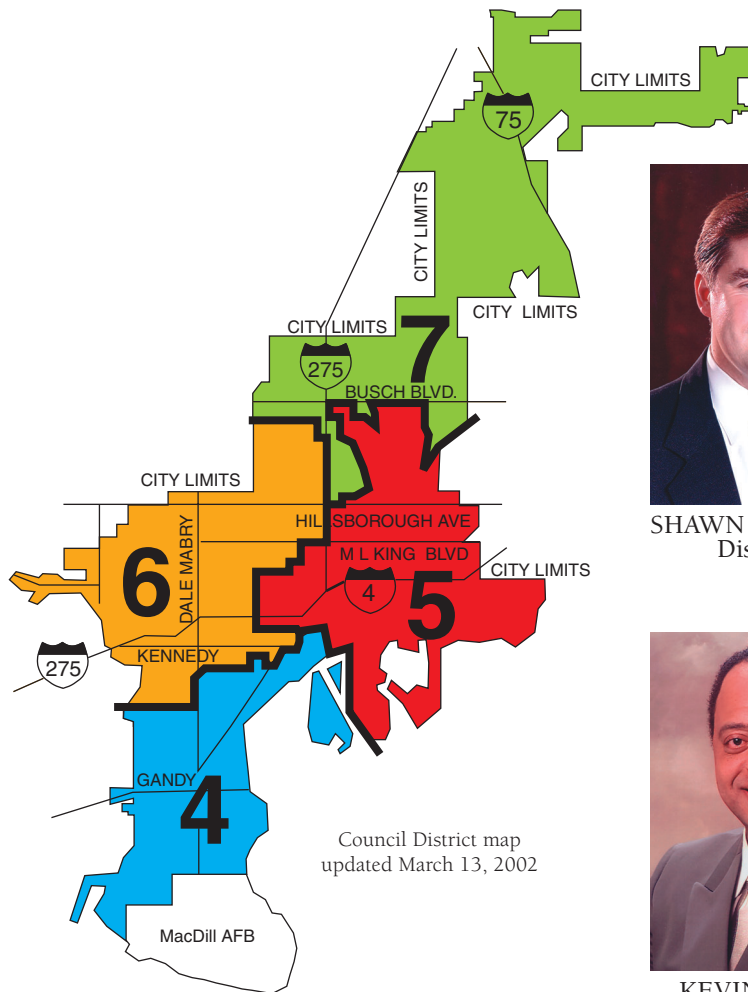

CITY OF TAMPA, FLORIDA

MAYOR PAM IORIO

ORGANIZATION CHART

TAMPA CITY COUNCIL

Districts One, Two and Three are at large districts, as they represent all of the City of Tampa. Districts Four, Five, Six and Seven are represented individually.

GWEN MILLER
District 1 at Large
Chairman Pro-Tem

ROSE V. FERLITA
District 2 at Large

LINDA SAUL-SENA
District 3 at Large
Chair

MARY C. ALVAREZ
District 6

JOHN DINGFELDER
District 4

SHAWN HARRISON
District 7

KEVIN WHITE
District 5