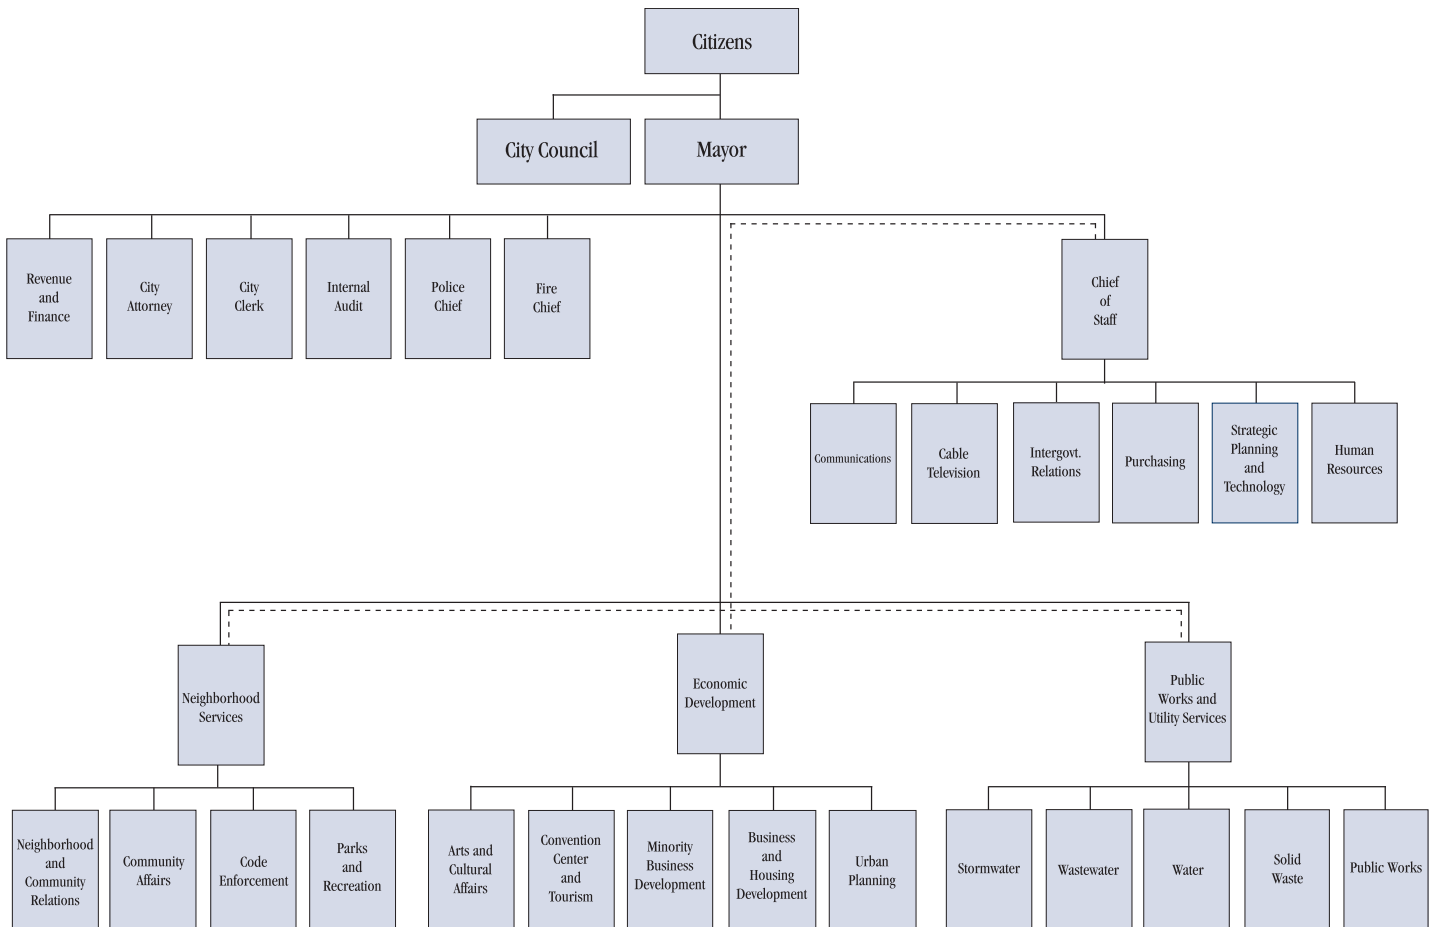

CITY OF TAMPA, FLORIDA

MAYOR PAM IORIO

ORGANIZATION CHART

TAMPA CITY COUNCIL

Districts One, Two and Three are at large districts, as they represent all of the City of Tampa. Districts Four, Five, Six and Seven are represented individually.

GWEN MILLER
District 1 at Large
Chairman Pro-Tem

ROSE V. FERLITA
District 2 at Large

LINDA SAUL-SENA
District 3 at Large
Chair

MARY C. ALVAREZ
District 6

JOHN DINGFELDER
District 4

SHAWN HARRISON
District 7

KEVIN WHITE
District 5