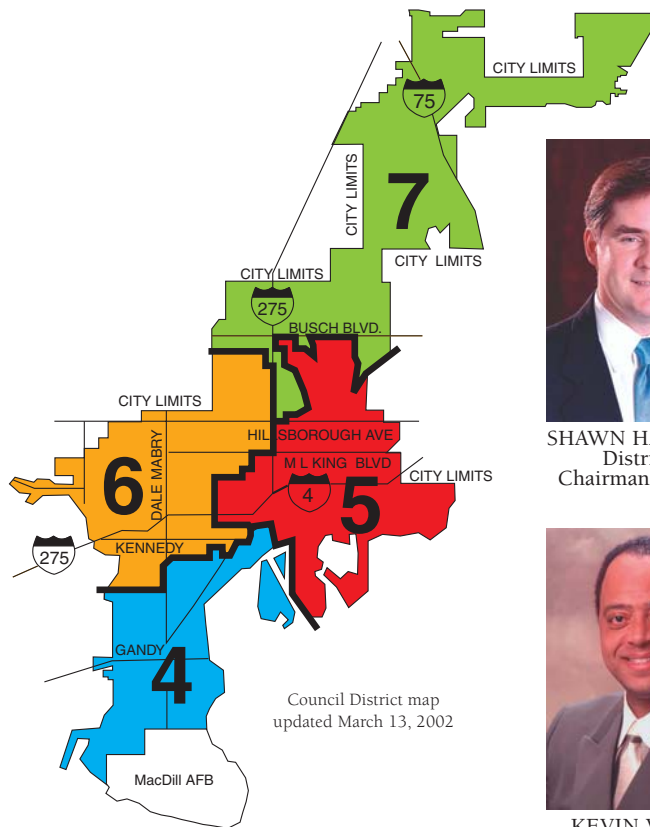

# City Council

**GWEN MILLER**  
District 1 at Large  
Chairman

**ROSE V. FERLITA**  
District 2 at Large

**LINDA SAUL-SENA**  
District 3 at Large

**MARY C. ALVAREZ**  
District 6

**JOHN DINGFELDER**  
District 4

**SHAWN HARRISON**  
District 7  
Chairman Pro-Tem

**KEVIN WHITE**  
District 5

Districts One, Two and Three are at large districts, as they represent all of the City of Tampa.  
Districts Four, Five, Six and Seven are represented individually.