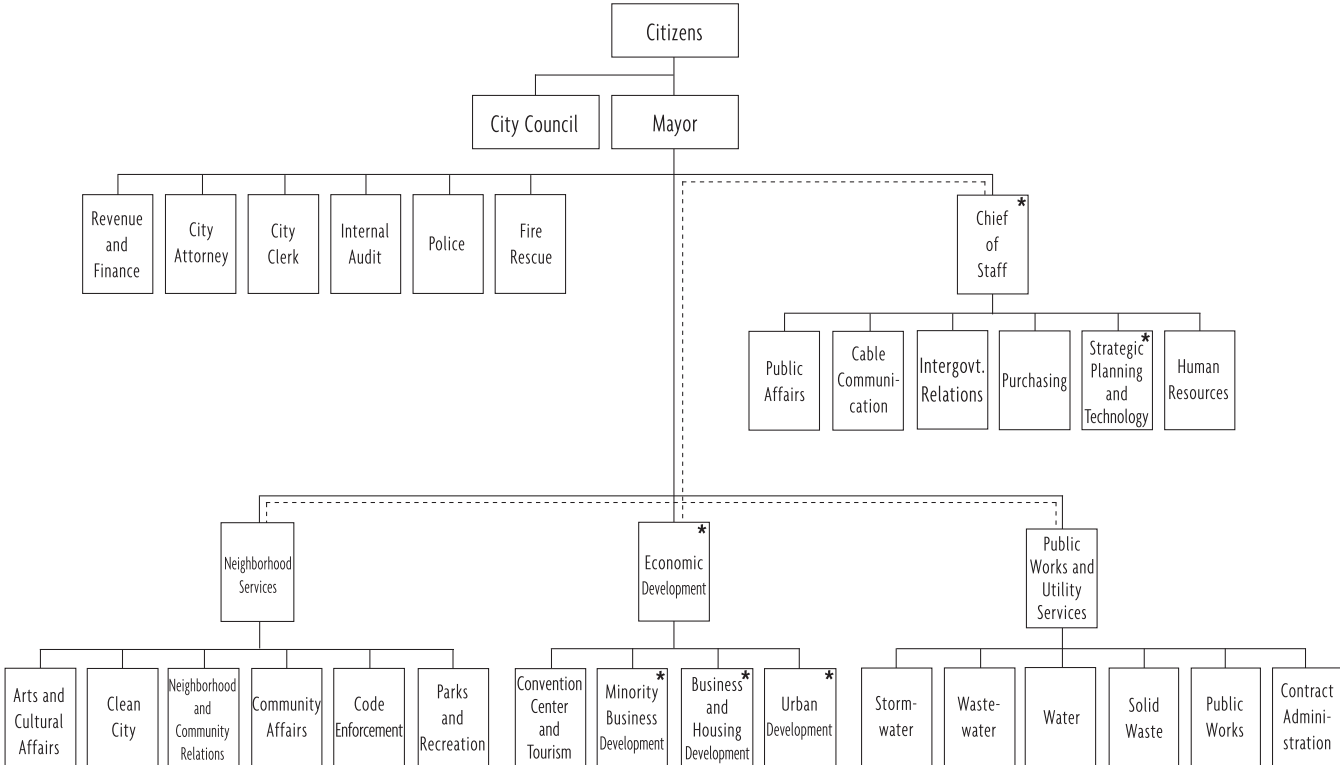

# A Commitment to the Basics

# Organization

MAYOR PAM IORIO

\* Does not reflect the impact of the July, 2006 reorganization. For details see the back of the introduction page.

**SHAWN HARRISON**  
District 7  
Chairman Pro-Tem

**KEVIN WHITE**  
District 5

Districts One, Two and Three are at large districts, as they represent all of the City of Tampa.  
Districts Four, Five, Six and Seven are represented individually.