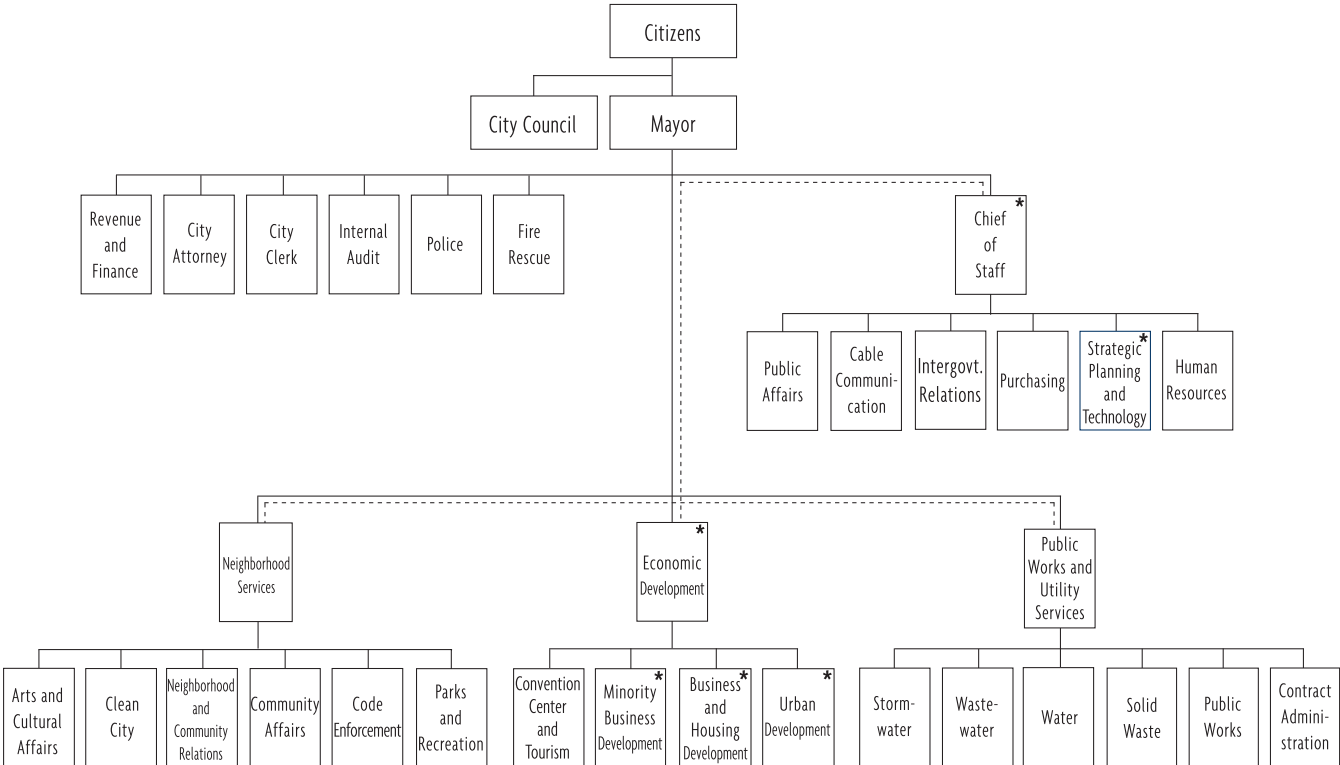

A Commitment to the Basics

Organization

MAYOR PAM IORIO

* Does not reflect the impact of the July, 2006 reorganization. For details see the back of the introduction page.

City Council

GWEN MILLER
District 1 at Large
Chairman

ROSE V. FERLITA
District 2 at Large

LINDA SAUL-SENA
District 3 at Large

MARY C. ALVAREZ
District 6

JOHN DINGFELDER
District 4

SHAWN HARRISON
District 7
Chairman Pro-Tem

KEVIN WHITE
District 5

Districts One, Two and Three are at large districts, as they represent all of the City of Tampa.
Districts Four, Five, Six and Seven are represented individually.