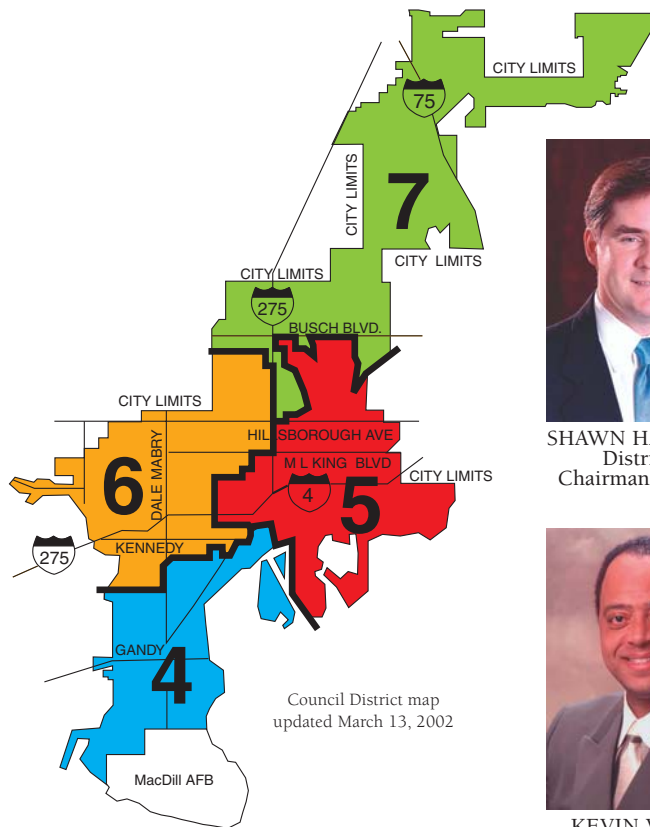

A Commitment to the Basics

Organization

MAYOR PAM IORIO

* Does not reflect the impact of the July, 2006 reorganization. For details see the back of the introduction page.

City Council

GWEN MILLER
District 1 at Large
Chairman

ROSE V. FERLITA
District 2 at Large

LINDA SAUL-SENA
District 3 at Large

MARY C. ALVAREZ
District 6

JOHN DINGFELDER
District 4

SHAWN HARRISON
District 7
Chairman Pro-Tem

KEVIN WHITE
District 5

Districts One, Two and Three are at large districts, as they represent all of the City of Tampa.
Districts Four, Five, Six and Seven are represented individually.