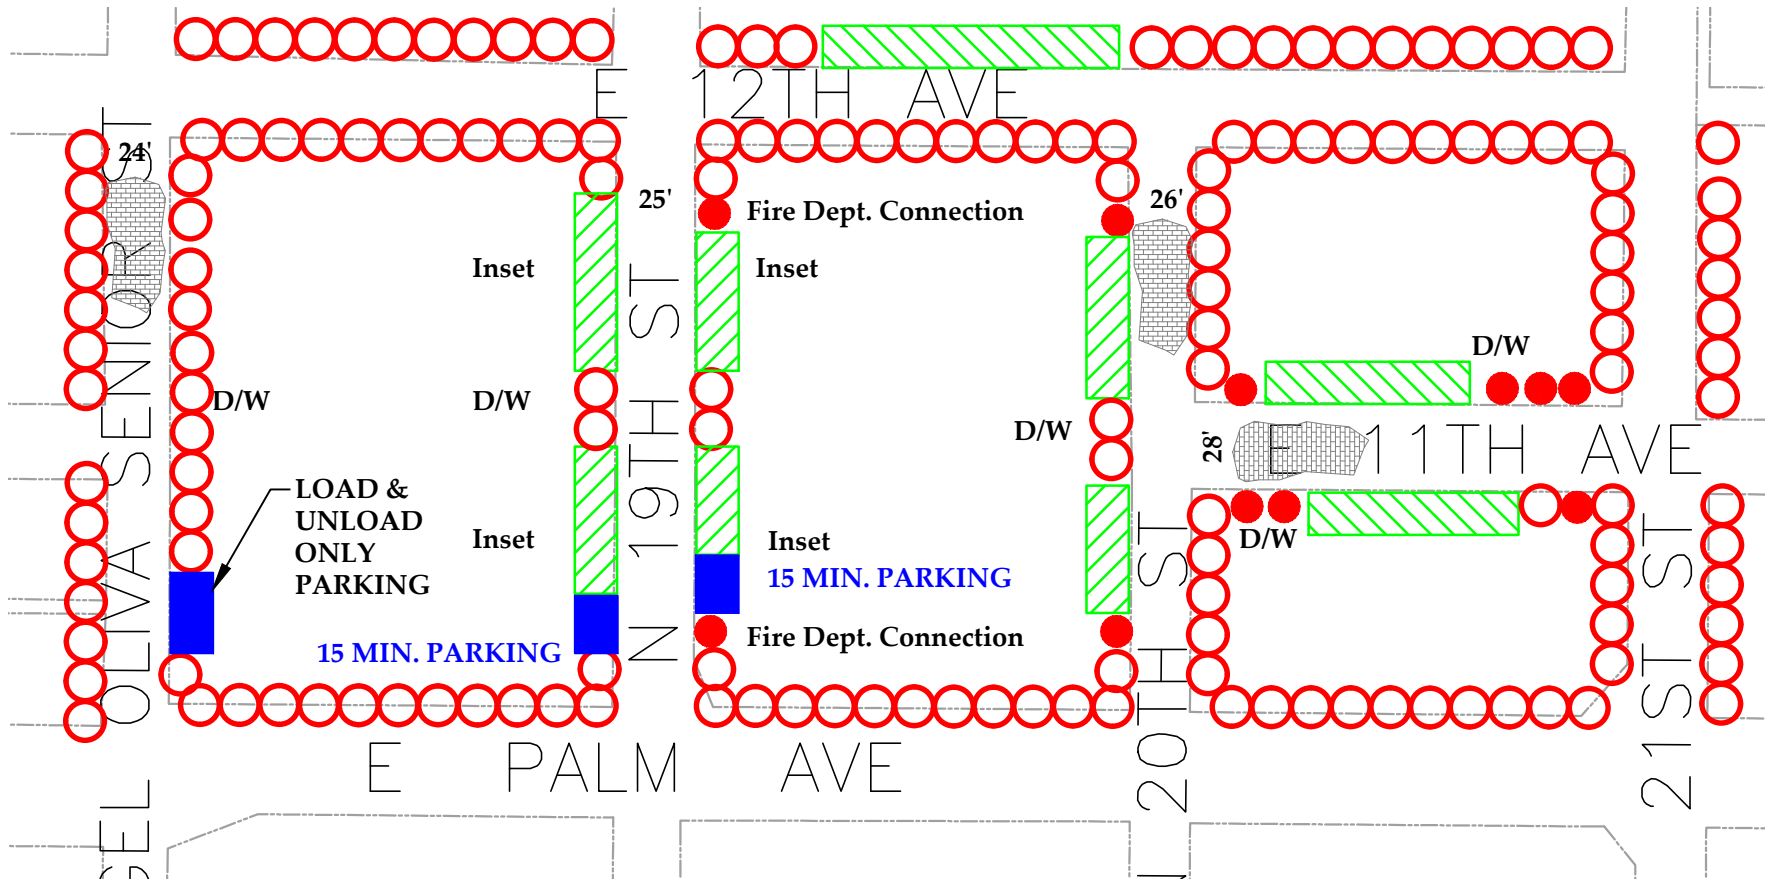

PROPOSED QUARTER AT YBOR RESIDENTIAL PARKING PLAN

	Resident Permit Parking Only 6 PM – 6 AM	
	NO PARKING – Anytime	
	NO PARKING – Existing	