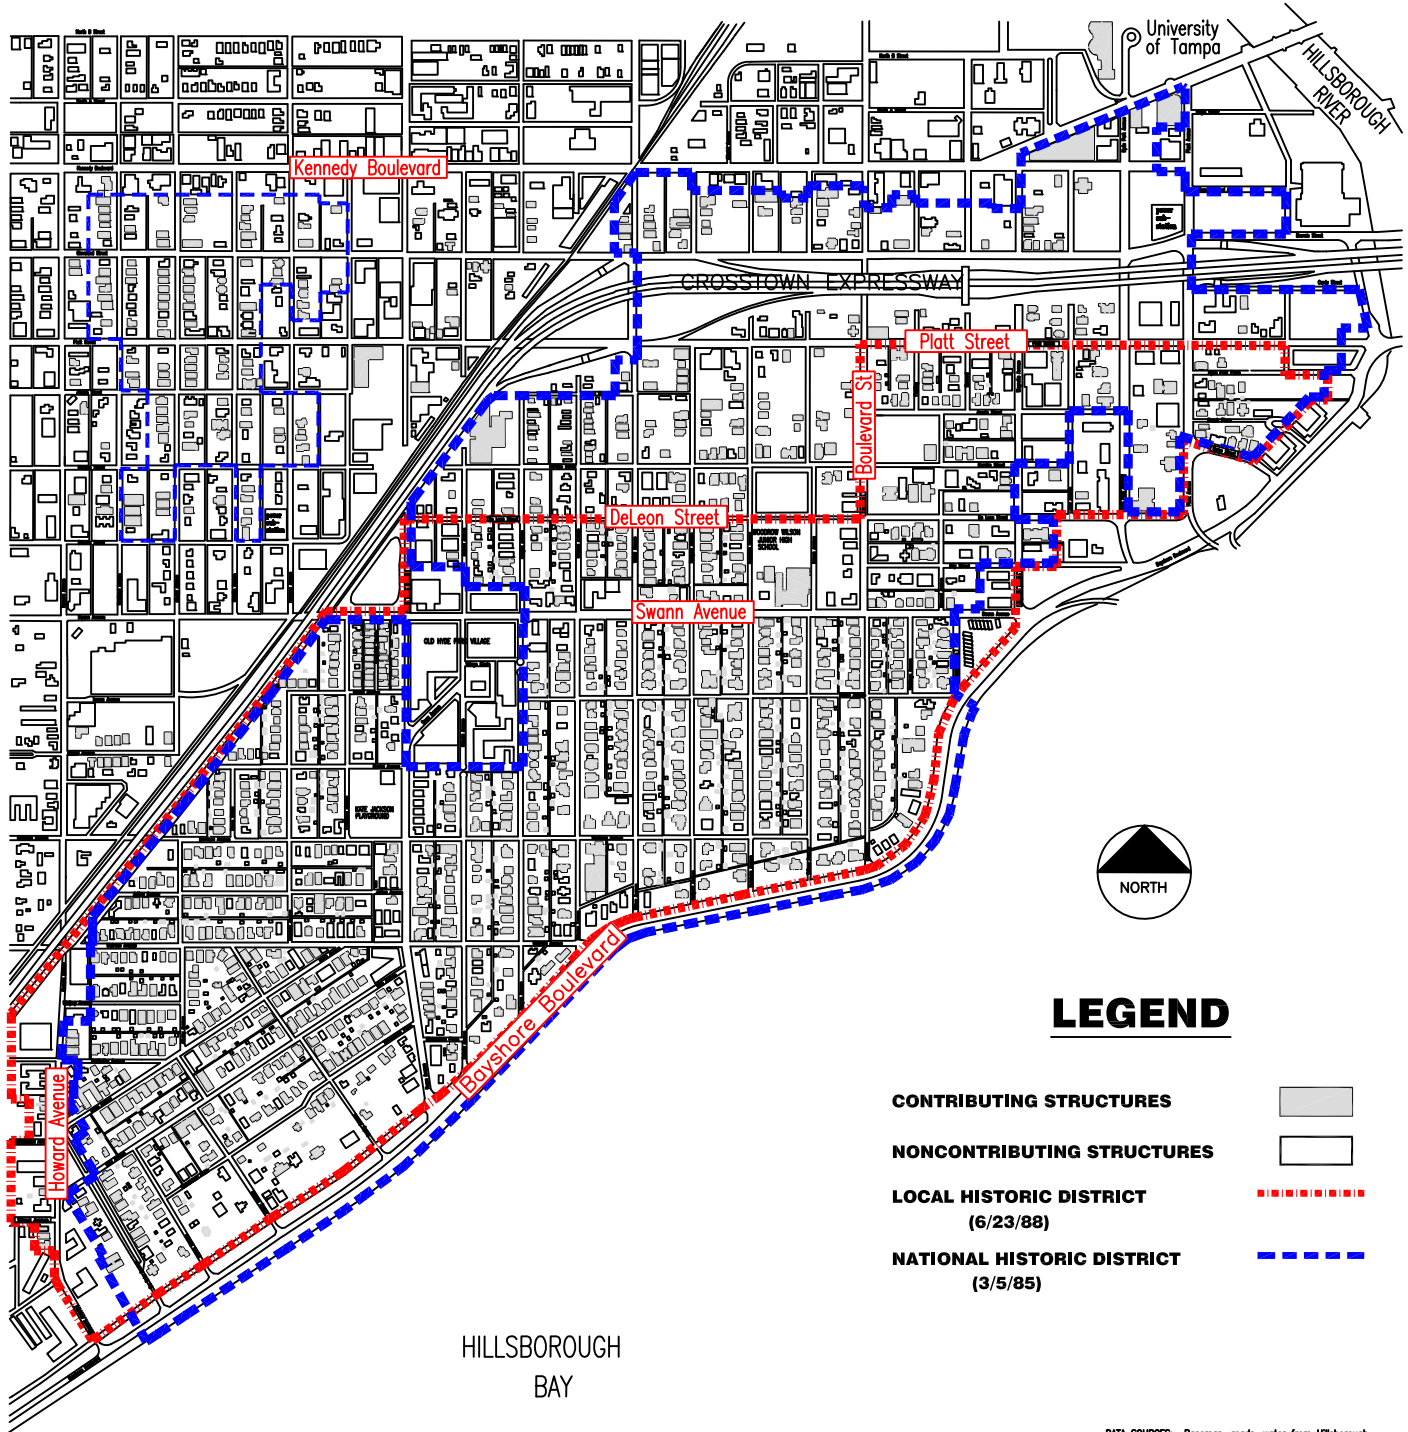

HYDE PARK HISTORIC DISTRICT

PERIOD OF HISTORIC SIGNIFICANCE 1886 - 1933

Accepted by Historic Preservation Commission on 04-07-09

LEGEND

- CONTRIBUTING STRUCTURES
- NONCONTRIBUTING STRUCTURES
- LOCAL HISTORIC DISTRICT (6/23/88)
- NATIONAL HISTORIC DISTRICT (3/5/85)