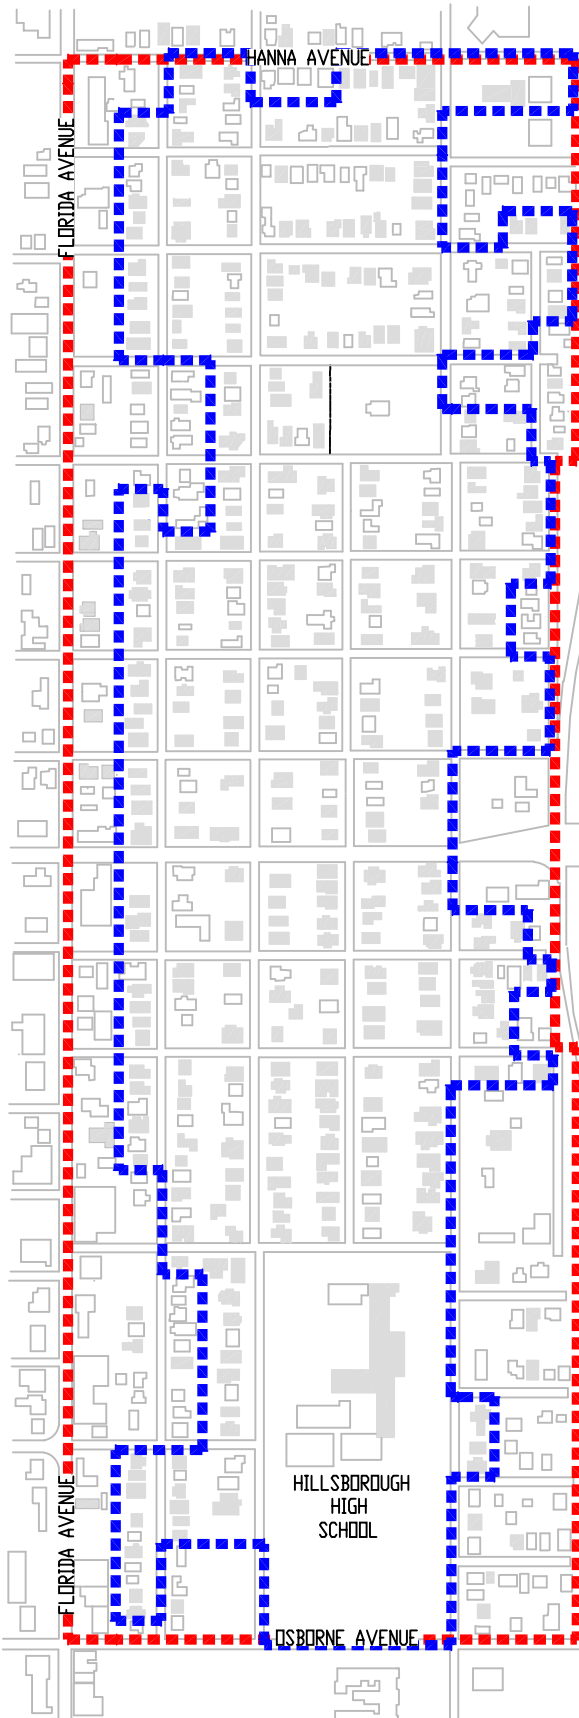

# SEMINOLE HEIGHTS HISTORIC DISTRICT

PERIOD OF HISTORIC SIGNIFICANCE 1912 - 1928

## LEGEND

- CONTRIBUTING STRUCTURES 
- NONCONTRIBUTING STRUCTURES 
- LOCAL HISTORIC DISTRICT (3/16/95) 
- NATIONAL HISTORIC DISTRICT (8/05/93) 

ACCURACY: The City makes no warranty, expressed or implied, as to the accuracy of the details shown on this map, or of the reproduction thereof. This drawing is not to scale.