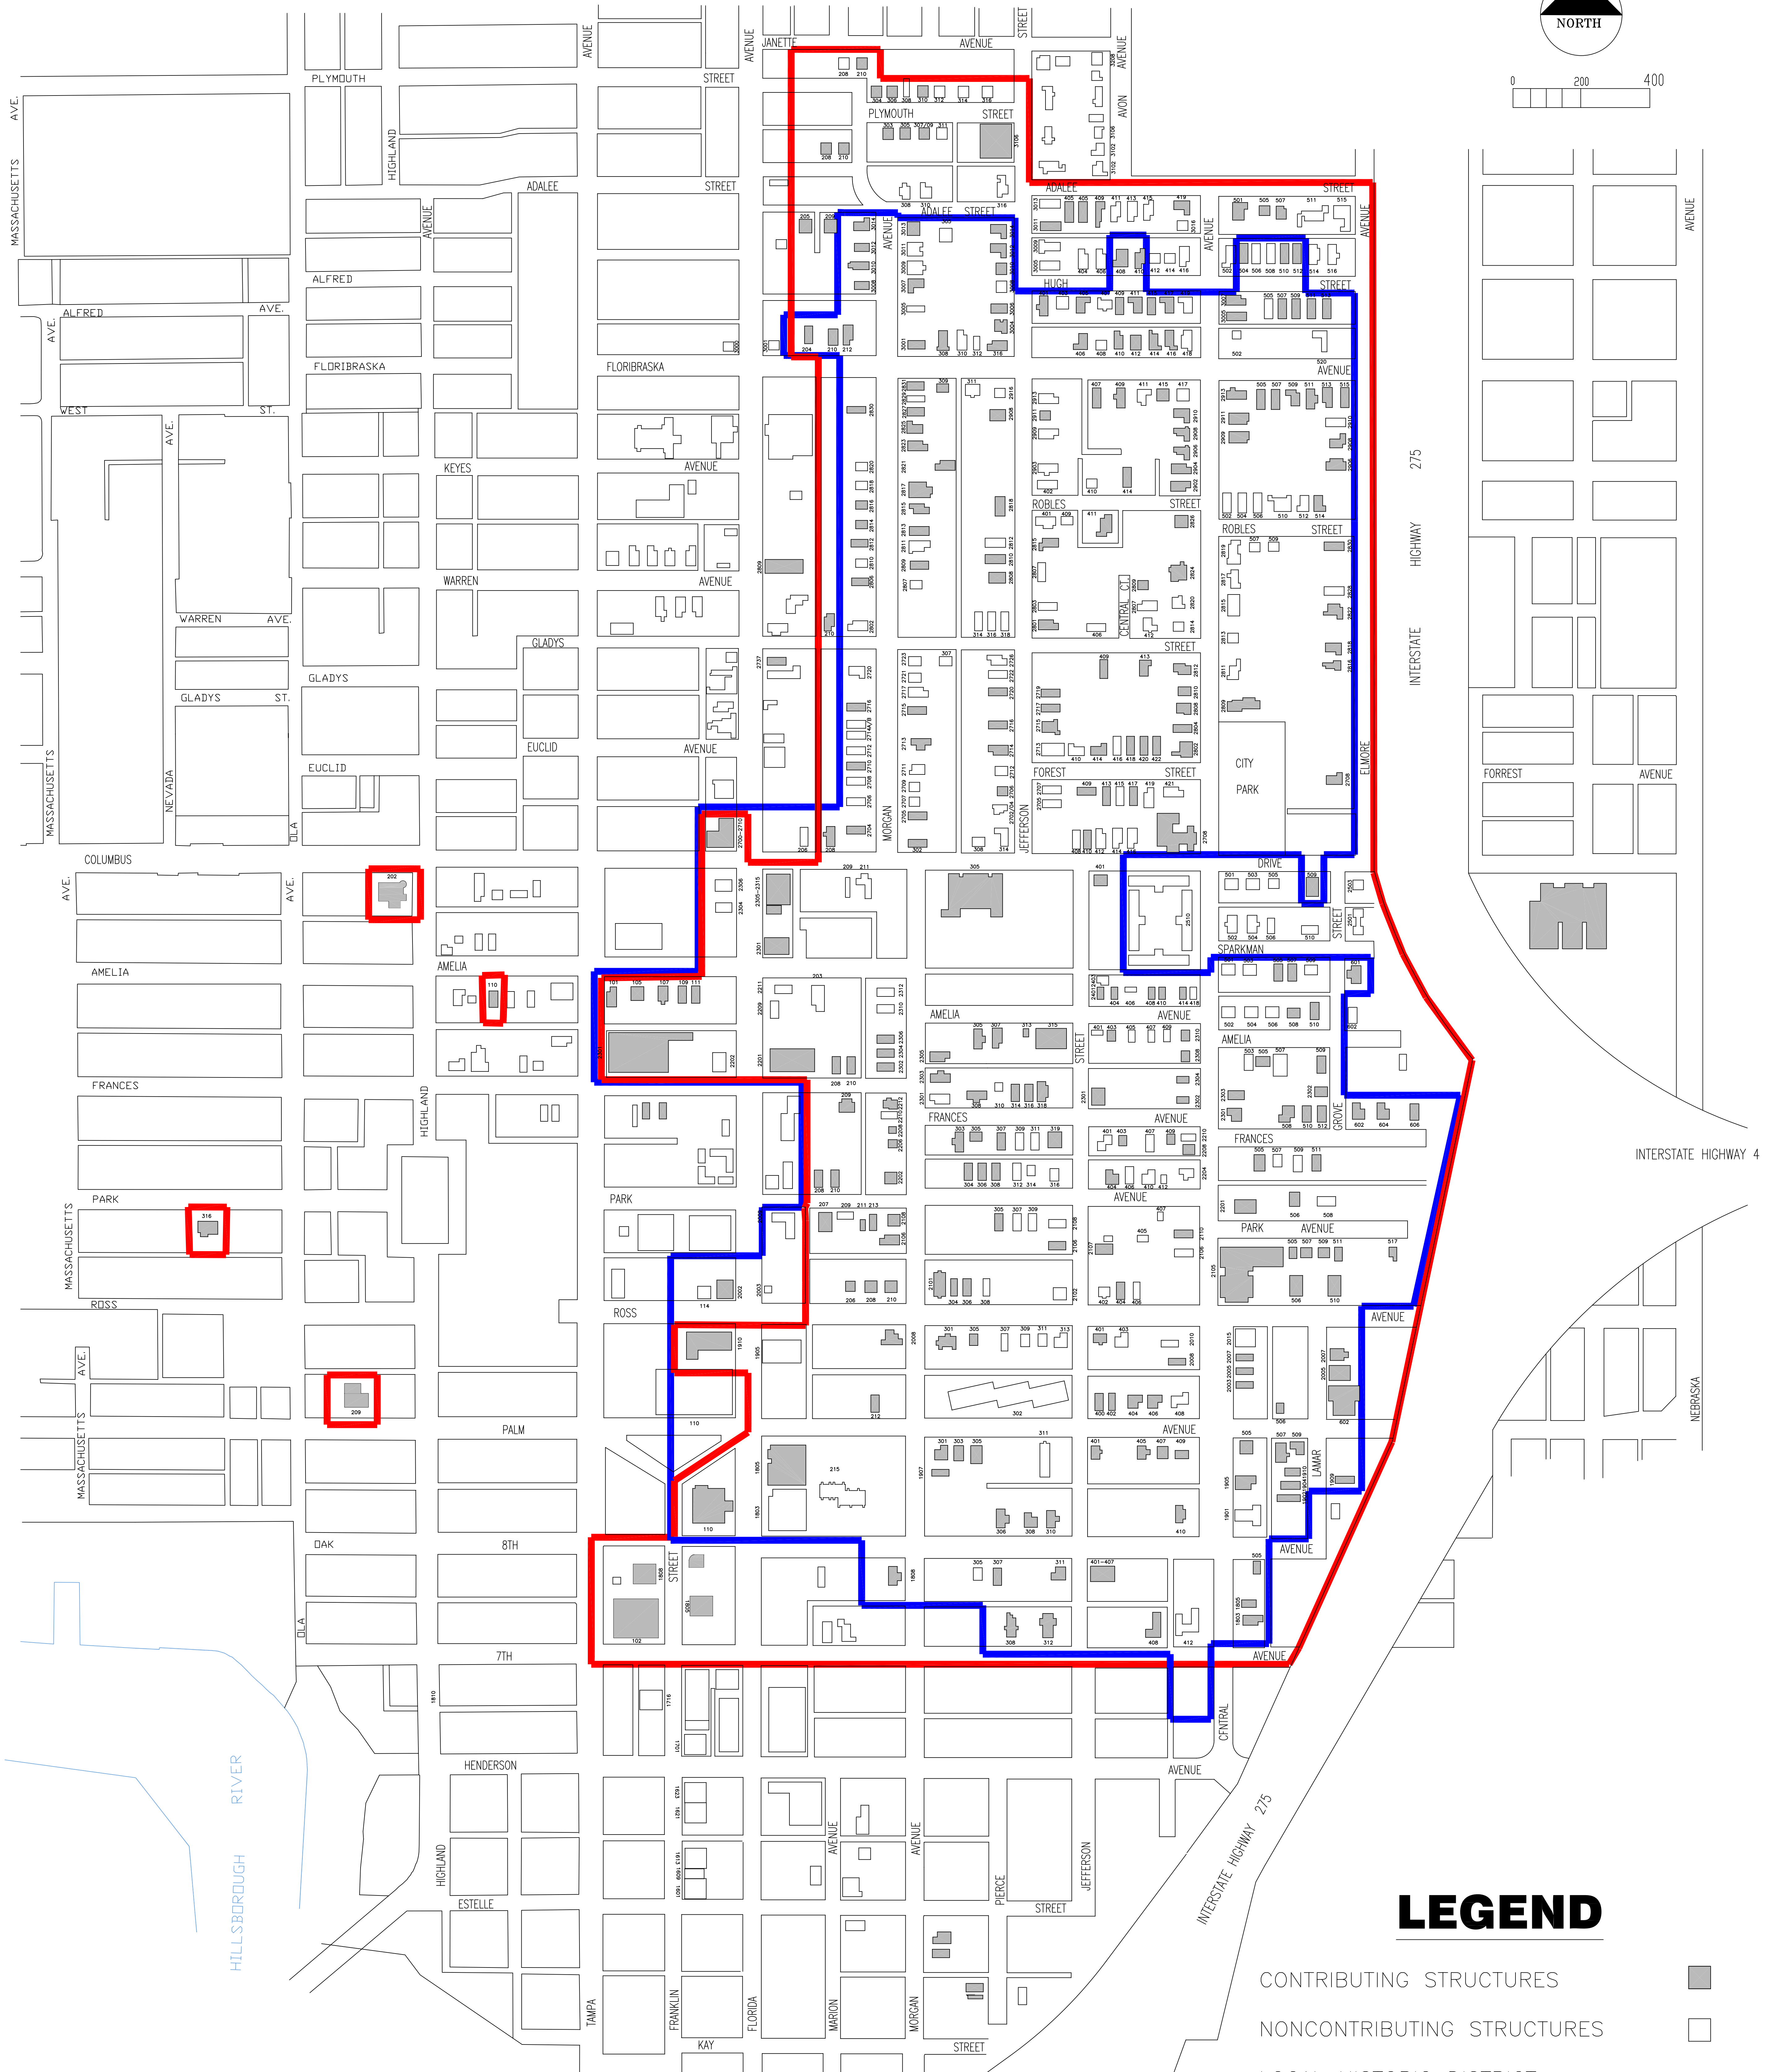

TAMPA HEIGHTS HISTORIC DISTRICT

PERIOD OF HISTORIC SIGNIFICANCE 1890 - 1945

LEGEND

- CONTRIBUTING STRUCTURES
- NONCONTRIBUTING STRUCTURES
- LOCAL HISTORIC DISTRICT (9/7/00)
- NATIONAL HISTORIC DISTRICT (8/4/95)