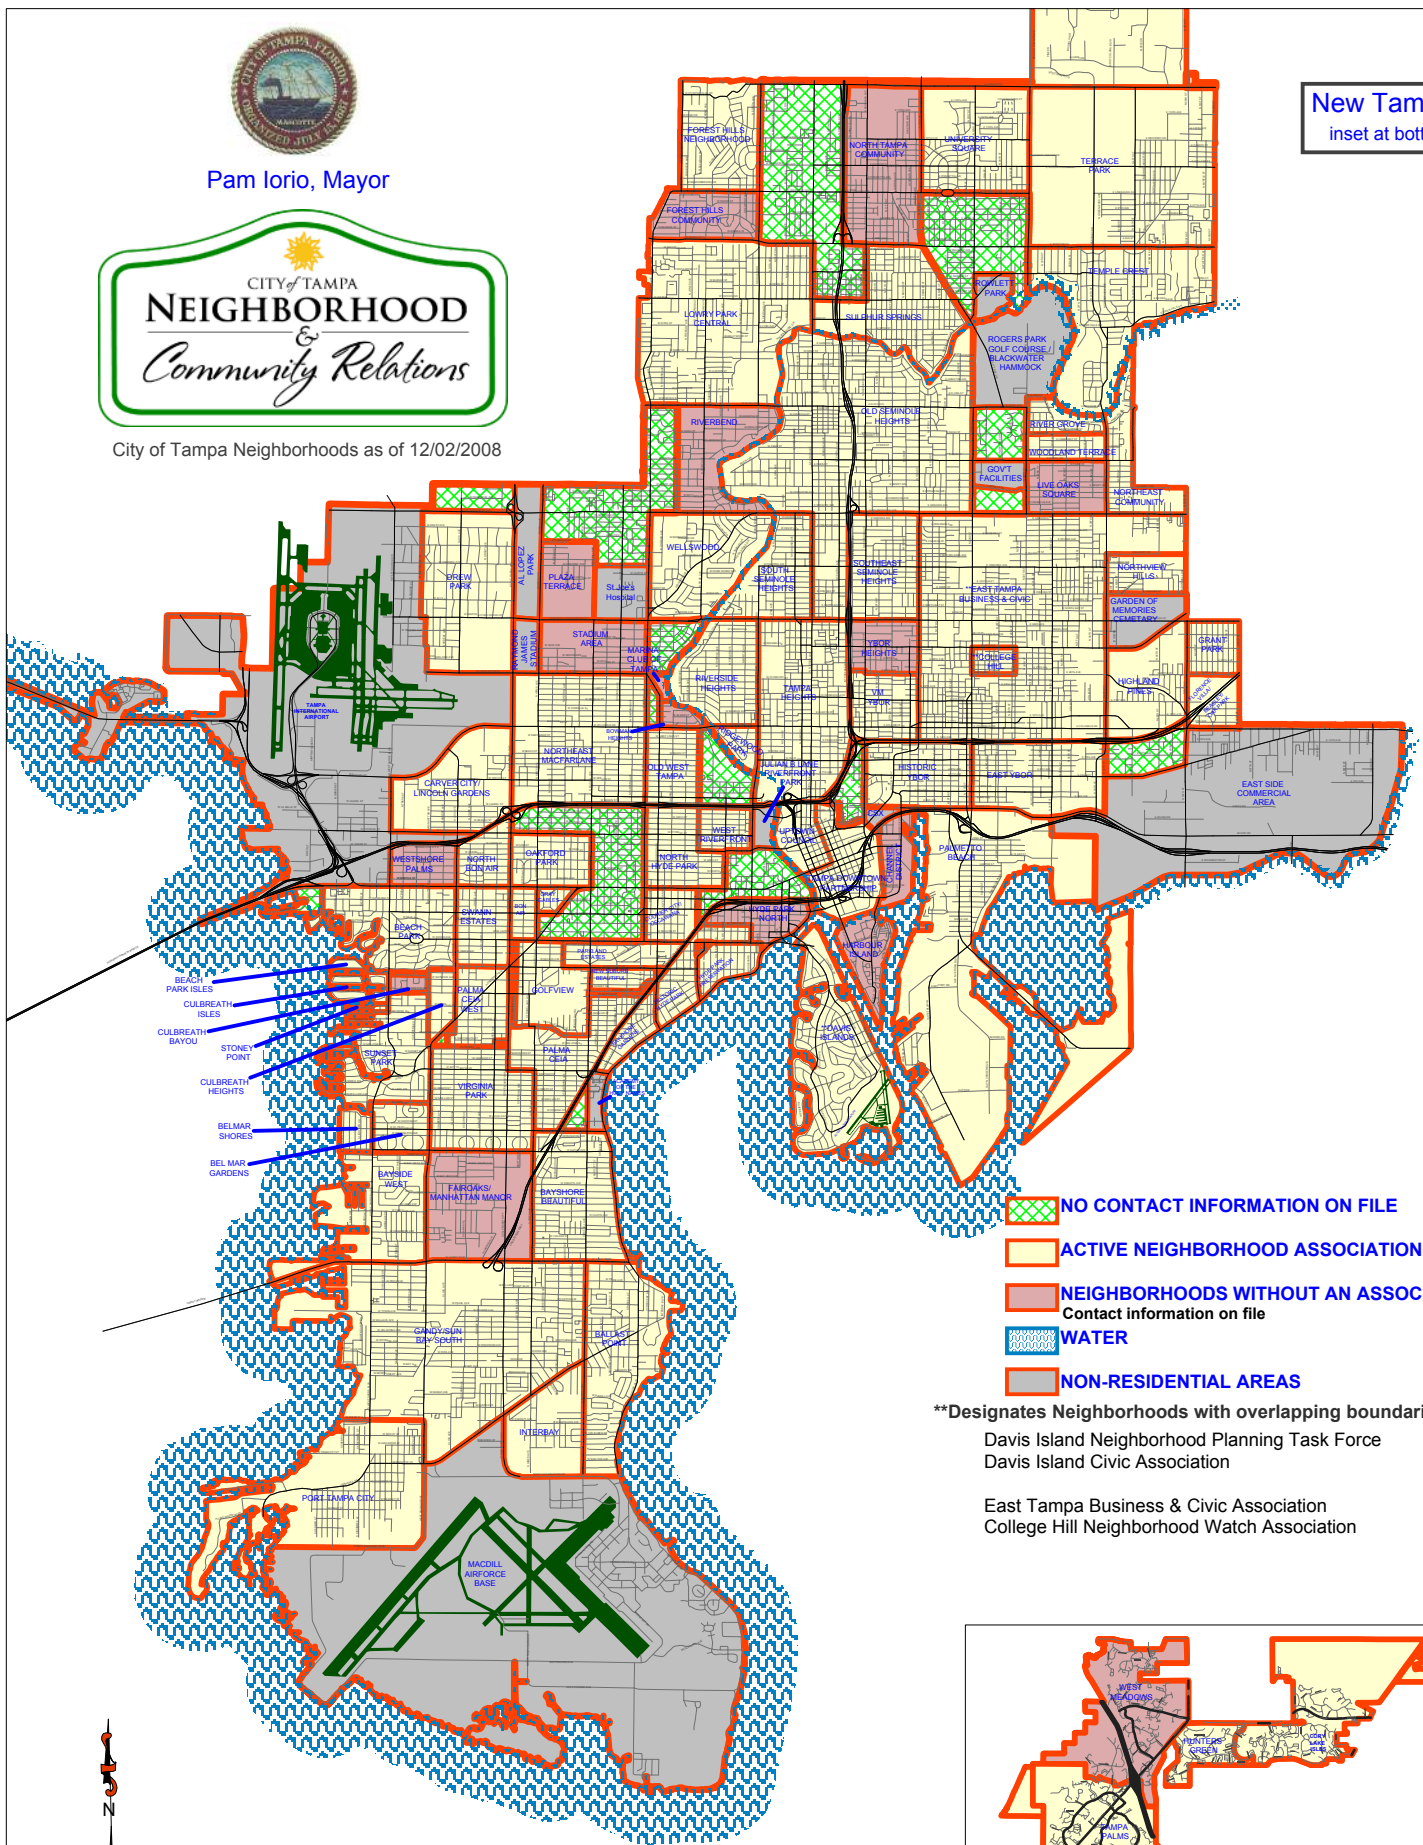

Pam Iorio, Mayor

City of Tampa Neighborhoods as of 12/02/2008

New Tampa
inset at bottom

- NO CONTACT INFORMATION ON FILE
- ACTIVE NEIGHBORHOOD ASSOCIATIONS
- NEIGHBORHOODS WITHOUT AN ASSOCIATION
Contact information on file
- WATER
- NON-RESIDENTIAL AREAS

**Designates Neighborhoods with overlapping boundaries.

Davis Island Neighborhood Planning Task Force
Davis Island Civic Association

East Tampa Business & Civic Association
College Hill Neighborhood Watch Association