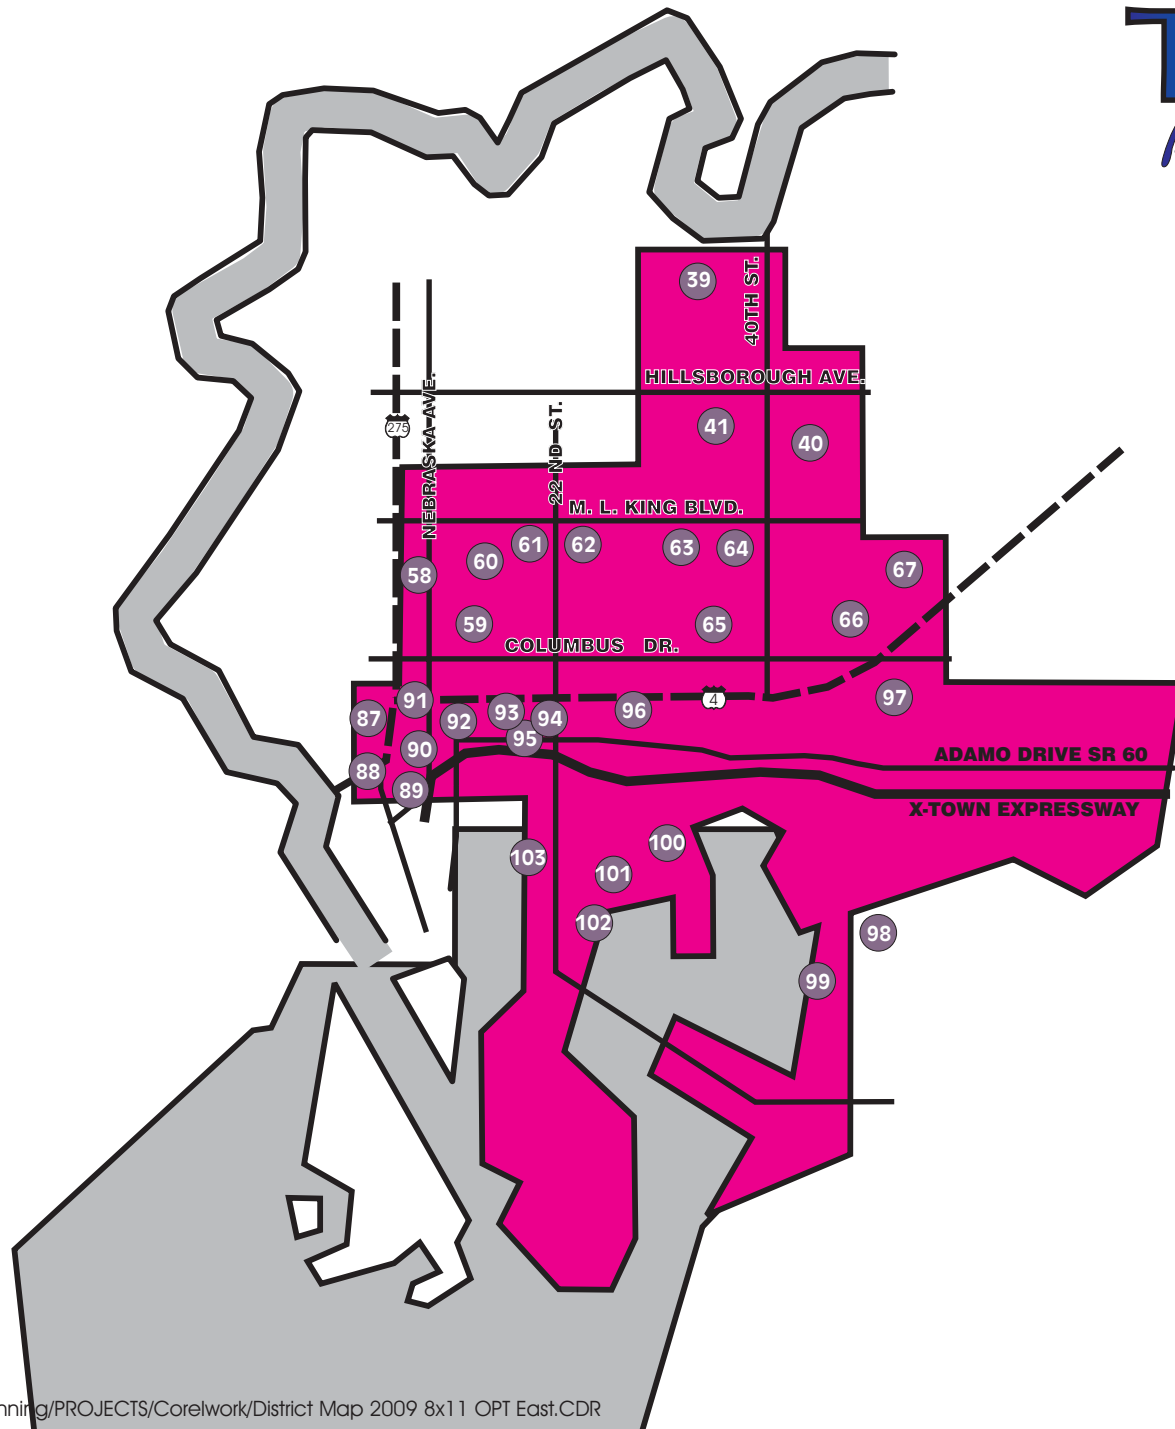

# TAMPA'S

*Parks & Recreational  
East Service Area*

## EAST AREA

JOE GREEN, Manager  
274-5667 Desk  
491-4190 Cell

- 95. 16th Street Ybor City
- 65. 18th Avenue Park
- 103. 20th Street Trail
- 102. Bermuda Boulevard
- 58. Borrell Family Park
- 59. Cuscaden Park and Pool
- 61. Cyrus Greene Park, Pool and Community Center (Belmont Heights Little League)
- 101. Desoto Park, Community Center and Spicola Family Pool
- 91. Downtown Interchange (I-275/I-4)
- 96. East Ybor Park
- 41. Fair Oaks Park and Community Center
- 87. Fernando Mesa Park (Morgan St. Park)
- 67. Grant Park and Community Center
- 66. Highland Pines Park and Community Center
- 64. Jackson Heights Cemetery
- 63. Jackson Heights NFL/YET Center
- 89. Kid Mason Community Center
- 93. Marti Park
- 99. McKay Bay Bike Trail
- 100. McKay Bay Nature Park
- 62. Memorial Park Cemetery
- 97. Oak Park and Community Center
- 88. Oaklawn Cemetery
- 98. Palm River Park
- 90. Perry Harvey Sr. Park
- 60. Ragan Park and Community Center
- 92. Tampa Park Plaza
- 40. Williams Park, Pool and Community Center
- 39. Woodland Terrace Park and Community Center
- 94. Ybor Centennial Park and Art Studio

NORTH