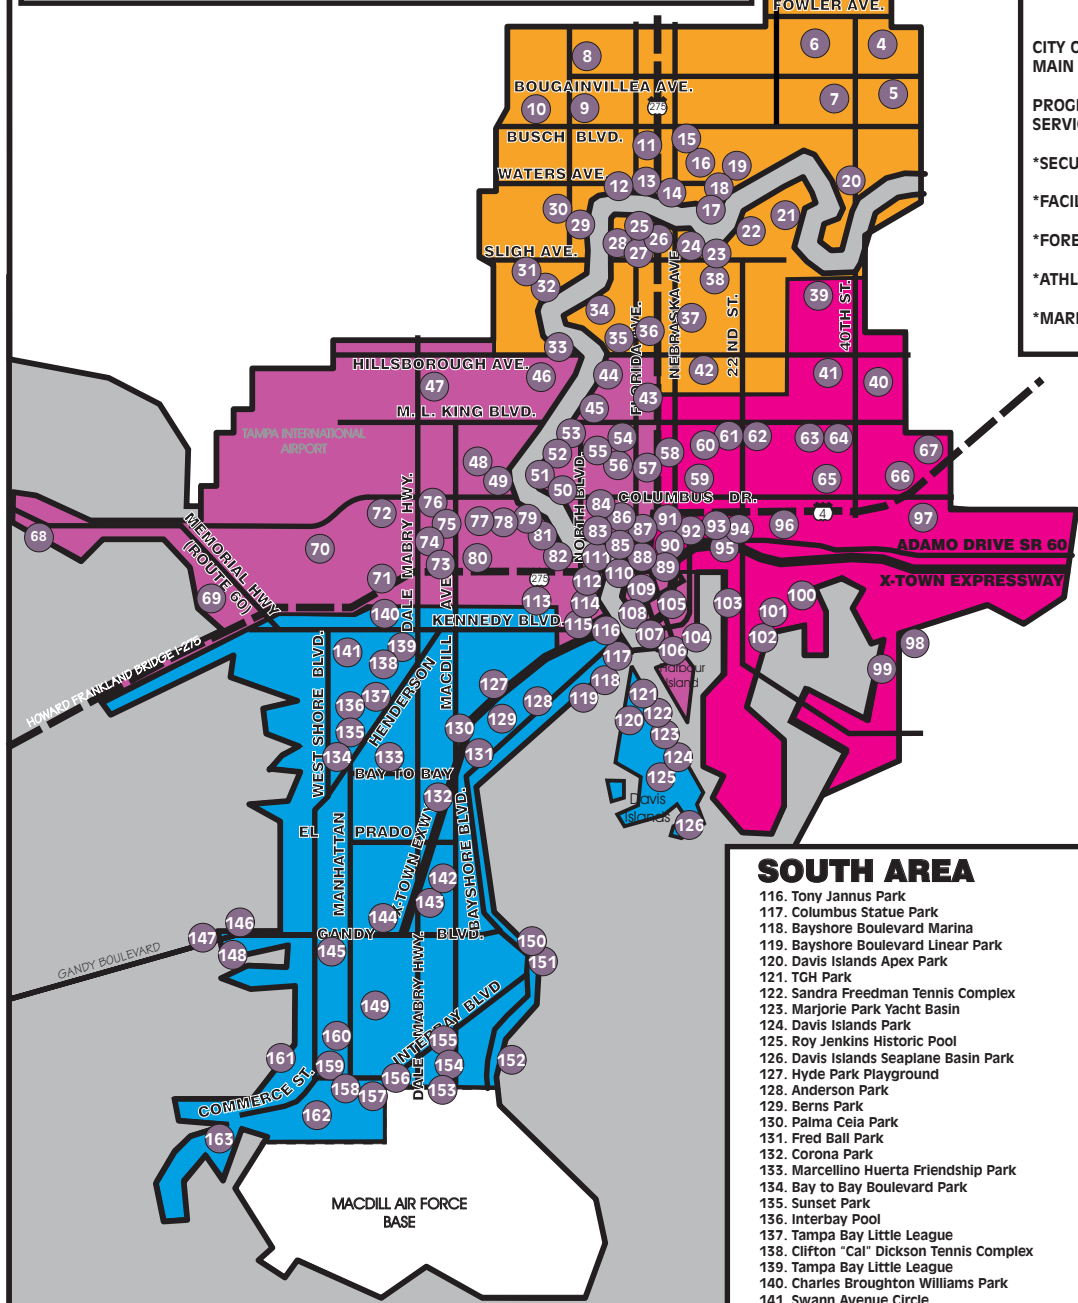

*FORESTRY - 781-6960

*ATHLETIC FIELDS - 231-5270

*MARINAS - 259-1604

SOUTH AREA

116. Tony Jannus Park
117. Columbus Statue Park
118. Bayshore Boulevard Marina
119. Bayshore Boulevard Linear Park
120. Davis Islands Apex Park
121. TGH Park
122. Sandra Freedman Tennis Complex
123. Marjorie Park Yacht Basin
124. Davis Islands Park
125. Roy Jenkins Historic Pool
126. Davis Islands Seaplane Basin Park
127. Hyde Park Playground
128. Anderson Park
129. Berns Park
130. Palma Ceia Park
131. Fred Ball Park
132. Corona Park
133. Marcellino Huerta Friendship Park
134. Bay to Bay Boulevard Park
135. Sunset Park
136. Interbay Pool
137. Tampa Bay Little League
138. Clifton "Cal" Dickson Tennis Complex
139. Tampa Bay Little League
140. Charles Broughton Williams Park
141. Swann Avenue Circle
142. Waverly Park
143. Himes Avenue Sports Complex
144. Foster Park
145. Palma Ceia Lions Park
146. Al Palonias Park
147. Friendship Trail
148. South Gandy Park
149. Bobby Hicks Park
150. Joe Abrahams Wellness Center
151. Ballast Point Park
152. Bayshore Restoration Park
153. Gadsden Park
154. MacDill 48
155. Skyview Park
156. Marcum Street Substation
157. Keen Park/CSX Railroad Spur
158. Manhattan Strip

156. Marcum Street Substation
157. Keen Park/CSX Railroad Spur
158. Manhattan Strip
159. Spanish American War Memorial Park
160. Port Tampa Park
161. Tappan Tract Park
162. Southwest Port Tampa Park
163. Picnic Island Park

NORTH