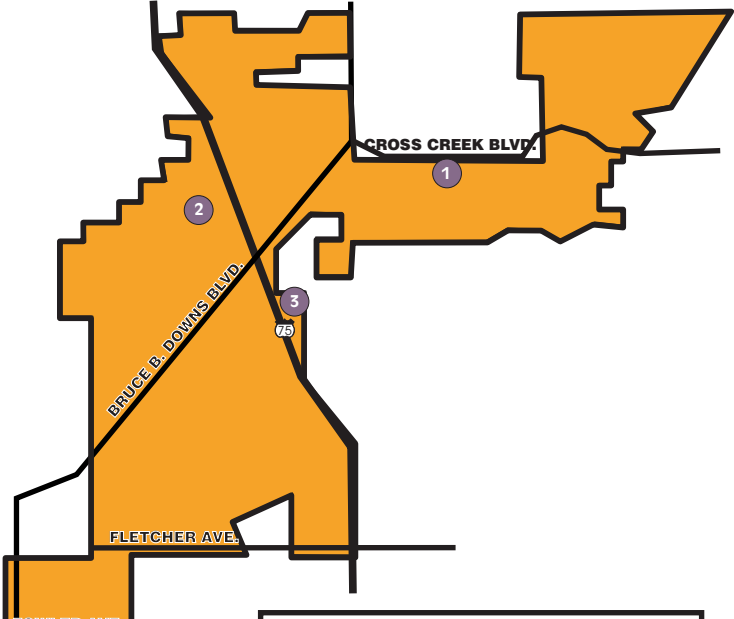

WEST AREA

43. Angus Goss Pool
44. Rivercrest Park
45. Reed Property
46. Wellswood Park
47. Al Lopez Park
48. Capaz Park
49. Riverside Garden Park
50. Phillips Park
51. Duran Park
52. Plymouth Park
53. Freedom Park
54. Calvin Taylor Park
55. Woodlawn Cemetery
56. Plymouth Playground
57. Robles Park
68. Ben T. Davis Beach/Courtney Campbell Causeway Boat Ramp and Right-of-Way
69. Cypress Point Park
70. Loretta Ingraham Recreation Complex
71. Jim Walters Park
72. Lincoln Gardens Park/Spruce and Grady
73. MacFarlane Park
74. Baldemero Lopez Pool
75. Columbus Municipal Office Building
76. Marti-Colon Cemetery
77. Interim Tampa Museum of Art (Howard and Cherry)
78. Rey Park
79. Fremont Linear Park
80. Salcines Park
81. Dr. M.L. King Jr. Recreation Complex
82. Yellow Jackets Little League Field
83. Tampa Water Works Park (Doyle Carlton Linear Park)
84. Phil Bourquardez Park
85. Tampa Heights Greenway
86. Robert C. Gardner Park (Highland Avenue Park)
104. Cotanchobee Fort Brooke Park
105. Lykes Gaslight Park
106. Tampa Convention Center Marina
107. University of South Florida Park on the Riverwalk (includes Captain Joseph Frye 'Anchor' Park)
108. MacDill Park on the Riverwalk
109. Nations Bank Plaza/Kiley Gardens
110. Waterfront Park (Curtis Hixon Park)
111. Herman Massey Park
112. Julian B. Lane Riverfront Park/Blake Trail
113. Vila Brothers Park
114. Henry B. Plant Park