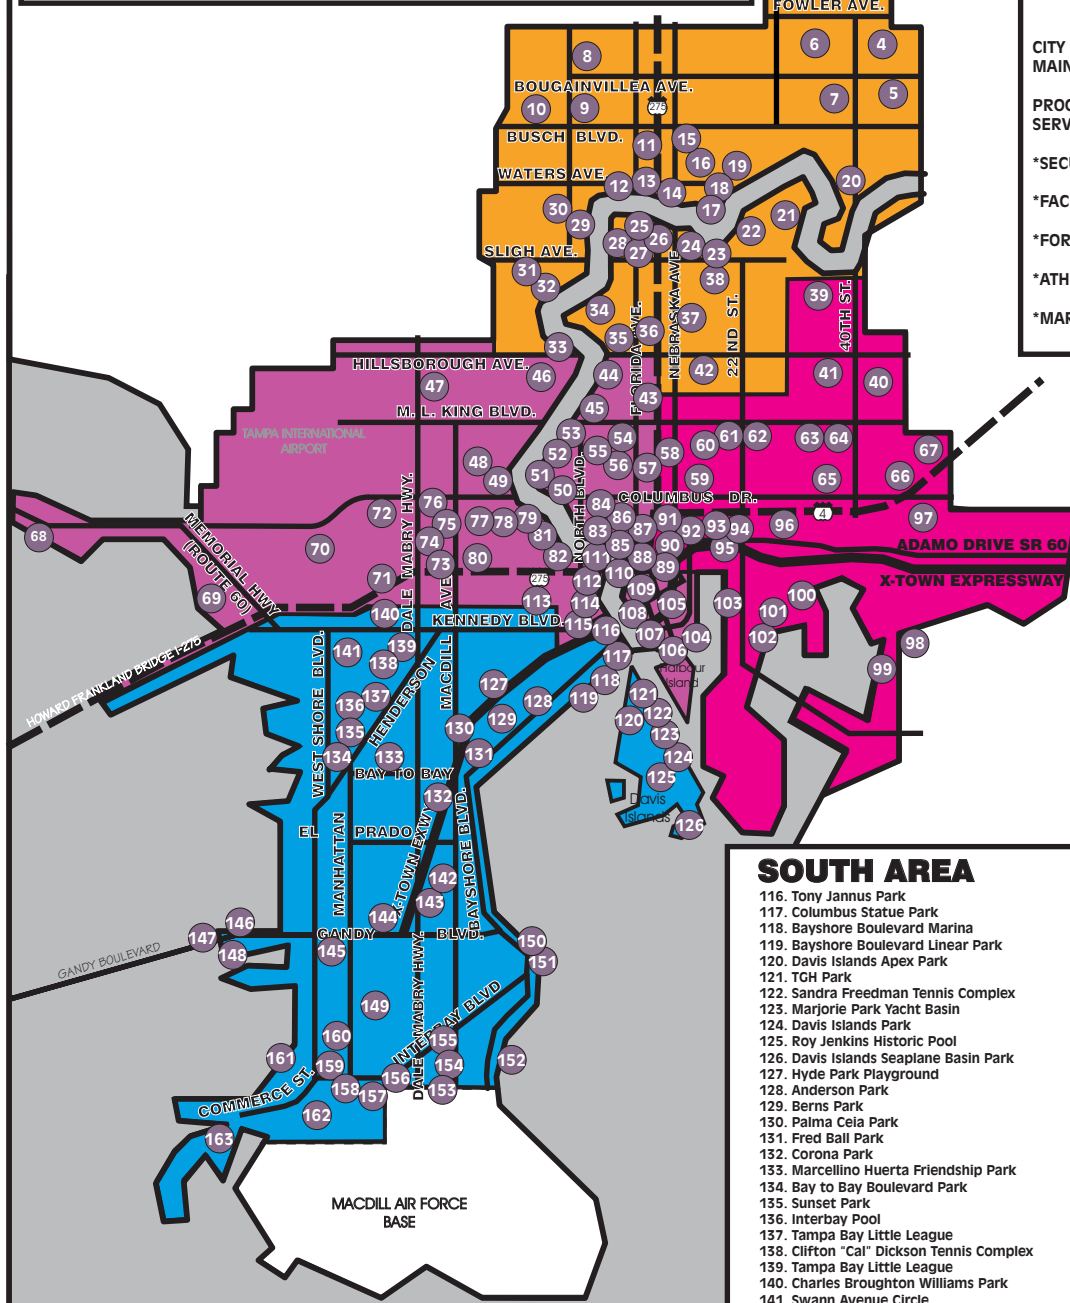

*FORESTRY - 781-6960

*ATHLETIC FIELDS - 231-5270

*MARINAS - 259-1604

SOUTH AREA

116. Tony Jannus Park
117. Columbus Statue Park
118. Bayshore Boulevard Marina
119. Bayshore Boulevard Linear Park
120. Davis Islands Apex Park
121. TGH Park
122. Sandra Freedman Tennis Complex
123. Marjorie Park Yacht Basin
124. Davis Islands Park
125. Roy Jenkins Historic Pool
126. Davis Islands Seaplane Basin Park
127. Hyde Park Playground
128. Anderson Park
129. Berns Park
130. Palma Ceia Park
131. Fred Ball Park
132. Corona Park
133. Marcellino Huerta Friendship Park
134. Bay to Bay Boulevard Park
135. Sunset Park
136. Interbay Pool
137. Tampa Bay Little League
138. Clifton "Cal" Dickson Tennis Complex
139. Tampa Bay Little League
140. Charles Broughton Williams Park
141. Swann Avenue Circle
142. Waverly Park
143. Himes Avenue Sports Complex
144. Foster Park
145. Palma Ceia Lions Park
146. Al Palonias Park
147. Friendship Trail
148. South Gandy Park
149. Bobby Hicks Park
150. Joe Abrahams Wellness Center
151. Ballast Point Park
152. Bayshore Restoration Park
153. Gadsden Park
154. MacDill 48
155. Skyview Park
156. Marcum Street Substation
157. Keen Park/CSX Railroad Spur
158. Manhattan Strip

156. Marcum Street Substation
157. Keen Park/CSX Railroad Spur
158. Manhattan Strip
159. Spanish American War Memorial Park
160. Port Tampa Park
161. Tappan Tract Park
162. Southwest Port Tampa Park
163. Picnic Island Park

NORTH