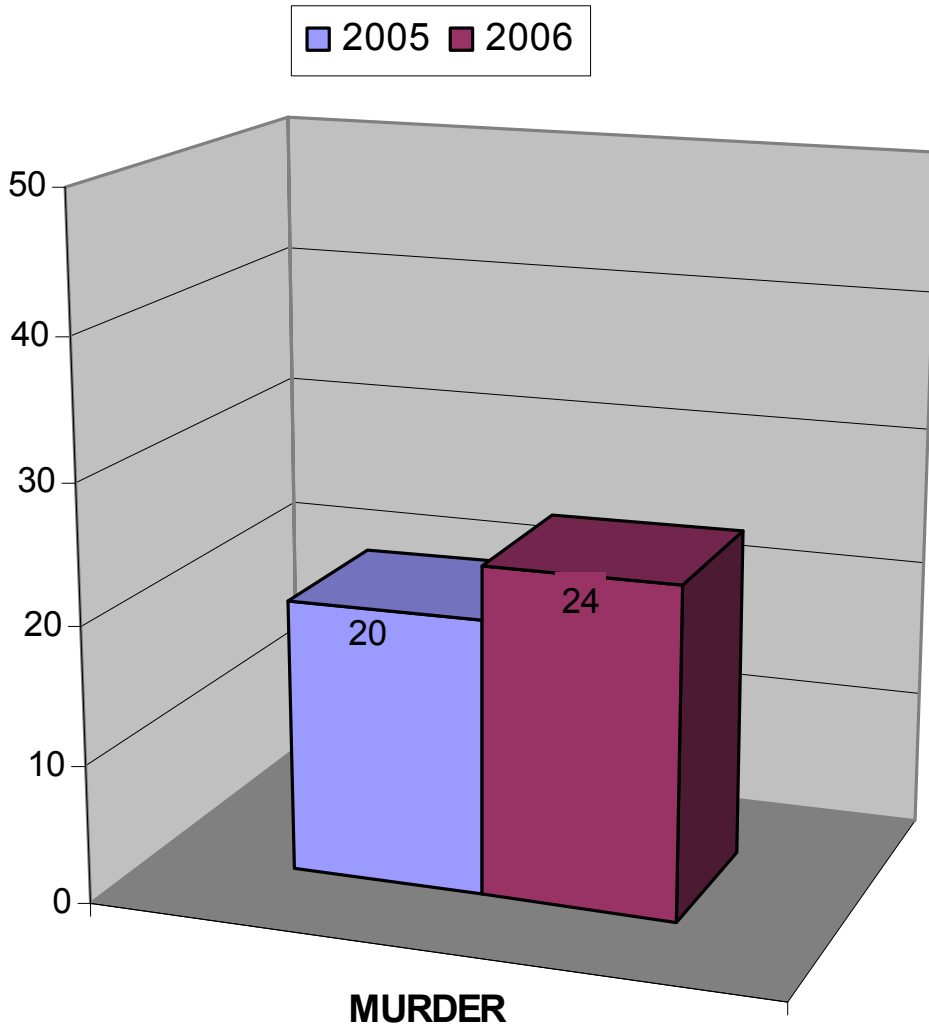

TAMPA POLICE DEPARTMENT 2006 ANNUAL CRIME REPORT