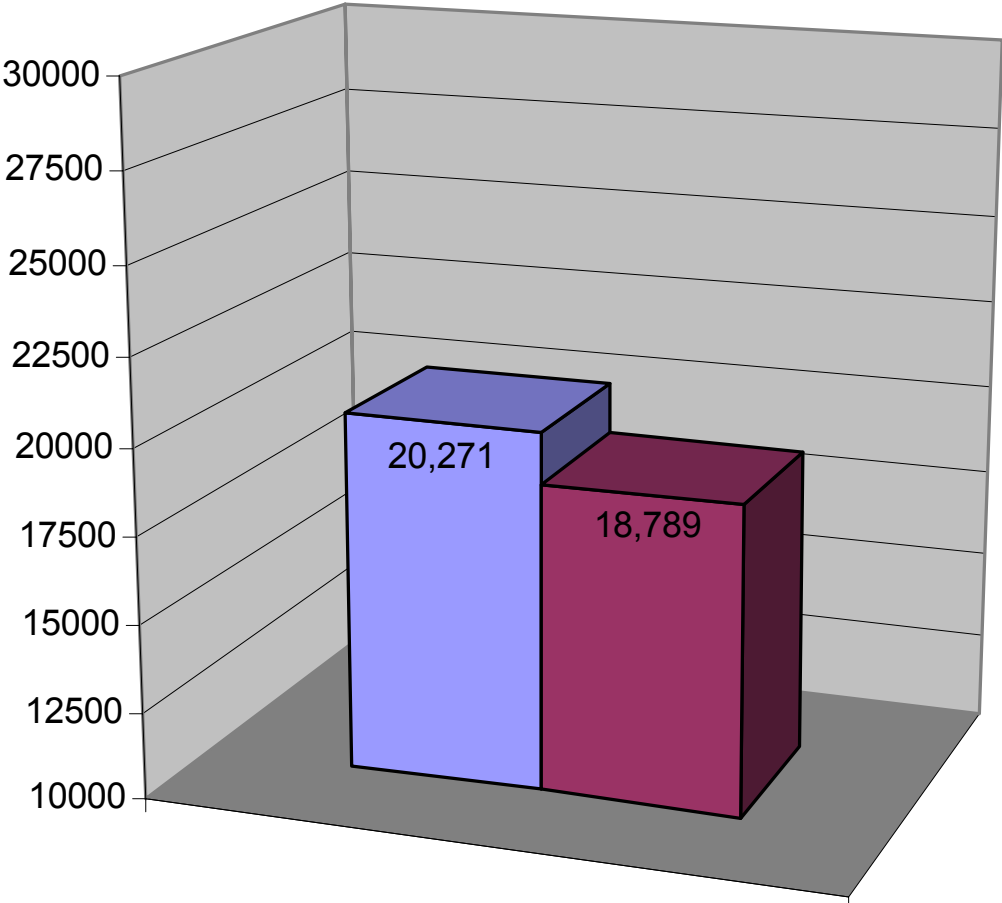

TAMPA POLICE DEPARTMENT 2006 ANNUAL CRIME REPORT

2005 2006

TOTAL NON-VIOLENT

TAMPA POLICE DEPARTMENT
2006 Annual Crime Report
DOMESTIC VIOLENCE OFFENSE COMPARISON 2005-2006

	2005	2006	DIFF	%
MURDER	4	3	-1	-25.0%
MANSLAUGHTER	0	1	1	N/A
FORCIBLE RAPE	43	23	-20	-46.5%
FORCIBLE SODOMY	2	2	0	0.0%
FORCIBLE FONDLING	21	4	-17	-81.0%
AGGRAVATED ASSAULT	906	608	-298	-32.9%
AGGRAVATED STALKING	20	0	-20	-100.0%
SIMPLE ASSAULT	2,545	2,657	112	4.4%
THREAT/INTIMIDATION	0	0	0	N/A
SIMPLE STALKING	0	0	0	N/A
TOTAL	3,541	3,298	-243	-6.9%

DOMESTIC VIOLENCE ARREST COMPARISON 2005-2006

	2005	2006	DIFF	%
MURDER	3	2	-1	-33.3%
MANSLAUGHTER	0	1	1	0.0%
FORCIBLE RAPE	22	14	-8	-36.4%
FORCIBLE SODOMY	2	1	-1	N/A
FORCIBLE FONDLING	7	0	-7	-100.0%
AGGRAVATED ASSAULT	757	475	-282	-37.3%
AGGRAVATED STALKING	20	0	-20	-100.0%
SIMPLE ASSAULT	1,873	1,775	-98	-5.2%
THREAT/INTIMIDATION	0	0	0	N/A
SIMPLE STALKING	0	0	0	N/A
TOTAL	2,684	2,268	-416	-15.5%