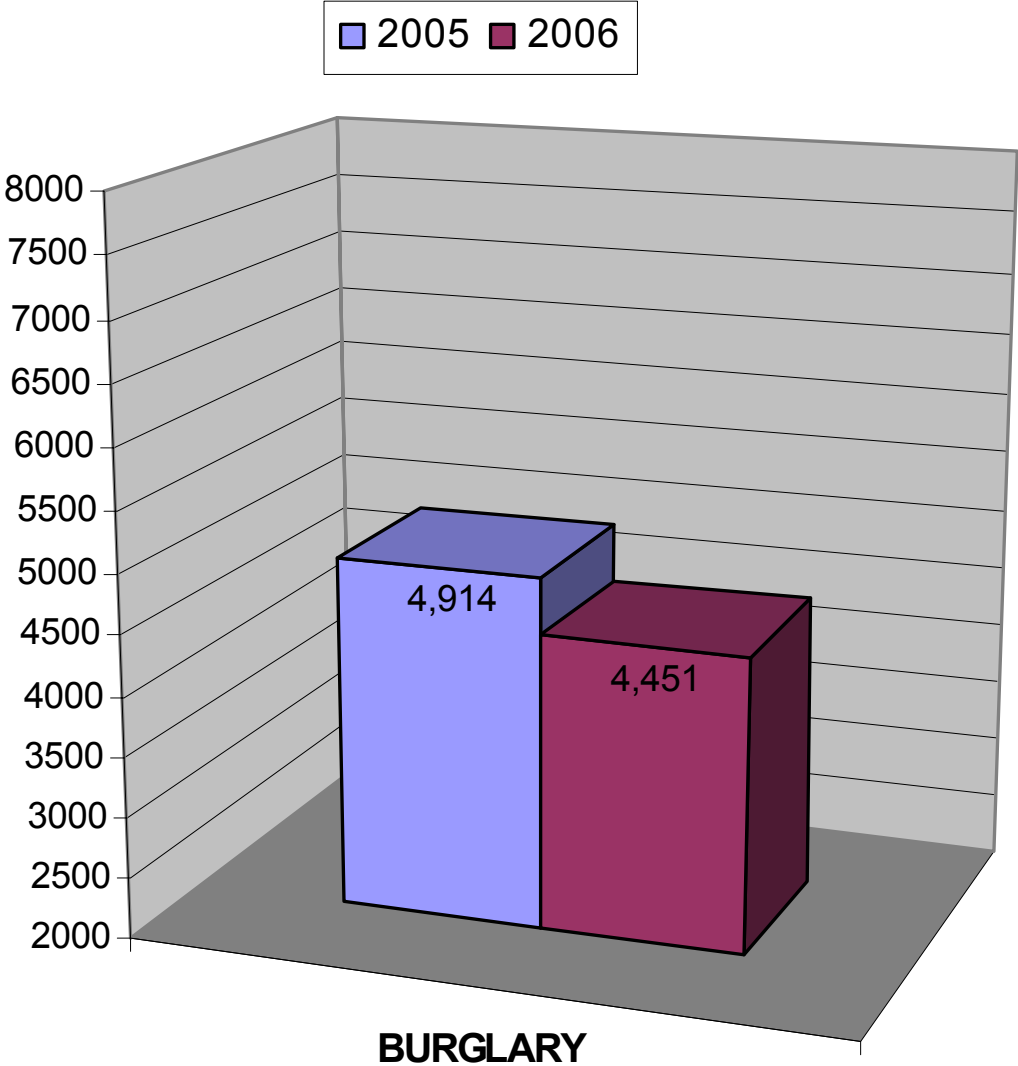

TAMPA POLICE DEPARTMENT 2006 ANNUAL CRIME REPORT