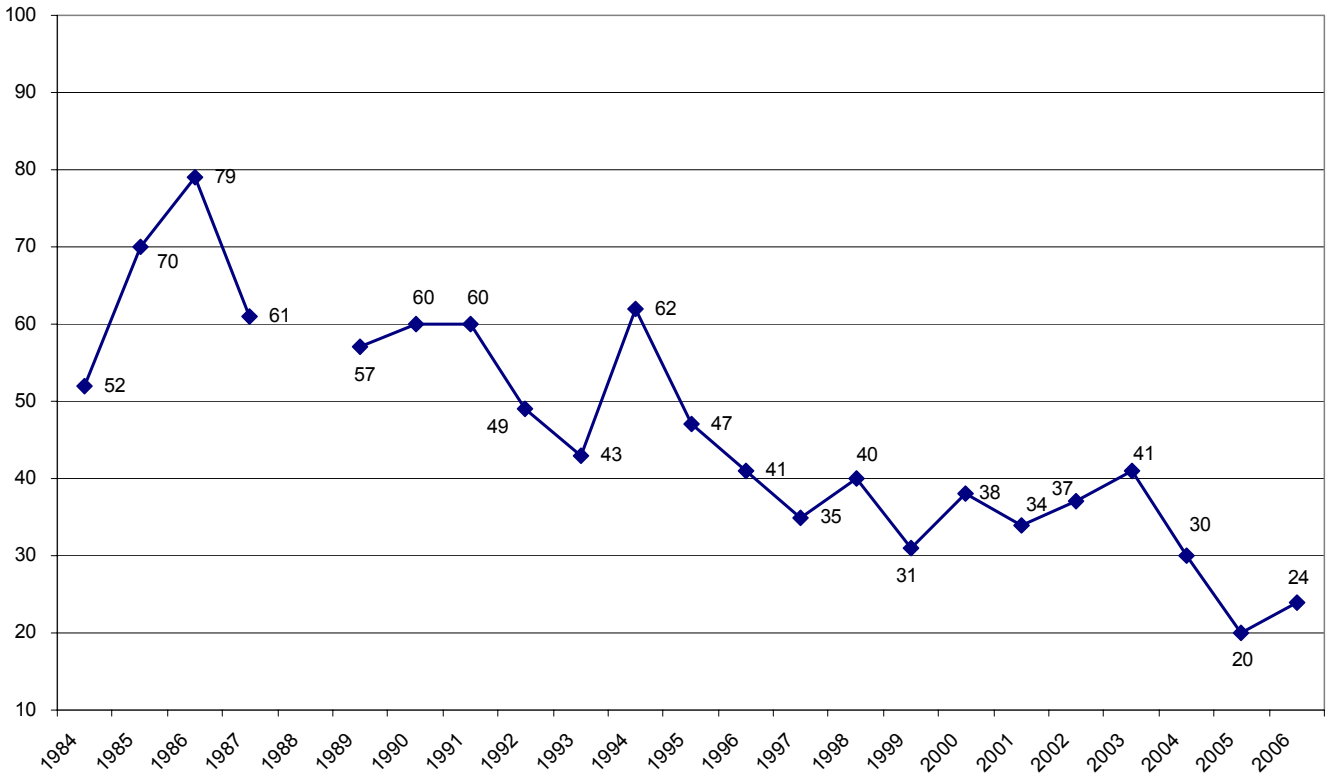

ANNUAL MURDER COMPARISON IN TAMPA
No Data Available for 1988