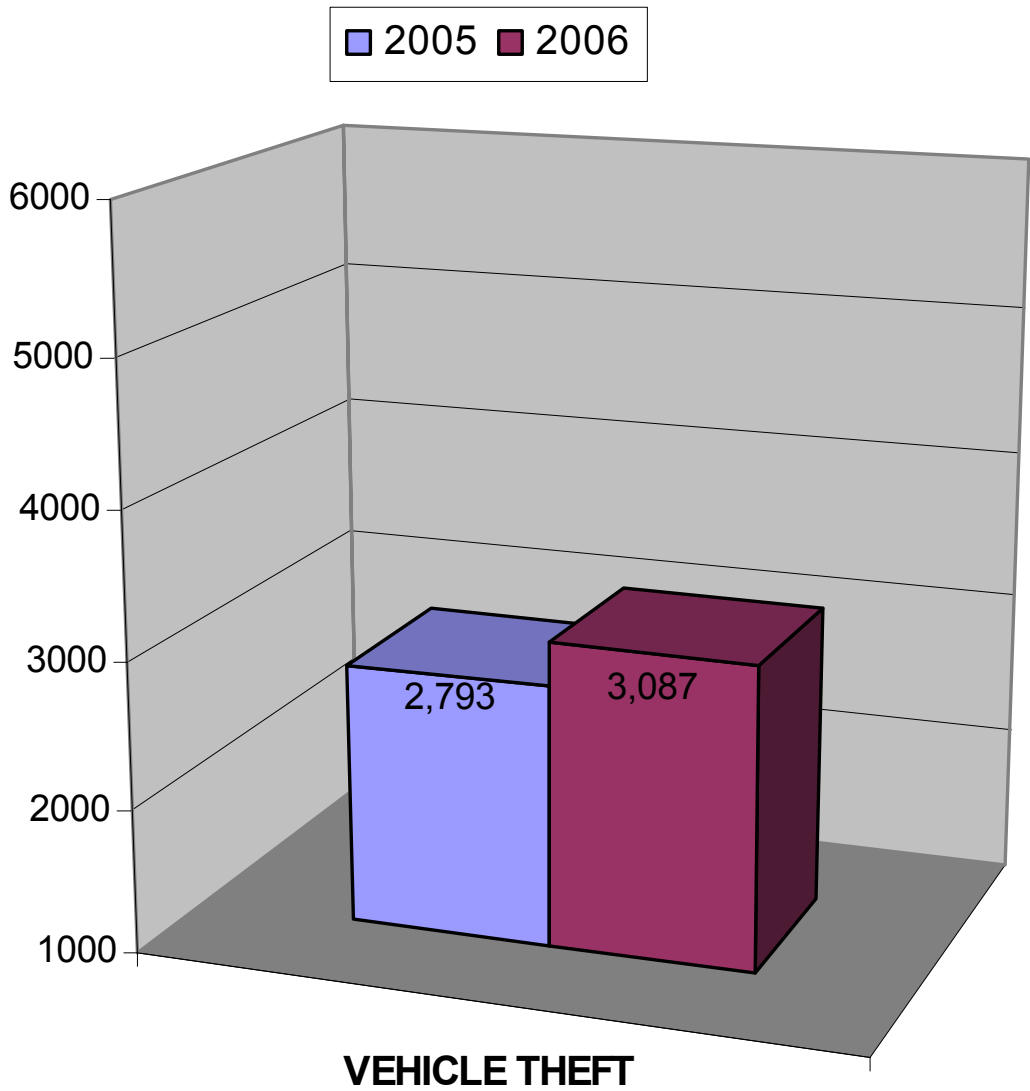

TAMPA POLICE DEPARTMENT 2006 ANNUAL CRIME REPORT