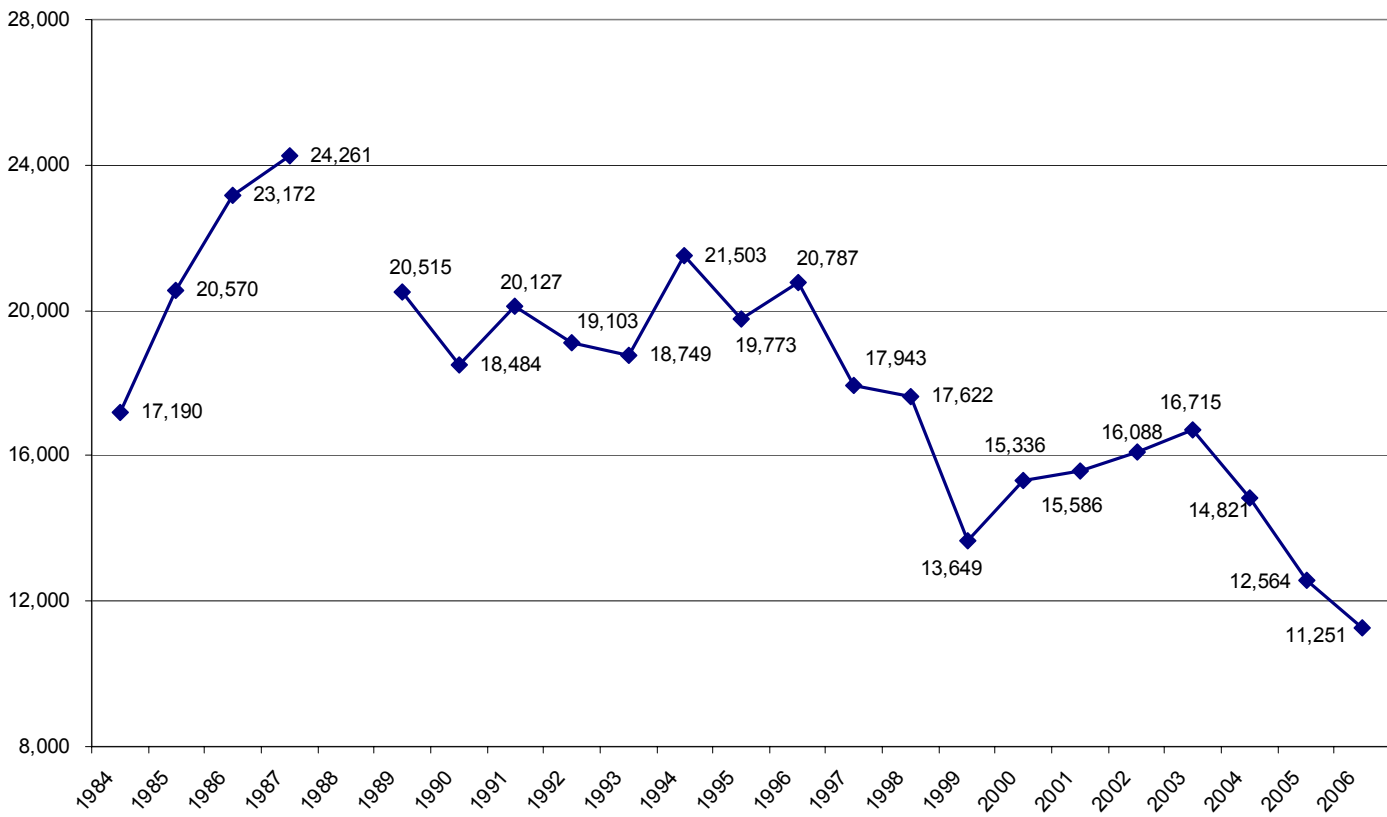

ANNUAL LARCENY COMPARISON IN TAMPA
No Data Available for 1988