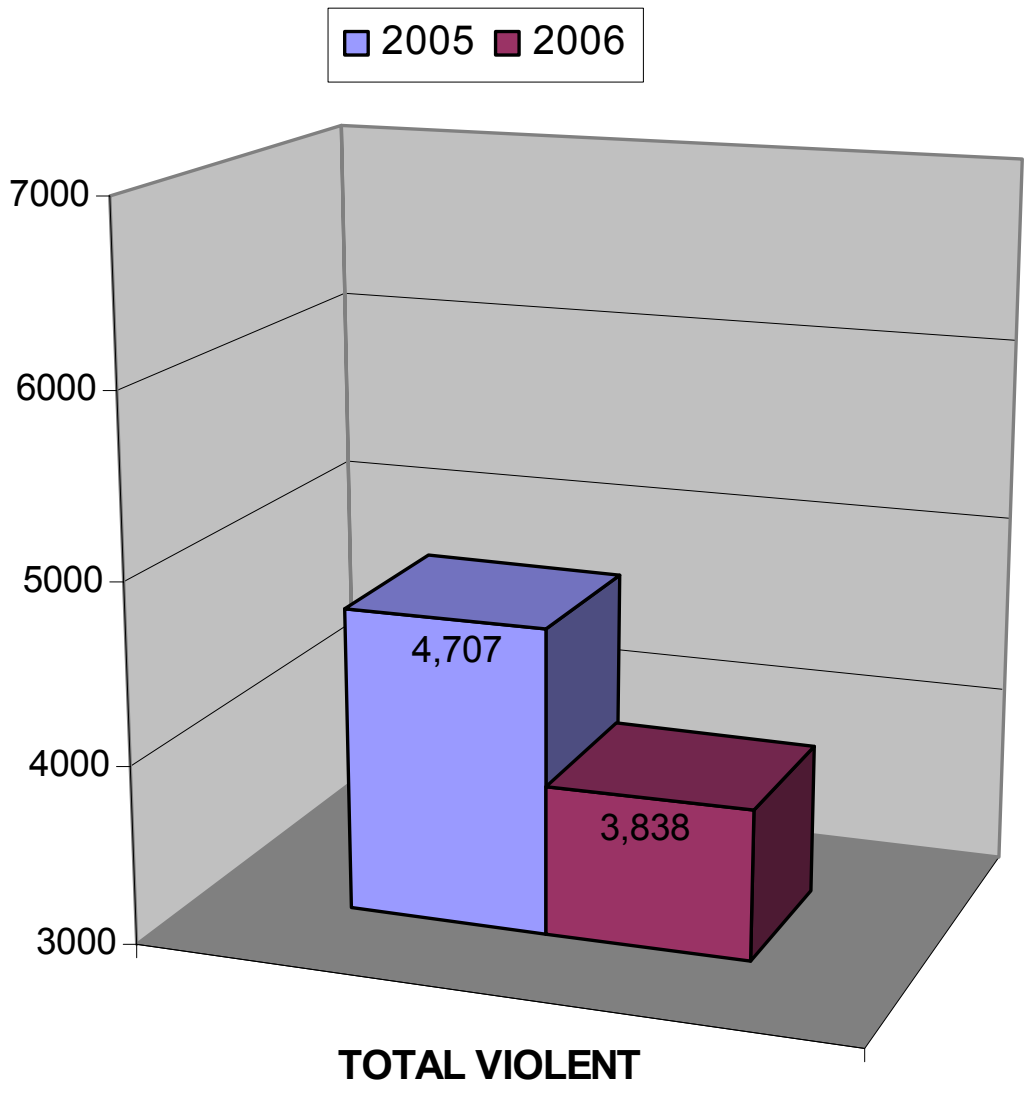

TAMPA POLICE DEPARTMENT 2006 ANNUAL CRIME REPORT