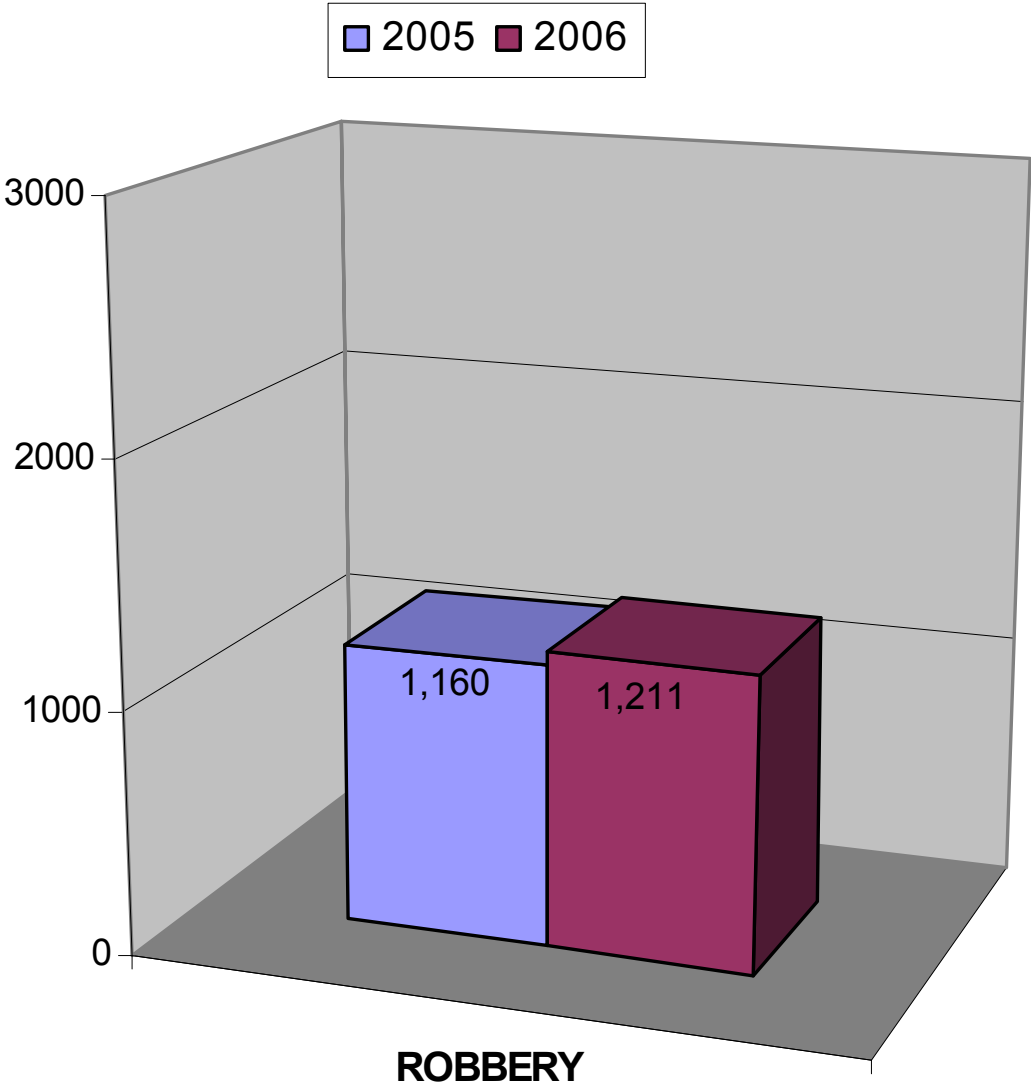

TAMPA POLICE DEPARTMENT 2006 ANNUAL CRIME REPORT