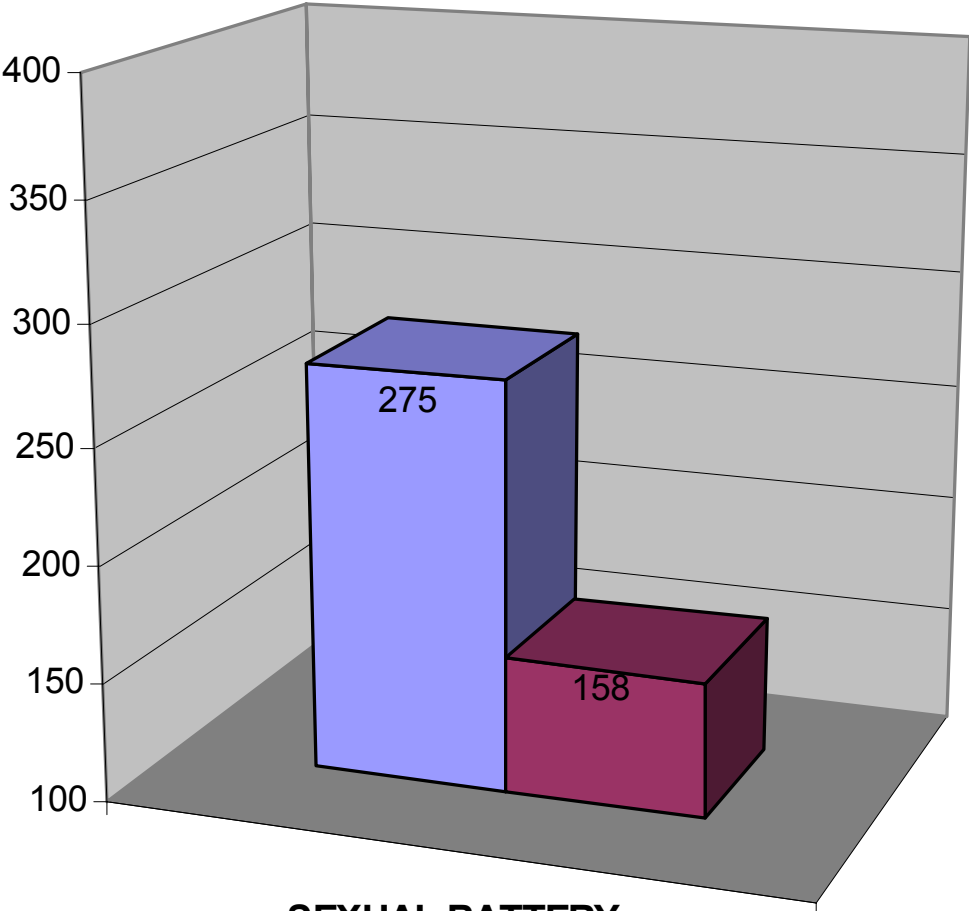

TAMPA POLICE DEPARTMENT 2006 ANNUAL CRIME REPORT

2005 2006

SEXUAL BATTERY