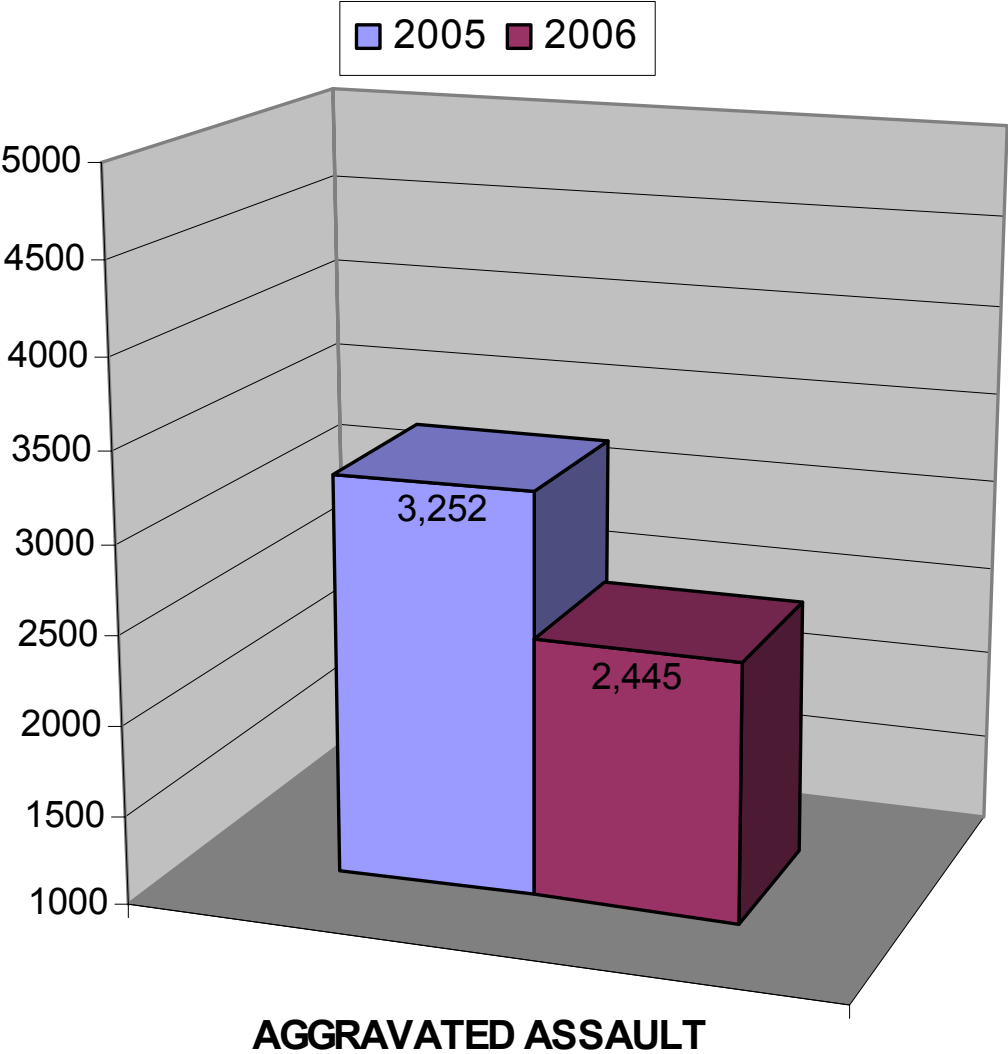

TAMPA POLICE DEPARTMENT 2006 ANNUAL CRIME REPORT