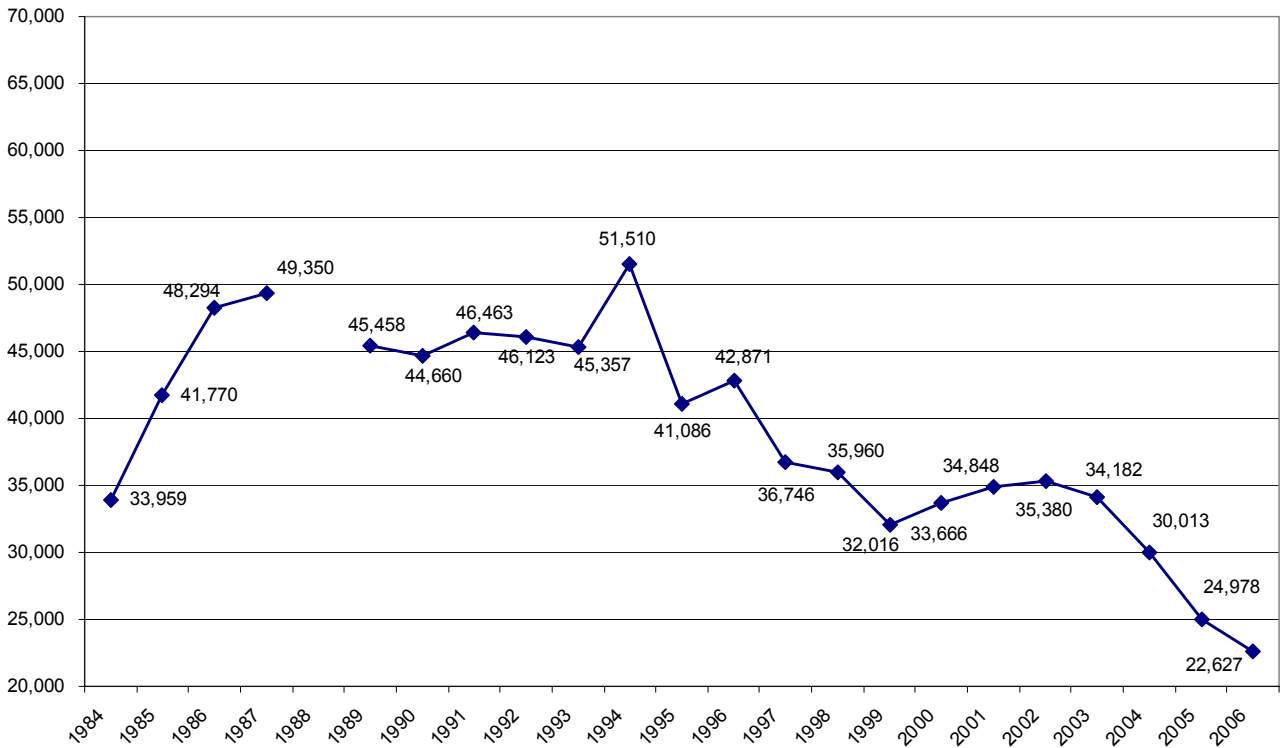

ANNUAL TOTAL PART 1 CRIME COMPARISON IN TAMPA
No Data Available for 1988