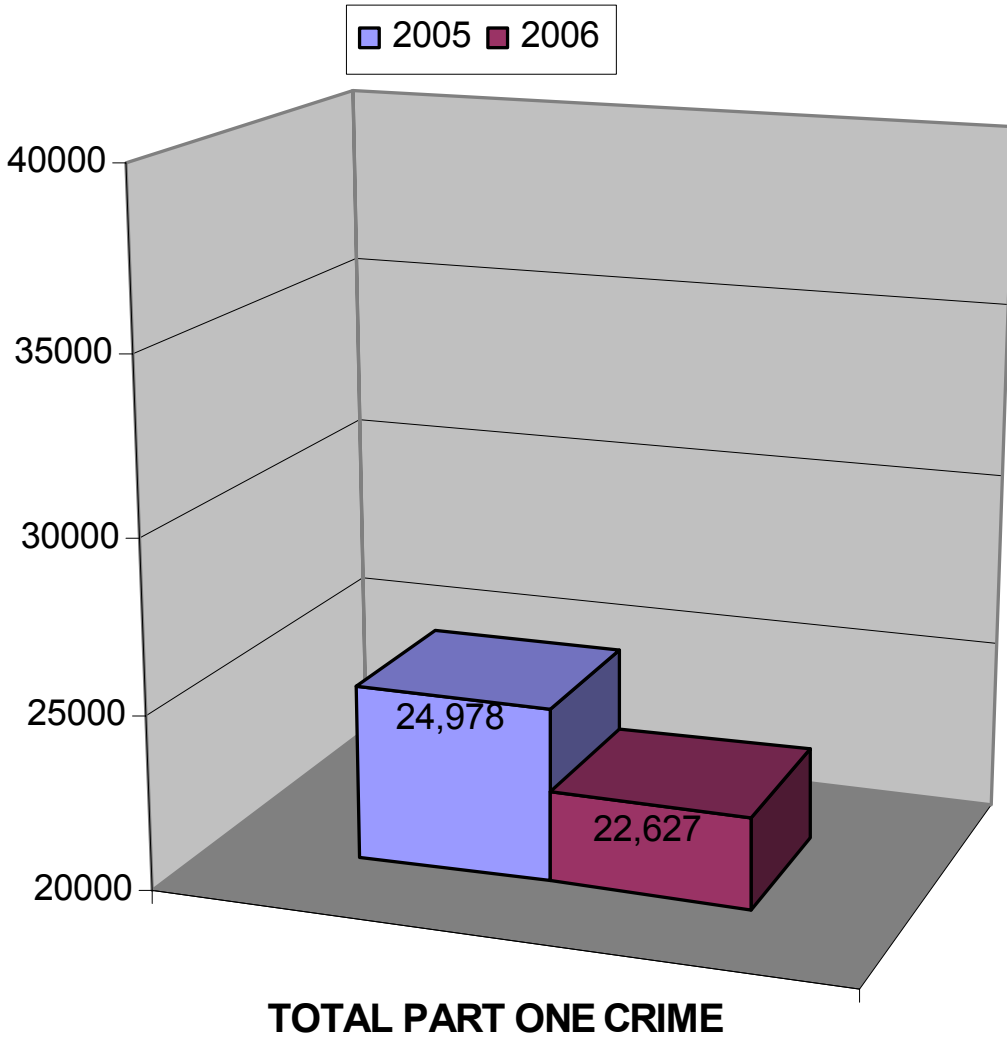

TAMPA POLICE DEPARTMENT 2006 ANNUAL CRIME REPORT