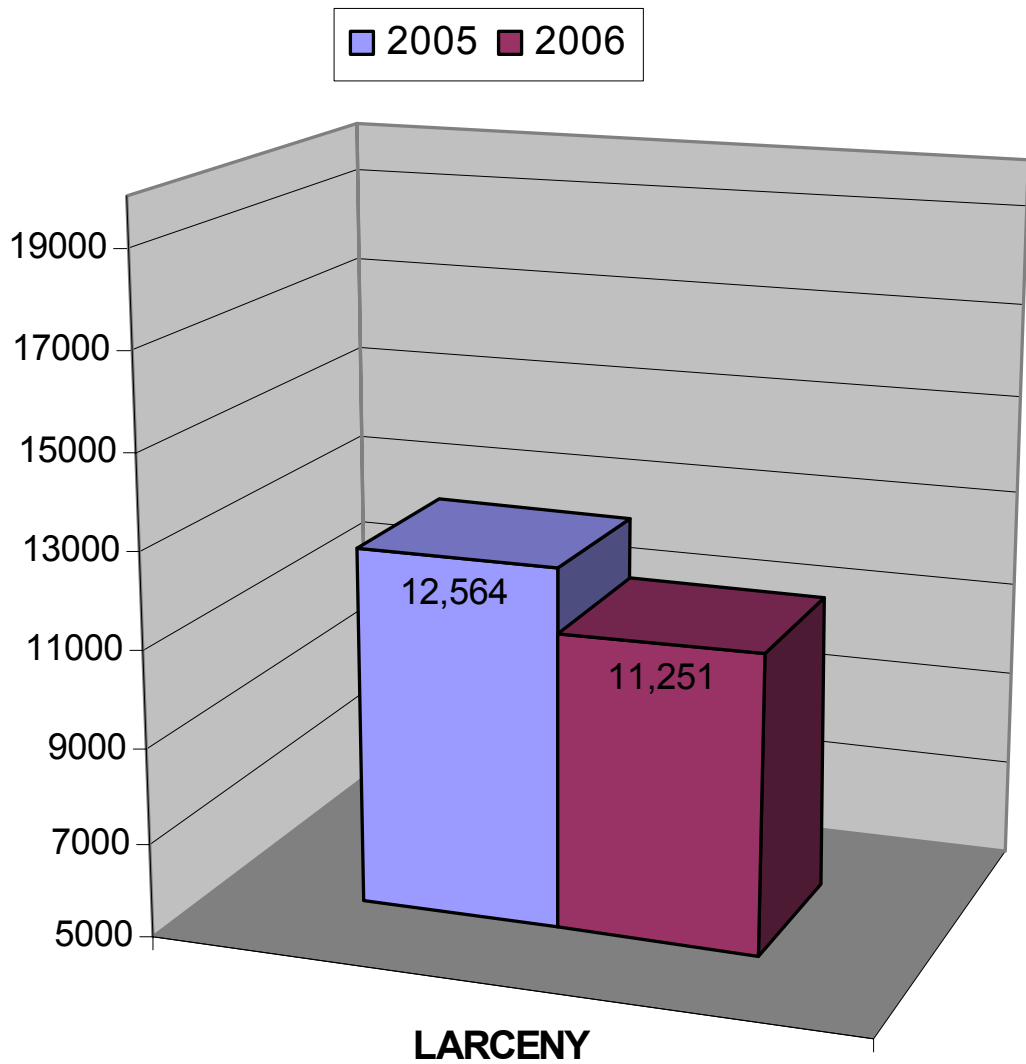

TAMPA POLICE DEPARTMENT 2006 ANNUAL CRIME REPORT