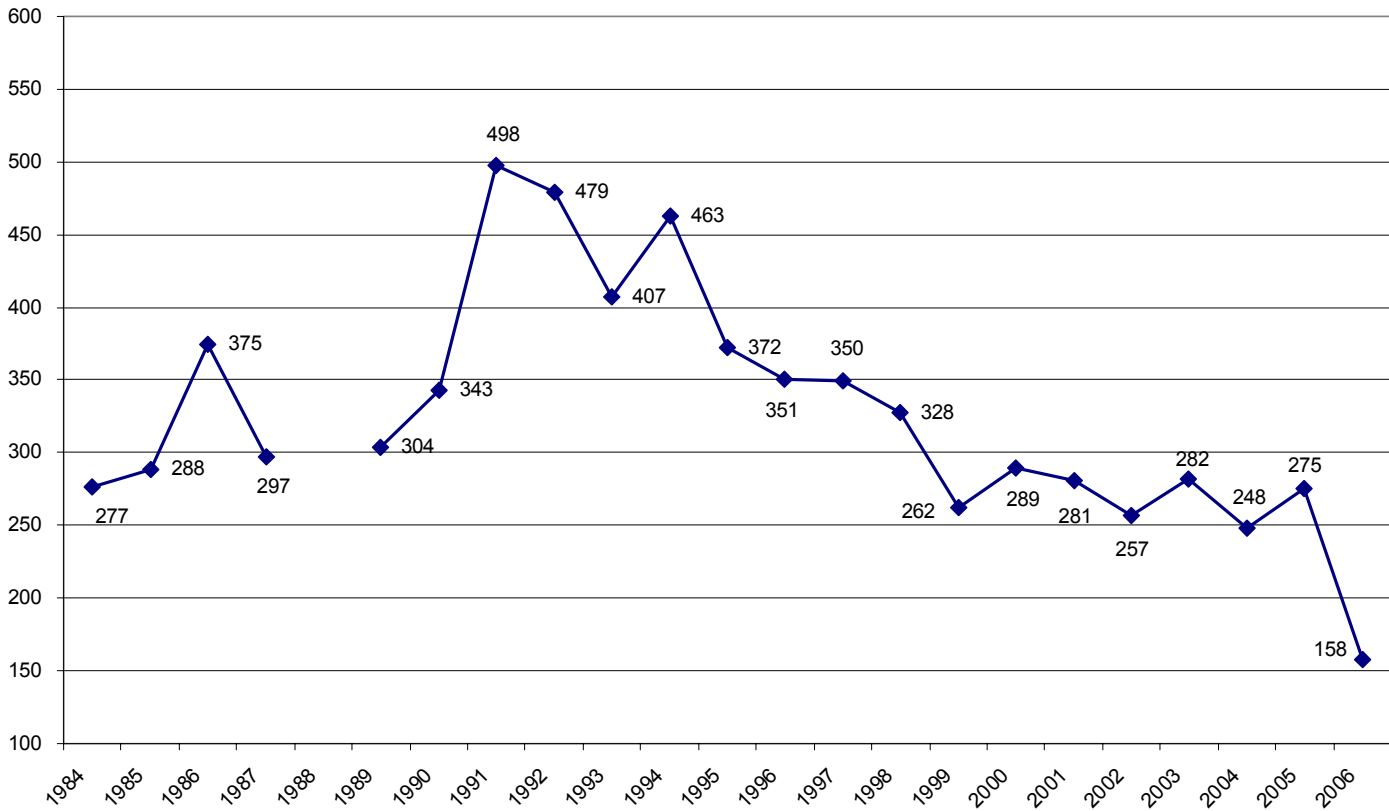

ANNUAL SEXUAL BATTERY COMPARISON IN TAMPA
No Data Available for 1988