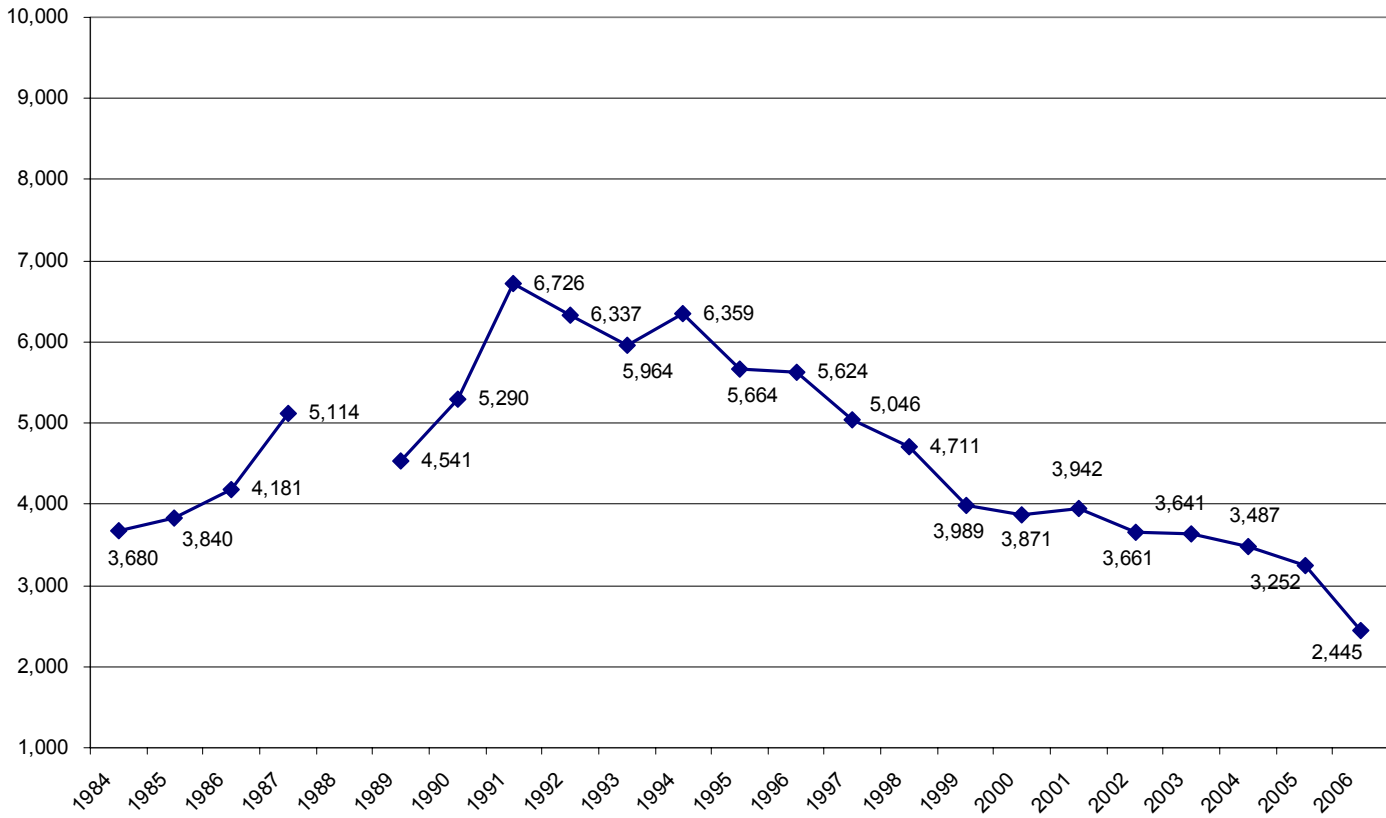

ANNUAL AGGRAVATED ASSAULT COMPARISON IN TAMPA

No Data Available for 1988