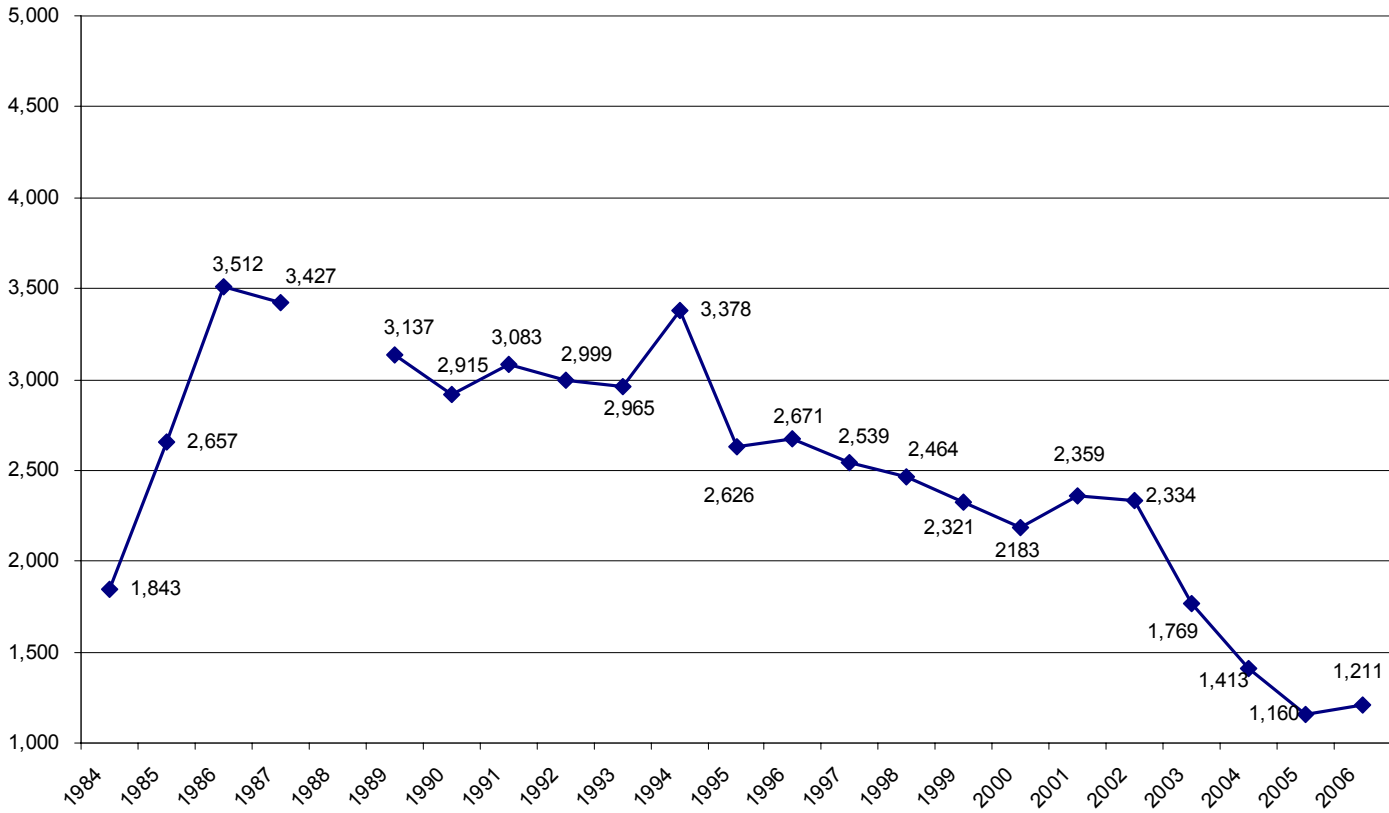

ANNUAL ROBBERY COMPARISON IN TAMPA
No Data Available for 1988