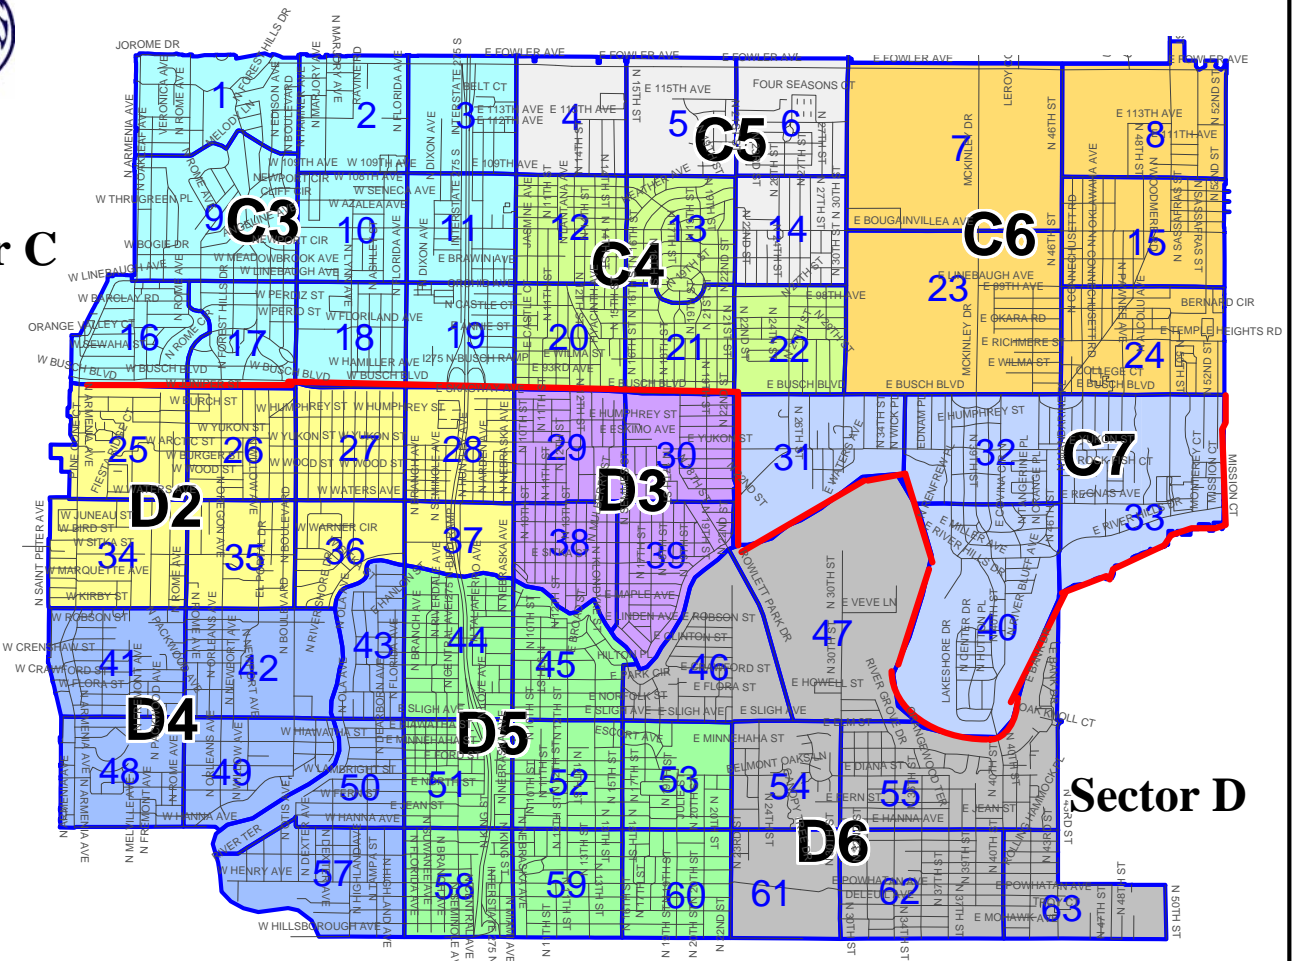

Tampa Police Department District Two

Sector C

Sector D

C2

New Tampa