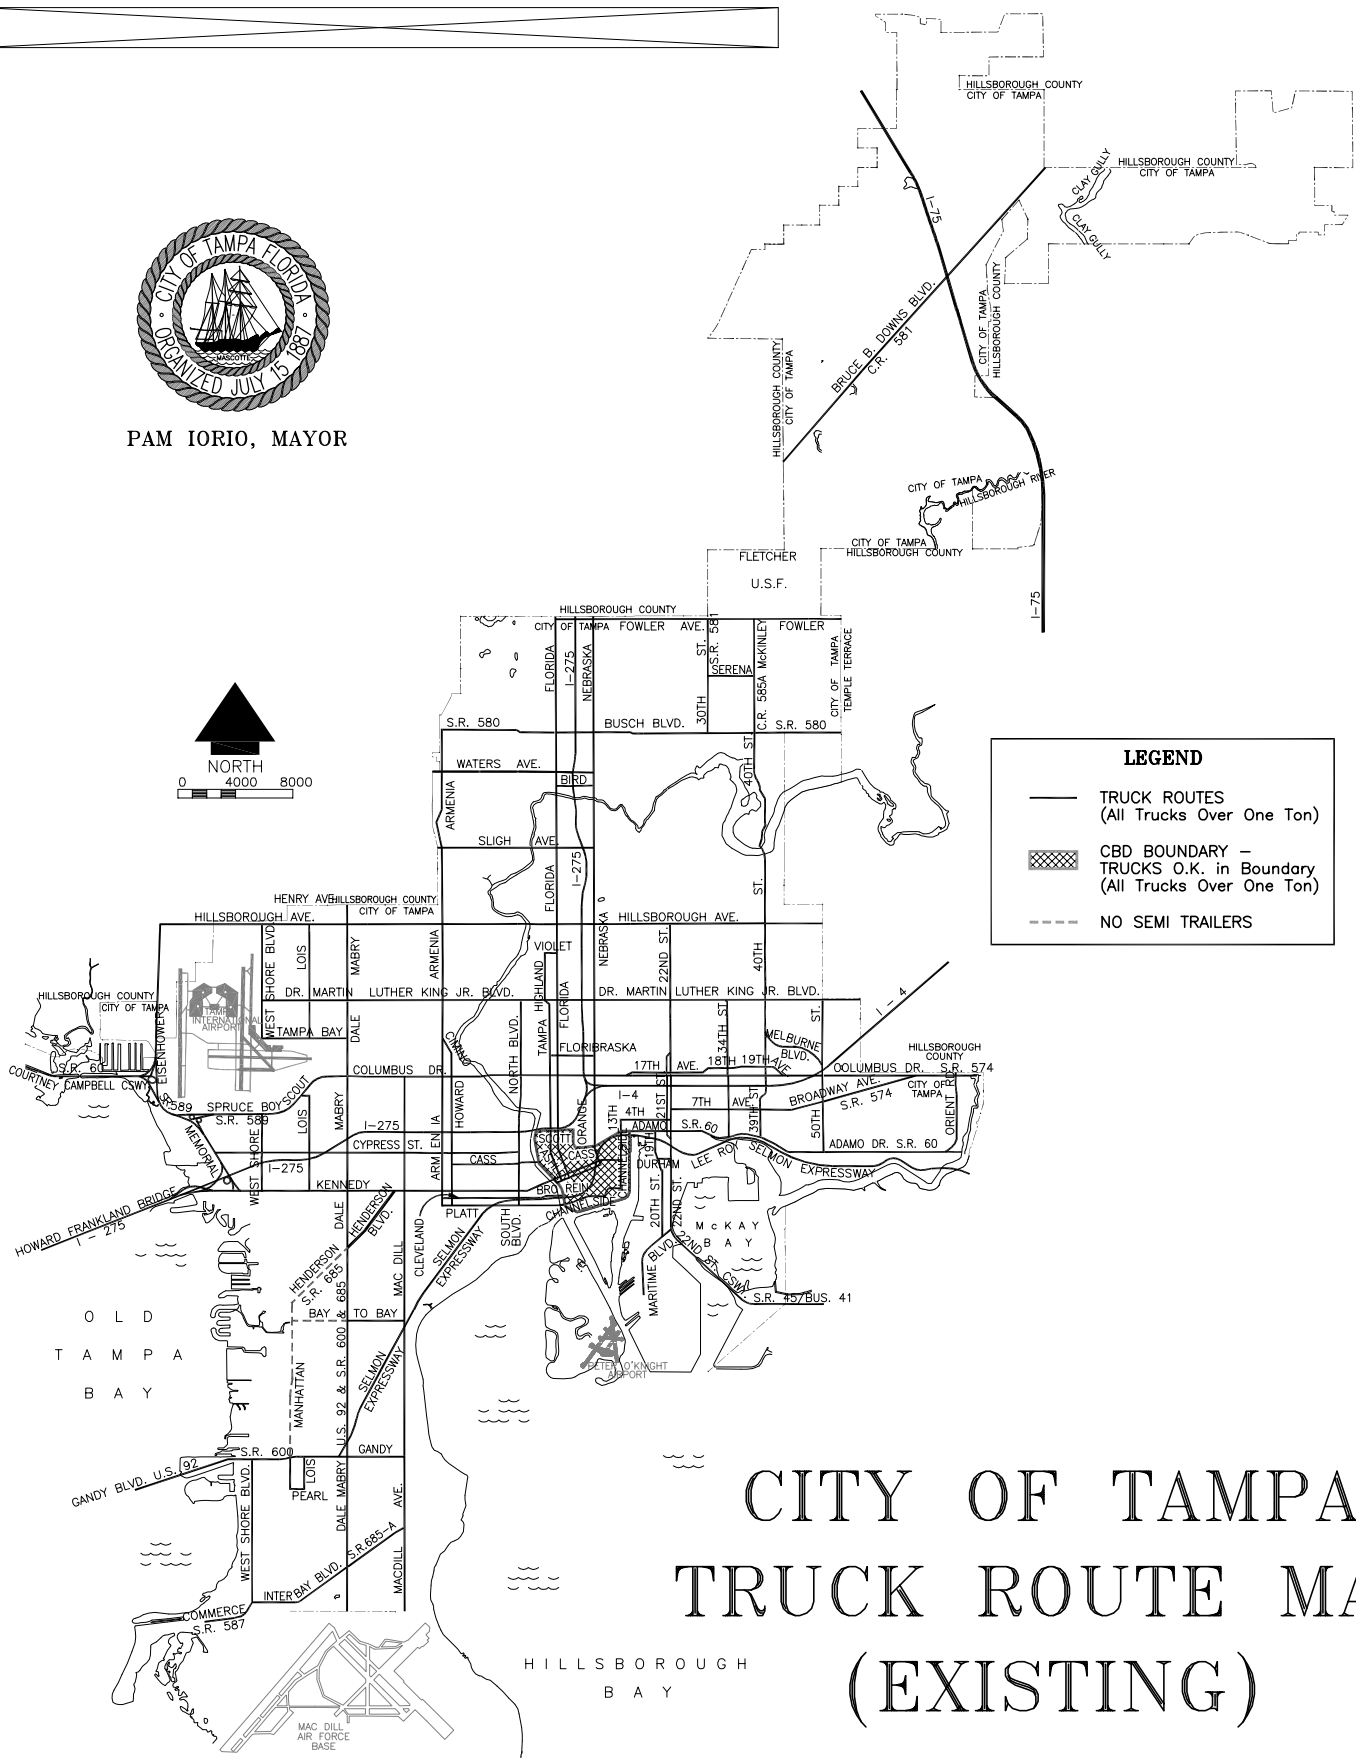

PAM IORIO, MAYOR

LEGEND

- TRUCK ROUTES (All Trucks Over One Ton)
- ▨ CBD BOUNDARY — TRUCKS O.K. in Boundary (All Trucks Over One Ton)
- - - NO SEMI TRAILERS

CITY OF TAMPA TRUCK ROUTE MAP (EXISTING)