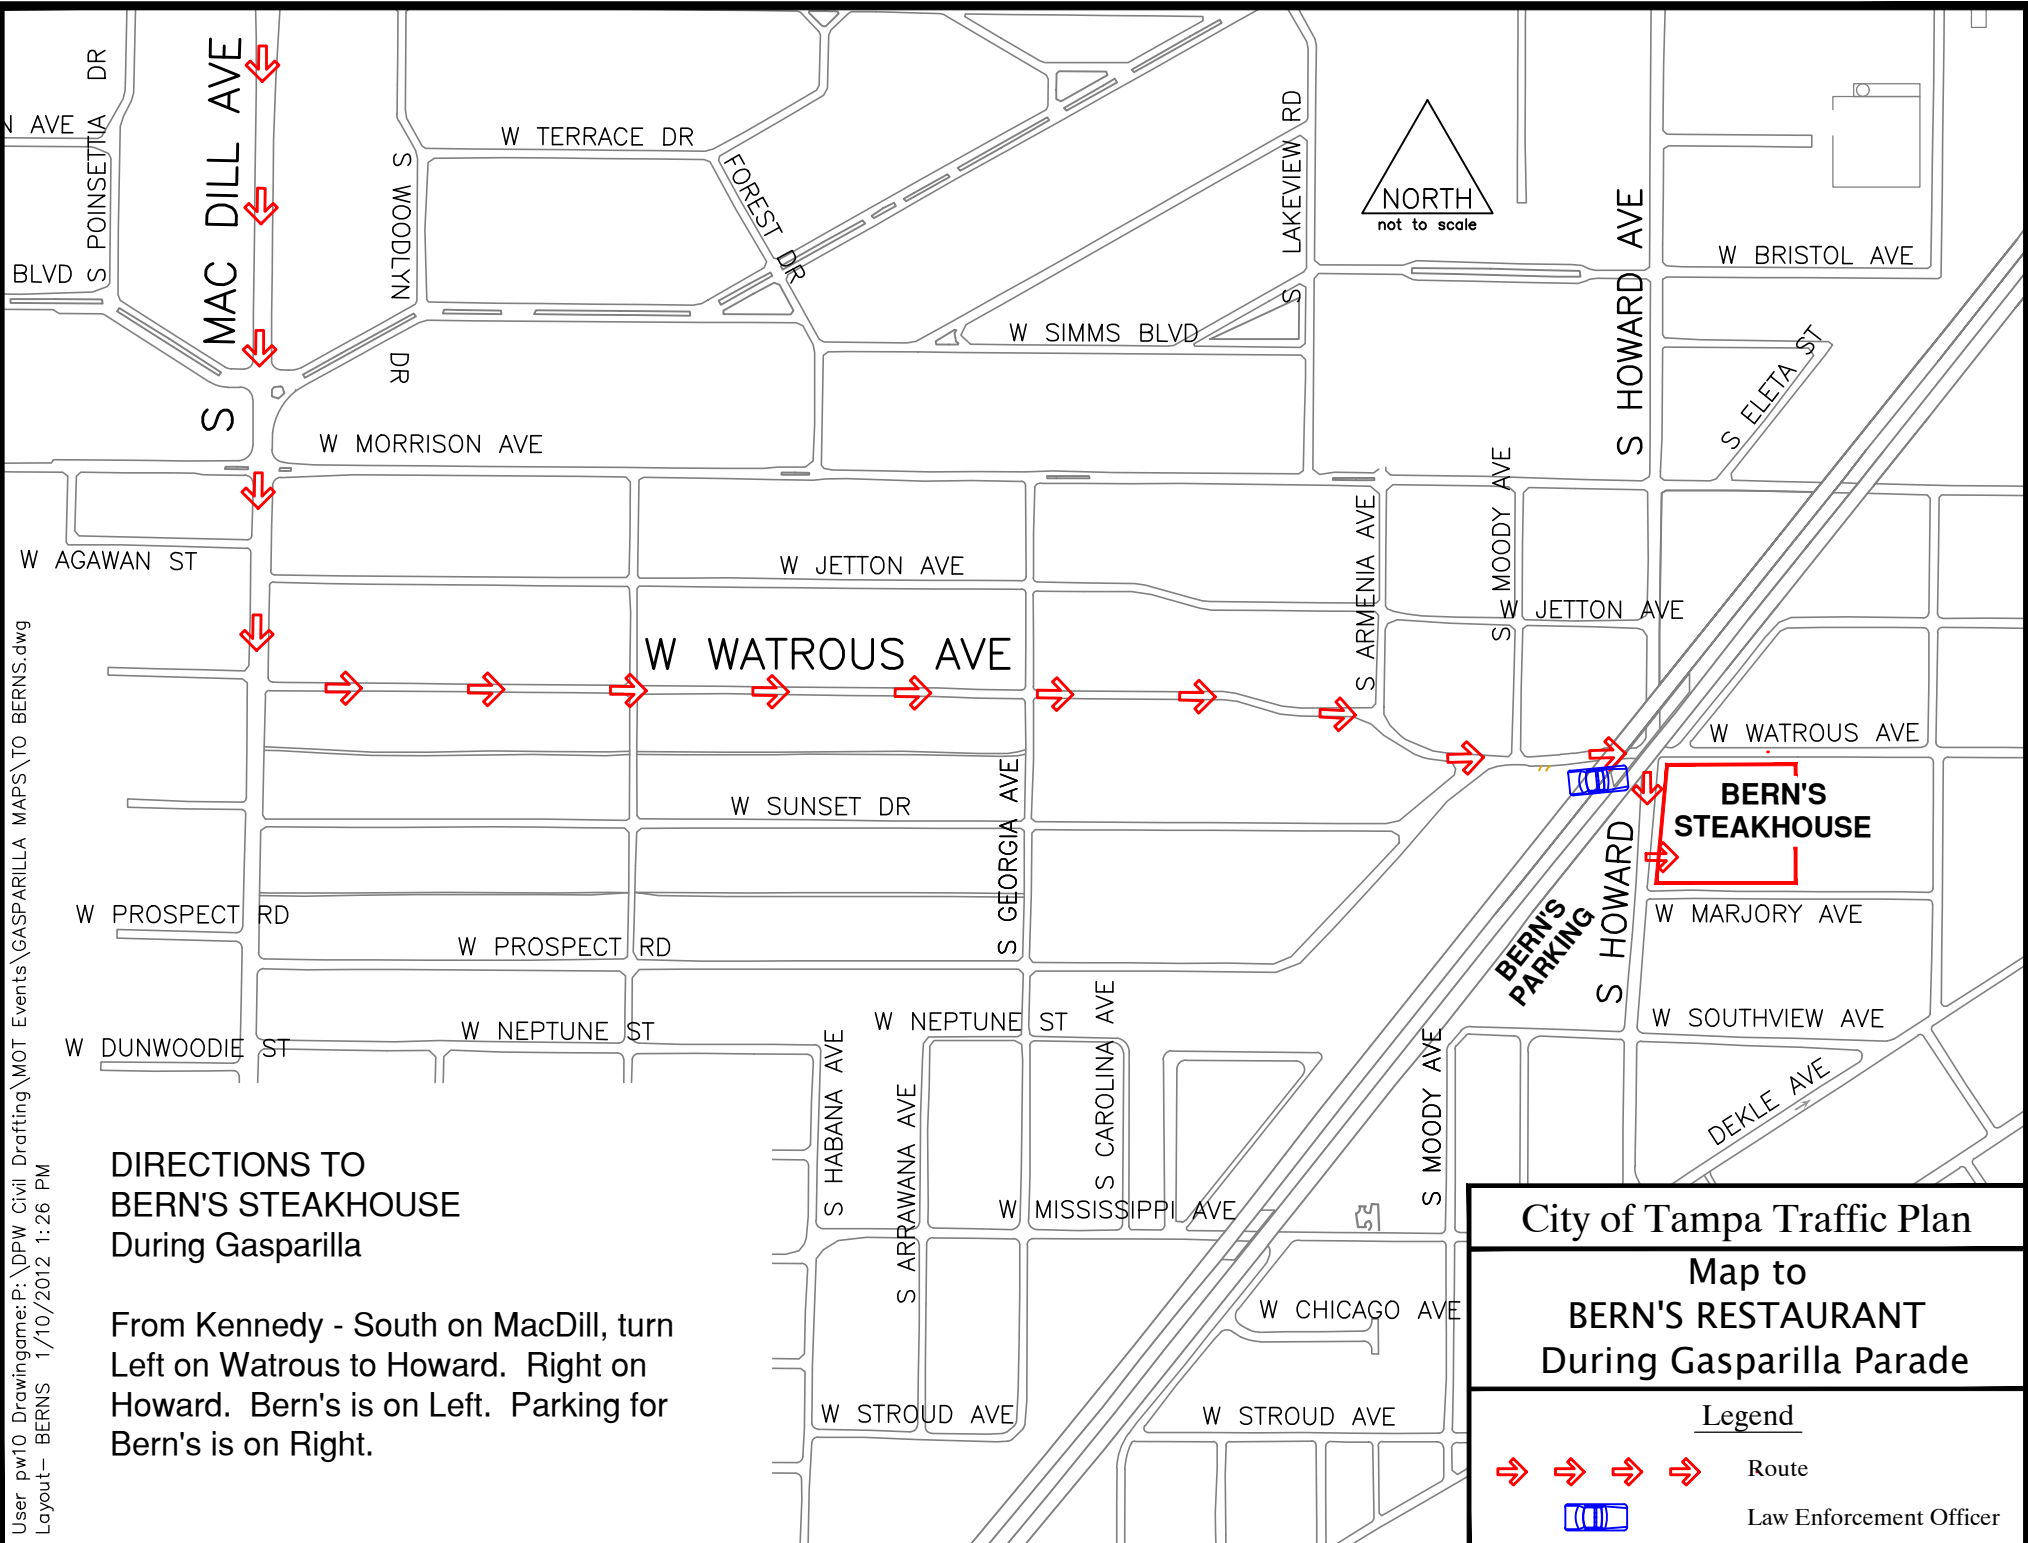

User pw10 Drawingname:P:\DPW Civil Drafting\MOT Events\GASPARILLA MAPS\TO BERN.S.dwg
Layout-- BERN 1/10/2012 1:26 PM

DIRECTIONS TO BERN'S STEAKHOUSE During Gasparilla

From Kennedy - South on MacDill, turn Left on Watrous to Howard. Right on Howard. Bern's is on Left. Parking for Bern's is on Right.

City of Tampa Traffic Plan
Map to BERN'S RESTAURANT During Gasparilla Parade

Legend

-  Route
-  Law Enforcement Officer