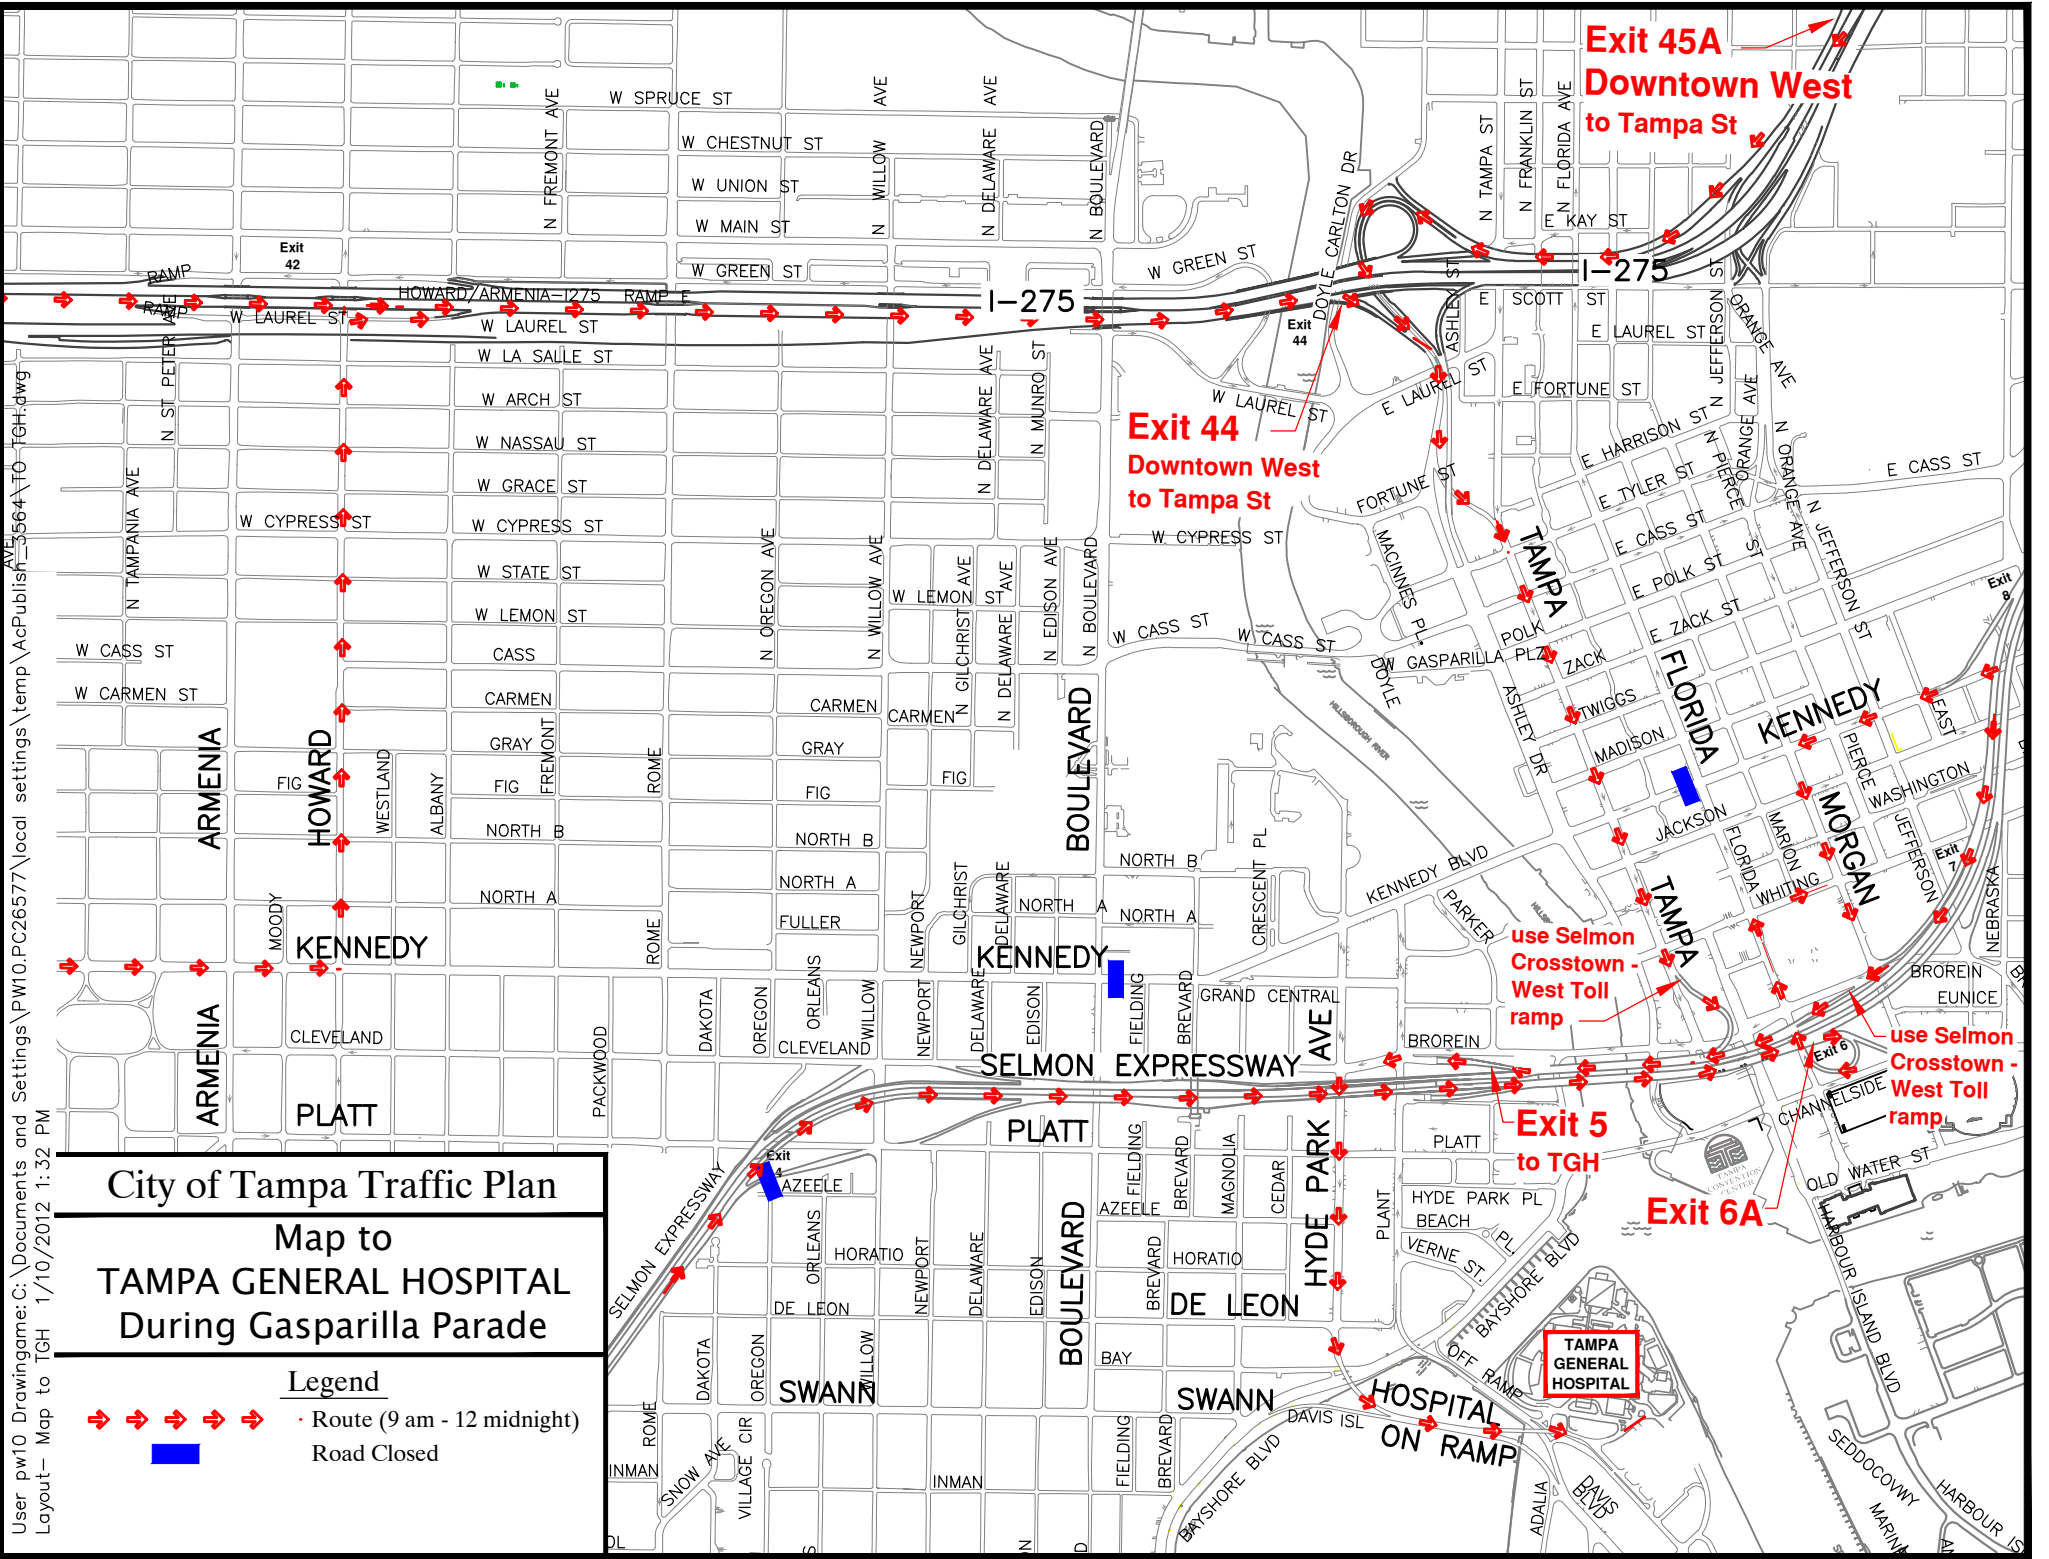

User pw10 Drawings: C:\Documents and Settings\pw10.PC26577\local settings\temp\AcPublisher_3564\T0-TGH.dwg
Layout- Map to TGH 1/10/2012 1:32 PM

City of Tampa Traffic Plan

Map to TAMPA GENERAL HOSPITAL During Gasparilla Parade

Legend

- → → → → Route (9 am - 12 midnight)
- Road Closed

Exit 45A
Downtown West
to Tampa St

Exit 44
Downtown West
to Tampa St

use Selmon
Crosstown -
West Toll
ramp

use Selmon
Crosstown -
West Toll
ramp

Exit 5
to TGH

Exit 6A

TAMPA
GENERAL
HOSPITAL