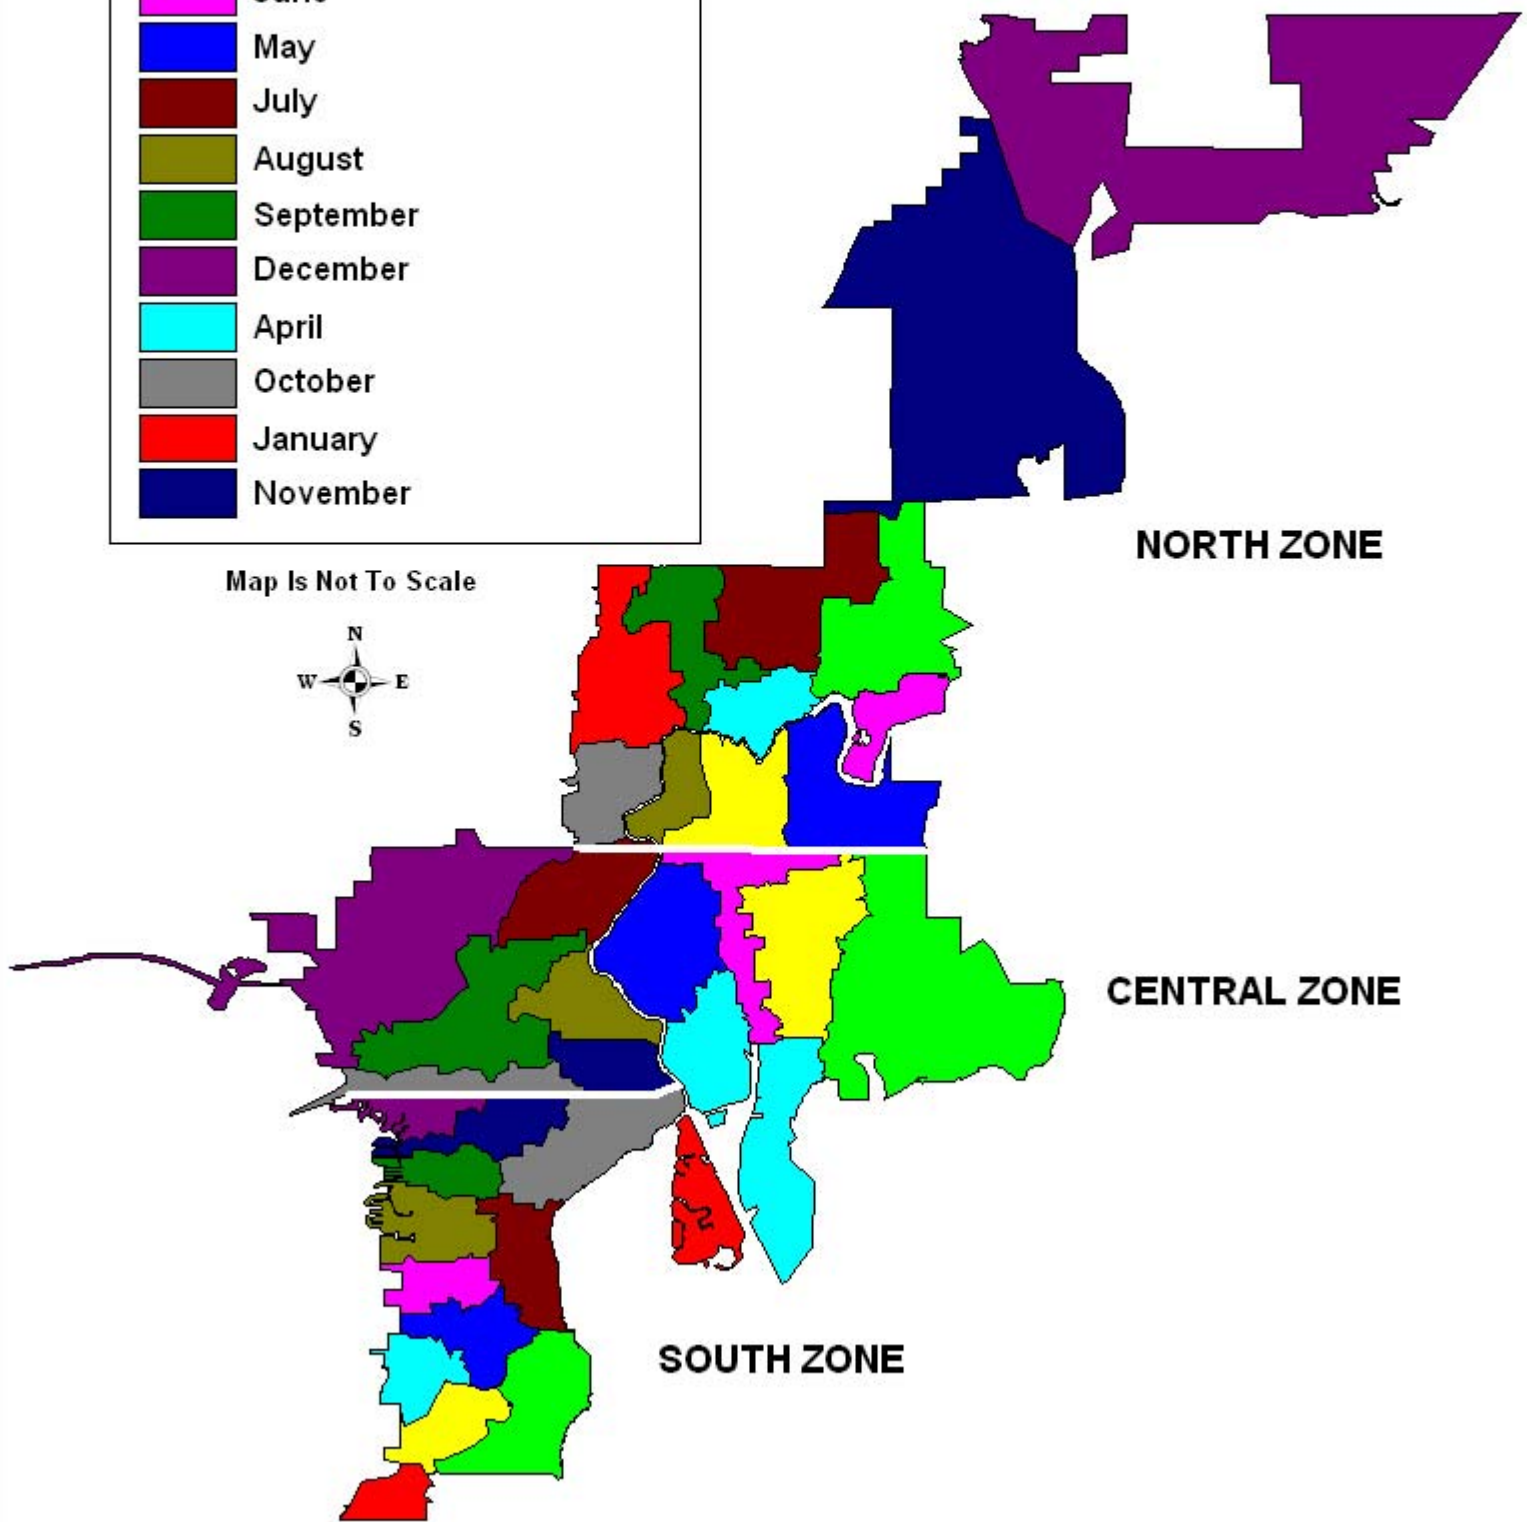

# STORMWATER'S MONTHLY PLAN

## Zone Maintenance By Month

Map Is Not To Scale

**NORTH ZONE**

**CENTRAL ZONE**

**SOUTH ZONE**