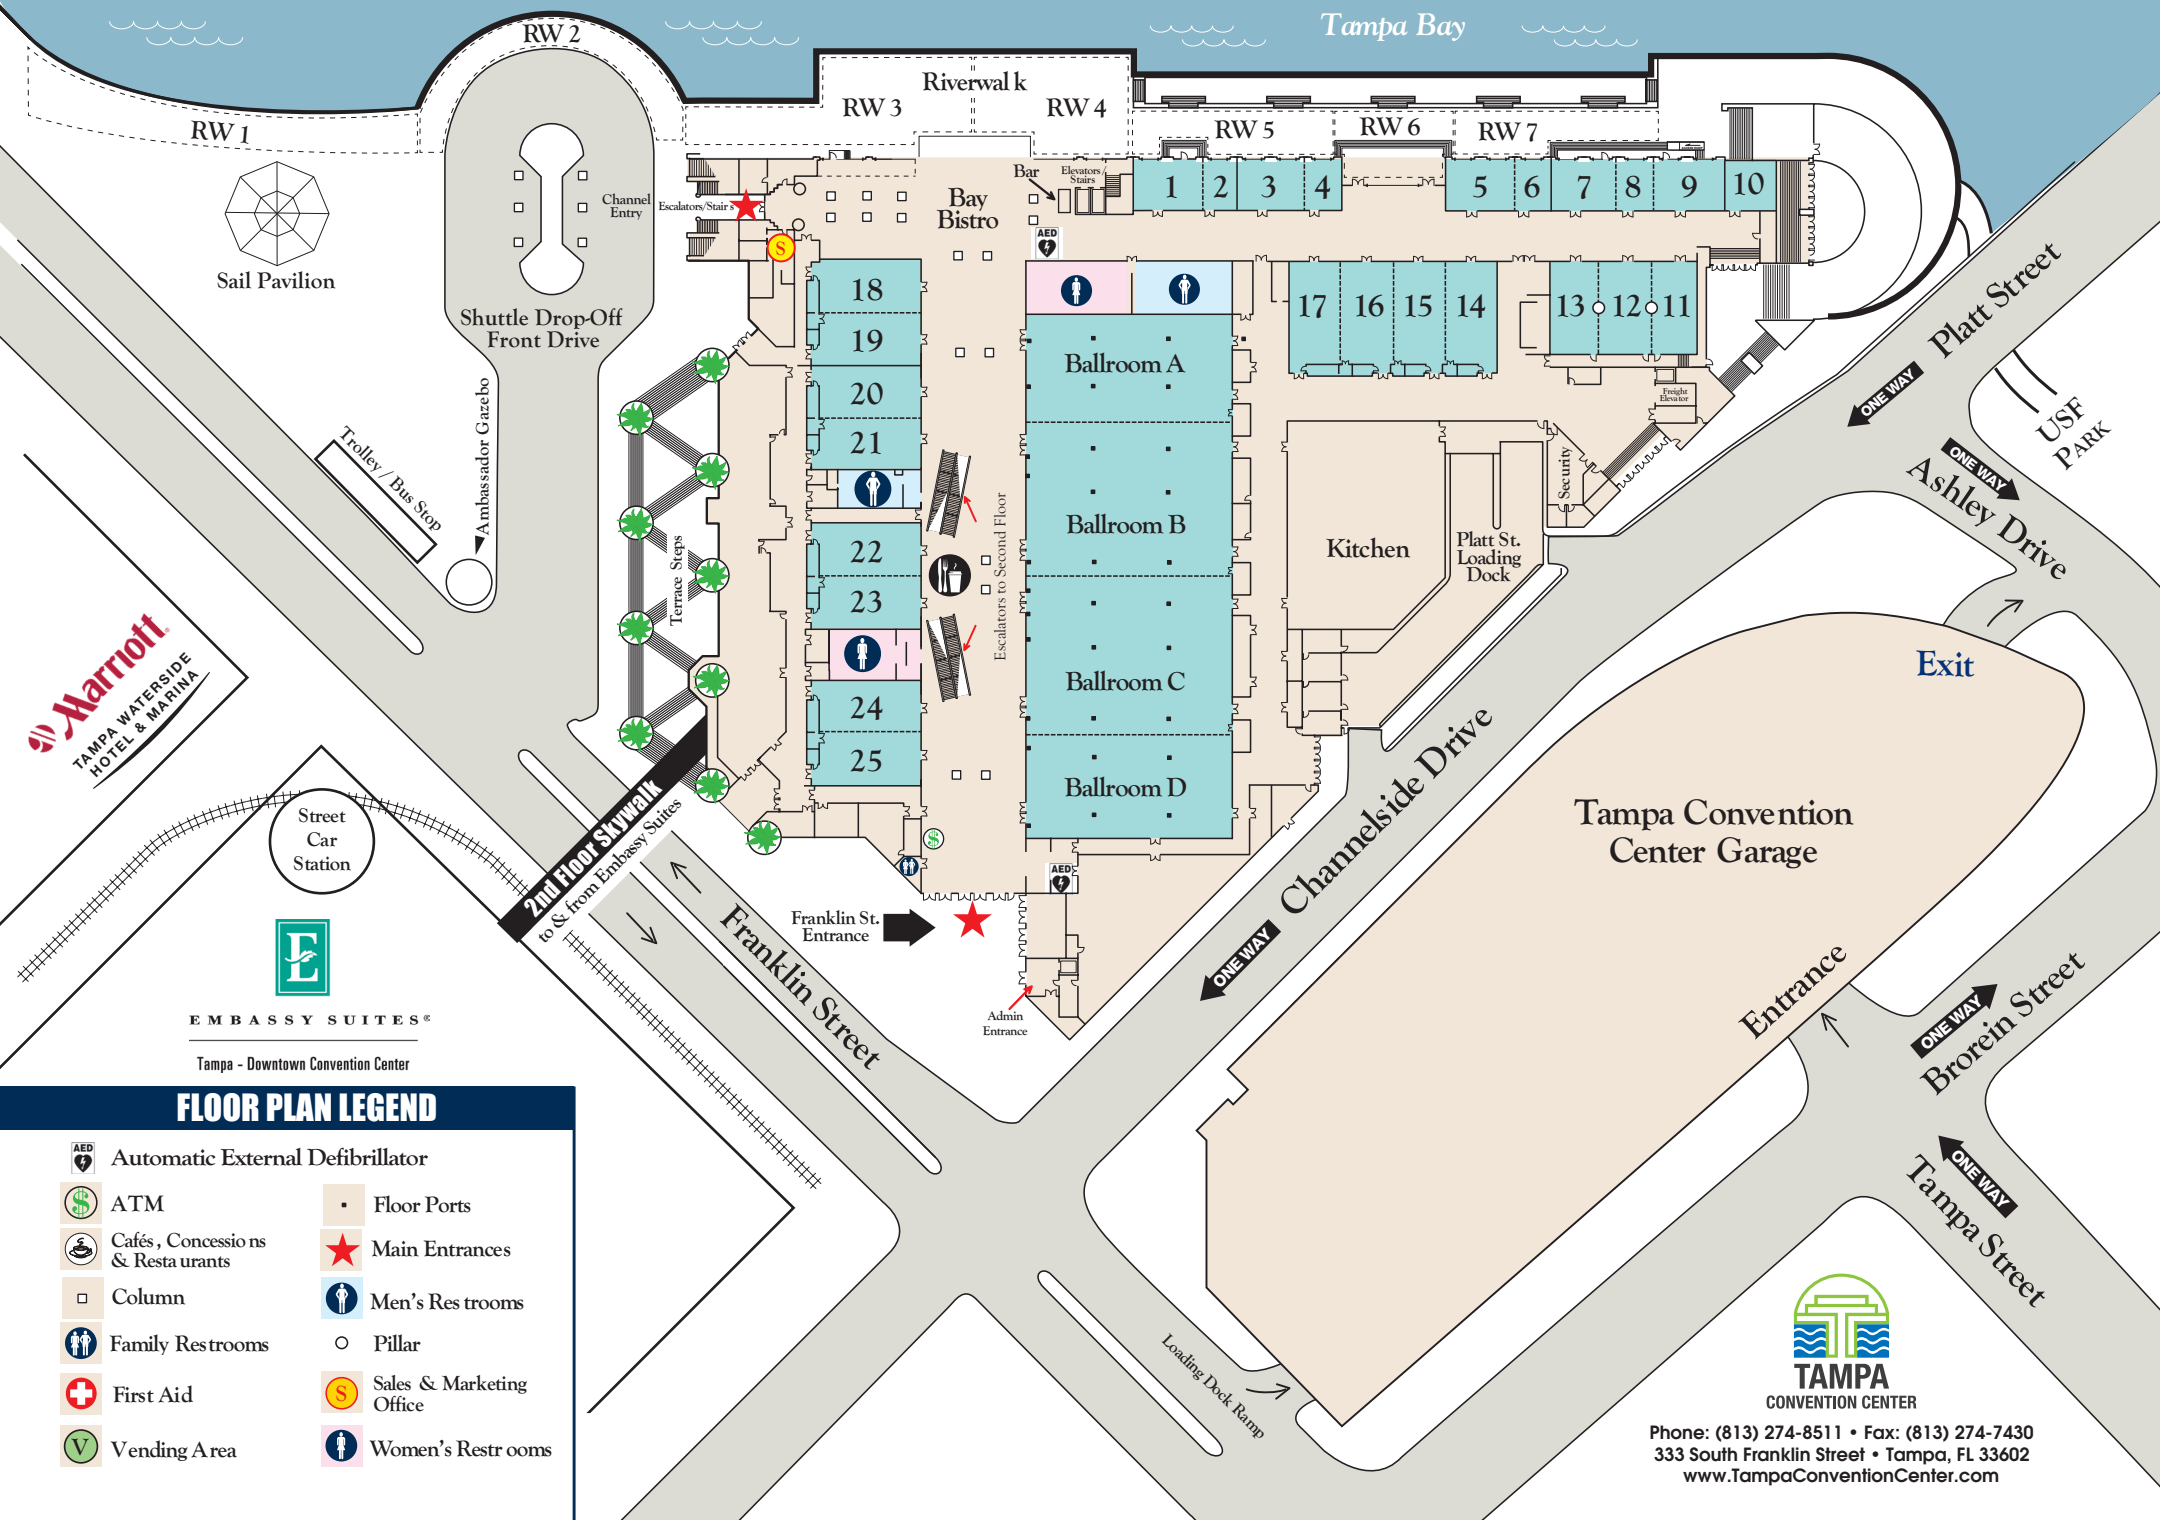

1st Floor

Marriott
TAMPA WATERSIDE
HOTEL & MARINA

EMBASSY SUITES®
Tampa - Downtown Convention Center

FLOOR PLAN LEGEND

- Automatic External Defibrillator
- ATM
- Cafés, Concessions & Restaurants
- Column
- Family Restrooms
- First Aid
- Vending Area
- Floor Ports
- Main Entrances
- Men's Restrooms
- Pillar
- Sales & Marketing Office
- Women's Restrooms