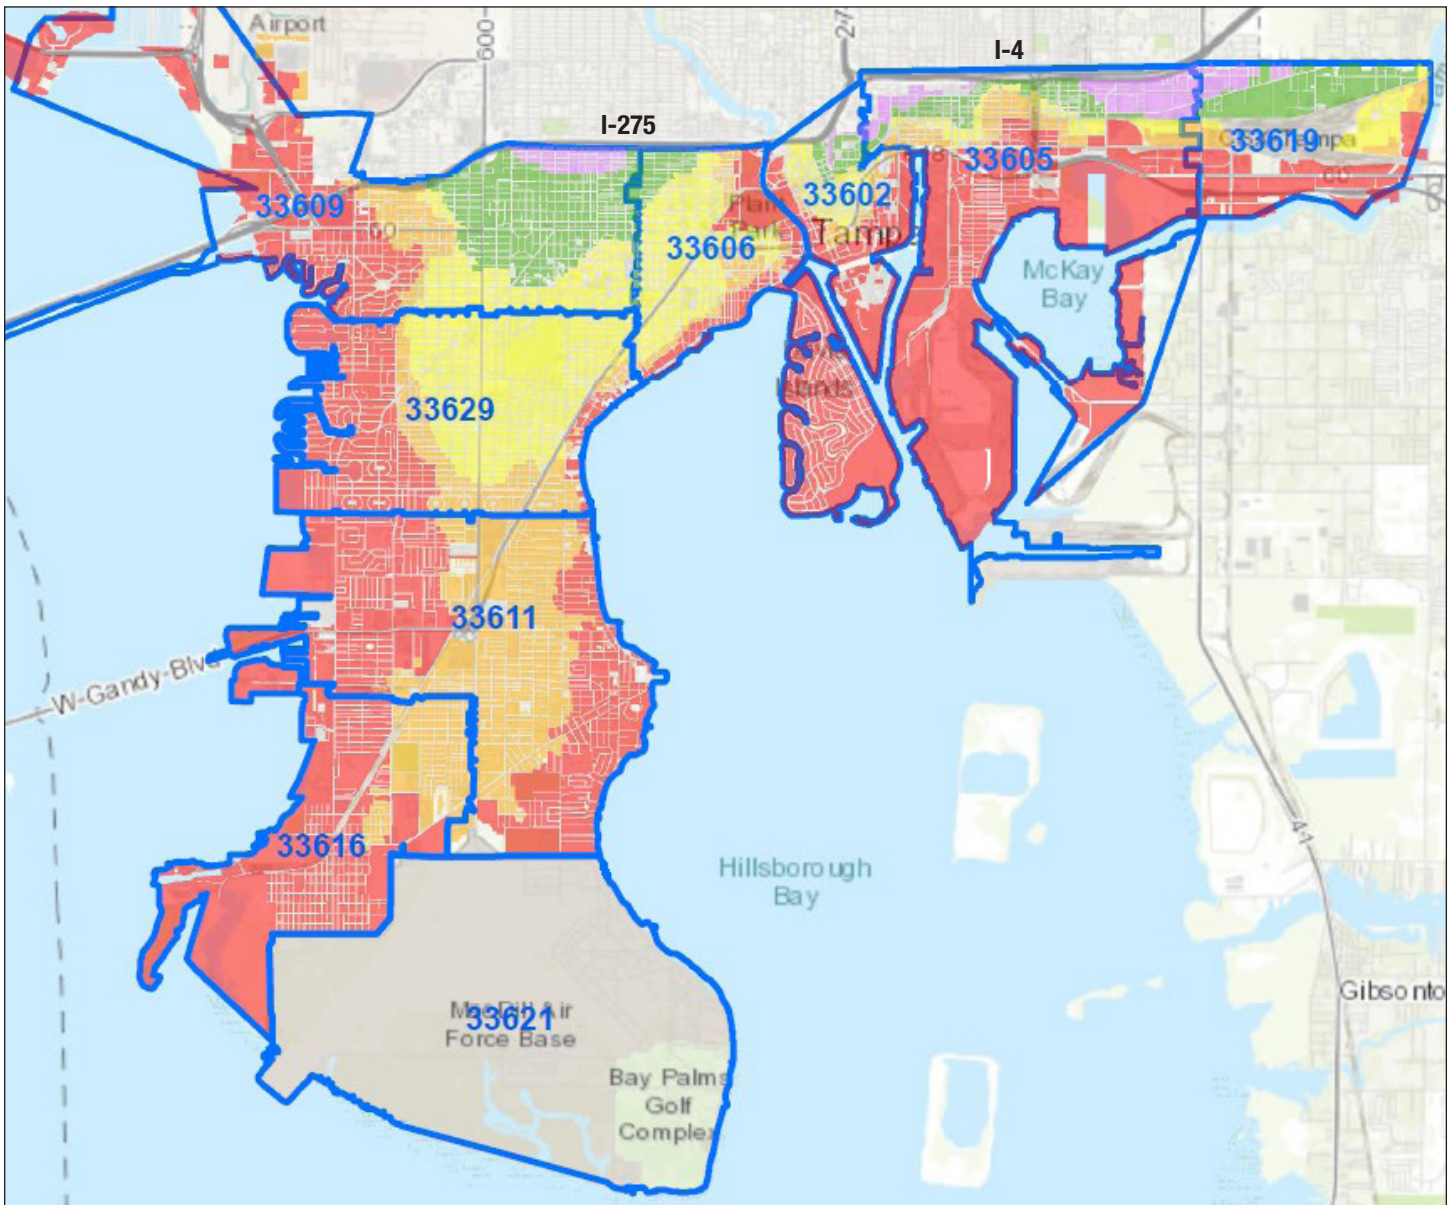

The map represents the target area for the City of Tampa, Re-Entry Hang Tag Program.

## Evacuation Zone

## Potential Storm Tide Heights

- A - 11 feet
- B - 17 feet
- C - 22 feet
- D - 31 feet
- E - 38 feet