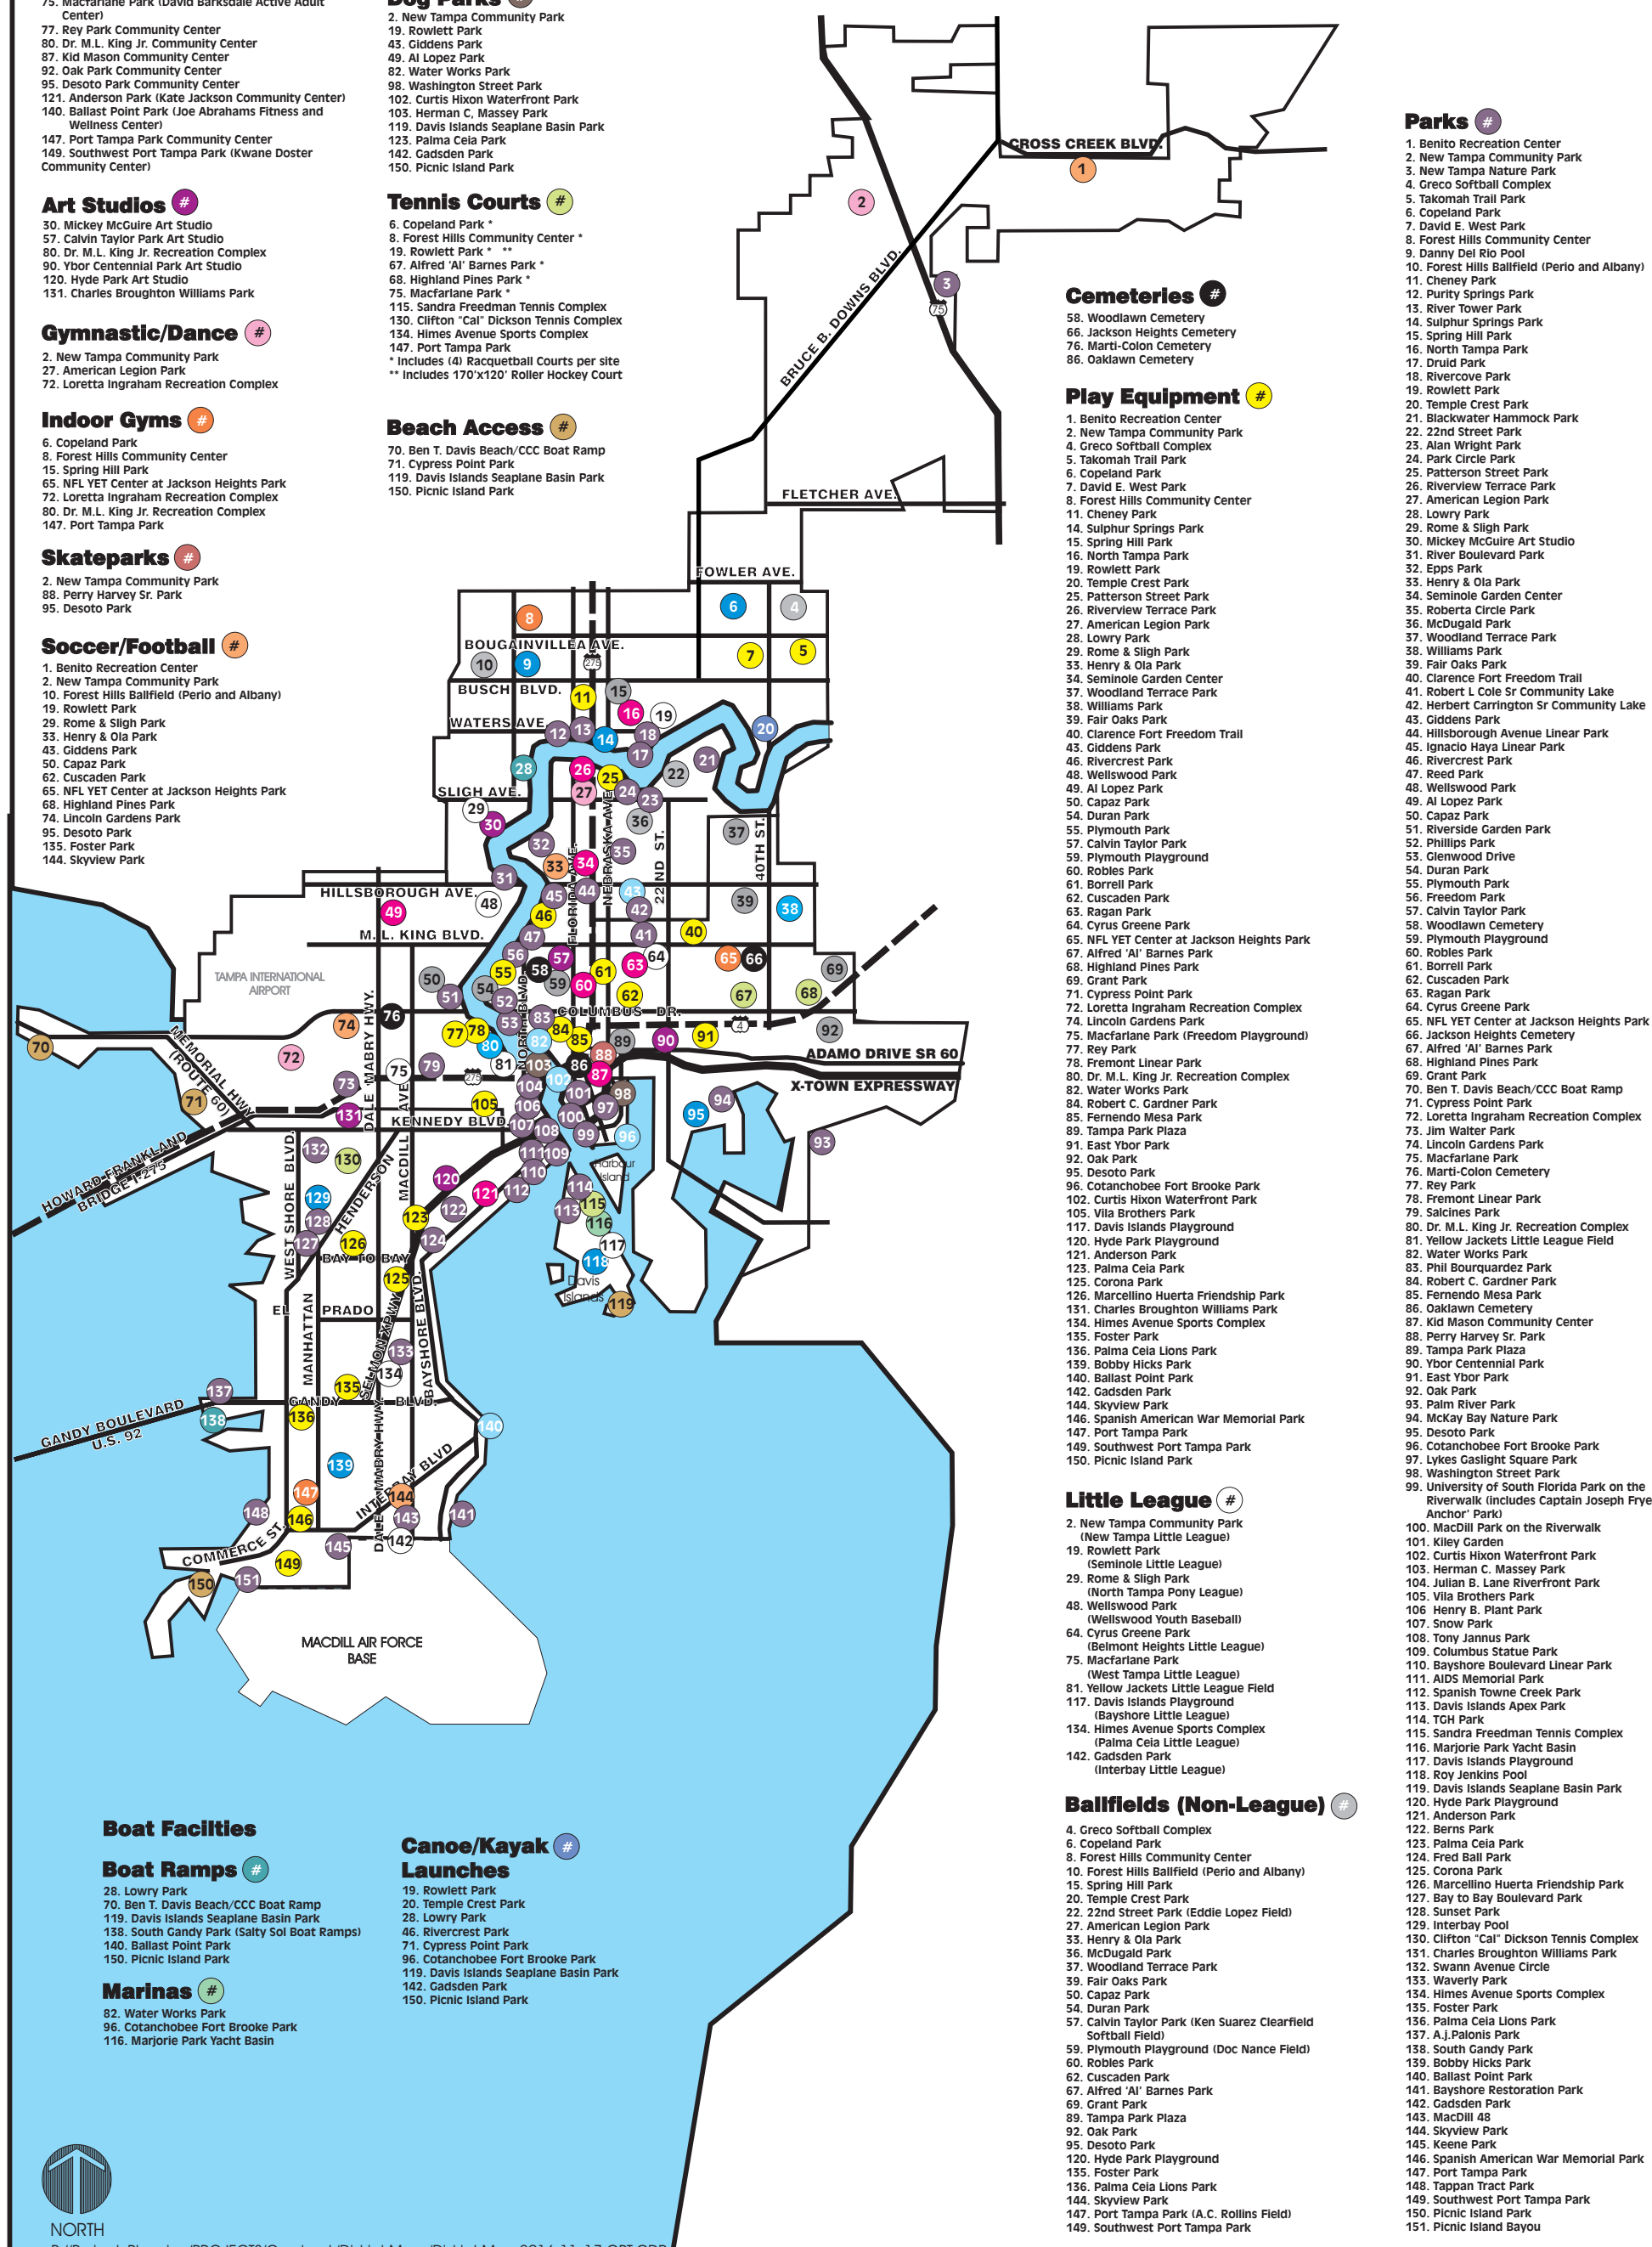

Dog Parks

- New Tampa Community Park
- Rowlett Park
- Giddens Park
- Al Lopez Park
- Water Works Park
- Washington Street Park
- Curtis Hixon Waterfront Park
- Herman C. Massey Park
- Davis Islands Seaplane Basin Park
- Palma Ceia Park
- Gadsden Park
- Picnic Island Park

Beach Access

- Ben T. Davis Beach/CCC Boat Ramp
- Cypress Point Park
- Davis Islands Seaplane Basin Park
- Picnic Island Park

Cemeteries

- Woodlawn Cemetery
- Jackson Heights Cemetery
- Marti-Colon Cemetery
- Oaklawn Cemetery