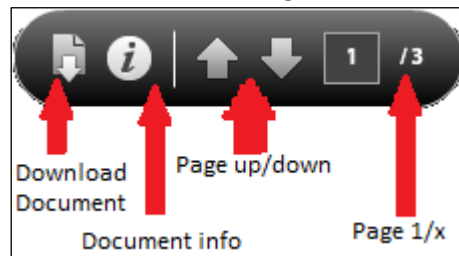

You can navigate to any document by clicking the On Screen Arrow Buttons or using the Left and Right arrow keys on your keyboard.

Use the floating navigator within the open document to Download the document, get the document information, Scroll up and down pages, and view a particular page