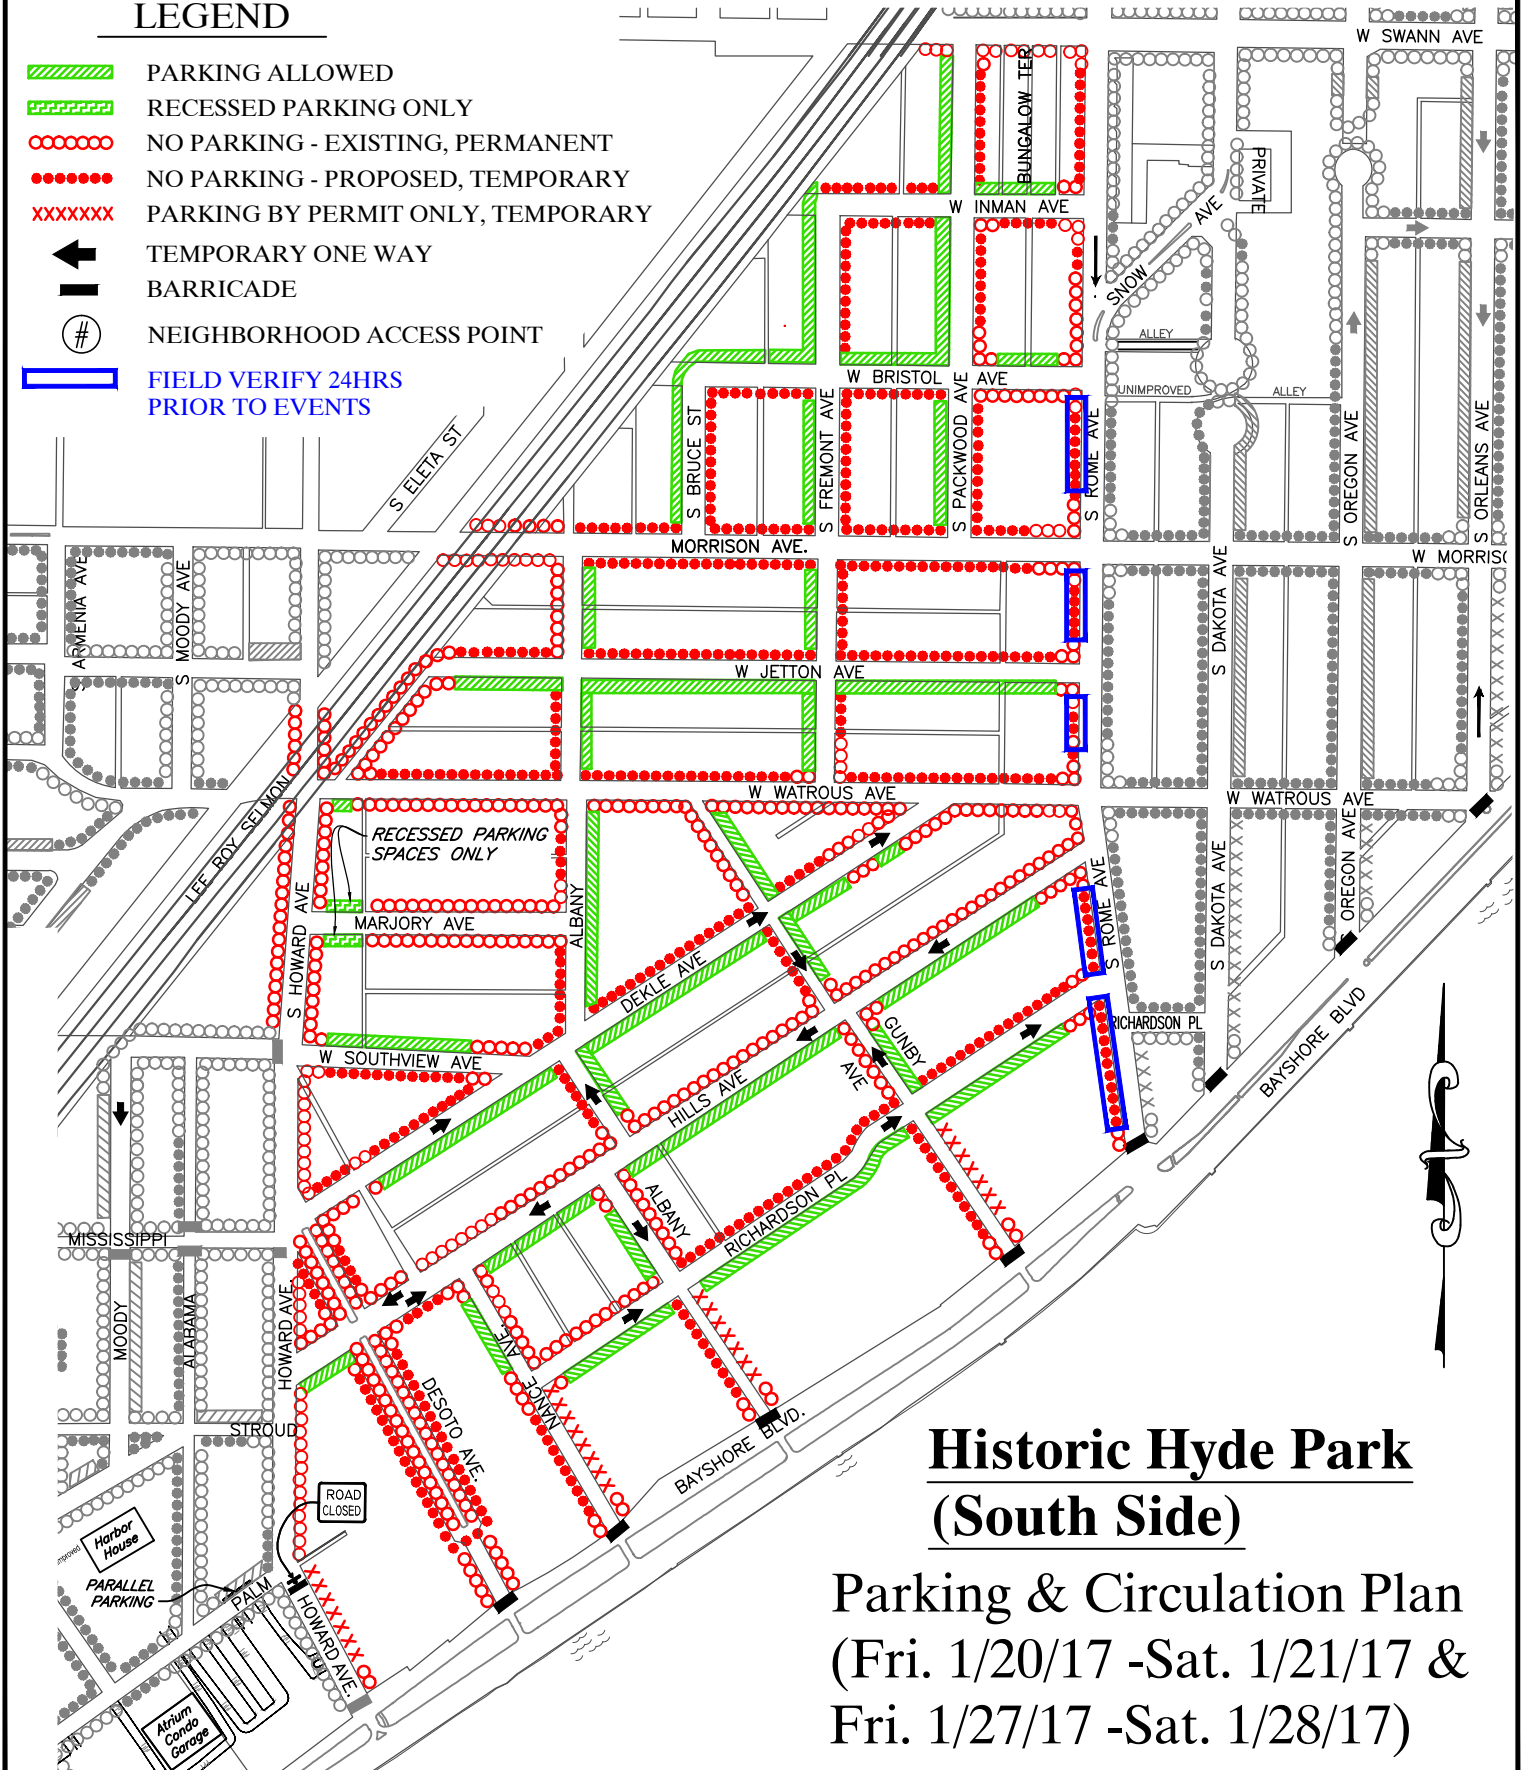

Gasparilla Parades

CHILDREN'S: Saturday, January 21, 2017

PIRATE FEST: Saturday, January 28, 2017

LEGEND

-  PARKING ALLOWED
-  RECESSED PARKING ONLY
-  NO PARKING - EXISTING, PERMANENT
-  NO PARKING - PROPOSED, TEMPORARY
-  PARKING BY PERMIT ONLY, TEMPORARY
-  TEMPORARY ONE WAY
-  BARRICADE
-  NEIGHBORHOOD ACCESS POINT
-  FIELD VERIFY 24HRS PRIOR TO EVENTS

Historic Hyde Park (South Side)

Parking & Circulation Plan
(Fri. 1/20/17 - Sat. 1/21/17 &
Fri. 1/27/17 - Sat. 1/28/17)

NOTE: FRI. 1/20/17 & FRI. 1/27/17, 12:01 AM: PARKING PLAN IMPLEMENTED.

FRI. 1/20/17 & FRI. 1/27/17, 2:00 PM: ONE-WAY PLAN IMPLEMENTED.