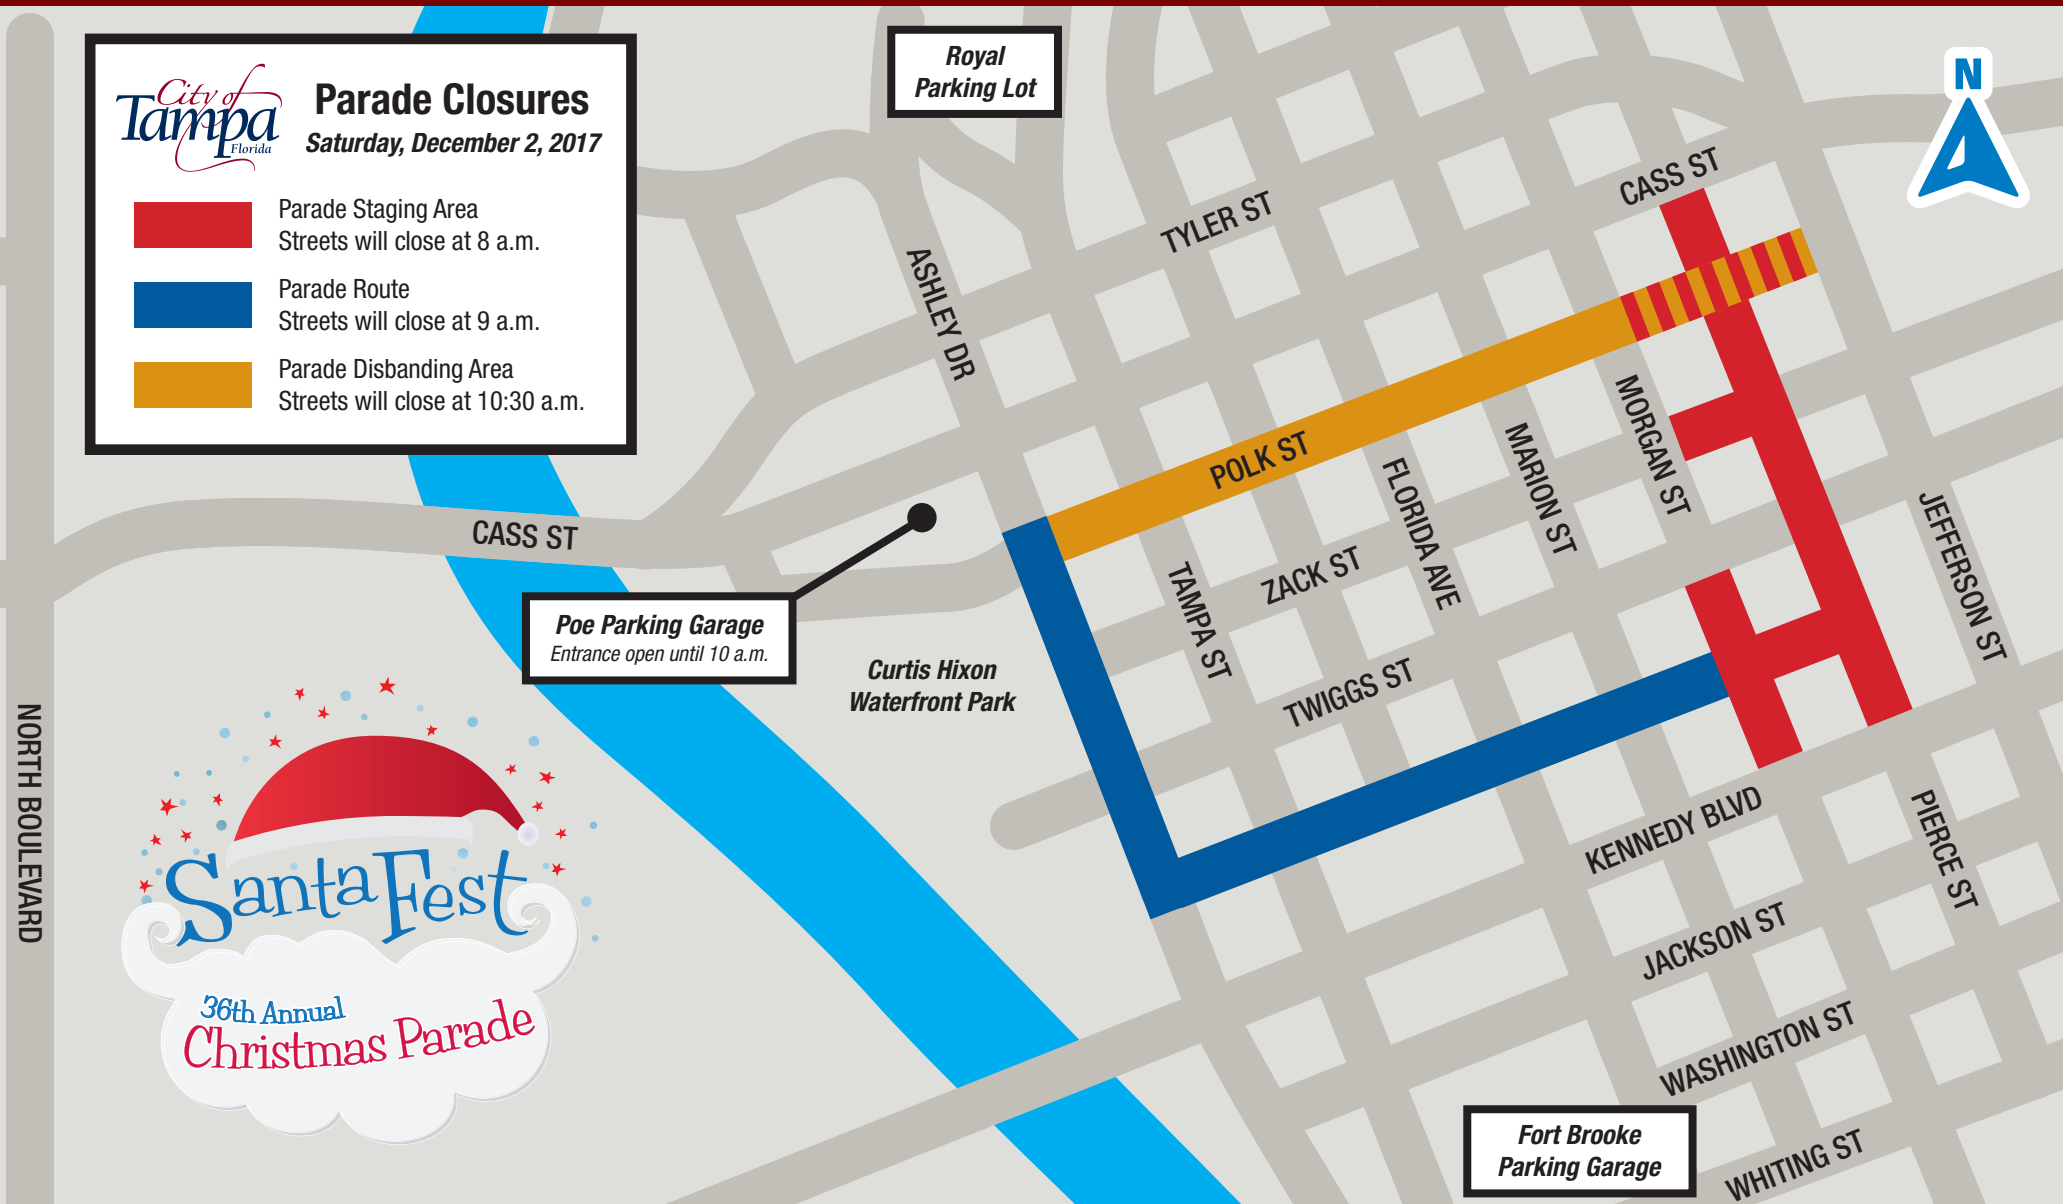

Santa Fest and 36th Annual Downtown Tampa Christmas Parade

Road Closure Information • Saturday, December 2, 2017

Parade begins at 11 a.m. • Santa Fest is Noon to 4 p.m. at Curtis Hixon Waterfront Park