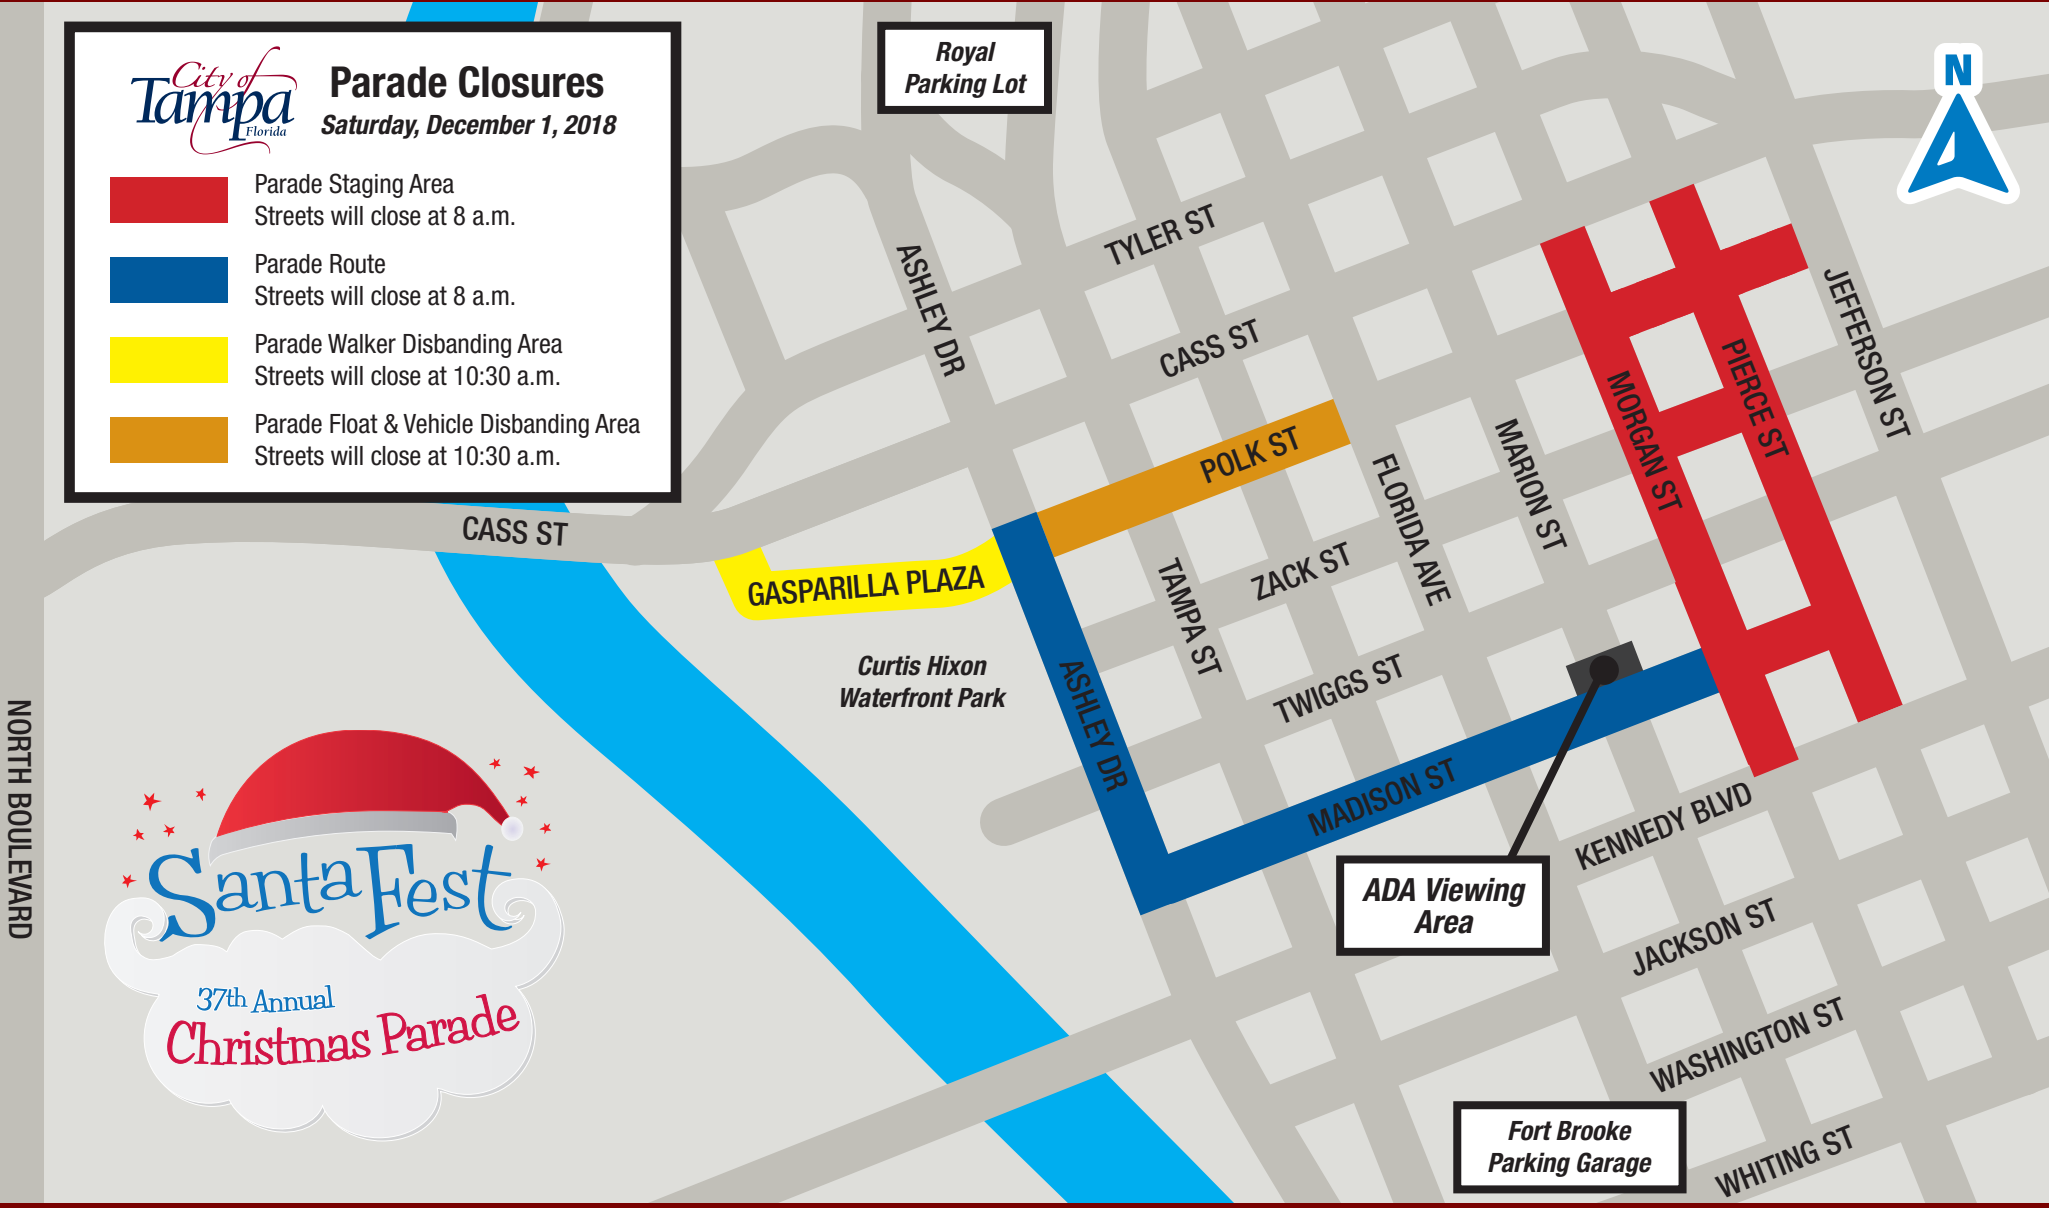

# Santa Fest and 37th Annual Downtown Tampa Christmas Parade

Road Closure Information • Saturday, December 1, 2018

 **Parade Closures**  
Saturday, December 1, 2018

-  Parade Staging Area  
Streets will close at 8 a.m.
-  Parade Route  
Streets will close at 8 a.m.
-  Parade Walker Disbanding Area  
Streets will close at 10:30 a.m.
-  Parade Float & Vehicle Disbanding Area  
Streets will close at 10:30 a.m.

Parade begins at 11 a.m. • Santa Fest is Noon to 4 p.m. at Curtis Hixon Waterfront Park