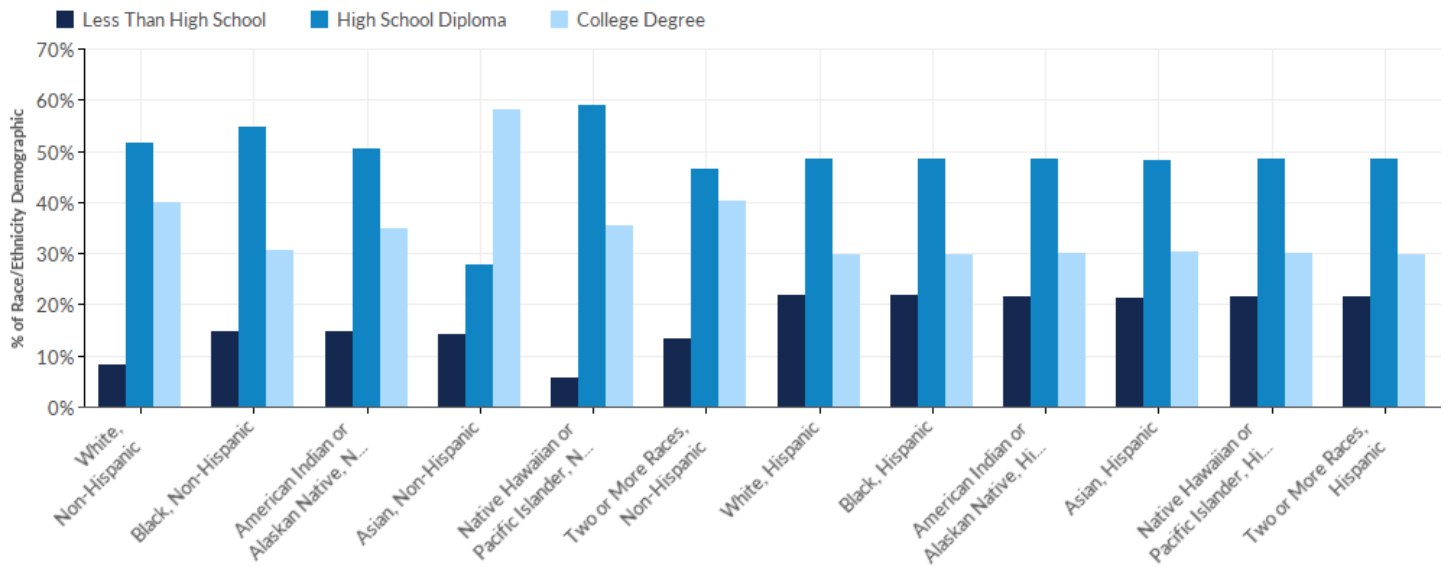

Educational Attainment by Race/Ethnicity

Race/Ethnicity	2018 Population	2019 Population	2018 Less Than High School	2018 High School Diploma	2018 College Degree
White, Non-Hispanic	1,528,324	1,541,076	126,619	790,380	611,324
Black, Non-Hispanic	235,852	242,505	34,446	129,039	72,367
American Indian or Alaskan Native, Non-Hispanic	5,852	5,964	860	2,953	2,039
Asian, Non-Hispanic	81,972	85,087	11,589	22,749	47,634
Native Hawaiian or Pacific Islander, Non-Hispanic	1,593	1,643	90	940	564
Two or More Races, Non-Hispanic	24,908	25,721	3,291	11,578	10,039
White, Hispanic	355,865	369,187	77,478	172,258	106,129
Black, Hispanic	22,852	23,866	5,001	11,055	6,796
American Indian or Alaskan Native, Hispanic	4,475	4,665	966	2,168	1,340
Asian, Hispanic	2,021	2,104	432	975	613
Native Hawaiian or Pacific Islander, Hispanic	926	947	199	448	279
Two or More Races, Hispanic	8,001	8,385	1,731	3,878	2,392
	2,272,639	2,311,152	262,703	1,148,420	861,516