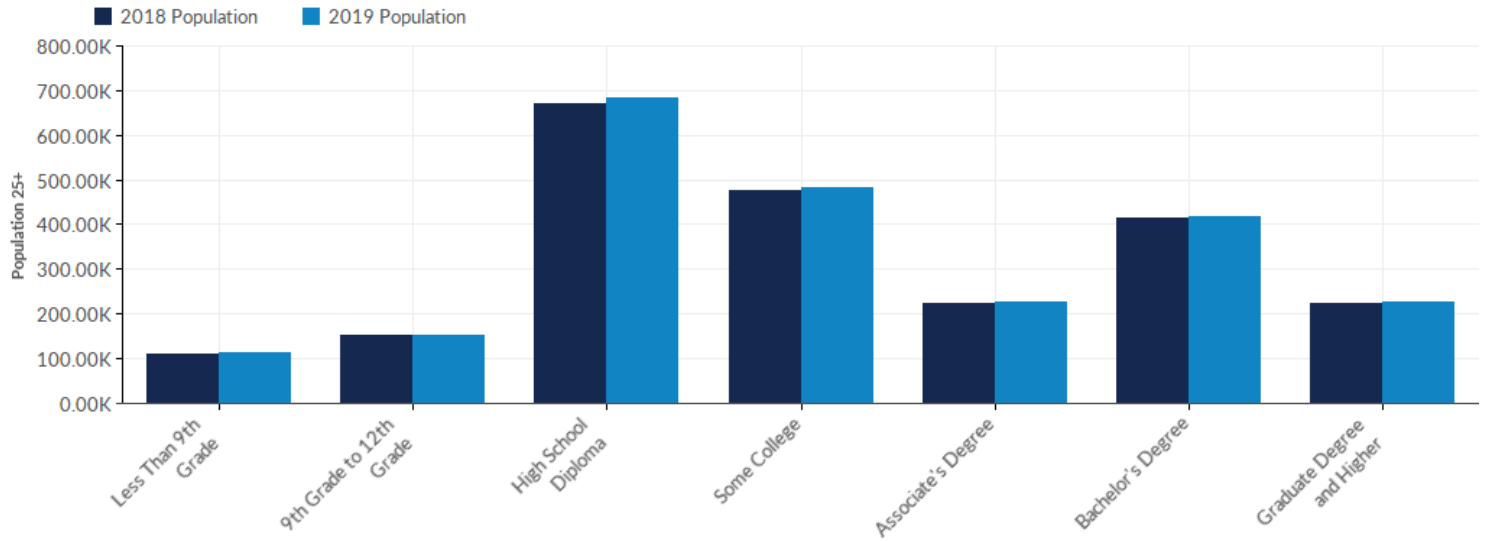

Educational attainment data is based on Emsi's demographic data and the American Community Survey. Educational attainment data covers only the population aged 25 years or more and indicates the highest level achieved.

Educational Attainment by Level

Education Level	2018 Population	2019 Population	2018 % of Population	2018 State % Population	2018 National % Population
Less Than 9th Grade	110,973	114,367	5%	6%	6%
9th Grade to 12th Grade	151,730	153,720	7%	7%	7%
High School Diploma	671,867	684,500	30%	29%	28%
Some College	476,554	483,936	21%	20%	21%
Associate's Degree	223,714	227,056	10%	10%	8%
Bachelor's Degree	413,327	419,429	18%	18%	19%
Graduate Degree and Higher	224,474	228,144	10%	10%	12%
	2,272,639	2,311,152	100%	100%	100%