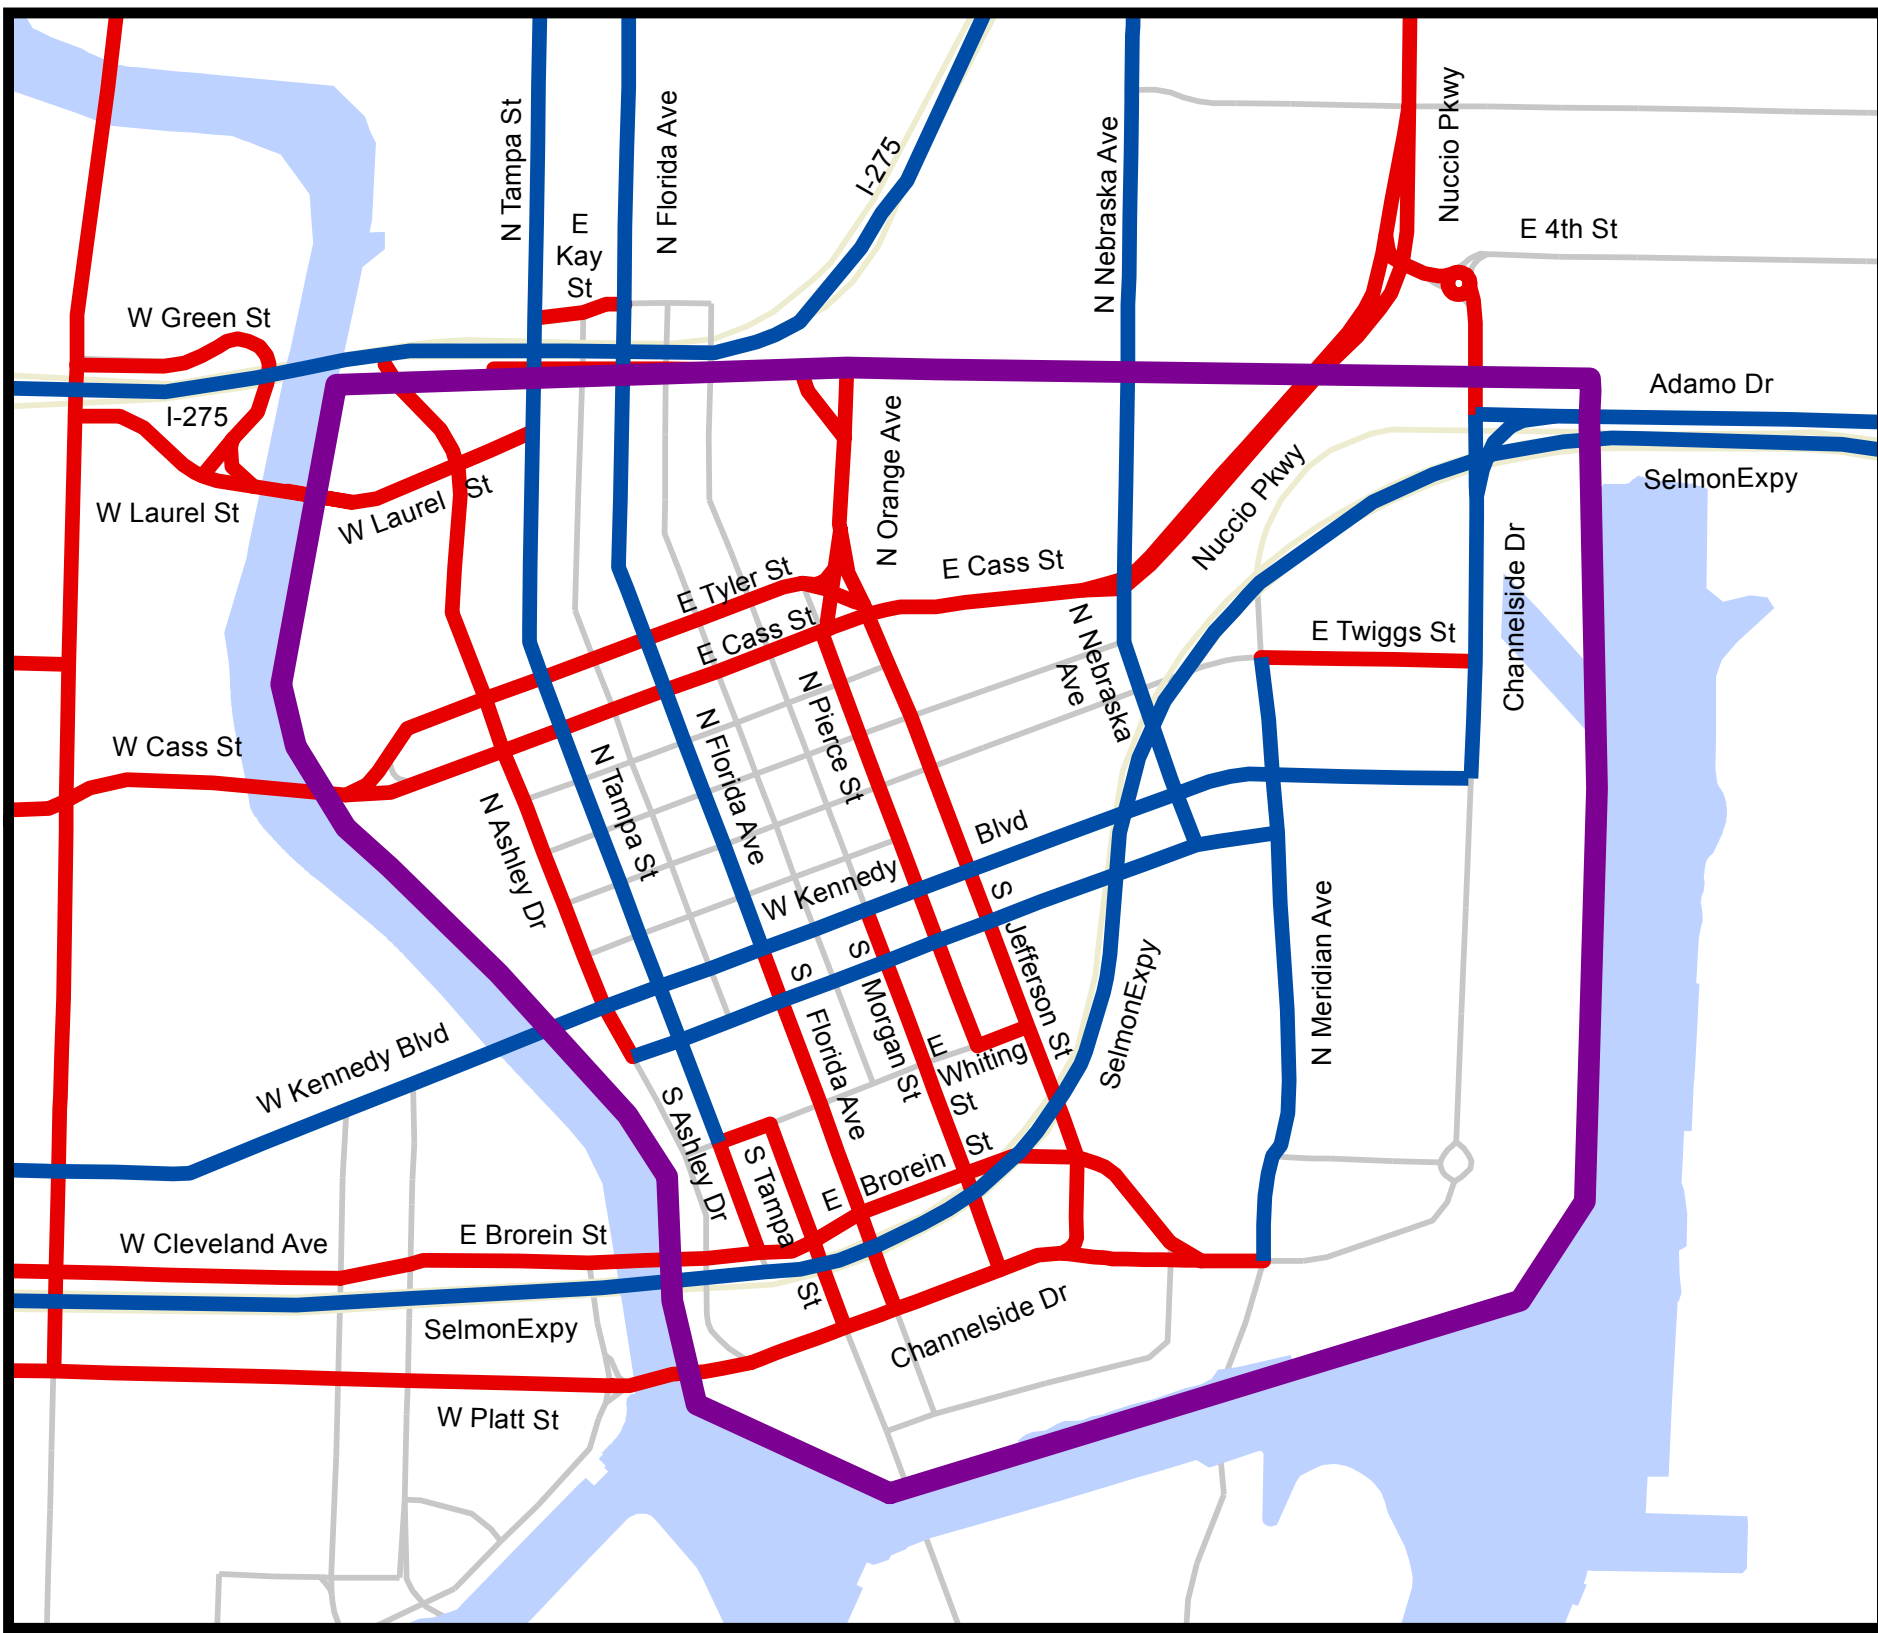

# REGULATED TRUCK ROUTE MAP

## DOWNTOWN INSET

**Legend**

- Regulated Truck Route
- No Hazardous Cargo
- No Semi-Trailers
- Outside City Limits
- State Roads
- Tampa City Limits

Department of Transportation  
and Stormwater Services

## Regulated Truck Route Map

Name	Date	Approved By	Date
CK by:	MJC	NOV 2016	
Department of Transportation and Stormwater Services Director			