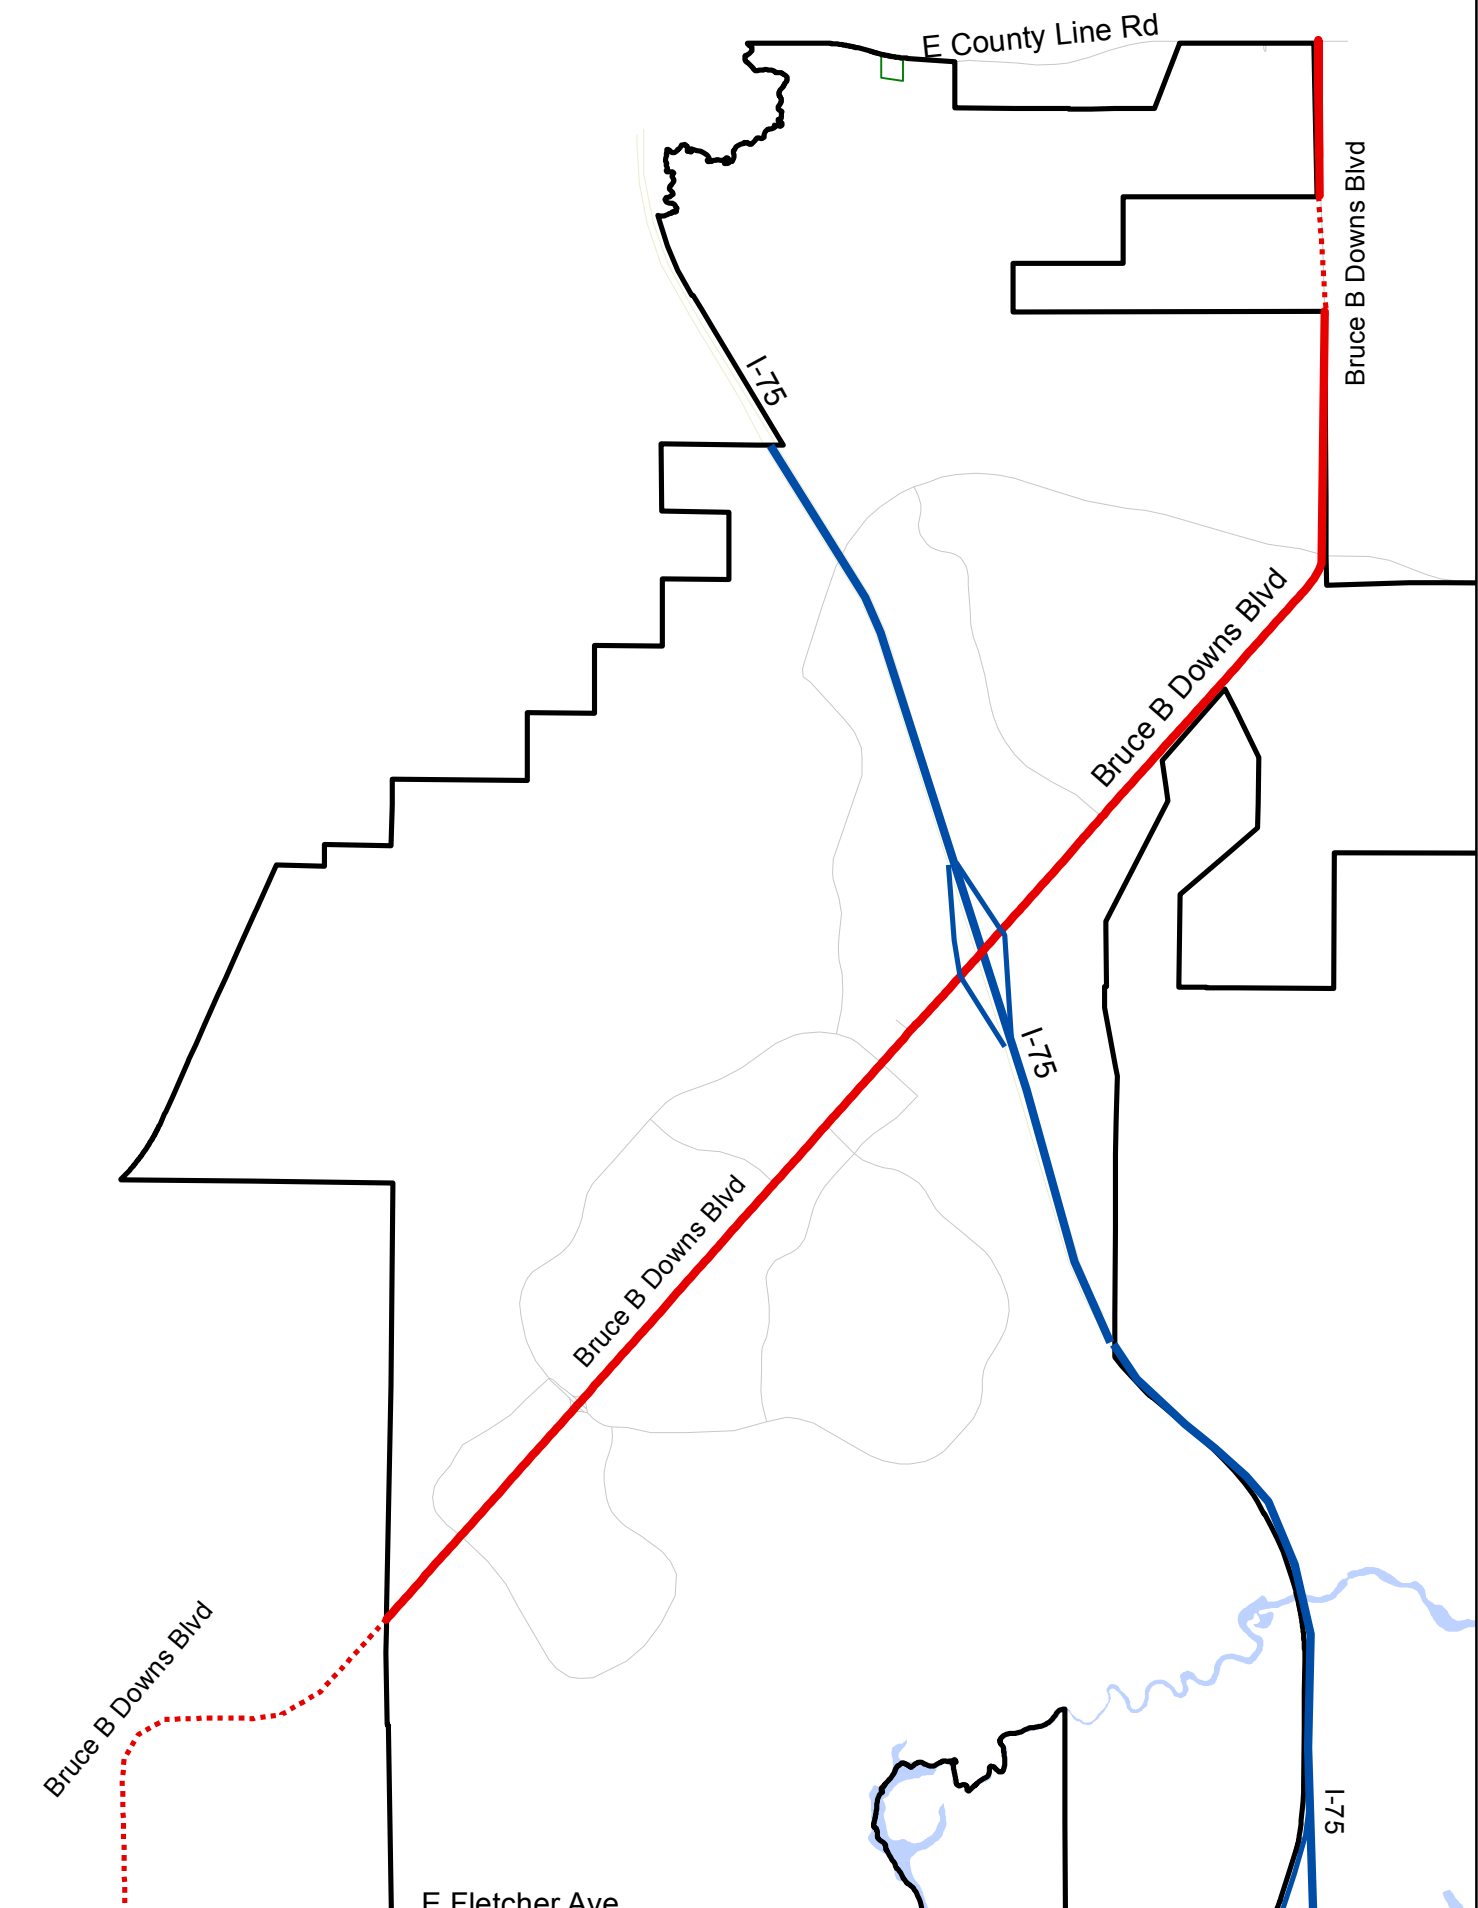

# REGULATED TRUCK ROUTE MAP

## DOWNTOWN INSET

**Legend**

- Regulated Truck Route
- No Hazardous Cargo
- No Semi-Trailers
- Outside City Limits
- State Roads
- Tampa City Limits

Department of Transportation  
and Stormwater Services

## Regulated Truck Route Map

Name	Date	Approved By	Date
CK by:	MJC	NOV 2016	
Department of Transportation and Stormwater Services Director			