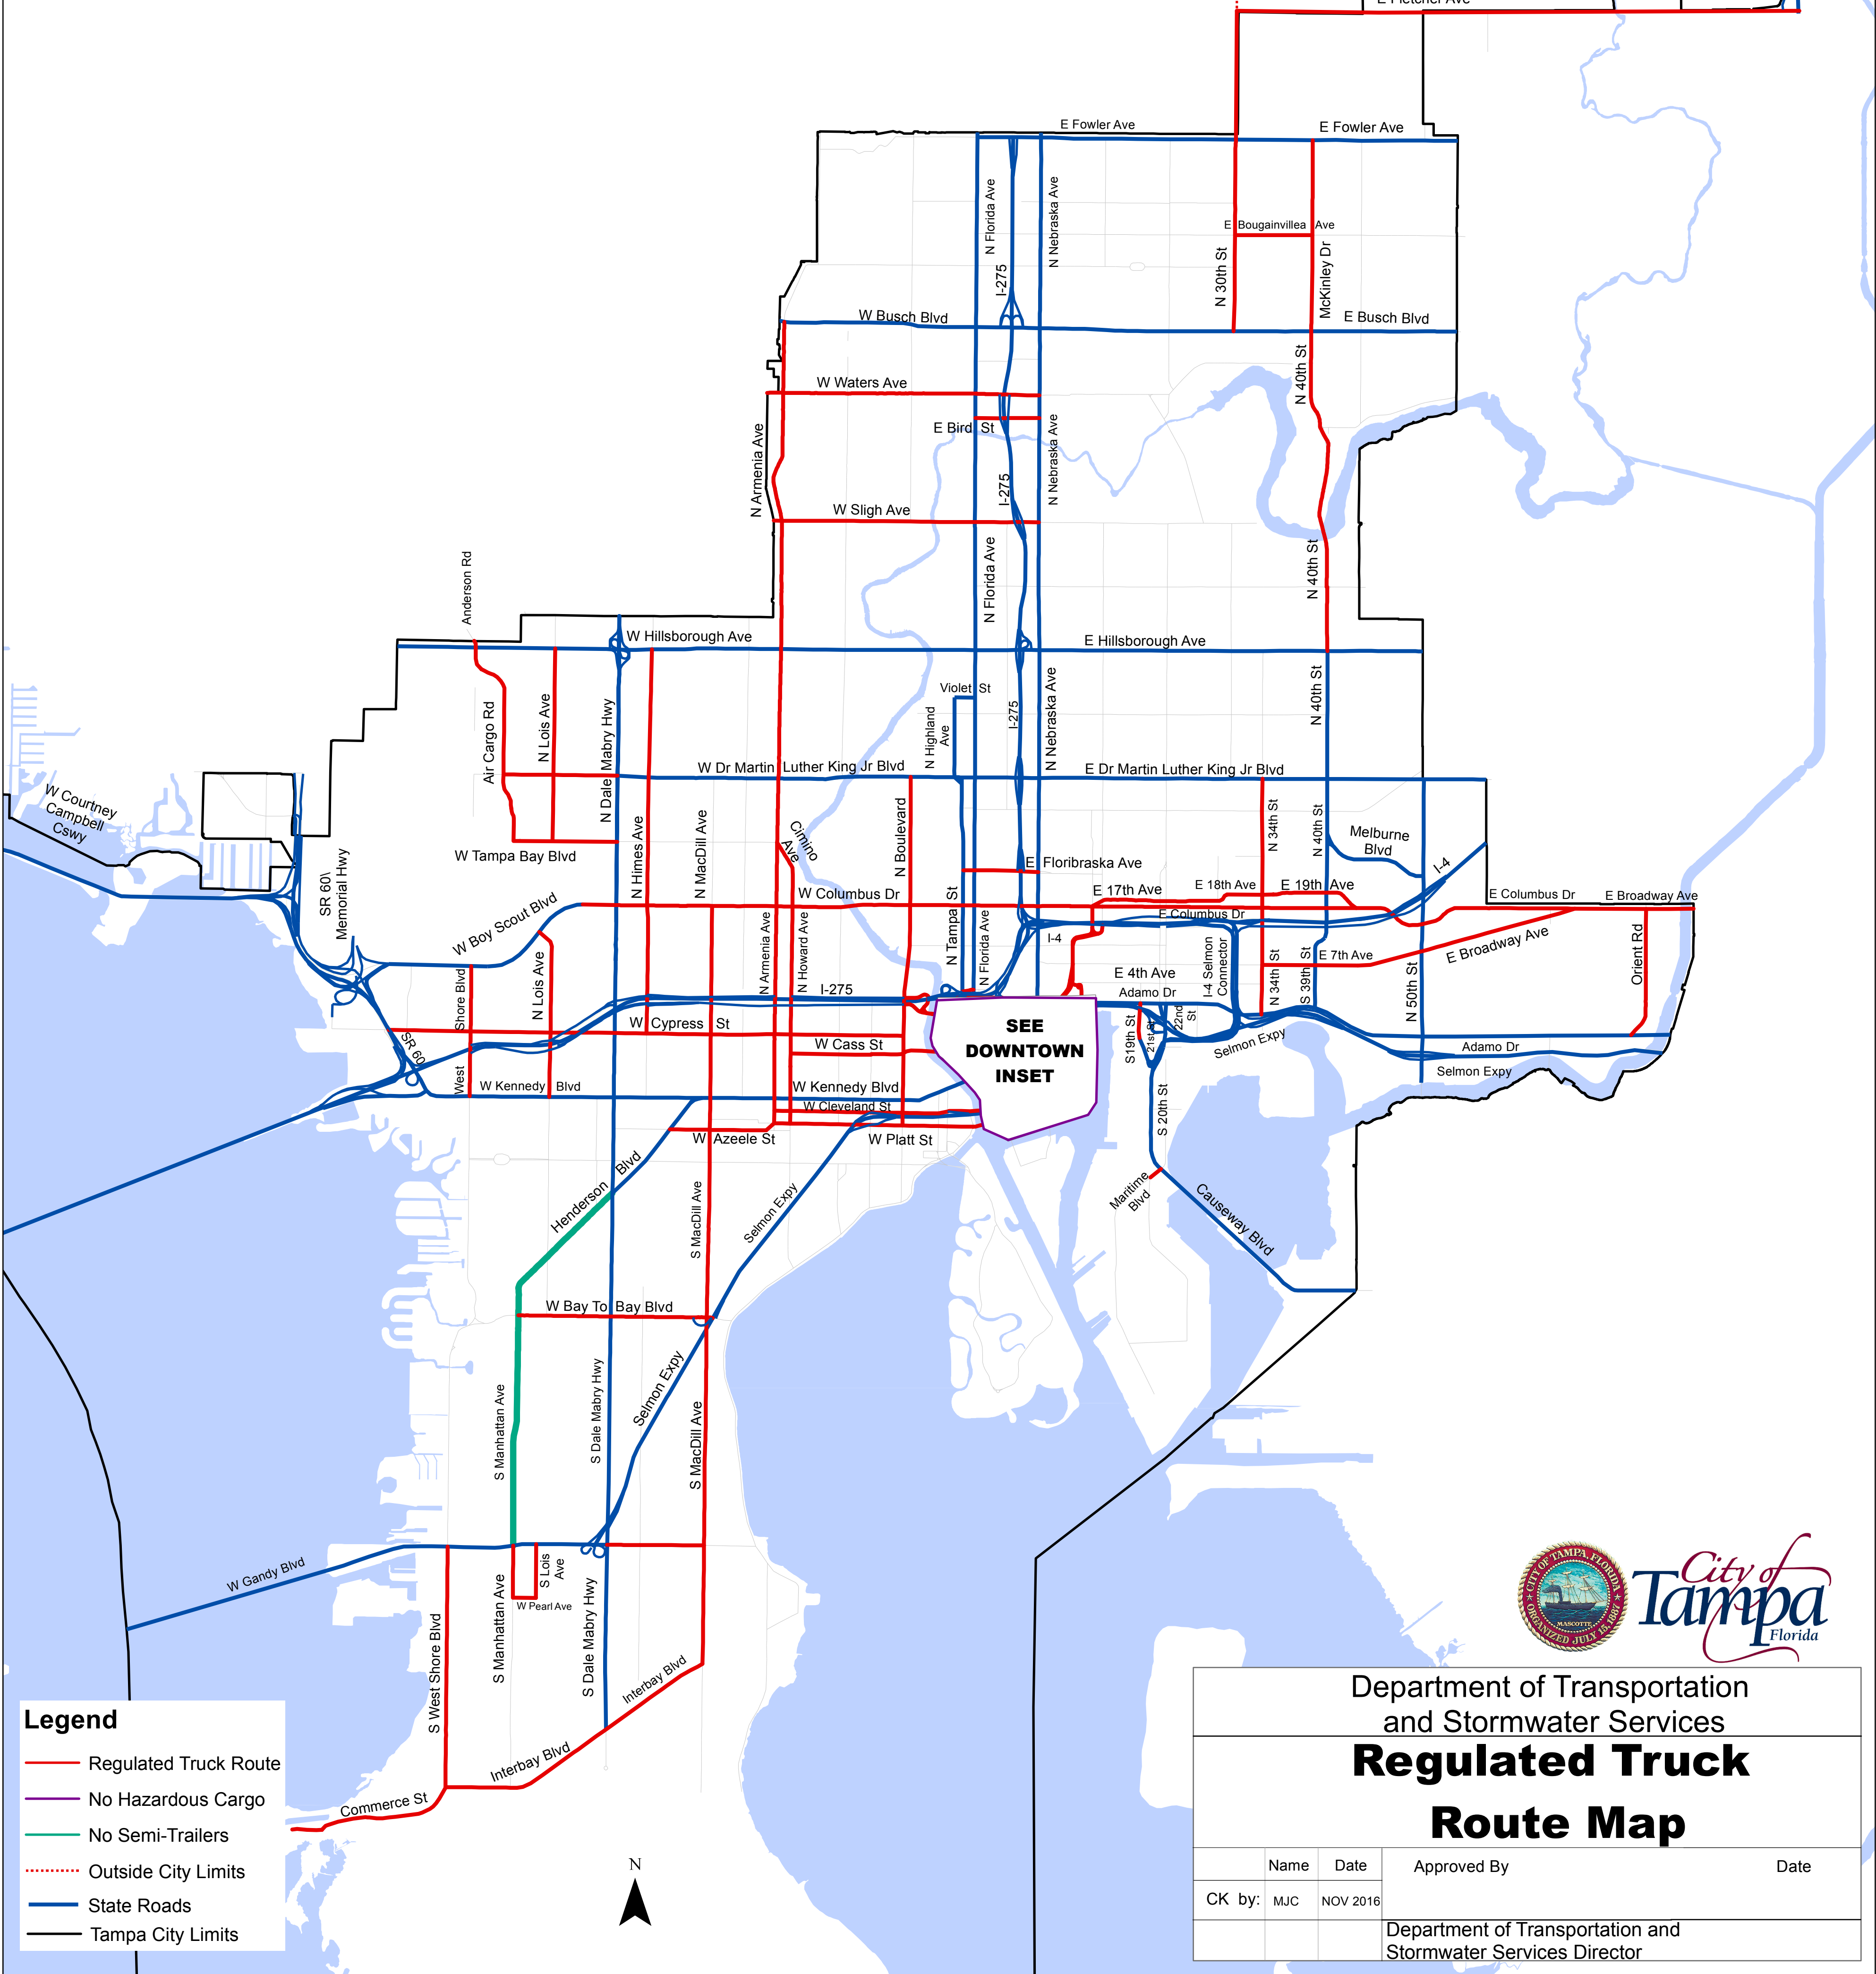

# REGULATED TRUCK ROUTE MAP

## DOWNTOWN INSET

**Legend**

- Regulated Truck Route
- No Hazardous Cargo
- No Semi-Trailers
- Outside City Limits
- State Roads
- Tampa City Limits

Department of Transportation  
and Stormwater Services

## Regulated Truck Route Map

Name	Date	Approved By	Date
CK by:	MJC	NOV 2016	
Department of Transportation and Stormwater Services Director			